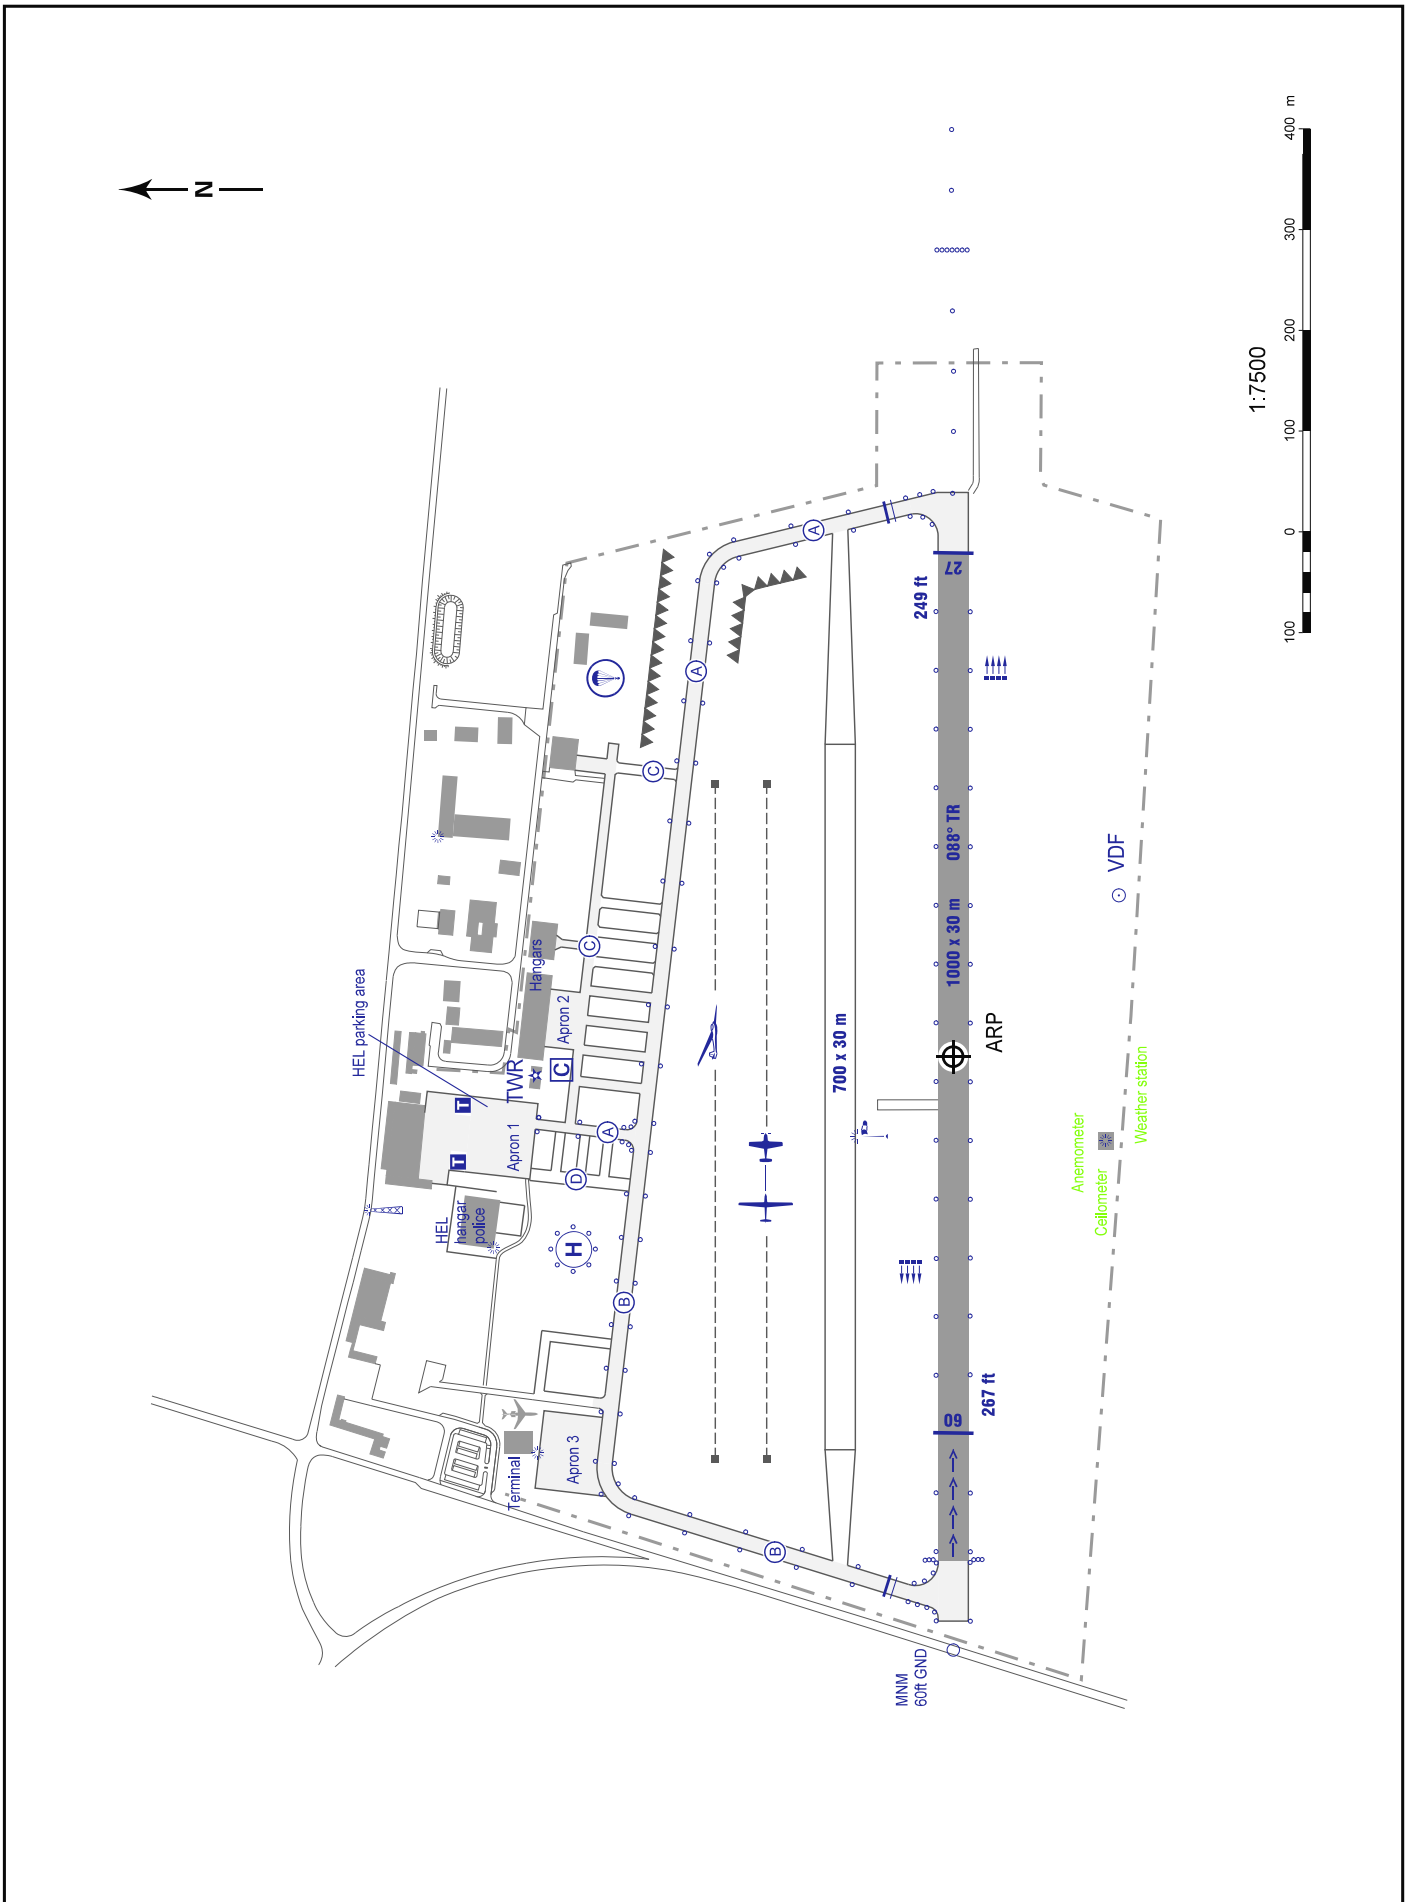

AERODROME CHART - ICAO

ARP 260 ft	AERODROME
N 52° 04' 25.17"	ELEVATION
E 011° 37' 35.28"	268 ft

MAGDEBURG/CITY

Correction: Aerodrome name, HEL hangar police.