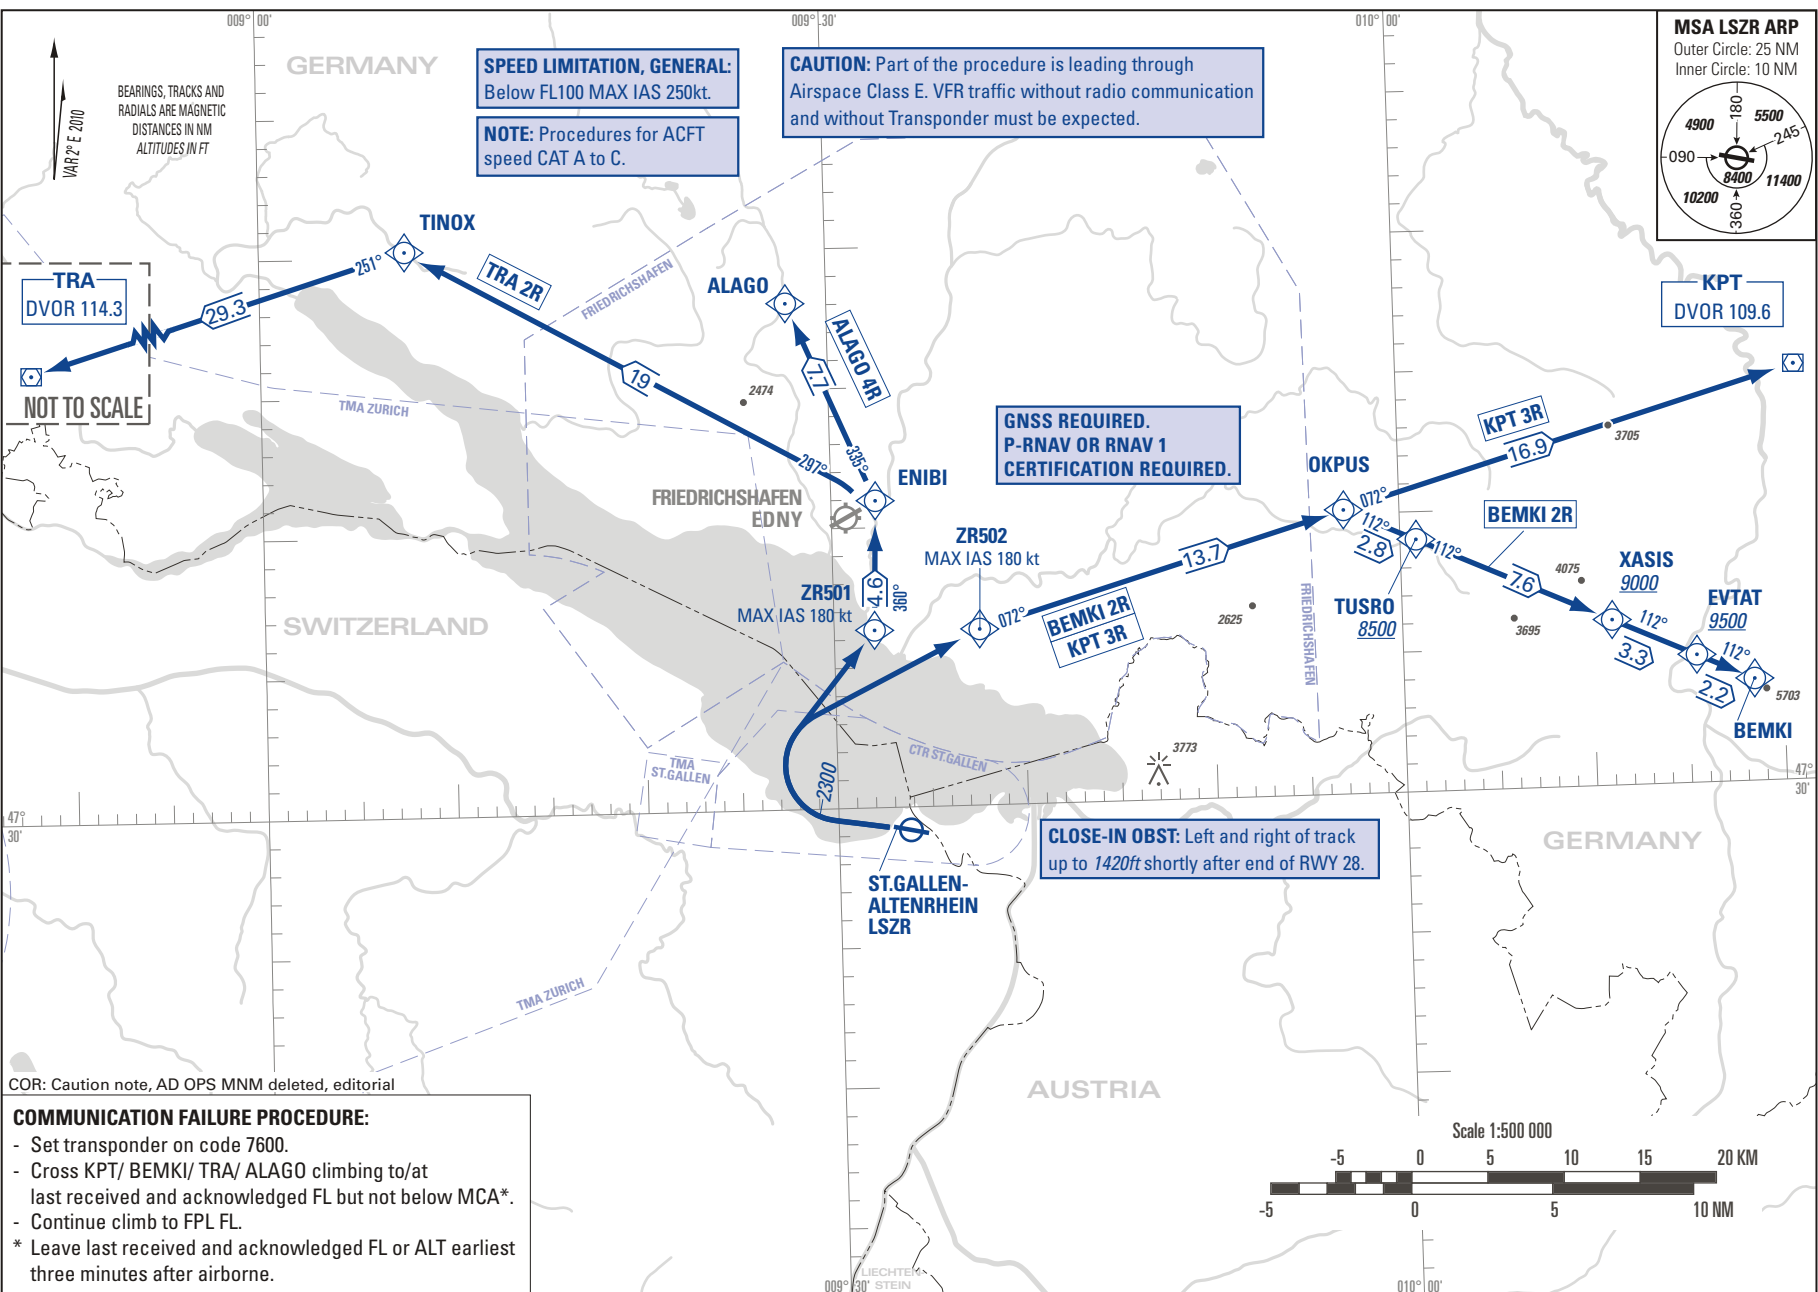

STANDARD INSTRUMENT DEPARTURE CHART
(SID) - ICAO

TRANSITION LEVEL by ATC
TRANSITION ALTITUDE 5000

ST. GALLEN-ALTENRHEIN LSZR
SID RWY 28 RNAV 1

THIS PAGE INTENTIONALLY LEFT BLANK