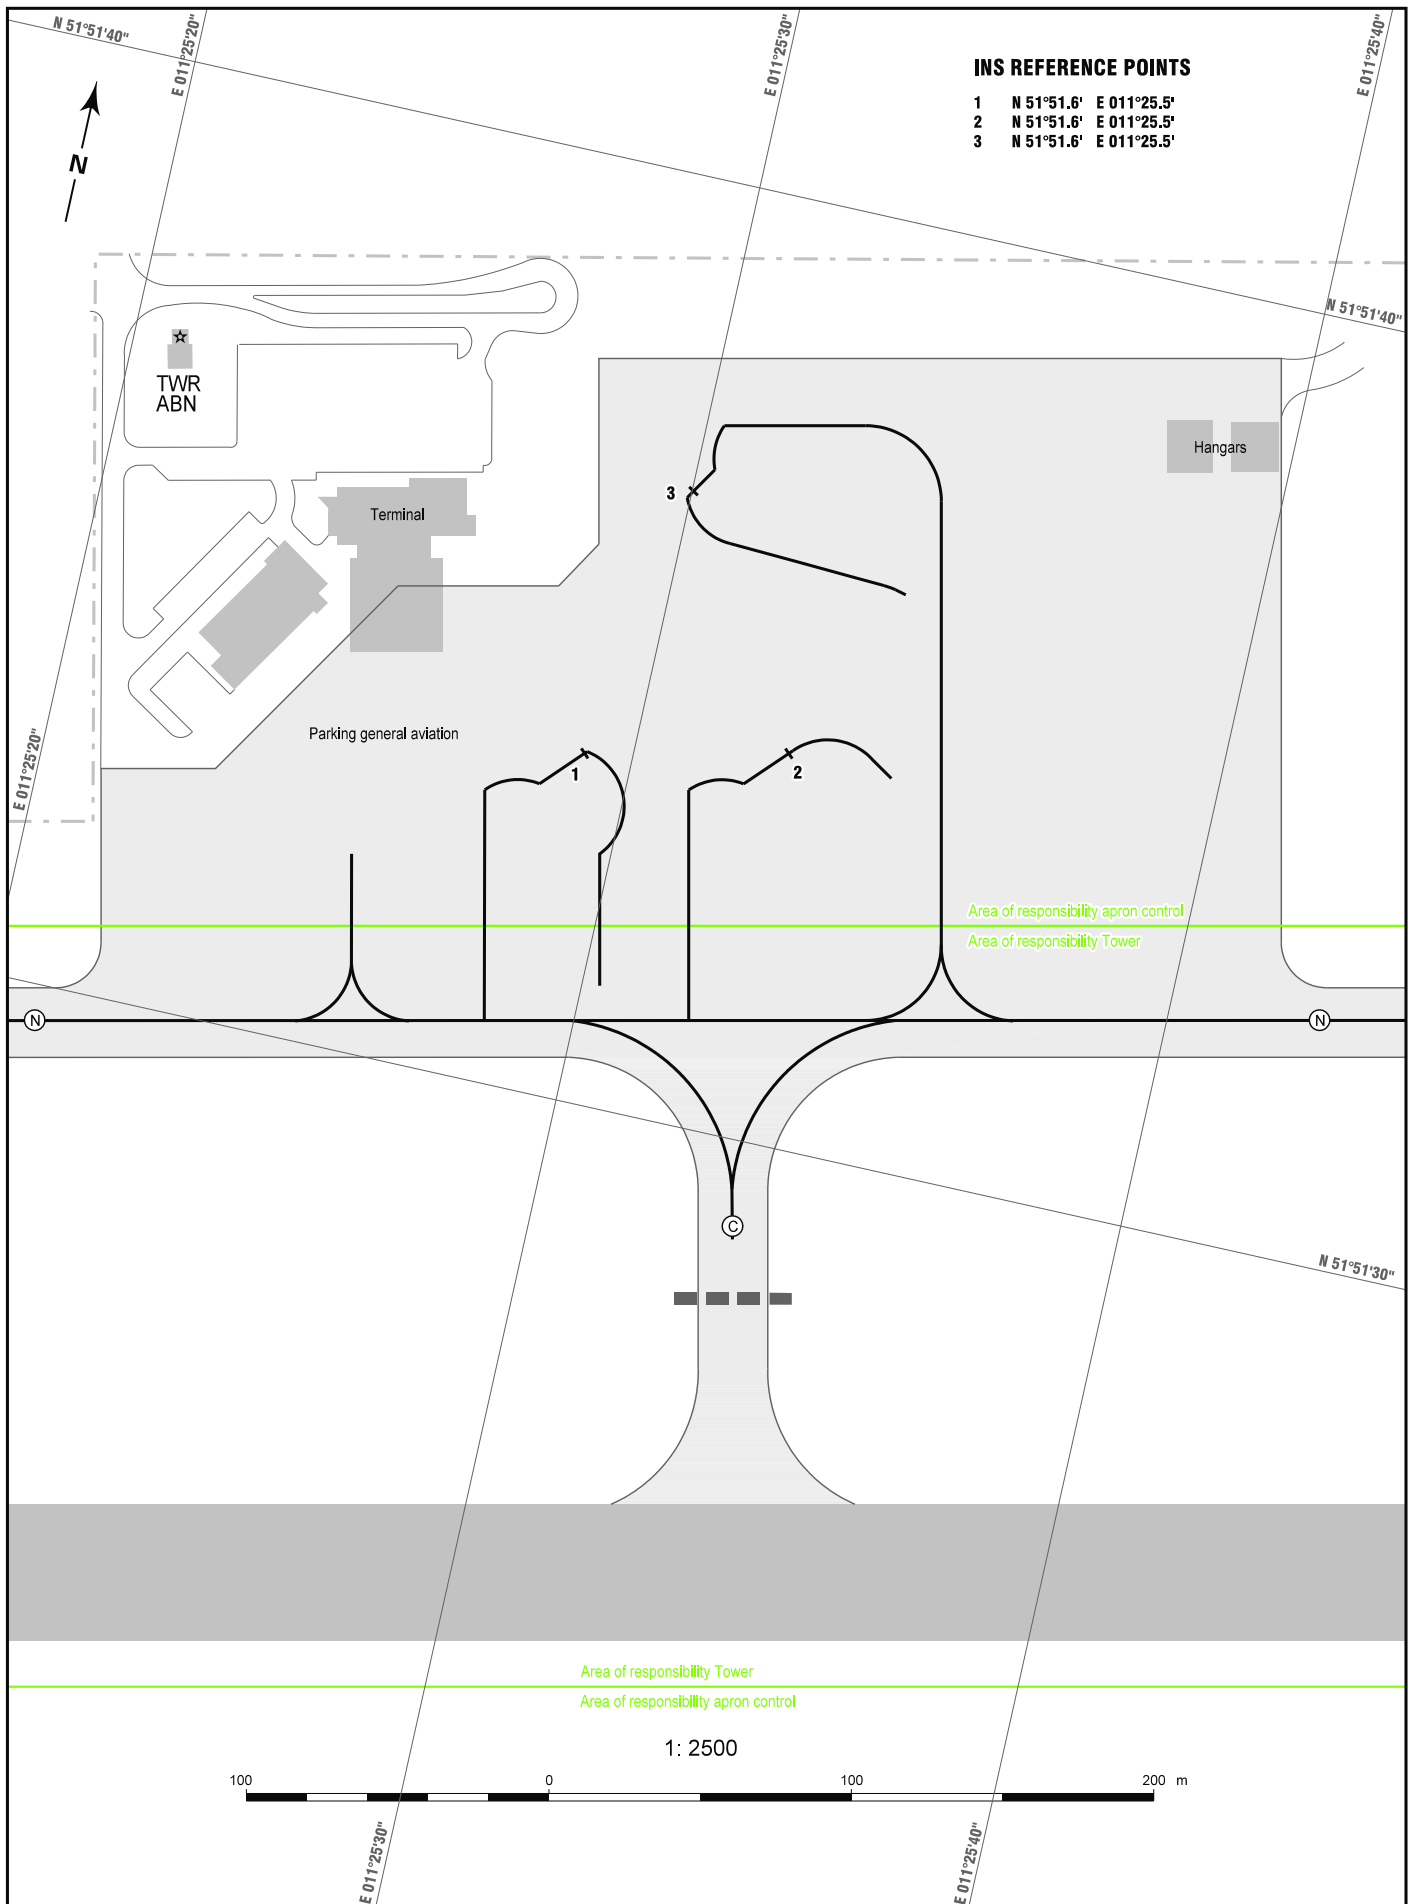

FLUGPLATZROLLKARTE - ICAO
AERODROME GROUND MOVEMENT CHART - ICAO

MAGDEBURG/COCHSTEDT

Correction: New chart.