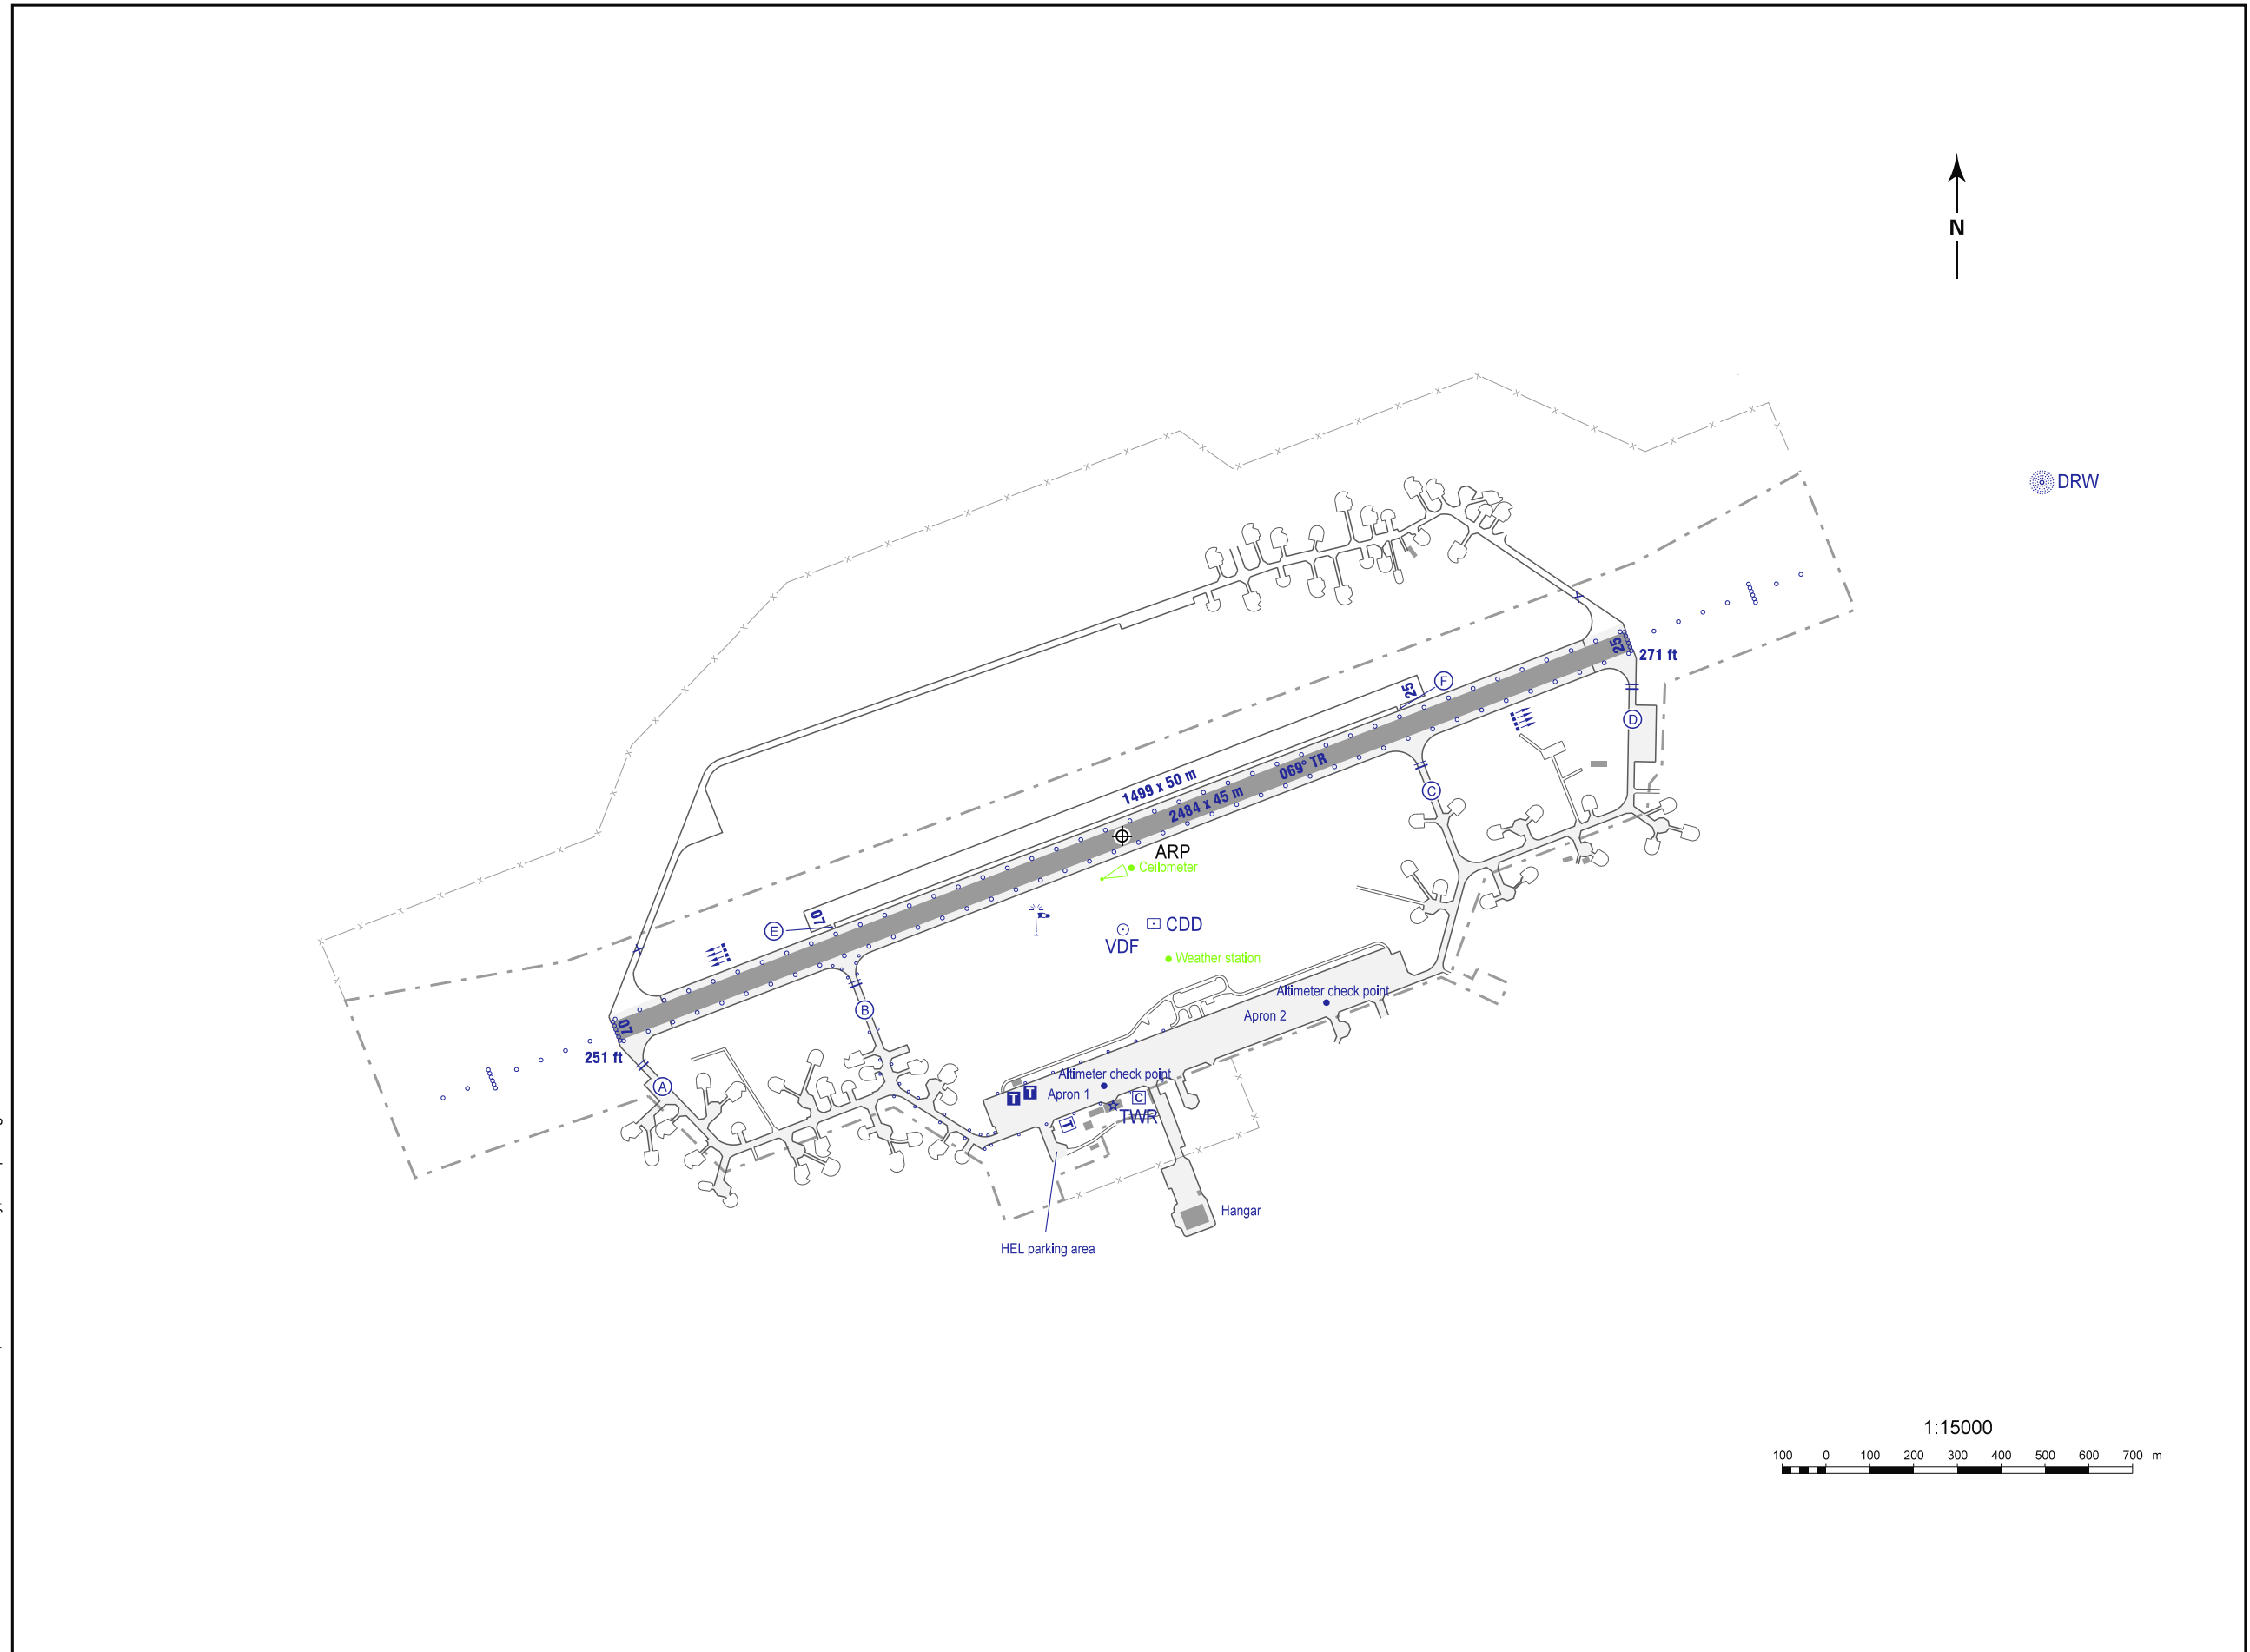

AERODROME CHART - ICAO

ARP 267 ft	AERODROME
N 51° 53' 22.11"	ELEVATION
E 014° 31' 55.15"	274 ft

COTTBUS-DREWITZ

Correction: Grass RWY, aerodrome boundary, HEL parking area.