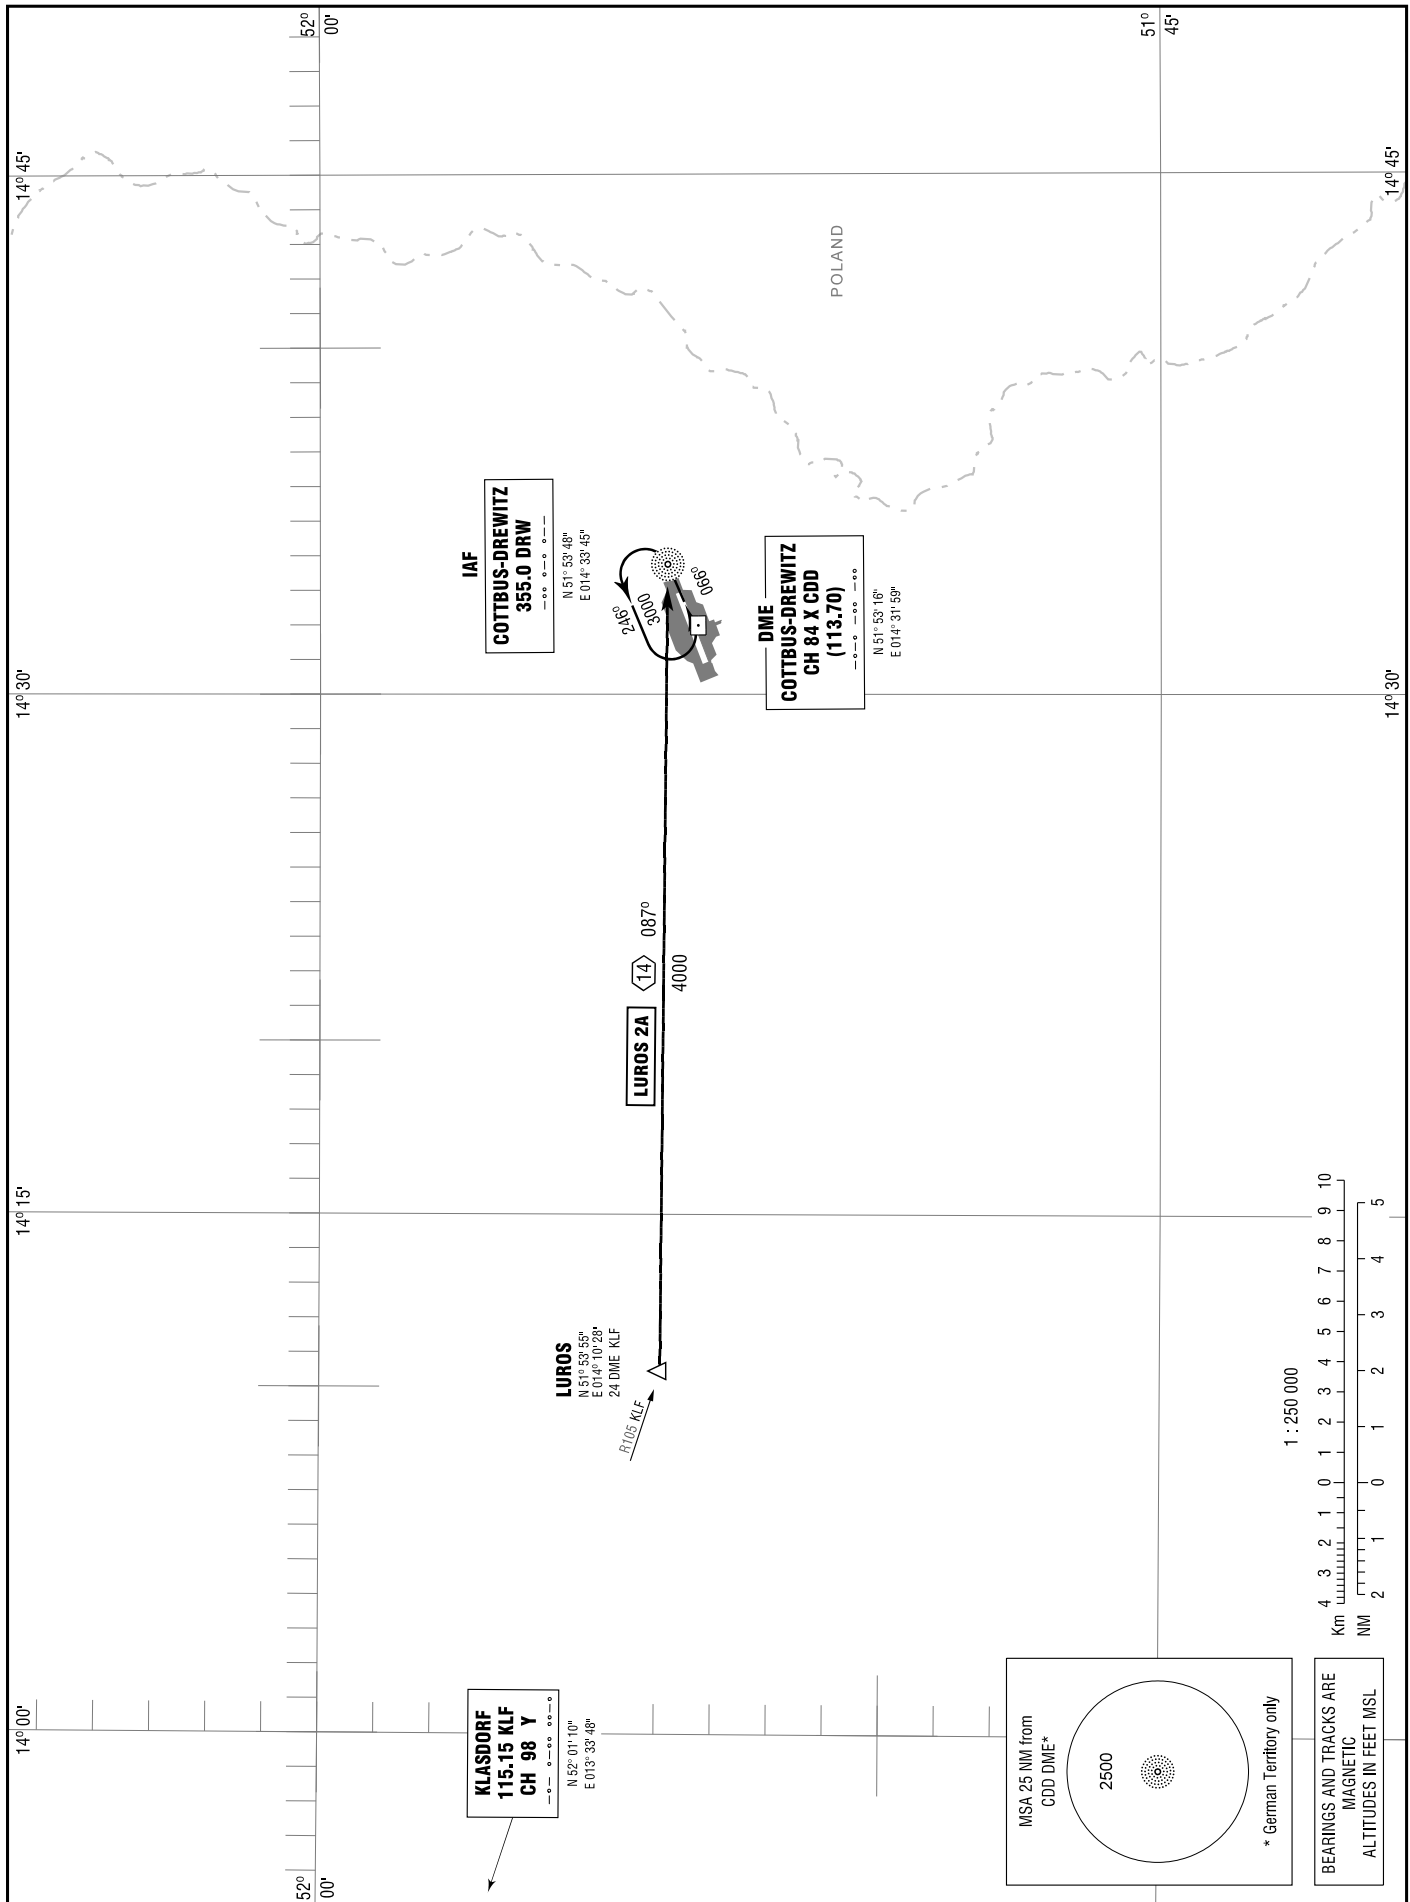

COTTBUS-DREWITZ
RWY 07/25

BREMEN RADAR 126.425
INFO 118.125

TRANSITION
ALTITUDE 5000
VAR 3° E

STANDARD ARRIVAL
CHART - INSTRUMENT
(STAR)

Correction: Variation, tracks, radials.

STANDARD ARRIVAL
ROUTES – INSTRUMENT
(STAR)

COTTBUS-DREWITZ
RWY 07/25

Designator	Identification Significant Points	Mag (True) Track	Dist NM	MNM IFR Cruising Level	Remarks
1	2	3	4	5	6
LUROS 2A	LUROS TWO ALPHA				
	△ LUROS				
	△ Cottbus-Drewitz NDB	087	14	4000	