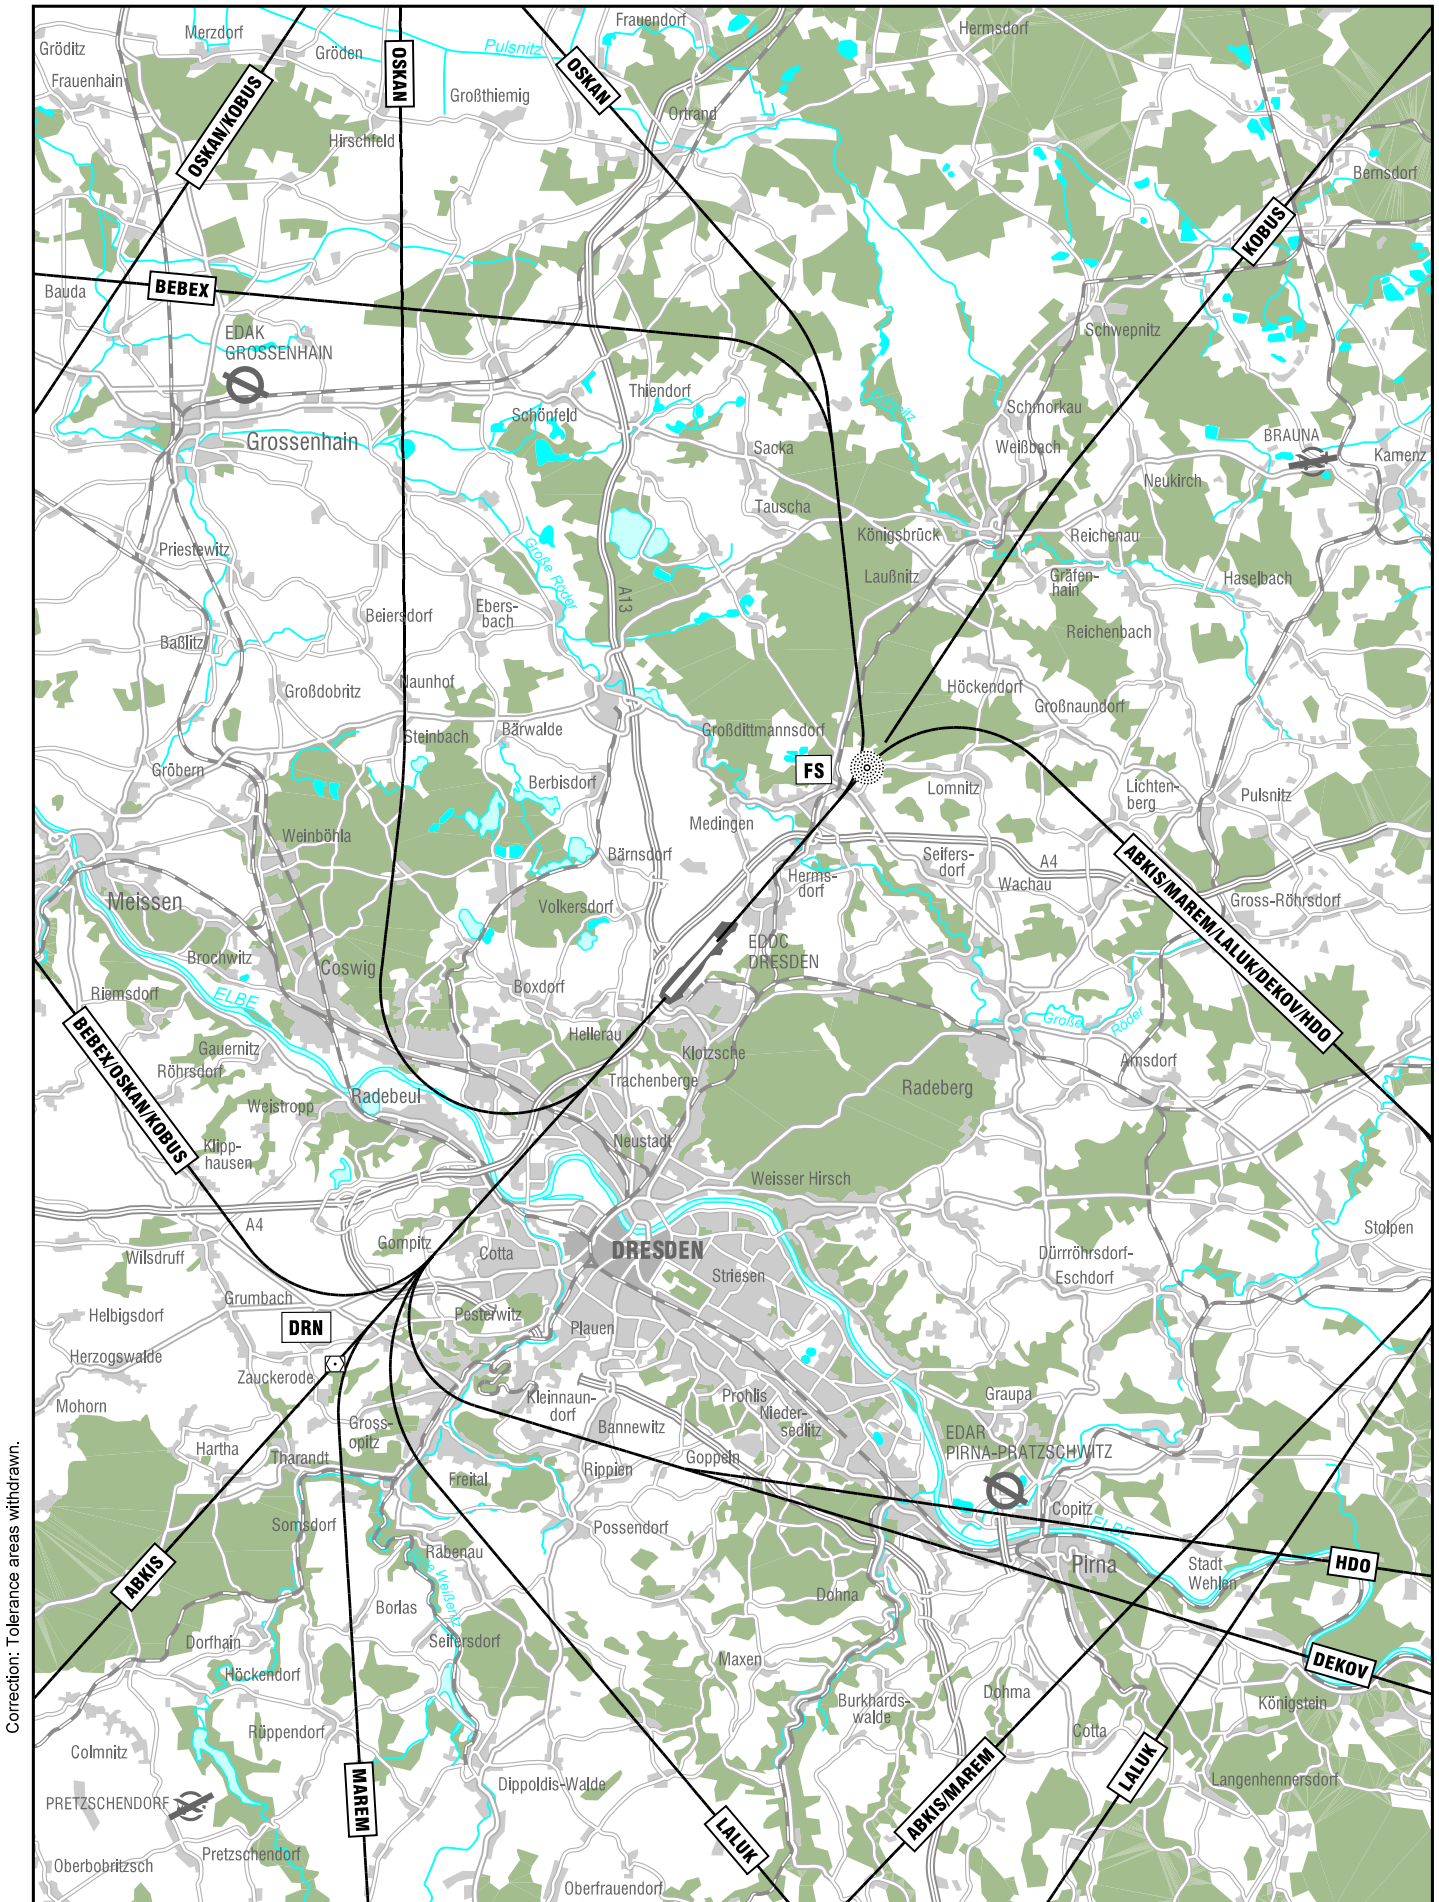

MINIMUM NOISE ROUTINGS  
SID

DRESDEN

Correction: Tolerance areas withdrawn.