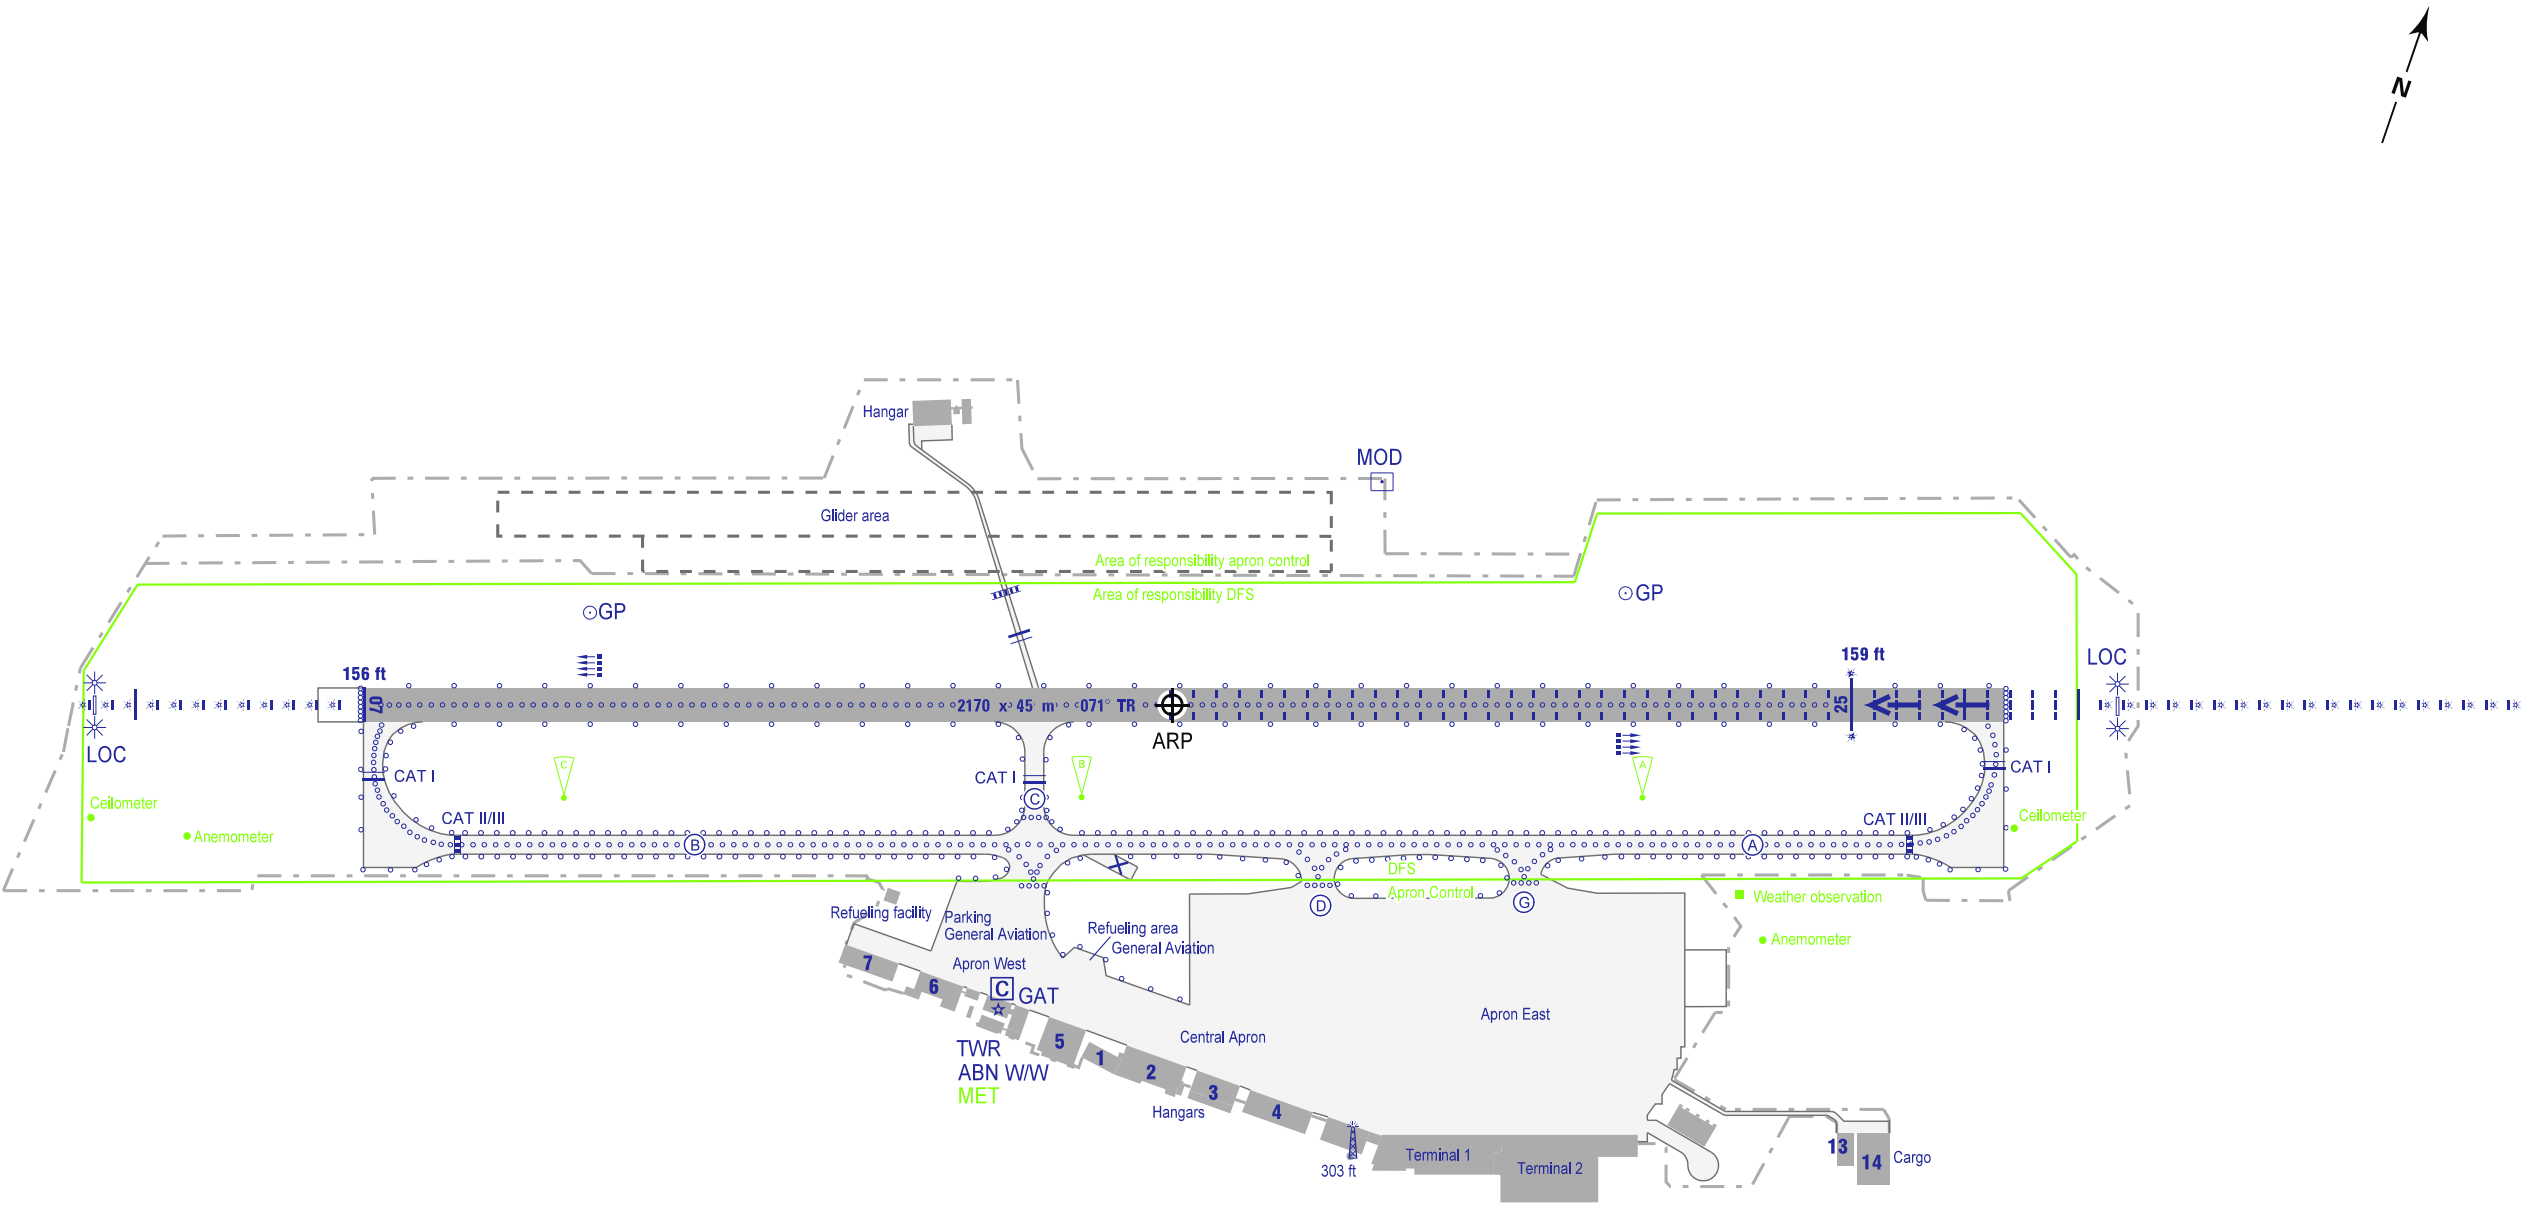

FLUGPLATZKARTE - ICAO
AERODROME CHART - ICAO

ARP	157 ft	AERODROME
	N 52° 08' 04.71"	ELEVATION
	E 007° 41' 05.39"	159 ft

MÜNSTER/OSNABRÜCK

INTERSECTION TAKE-OFF

RWY	TWY	TORA	TODA	ASDA
07	C	1285	1345	1285
25	C	890	950	890

Correction: AD ELEV, hangar 6.