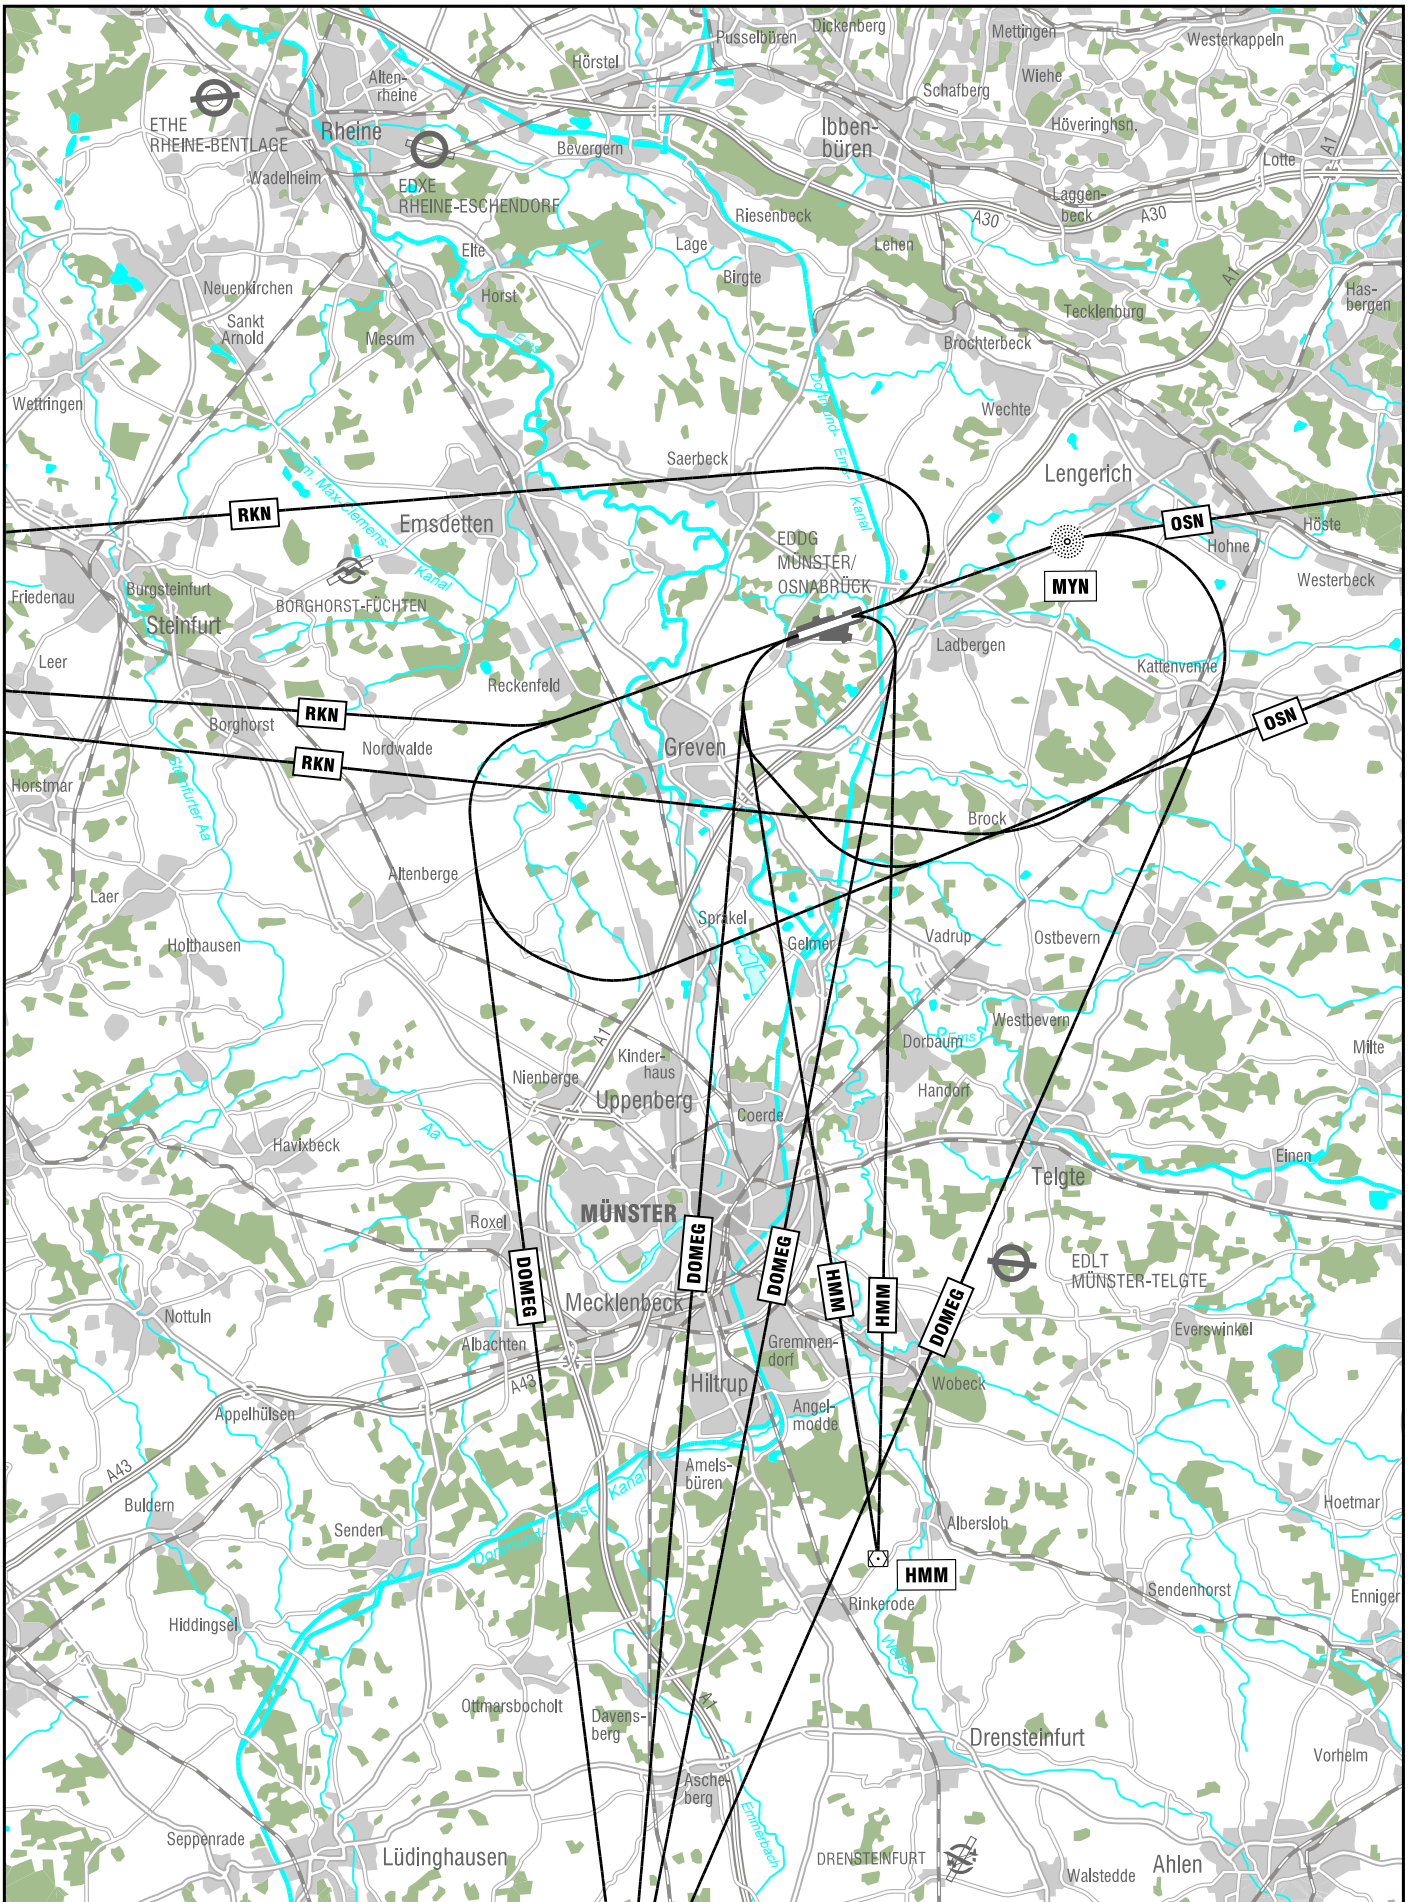

MINIMUM NOISE ROUTINGS
(SID)

MÜNSTER/OSNABRÜCK

Correction: Tolerance areas withdrawn.