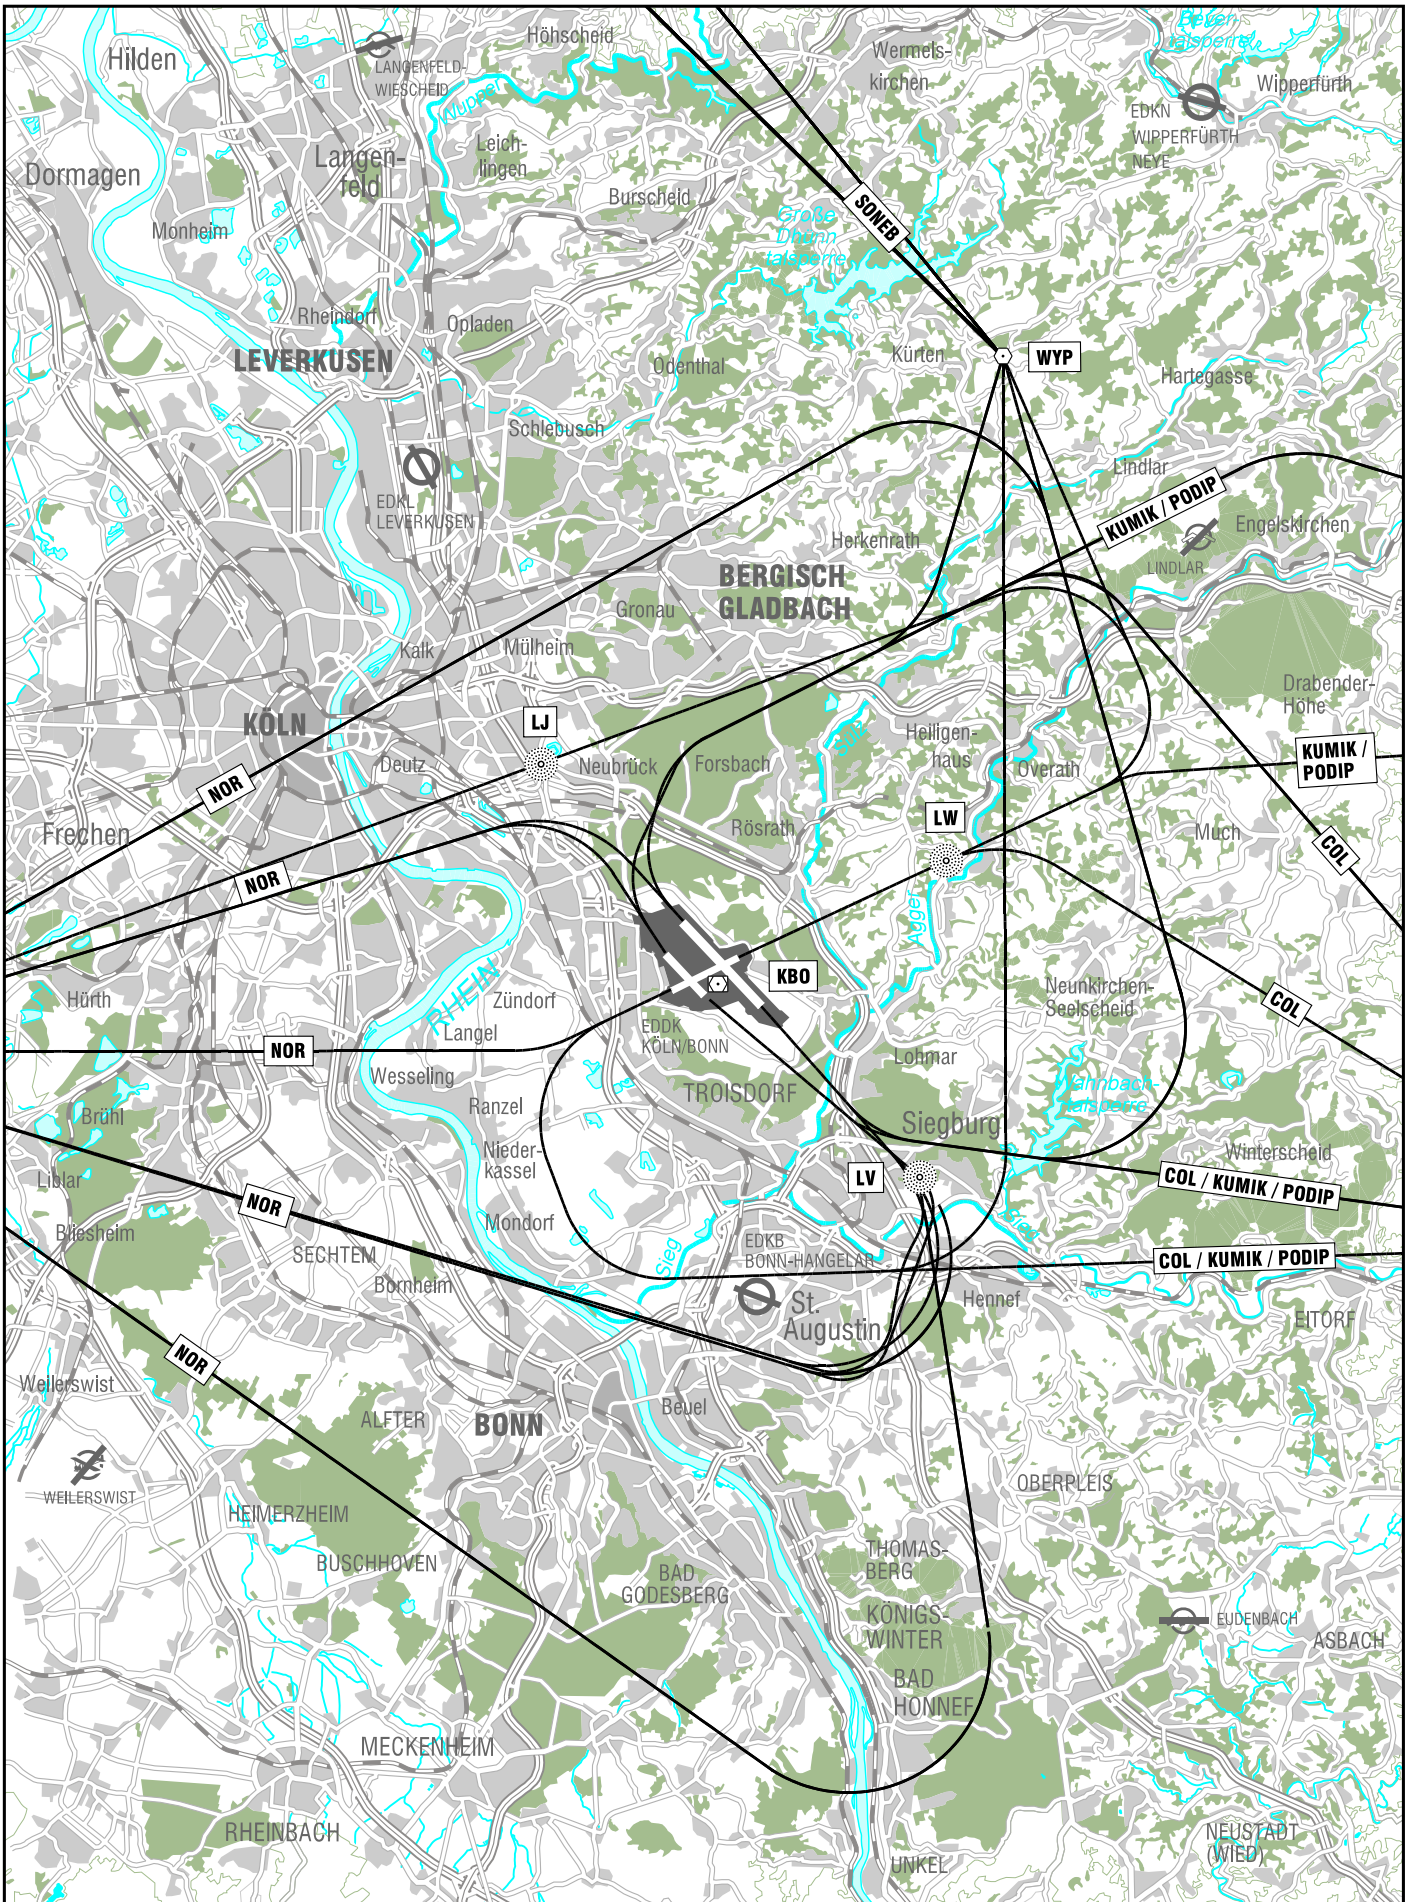

MINIMUM NOISE ROUTINGS
SID

KÖLN/BONN

Correction: Tolerance area withdrawn.