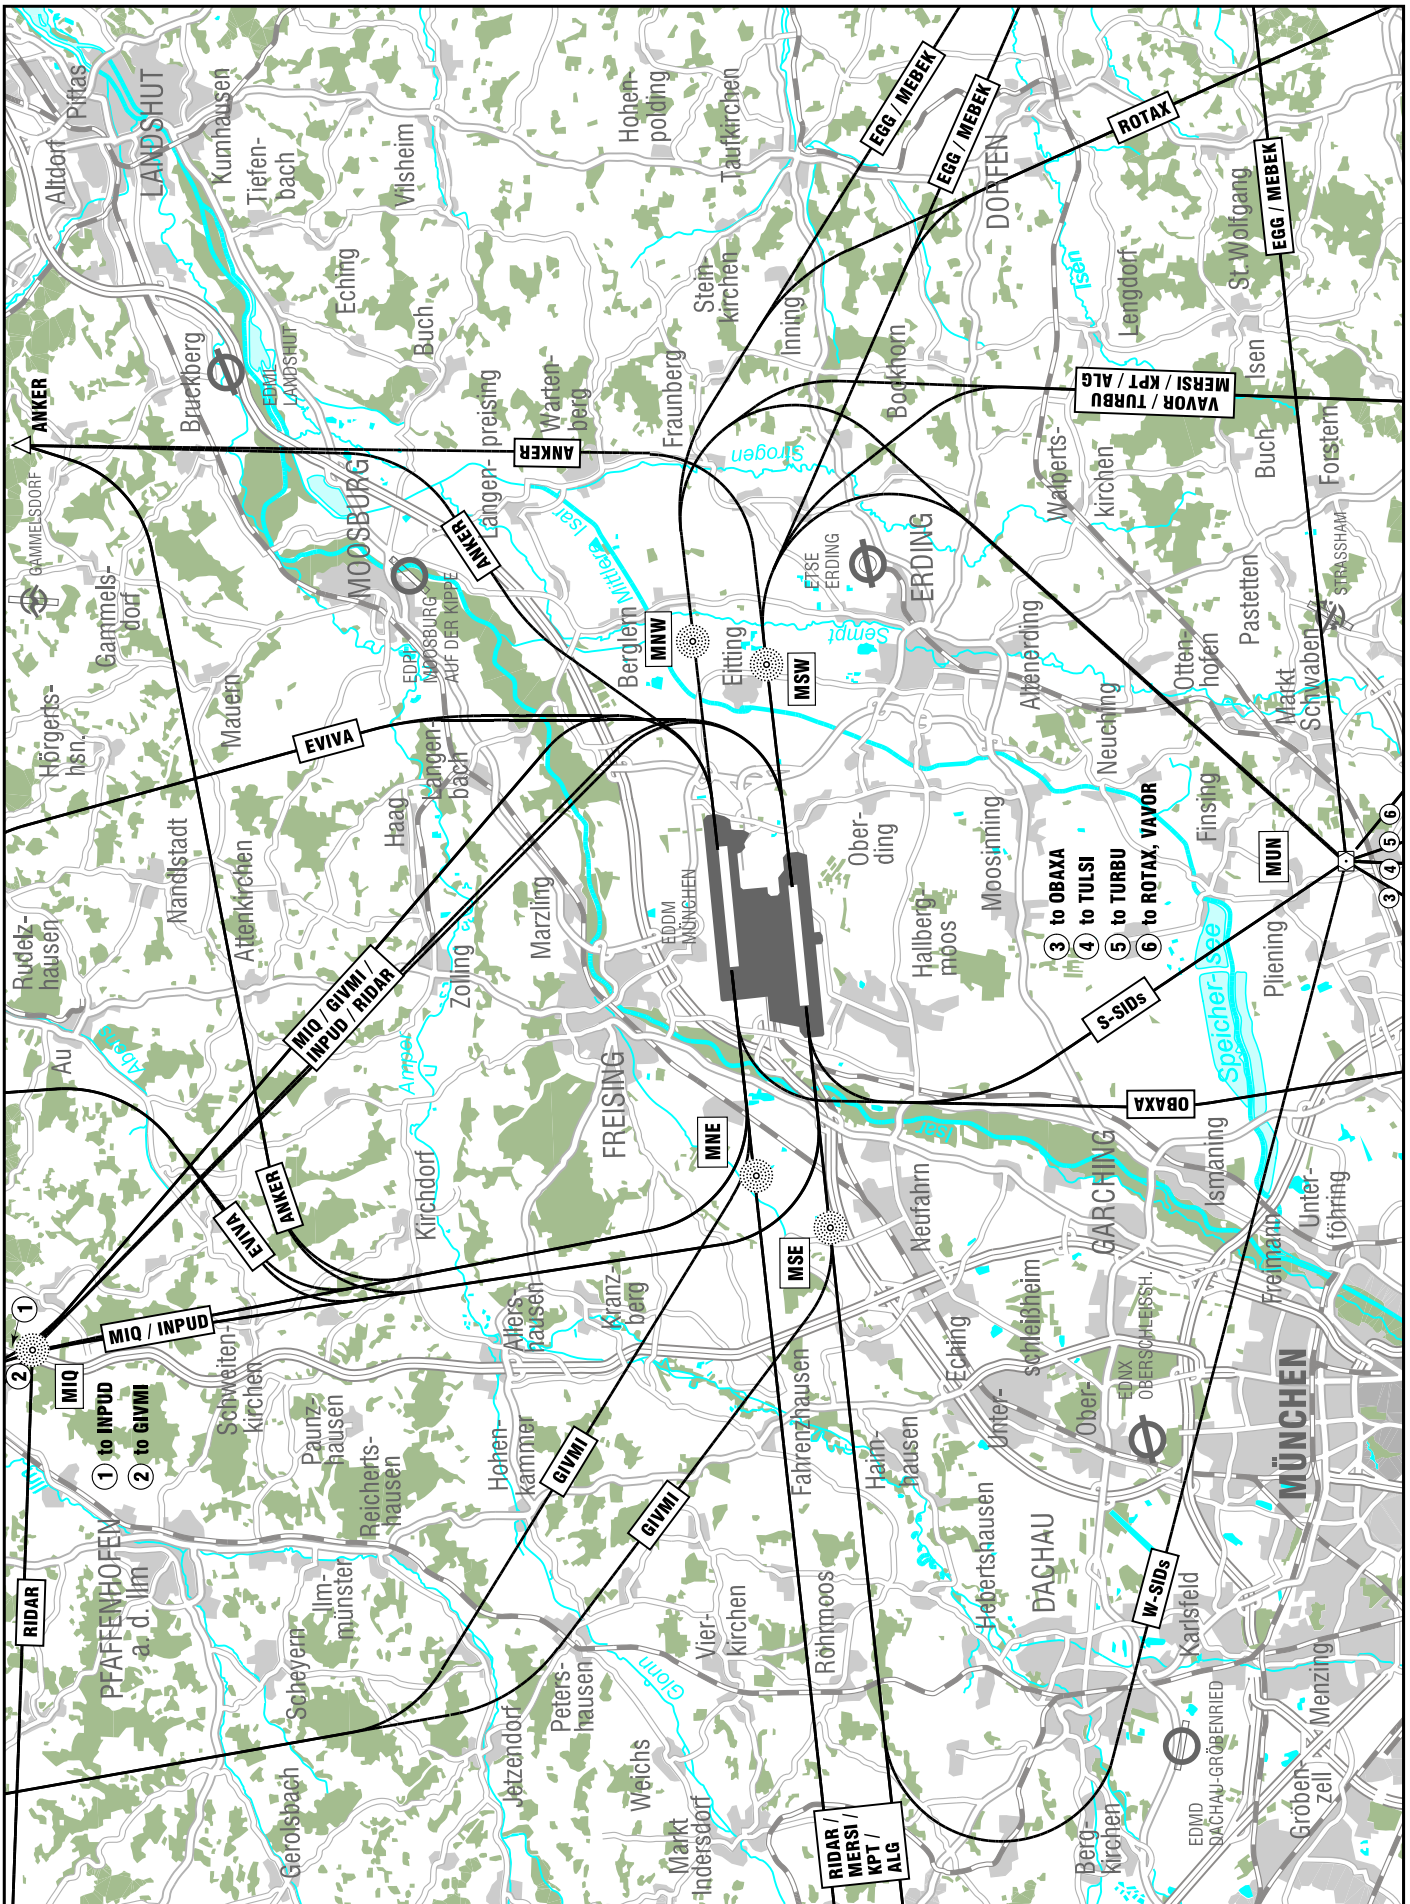

MINIMUM NOISE ROUTINGS
SID

MÜNCHEN

Correction: Departure routes, tolerance areas.