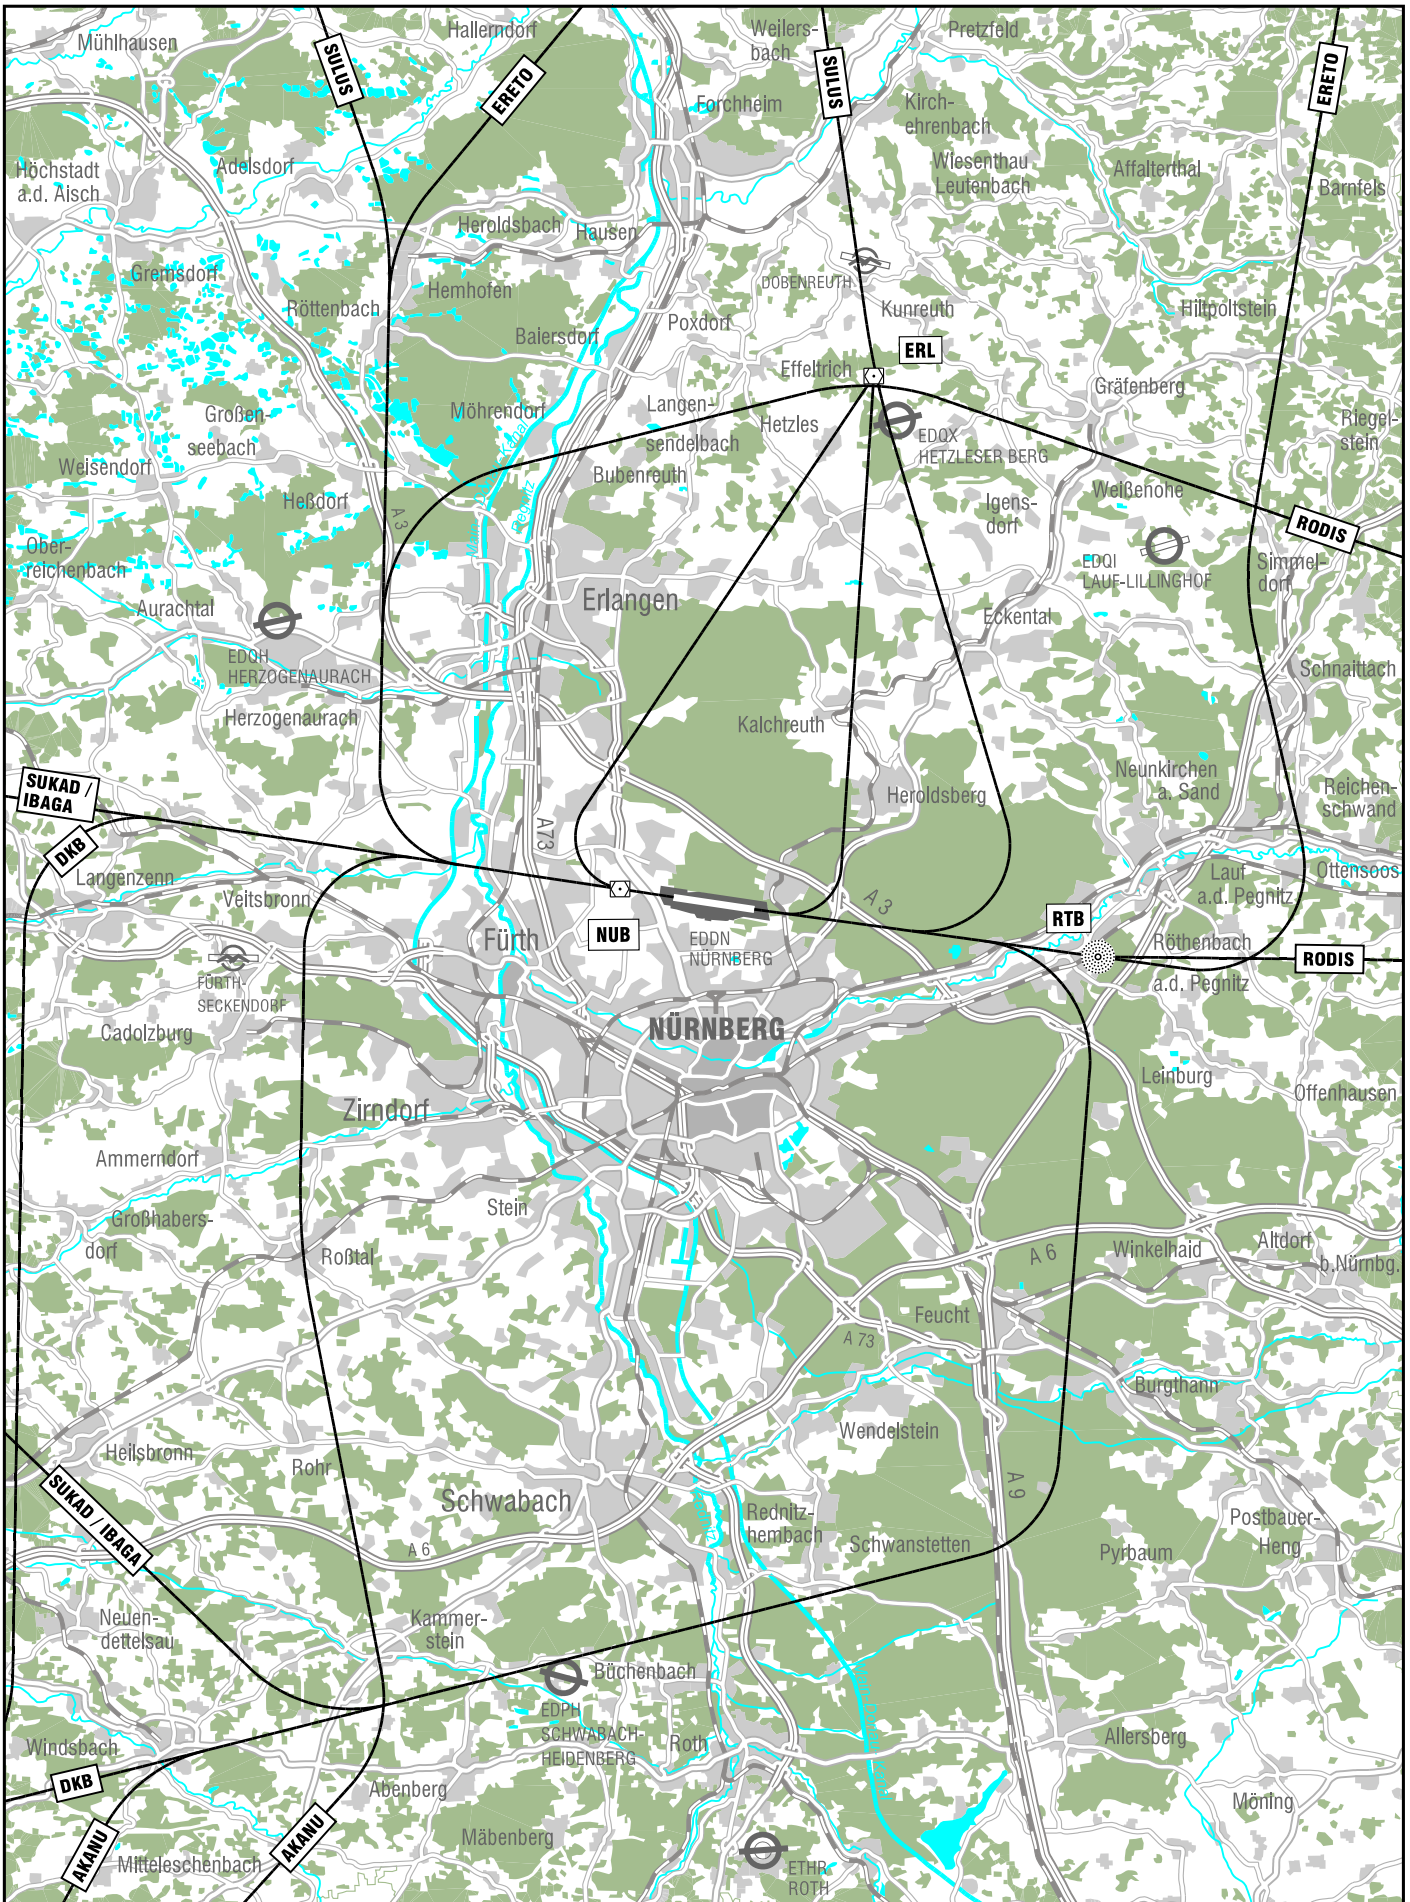

MINIMUM NOISE ROUTINGS
(SID)

NÜRNBERG

Correction: Tolerance areas withdrawn.