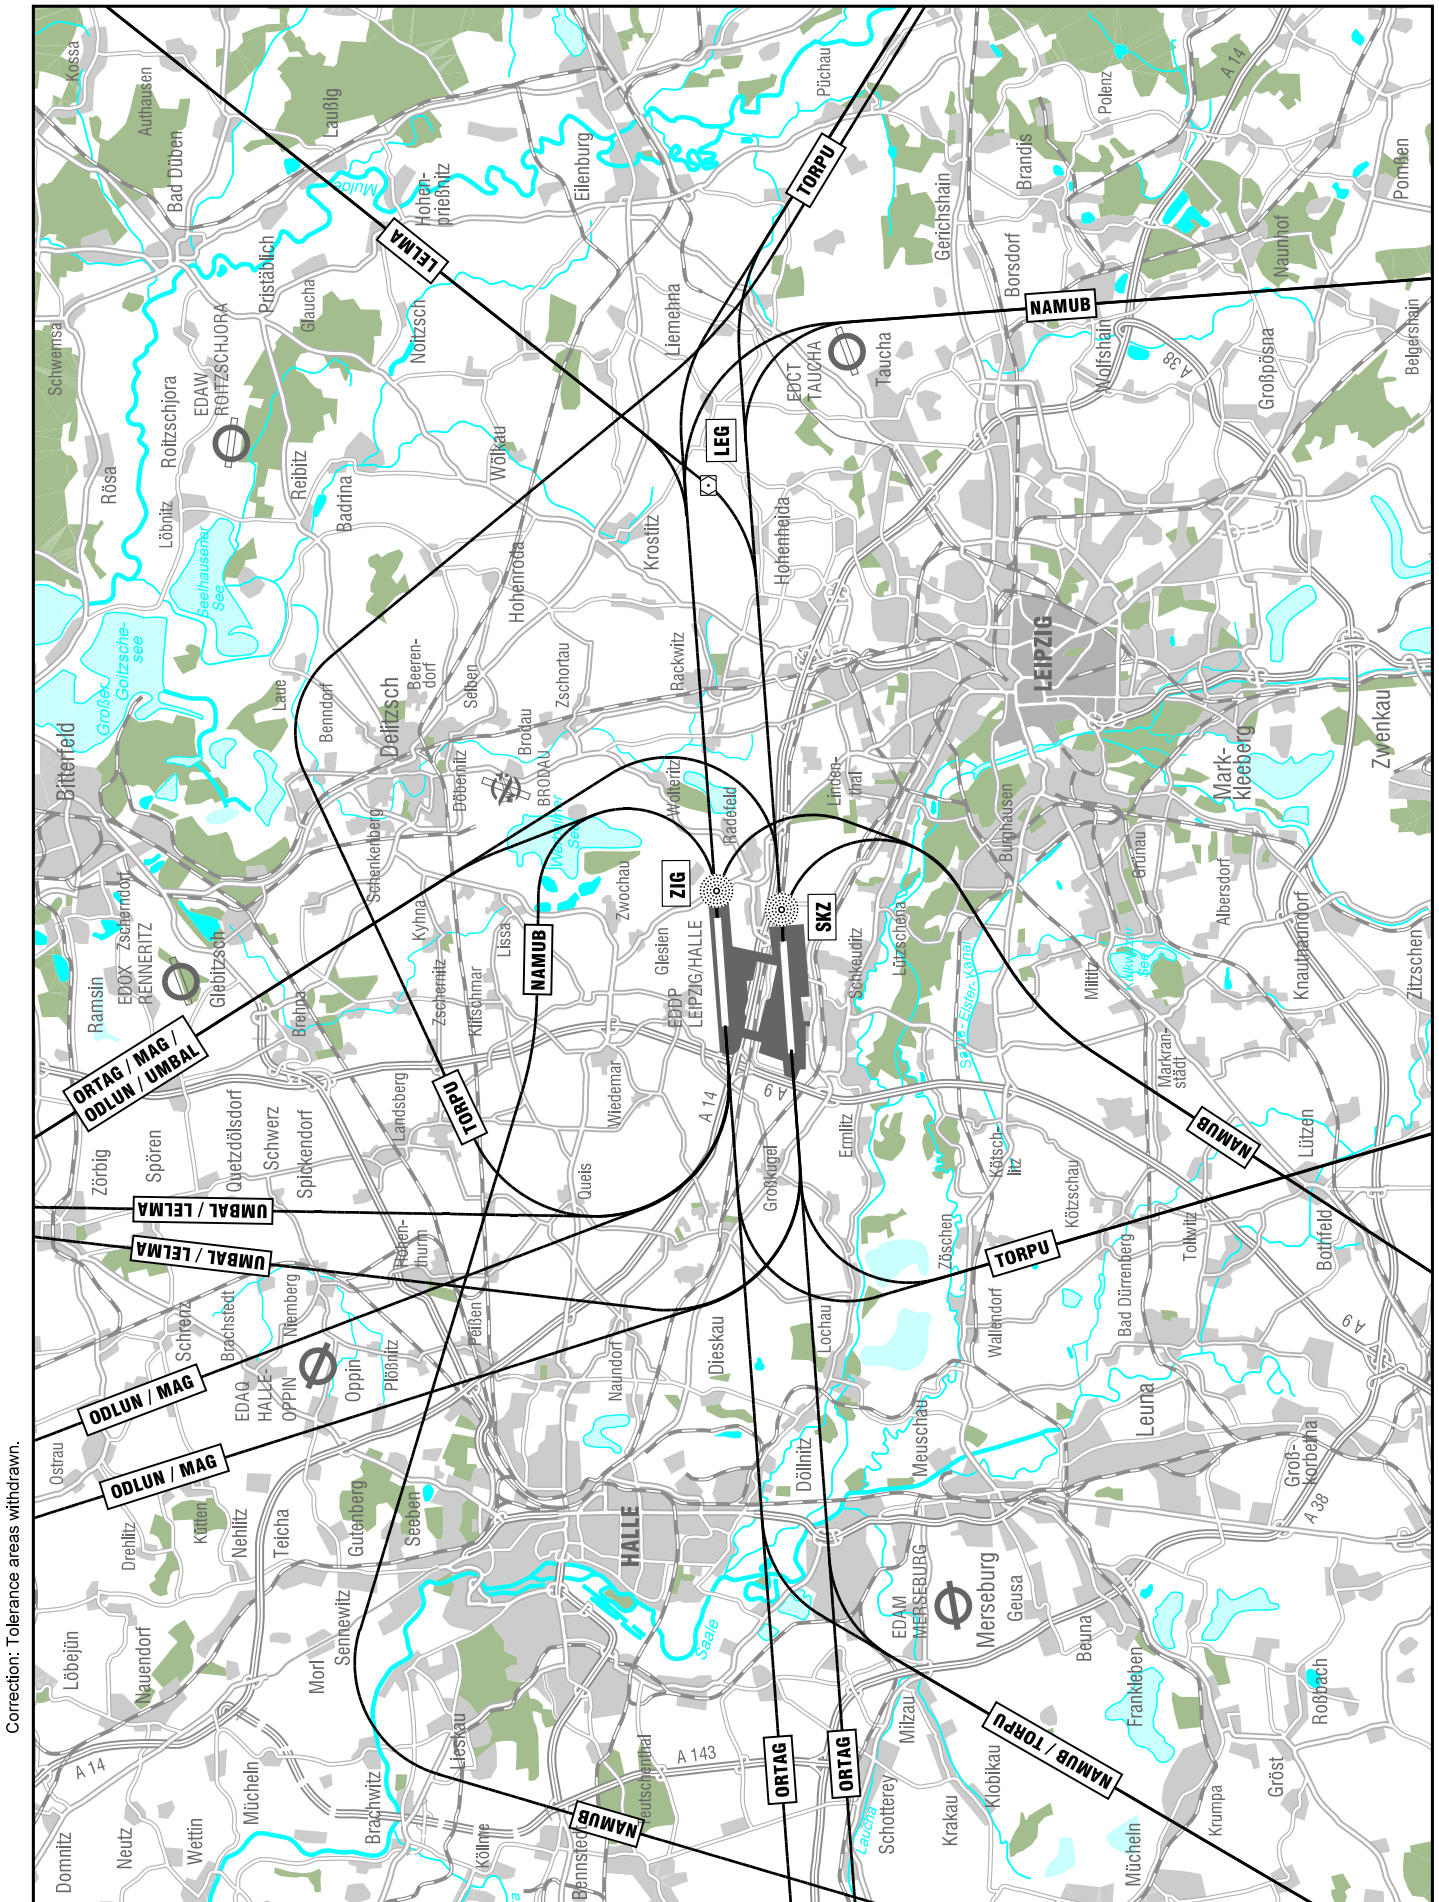

MINIMUM NOISE ROUTINGS
(SID)

LEIPZIG/HALLE

Correction: Tolerance areas withdrawn.