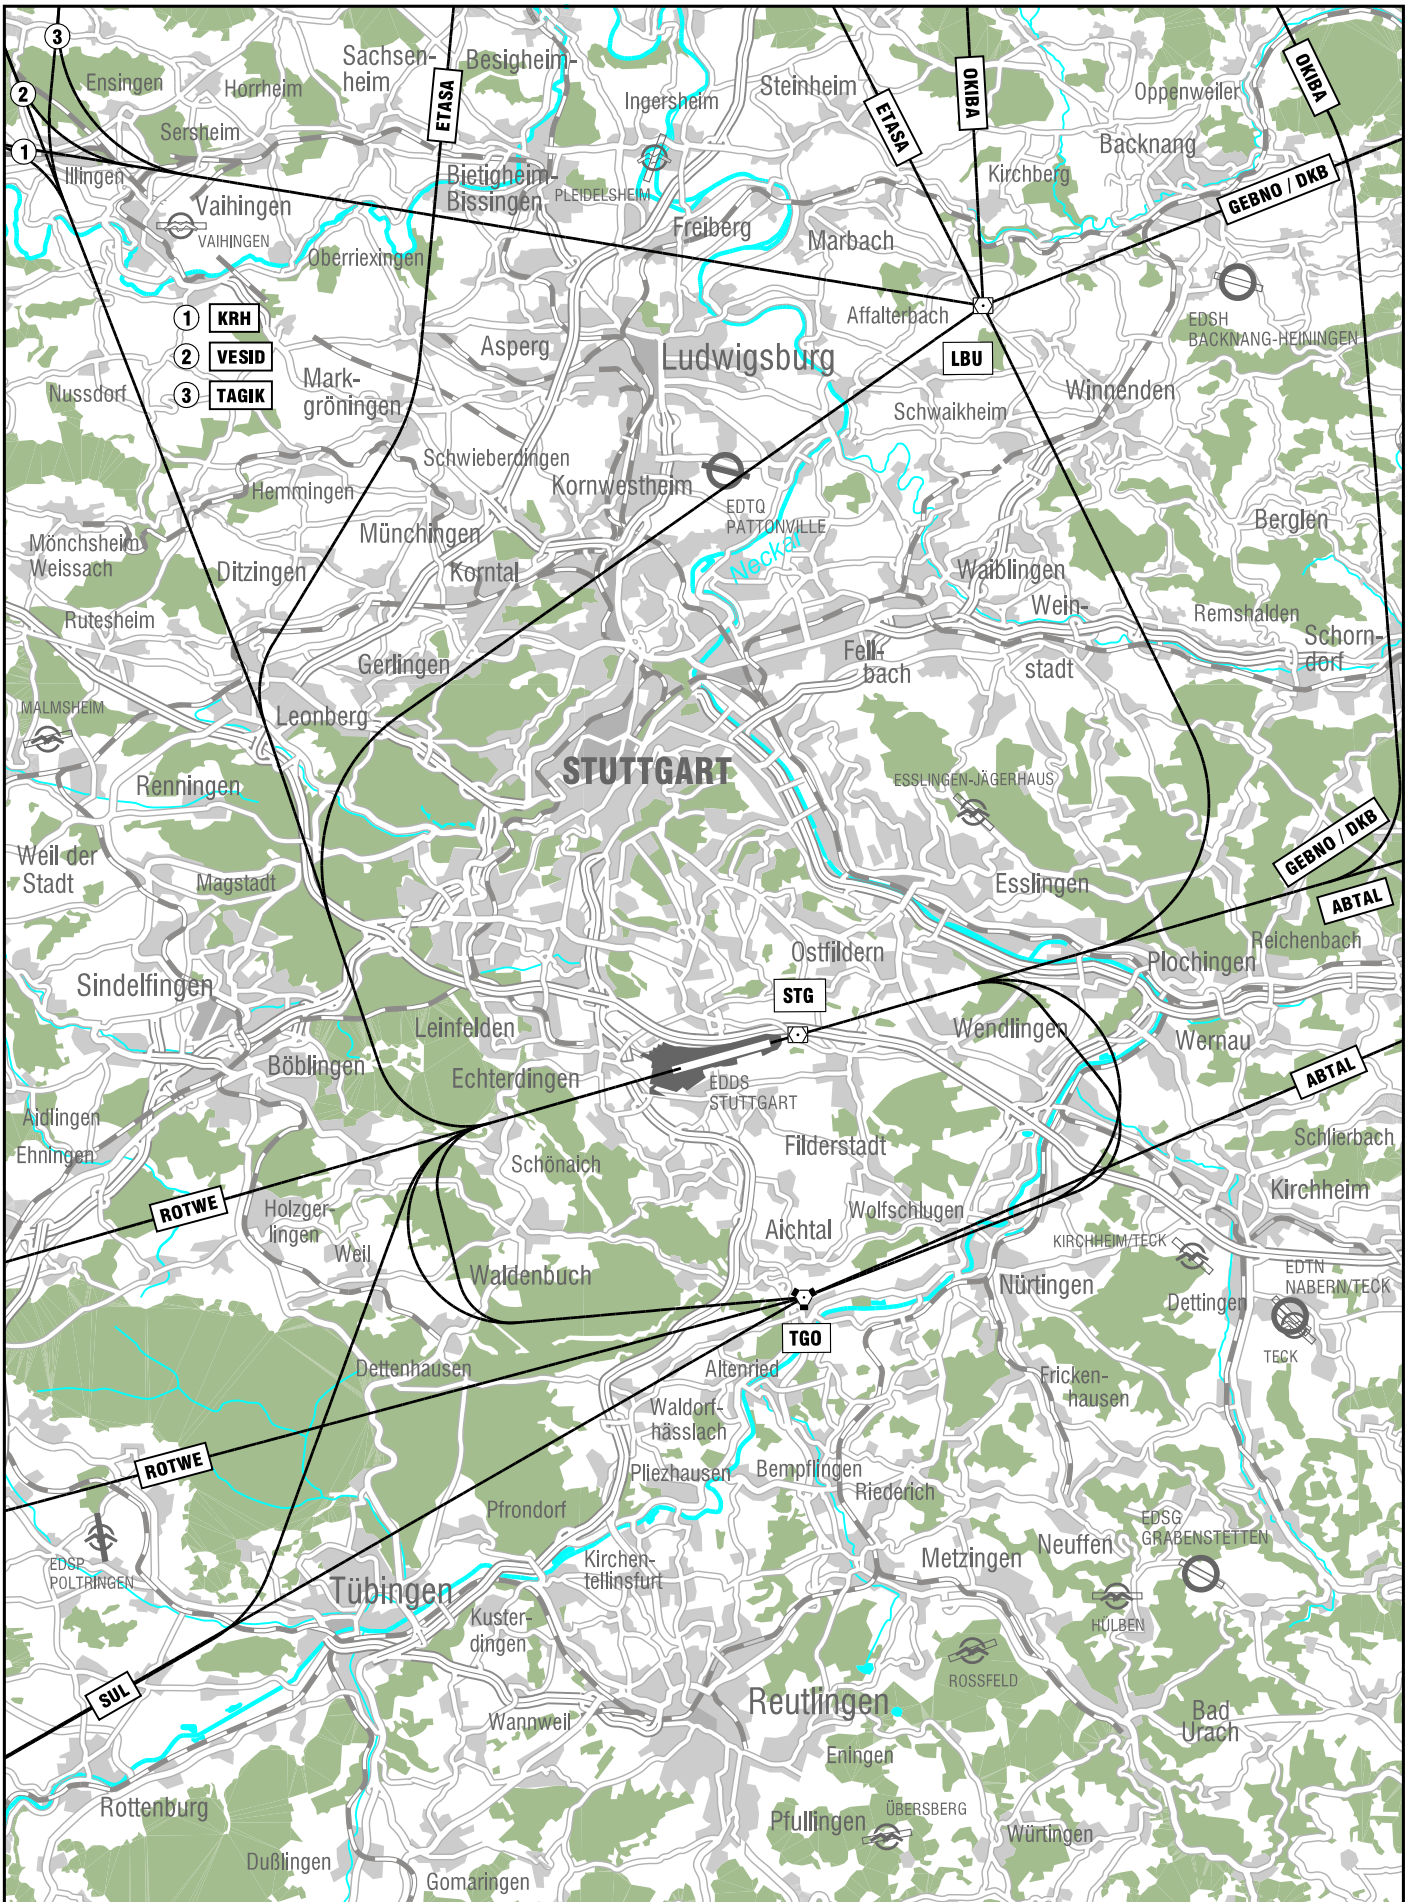

MINIMUM NOISE ROUTINGS  
SID

STUTTART

Correction: Tolerance areas withdrawn.