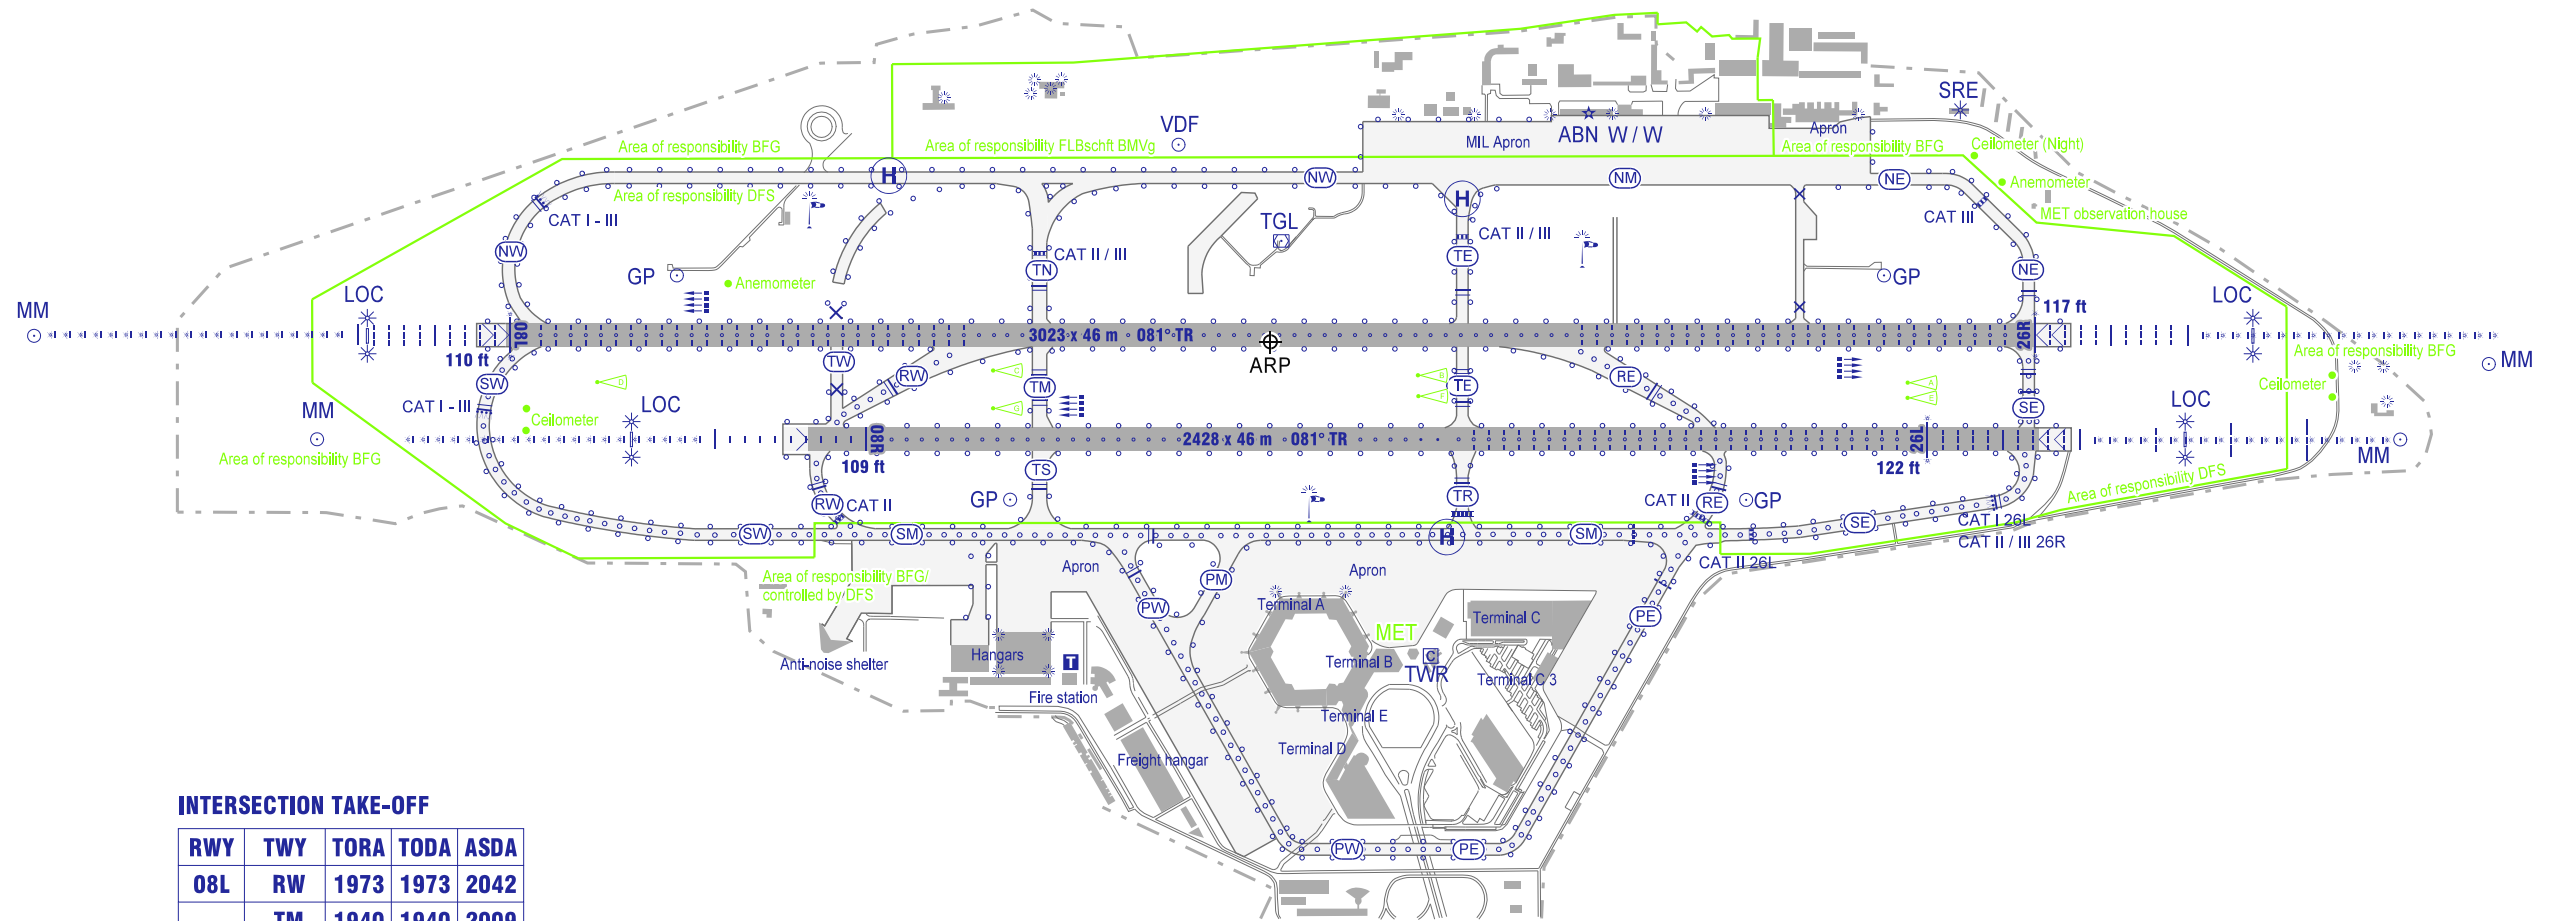

FLUGPLATZKARTE - ICAO
AERODROME CHART - ICAO

ARP 116 ft	AERODROME
N 52° 33' 34.87"	ELEVATION
E 013° 17' 15.76"	122 ft

BERLIN-TEGEL

INTERSECTION TAKE-OFF

RWY	TWY	TORA	TODA	ASDA
08L	RW	1973	1973	2042
	TM	1940	1940	2009
	TN	1940	1940	2009
26R	RE	1965	1965	2033
08R	TS	1896	1896	1939
26L	RE	1692	1752	1740

Note:
Use caution after landing short distance between runways,
expect to stop before parallel runway.

Correction: Area of responsibility.