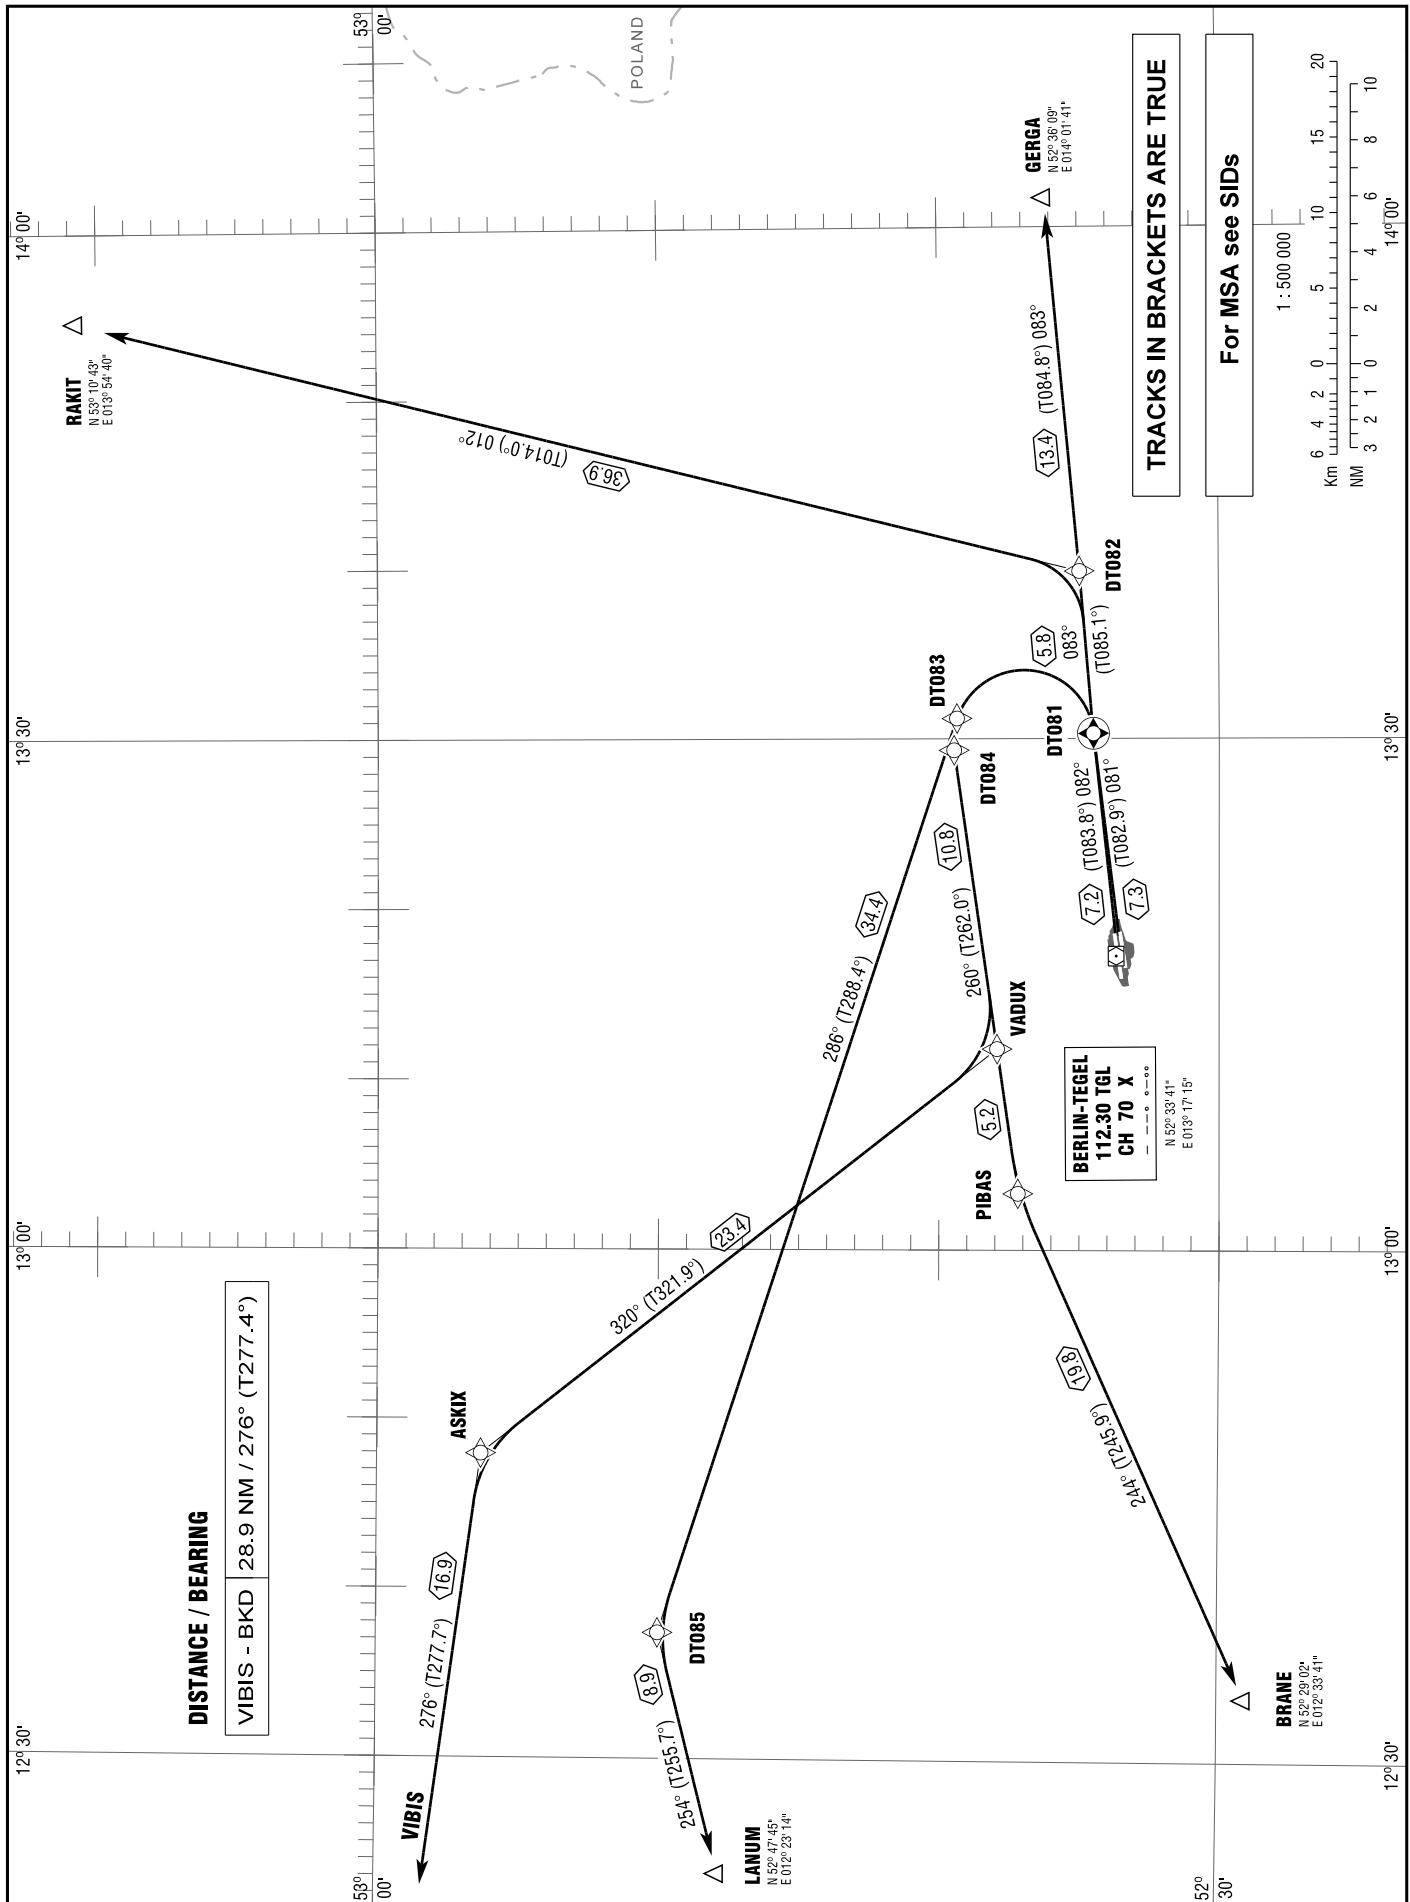

BERLIN-TEGEL
RWY 08L/08R

TEGEL ATIS	112.300 (TGL)	TEGEL GROUND	121.750
	125.900	TEGEL TOWER	124.525
TEGEL DELIVERY	121.925	BREMEN RADAR	120.625

TRANSITION
ALTITUDE 5000
VAR 2° E

GPS / FMS RNAV DEPARTURE
CHART - INSTRUMENT
(OVERLAY)