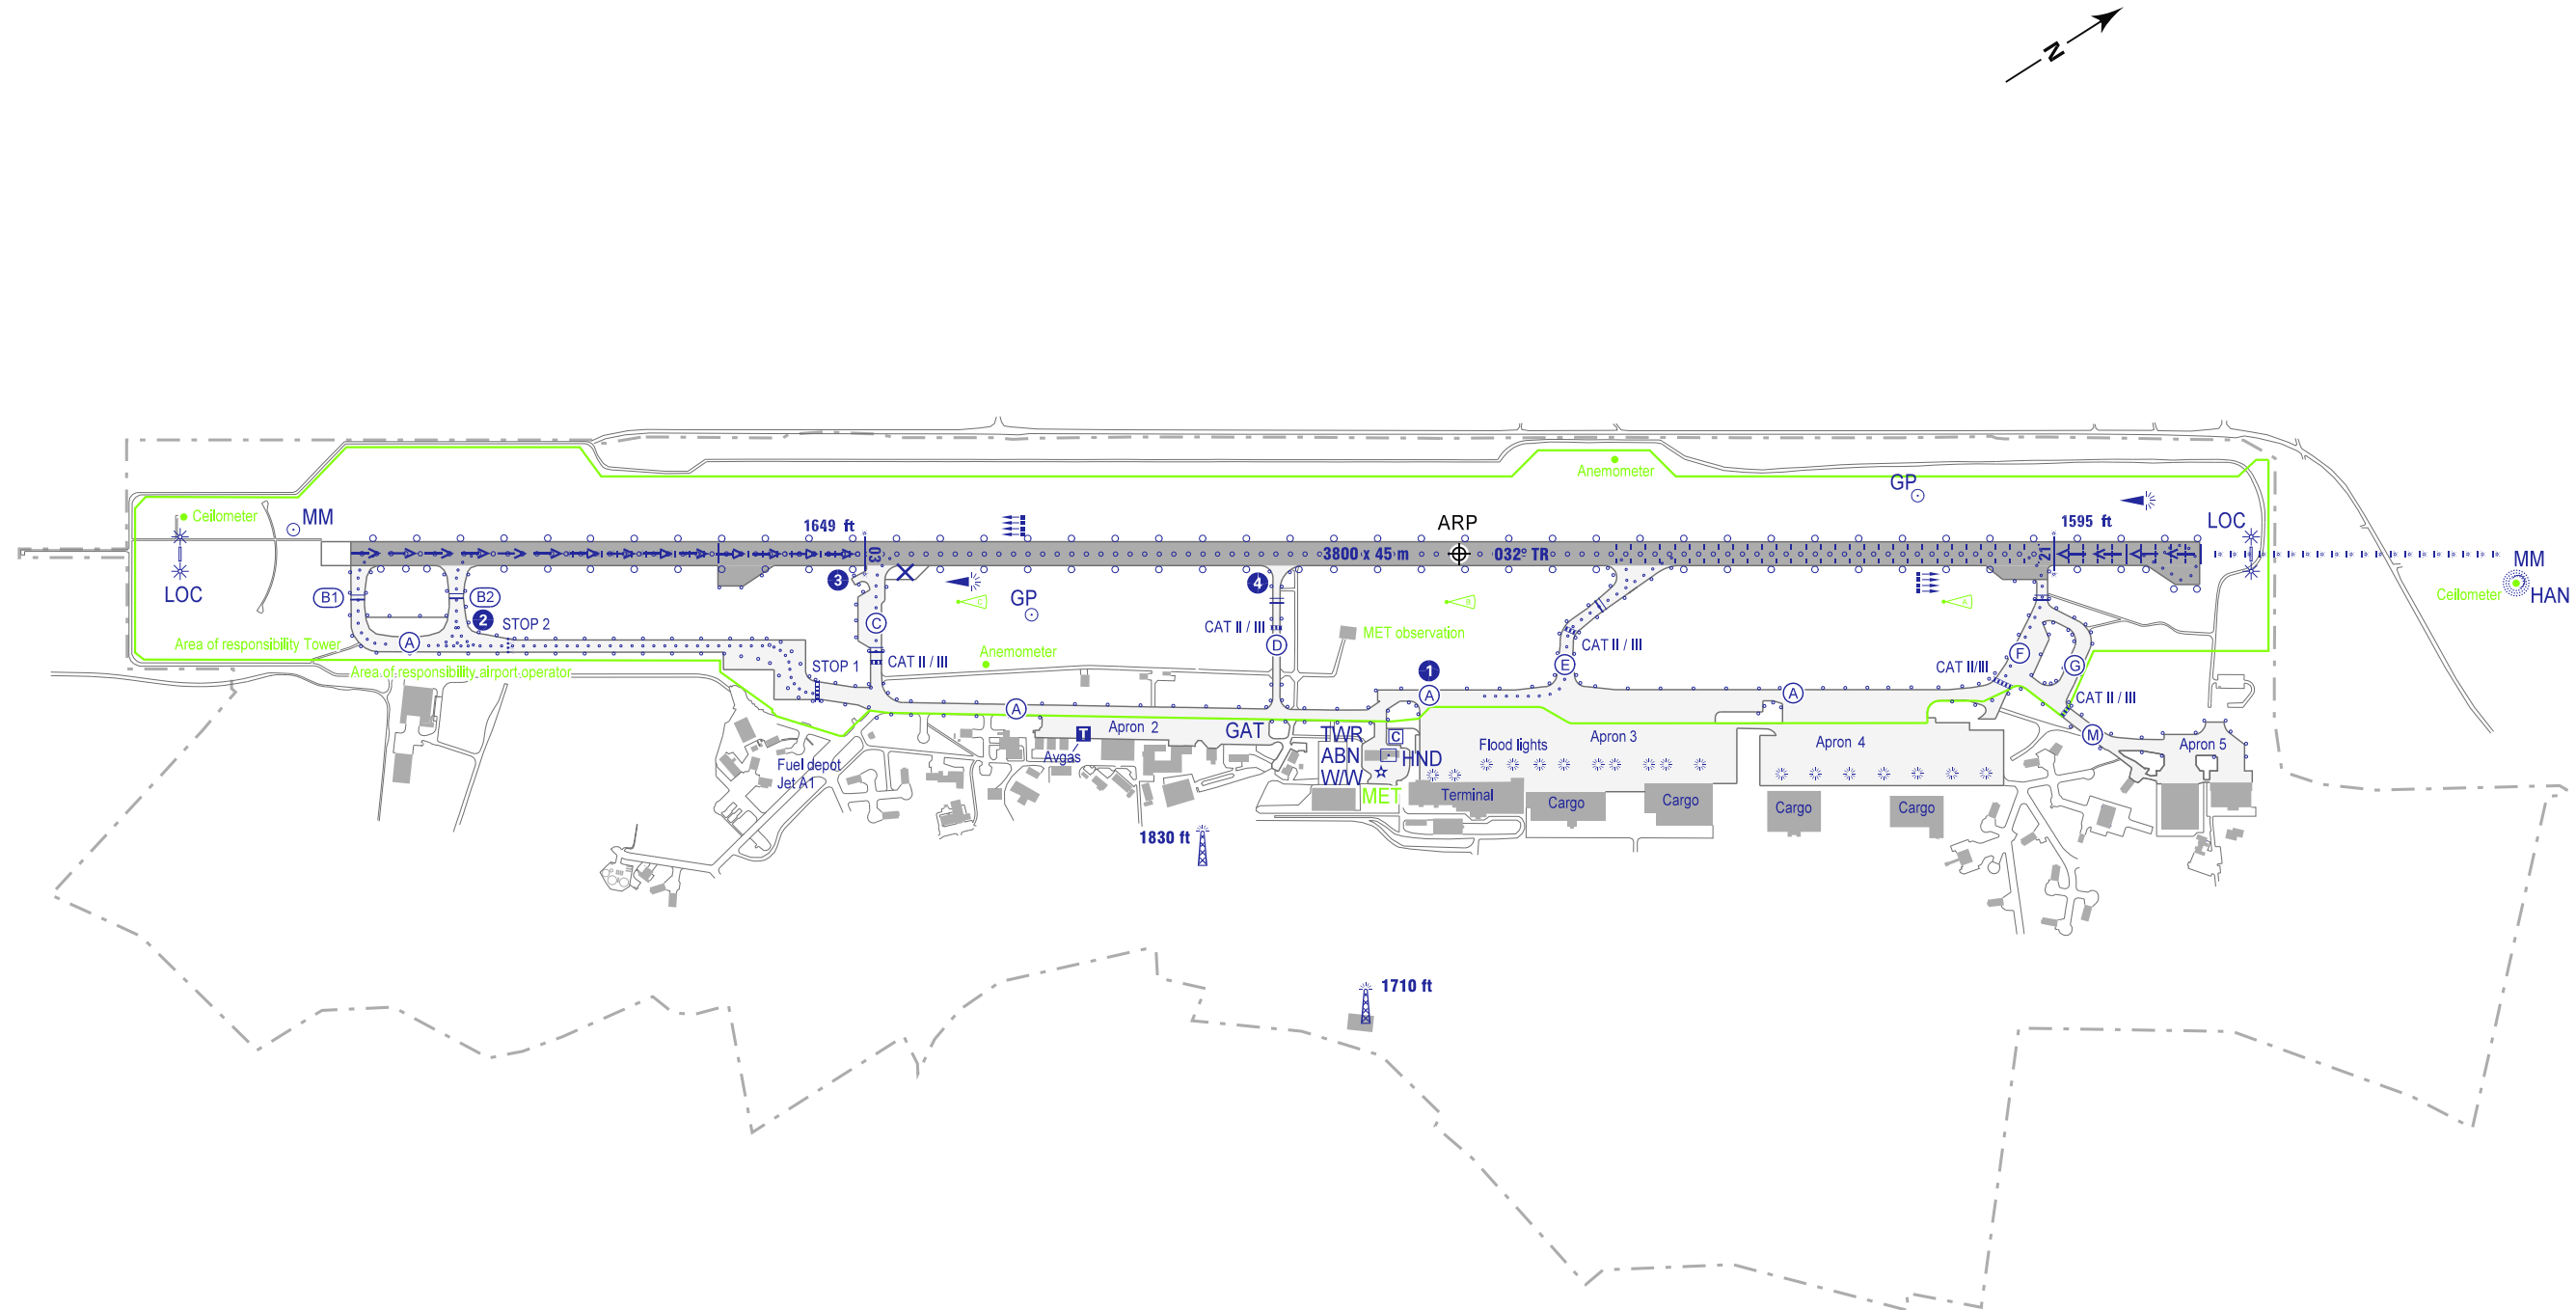

FLUGPLATZKARTE - ICAO  
AERODROME CHART - ICAO

ARP 1649 ft	AERODROME
N 49° 56' 55.22"	ELEVATION
E 007° 15' 50.01"	1649 ft

FRANKFURT-HAHN

1:15000

**Supplementary Information**

- ① TWY A between TWY D and TWY E for aircraft up to category C (wingspan below 36 m) only
- ② Aircraft exceeding wingspan 36 m do not taxi onto taxiway A north of intersection B2, unless instructed by ATC (see supplementary information ①)
- ③ Aircraft exceeding wingspan 36 m do not vacate via taxiway C, unless instructed by ATC (see supplementary information ①)
- ④ TWY D not usable for aircraft exceeding 14000 kg MTOW

**INTERSECTION TAKE-OFF**

RWY	TWY	TORA	TODA	ASDA
21	F	3500	3560	3500
21	E	2700	2760	2700
21	D	1900	1960	1900
03	C	2445	2445	2445
03	D	1525	1525	1525

Correction: Supplementary Information, ceilometer.