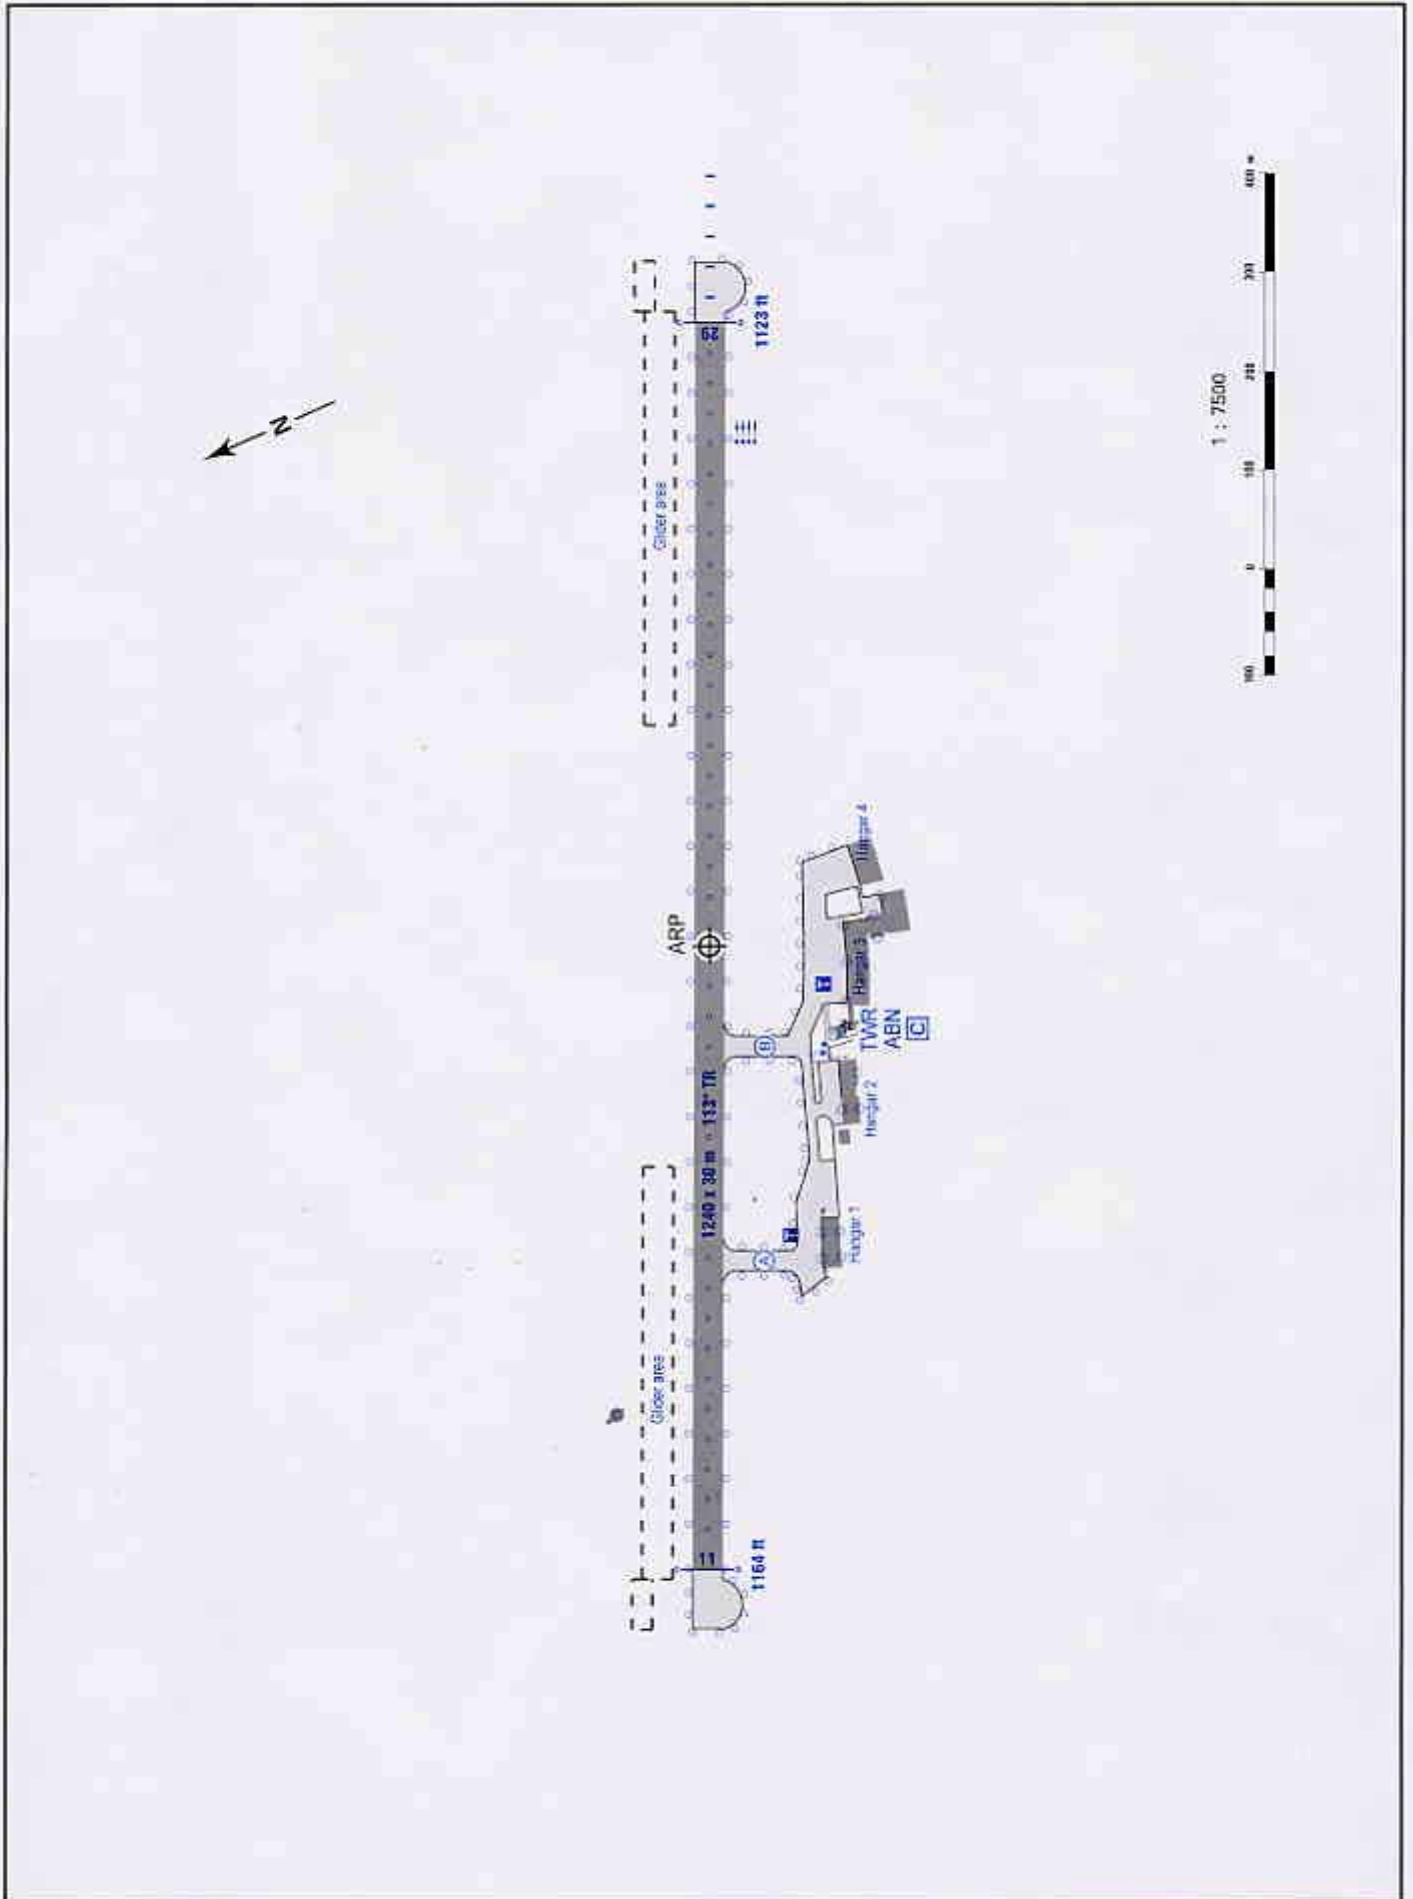

FLUGPLATZKARTE - ICAO
AERODROME CHART - ICAO

ARP
N 51° 02' 07.33"
E 008° 40' 51.11"

AERODROME
ELEVATION
1164 ft

ALLENDORF/EDER

Correction: New chart