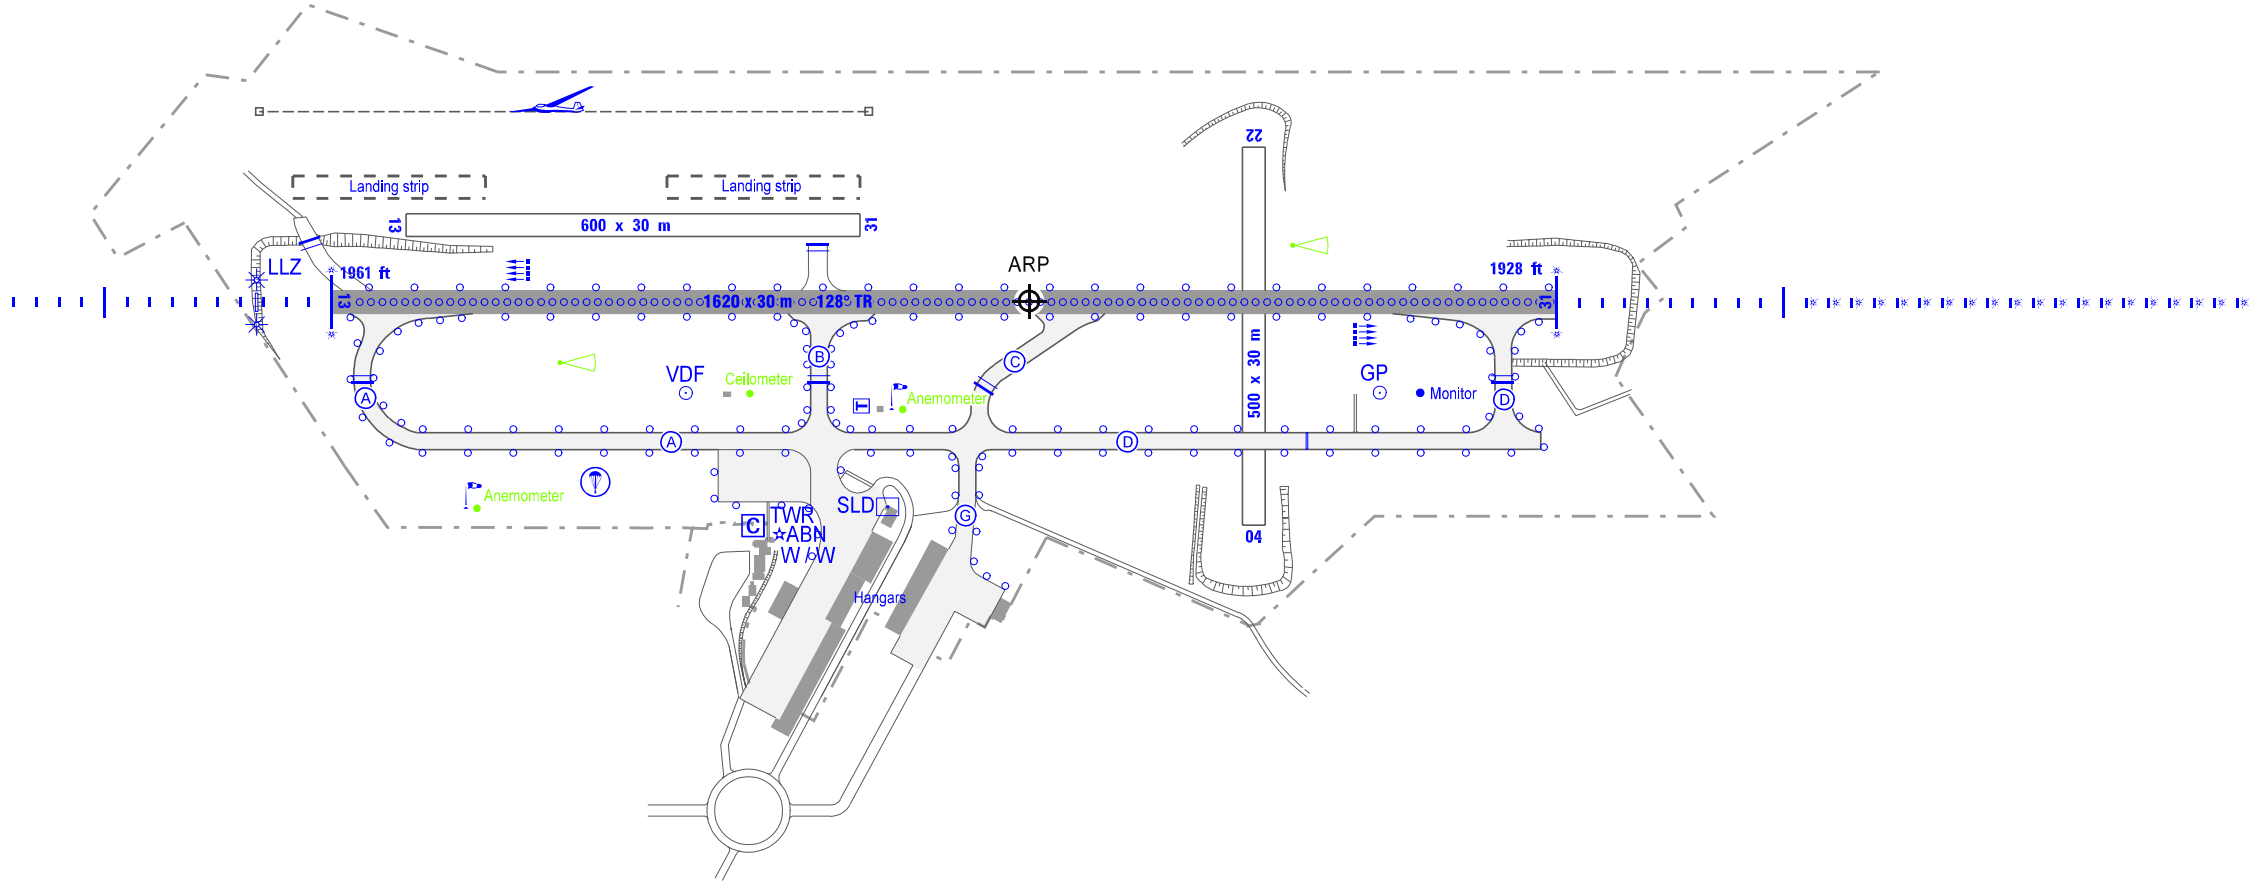

FLUGPLATZKARTE - ICAO
AERODROME CHART - ICAO

ARP 1966 ft	AERODROME
N 50° 42' 27.57"	ELEVATION
E 008° 04' 58.69"	1966 ft

SIEGERLAND

1:10000

Correction: THR Elevation, stop bars, hangars.