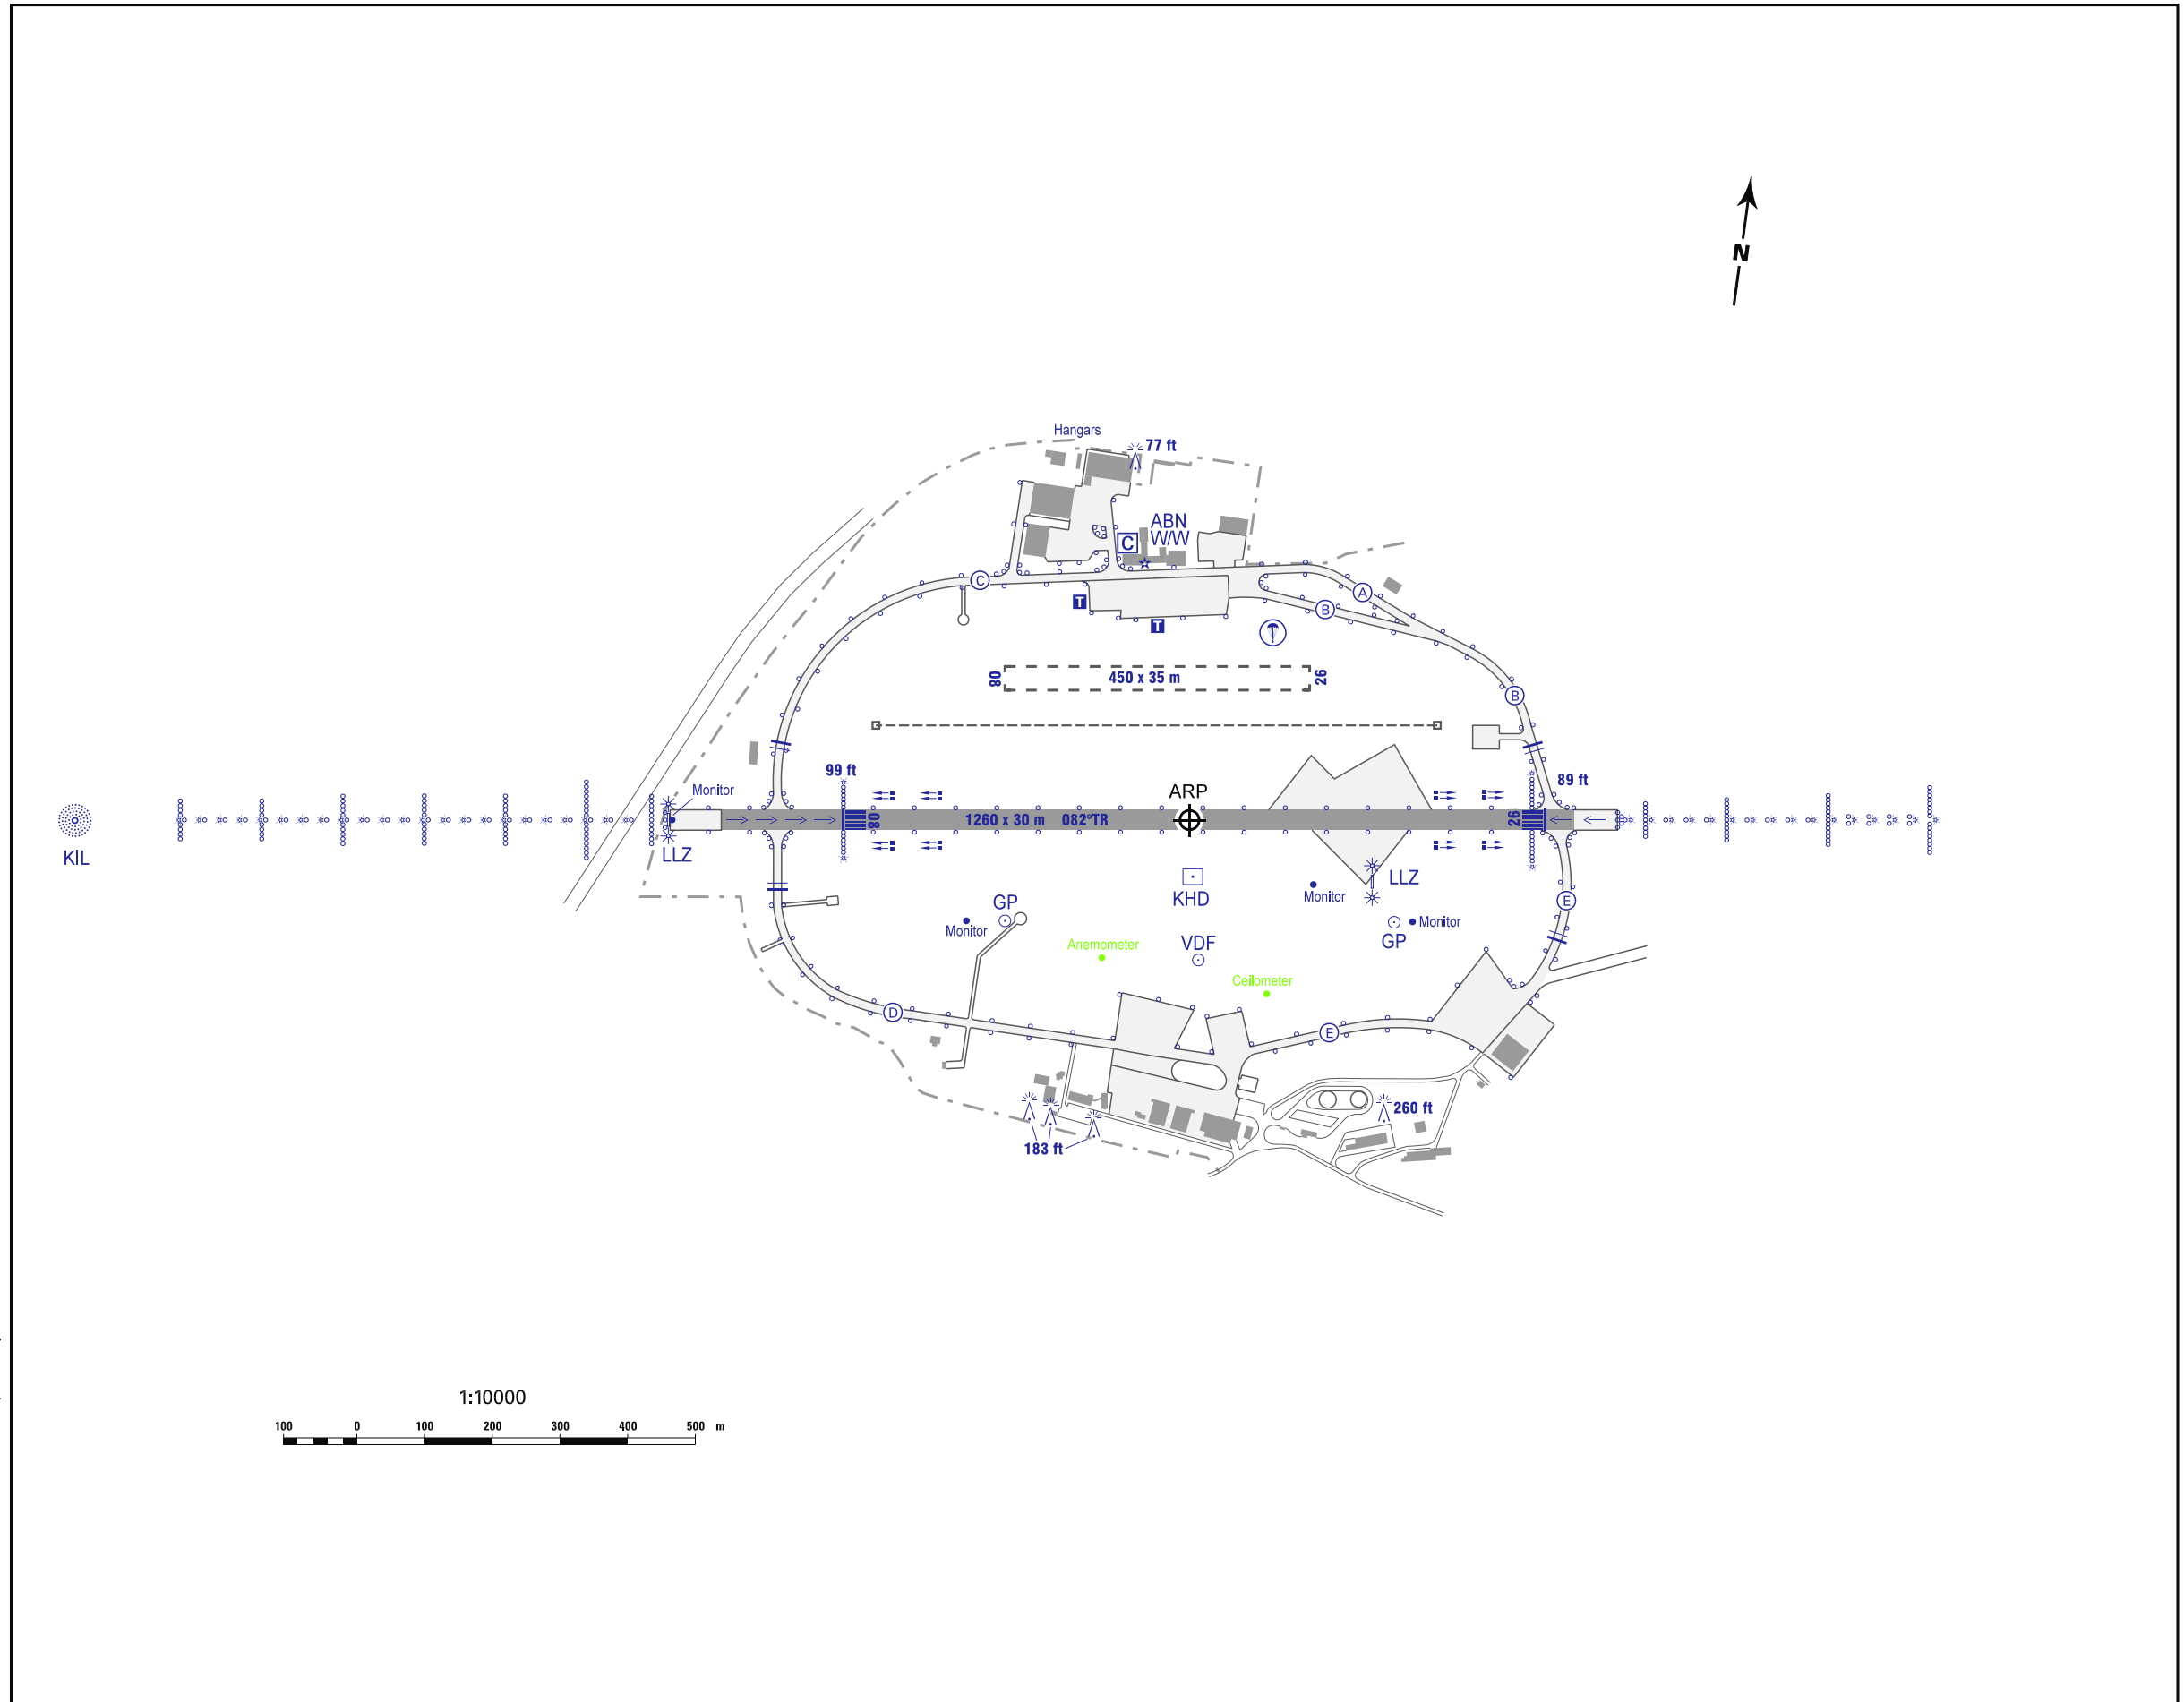

FLUGPLATZKARTE - ICAO
AERODROME CHART - ICAO

ARP	101 ft	AERODROME
	N 54° 22' 46.09"	ELEVATION
	E 010° 08' 42.54"	101 ft

KIEL-HOLTENAU

Correction: Area of responsibility removed.