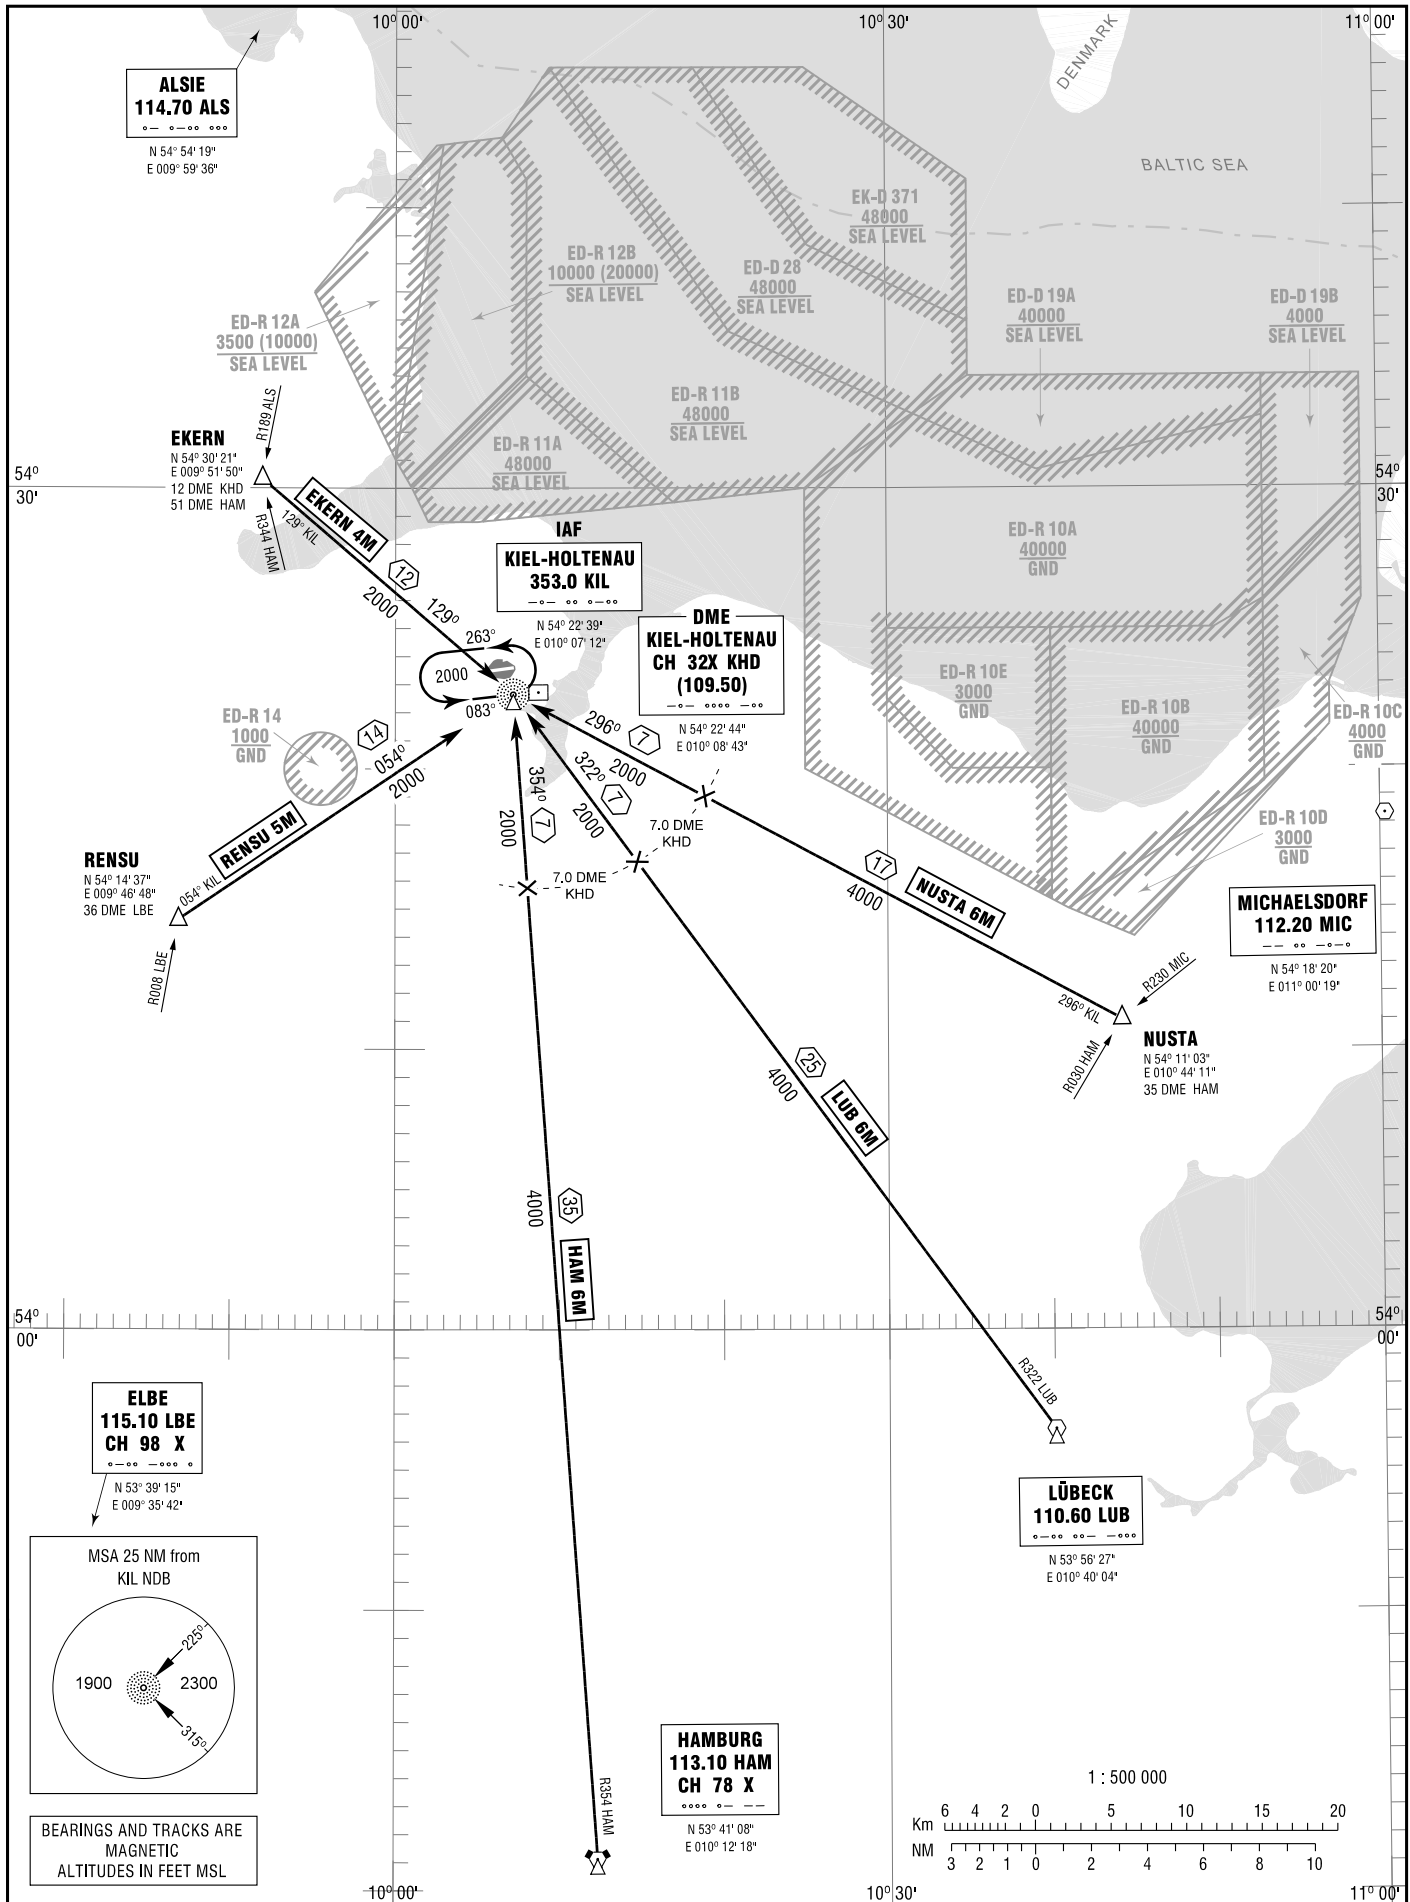

KIEL-HOLTENAU
RWY 08/26

BREMEN RADAR 124.075

TRANSITION
ALTITUDE 5000
VAR 2° E

STANDARD ARRIVAL
CHART - INSTRUMENT
(STAR)

Correction: Restricted airspace.