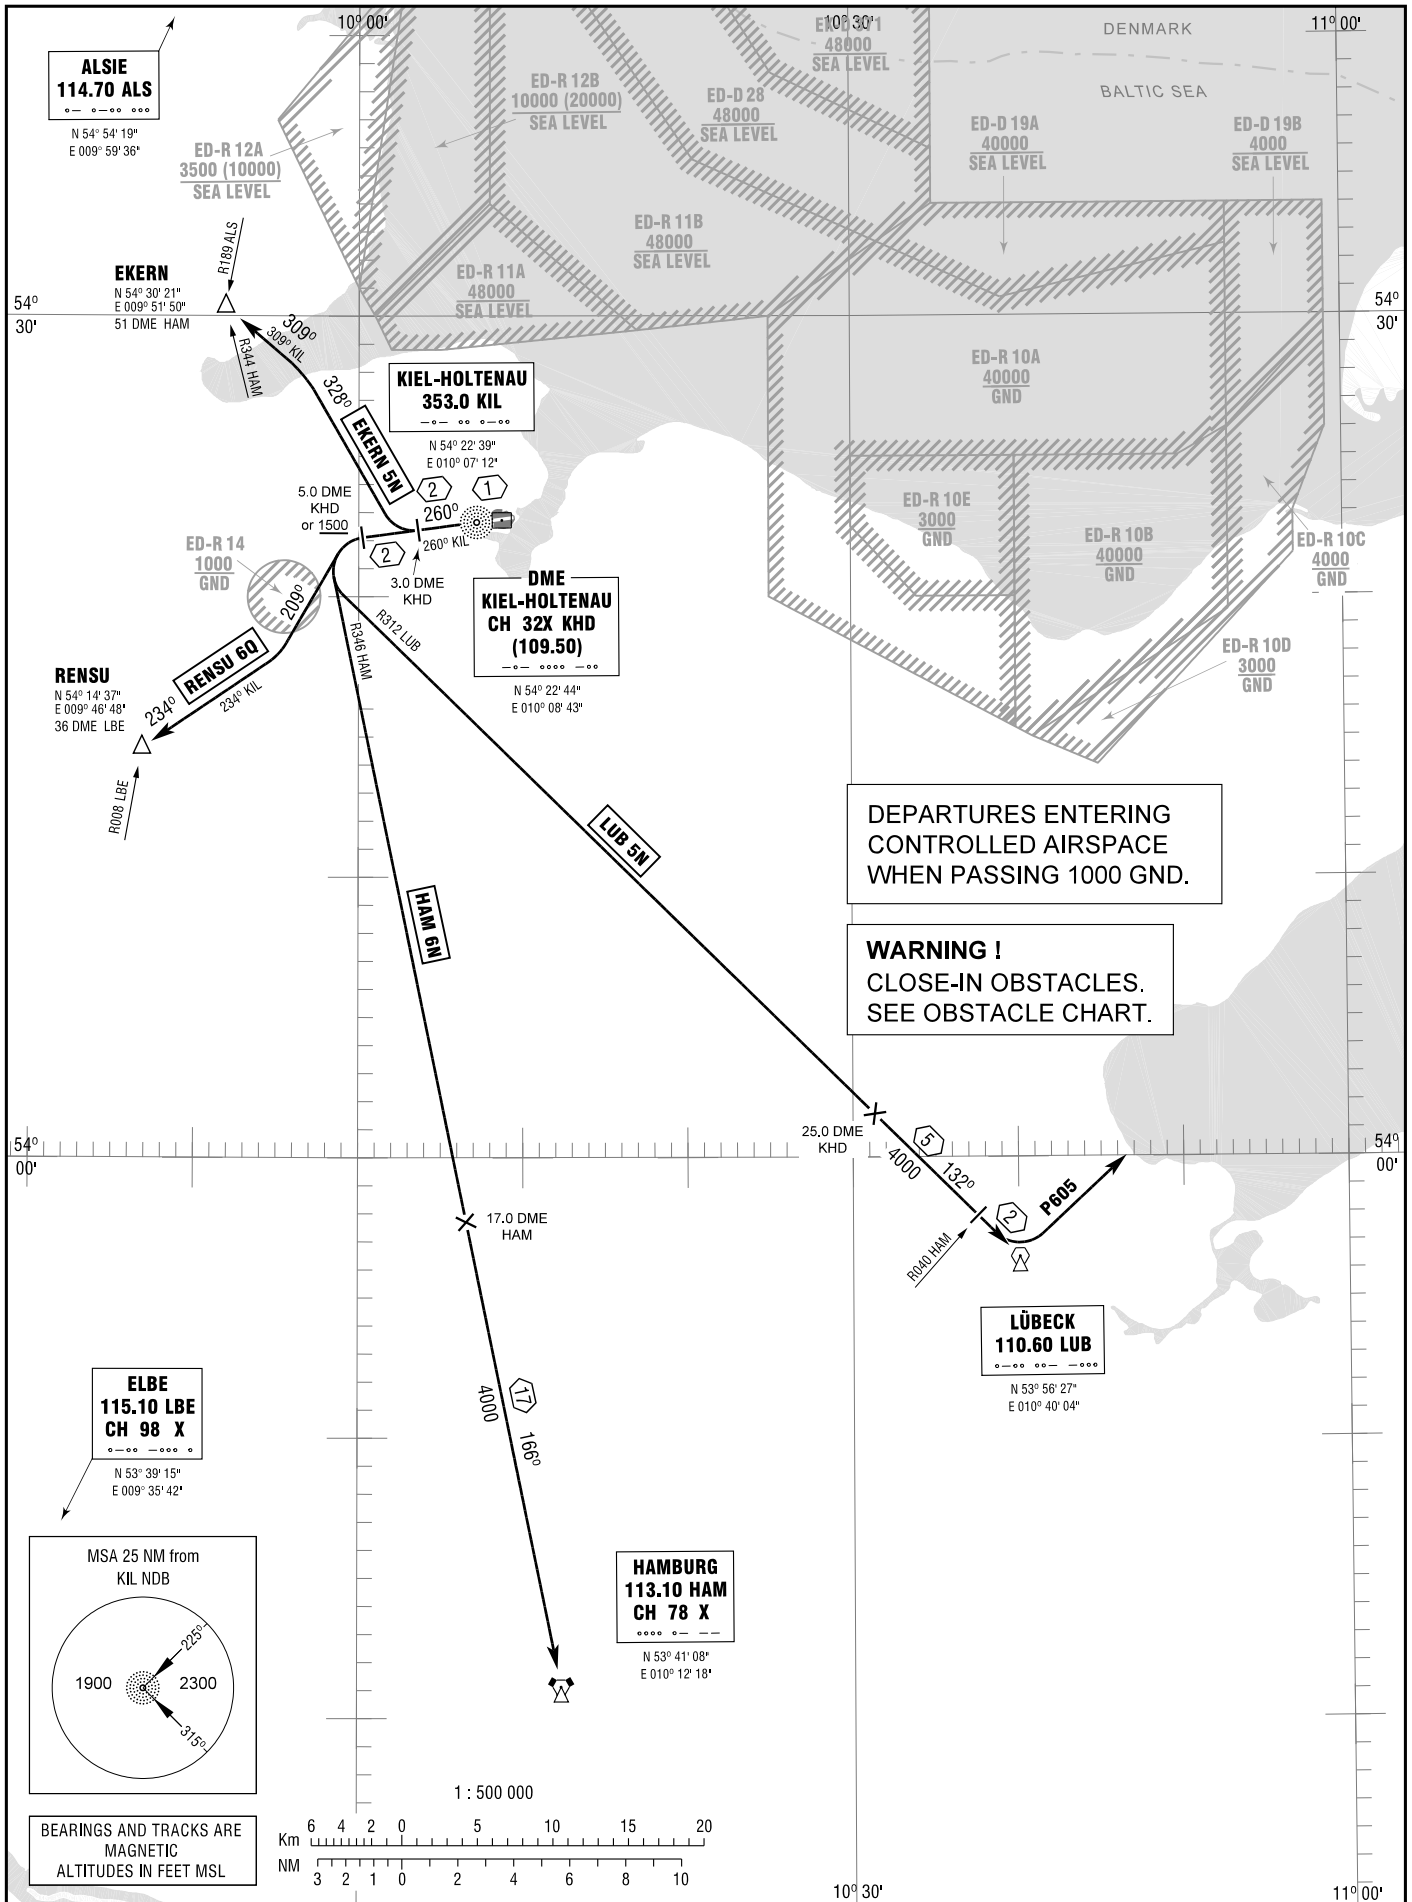

STANDARD DEPARTURE
CHART - INSTRUMENT
(SID)

TRANSITION
ALTITUDE 5000
VAR 2° E

GROUND	125.600
KIEL INFO	119.975
BREMEN RADAR	124.075

KIEL-HOLTENAU
RWY 26

Correction: Restricted airspace.