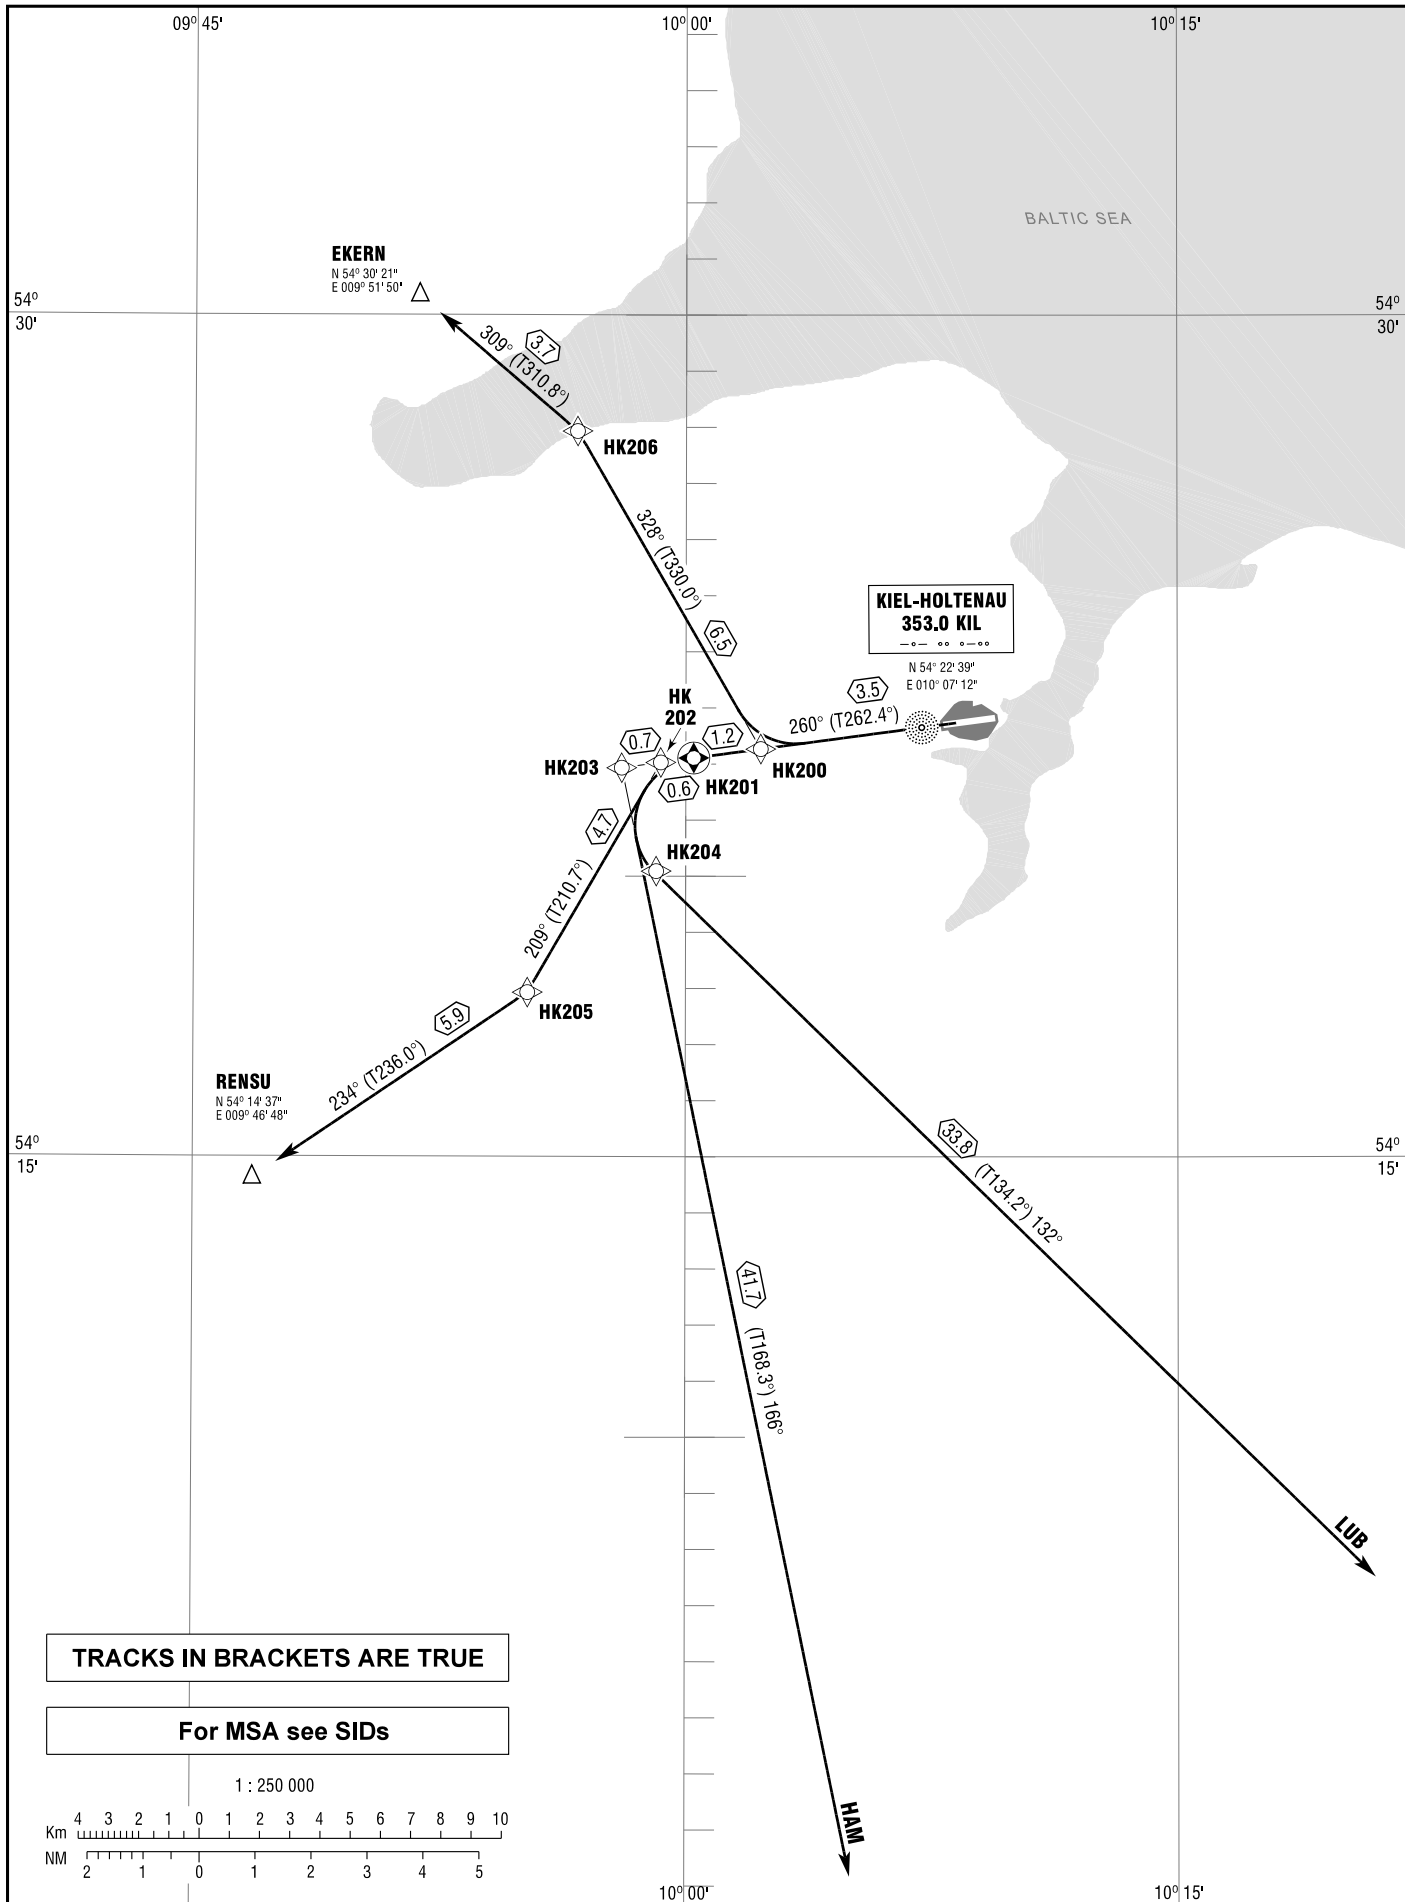

KIEL-HOLTENAU
 RWY 26

GROUND	125.600
KIEL INFO	119.975
BREMEN RADAR	124.075

TRANSITION
 ALTITUDE 5000
 VAR 2° E

GPS / FMS RNAV DEPARTURE
 CHART - INSTRUMENT
 (OVERLAY)

Correction: Communications, variation, tracks.