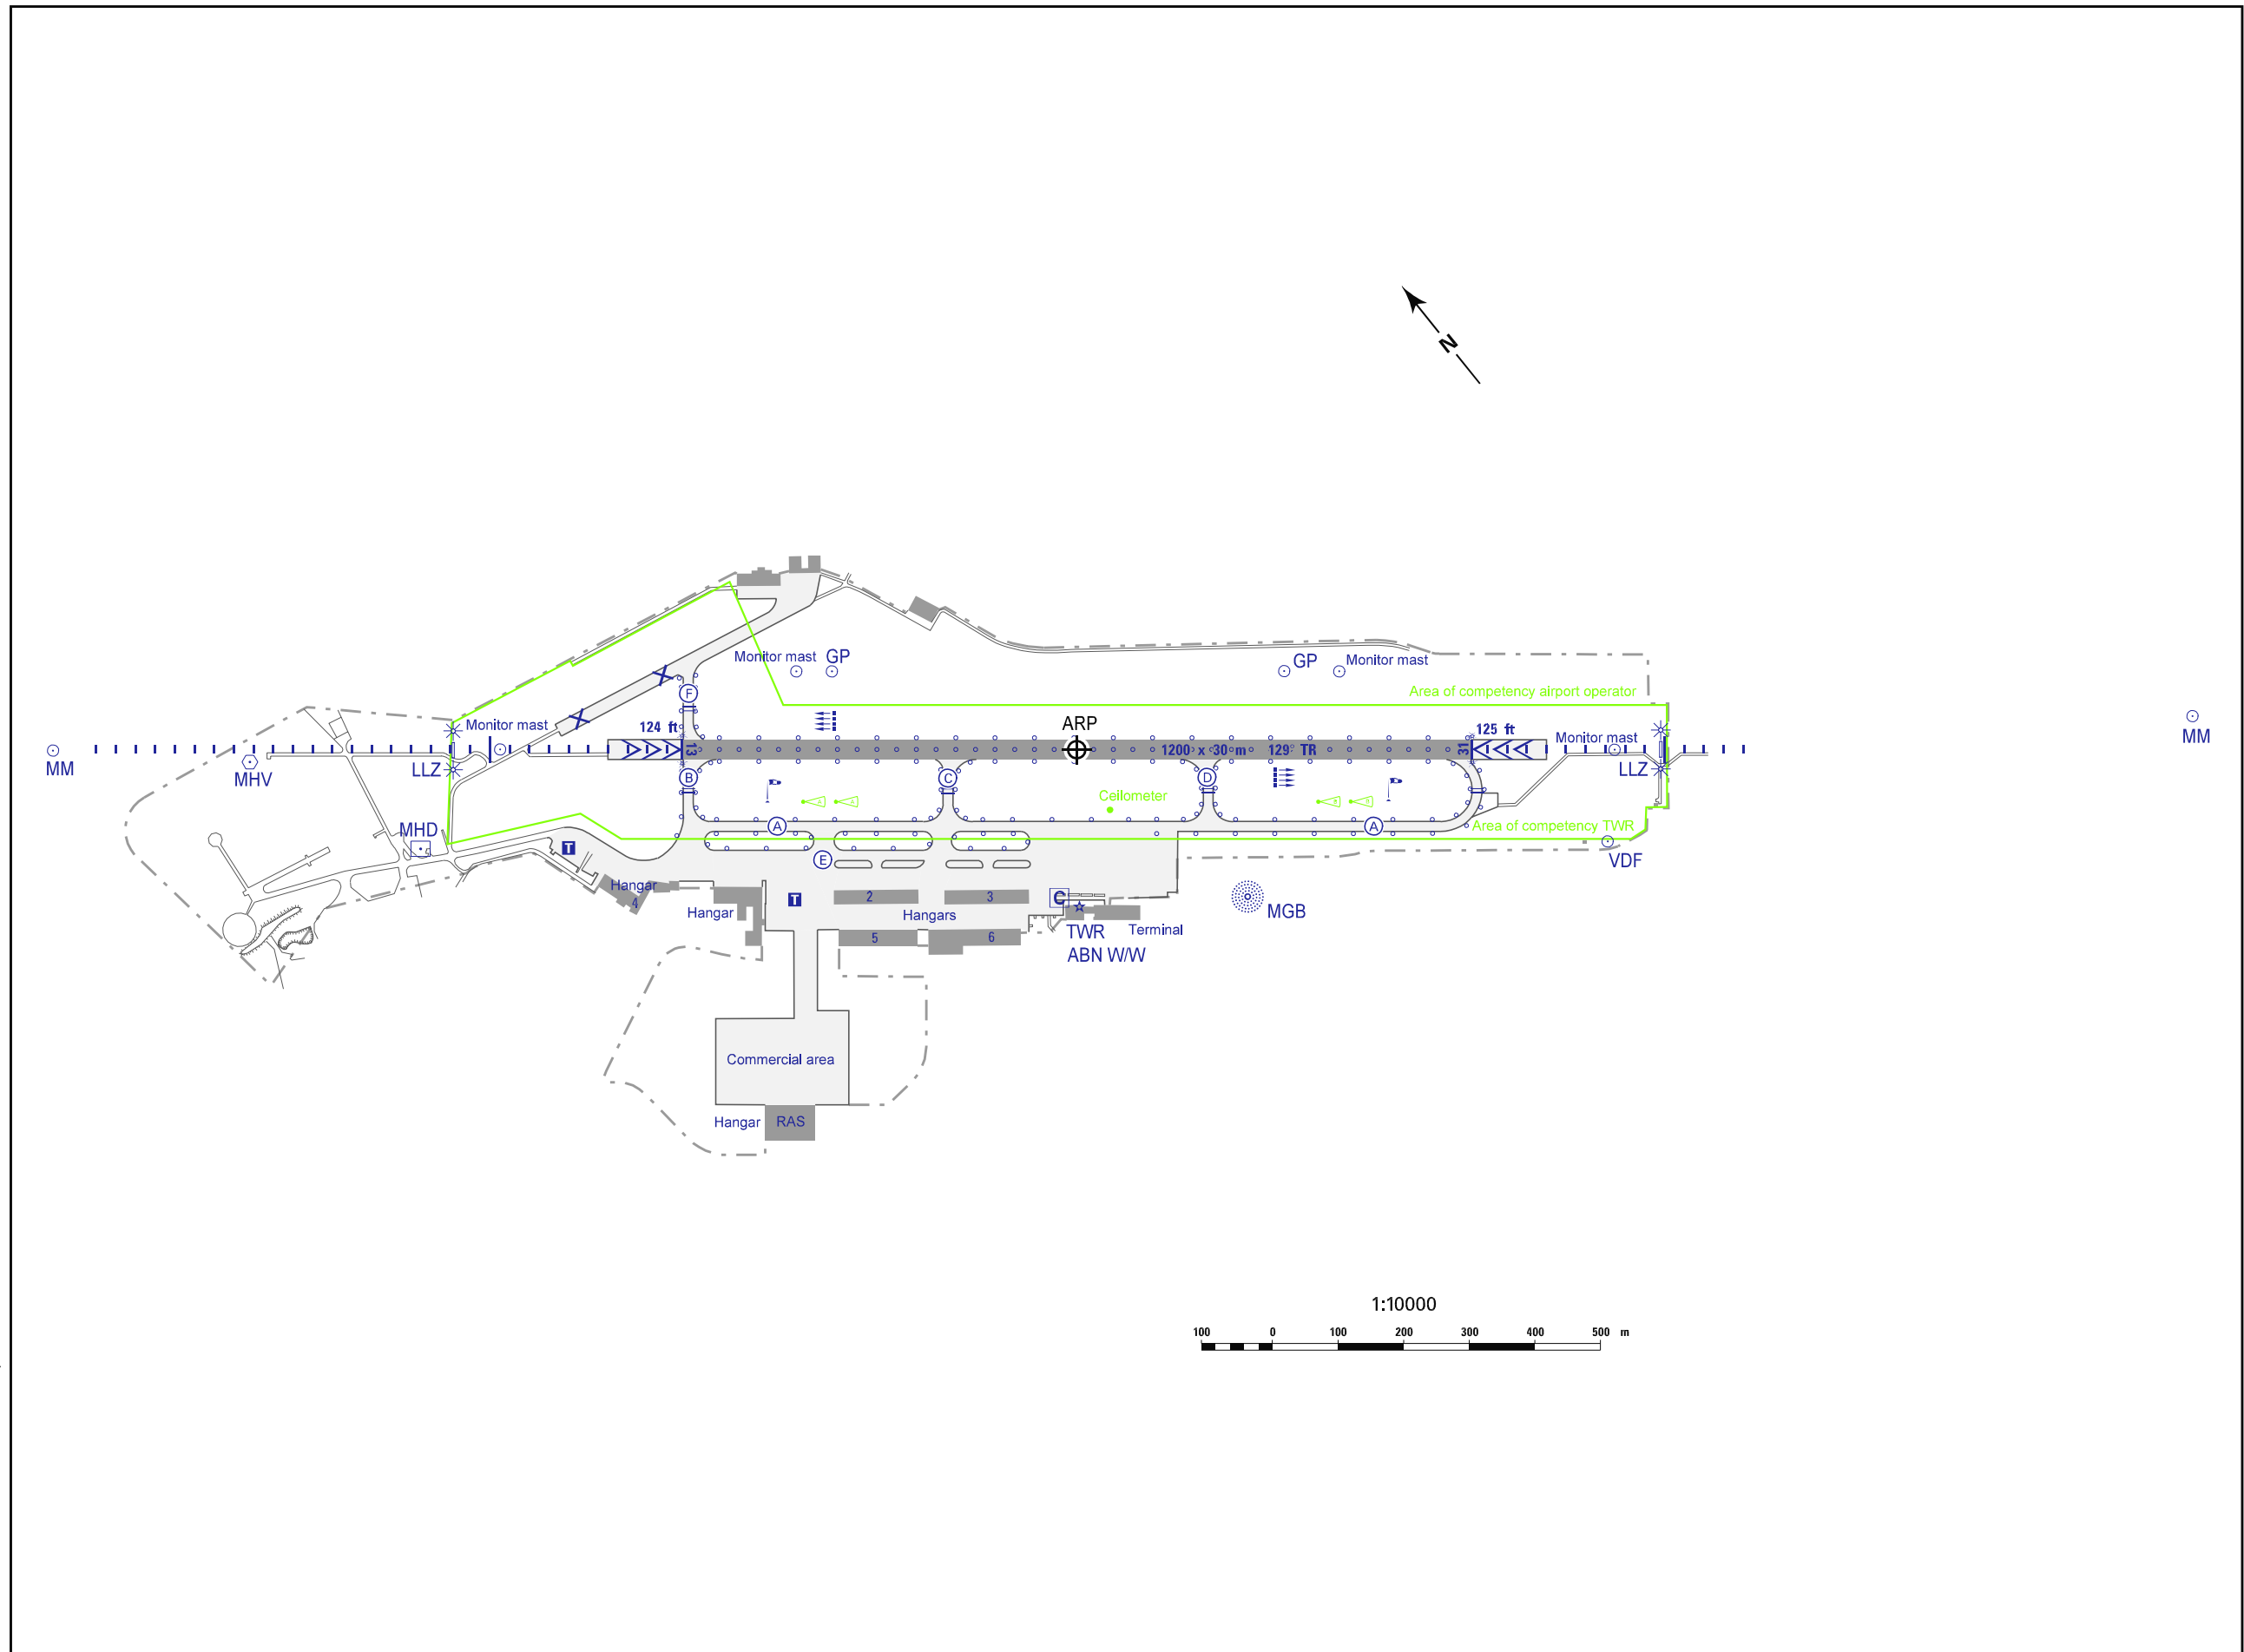

FLUGPLATZKARTE - ICAO  
AERODROME CHART - ICAO

ARP	123 ft	AERODROME
N	51° 13' 49.28"	ELEVATION
E	006° 30' 16.18"	125 ft

MÖNCHENGLADBACH

Correction: Glider strip removed.