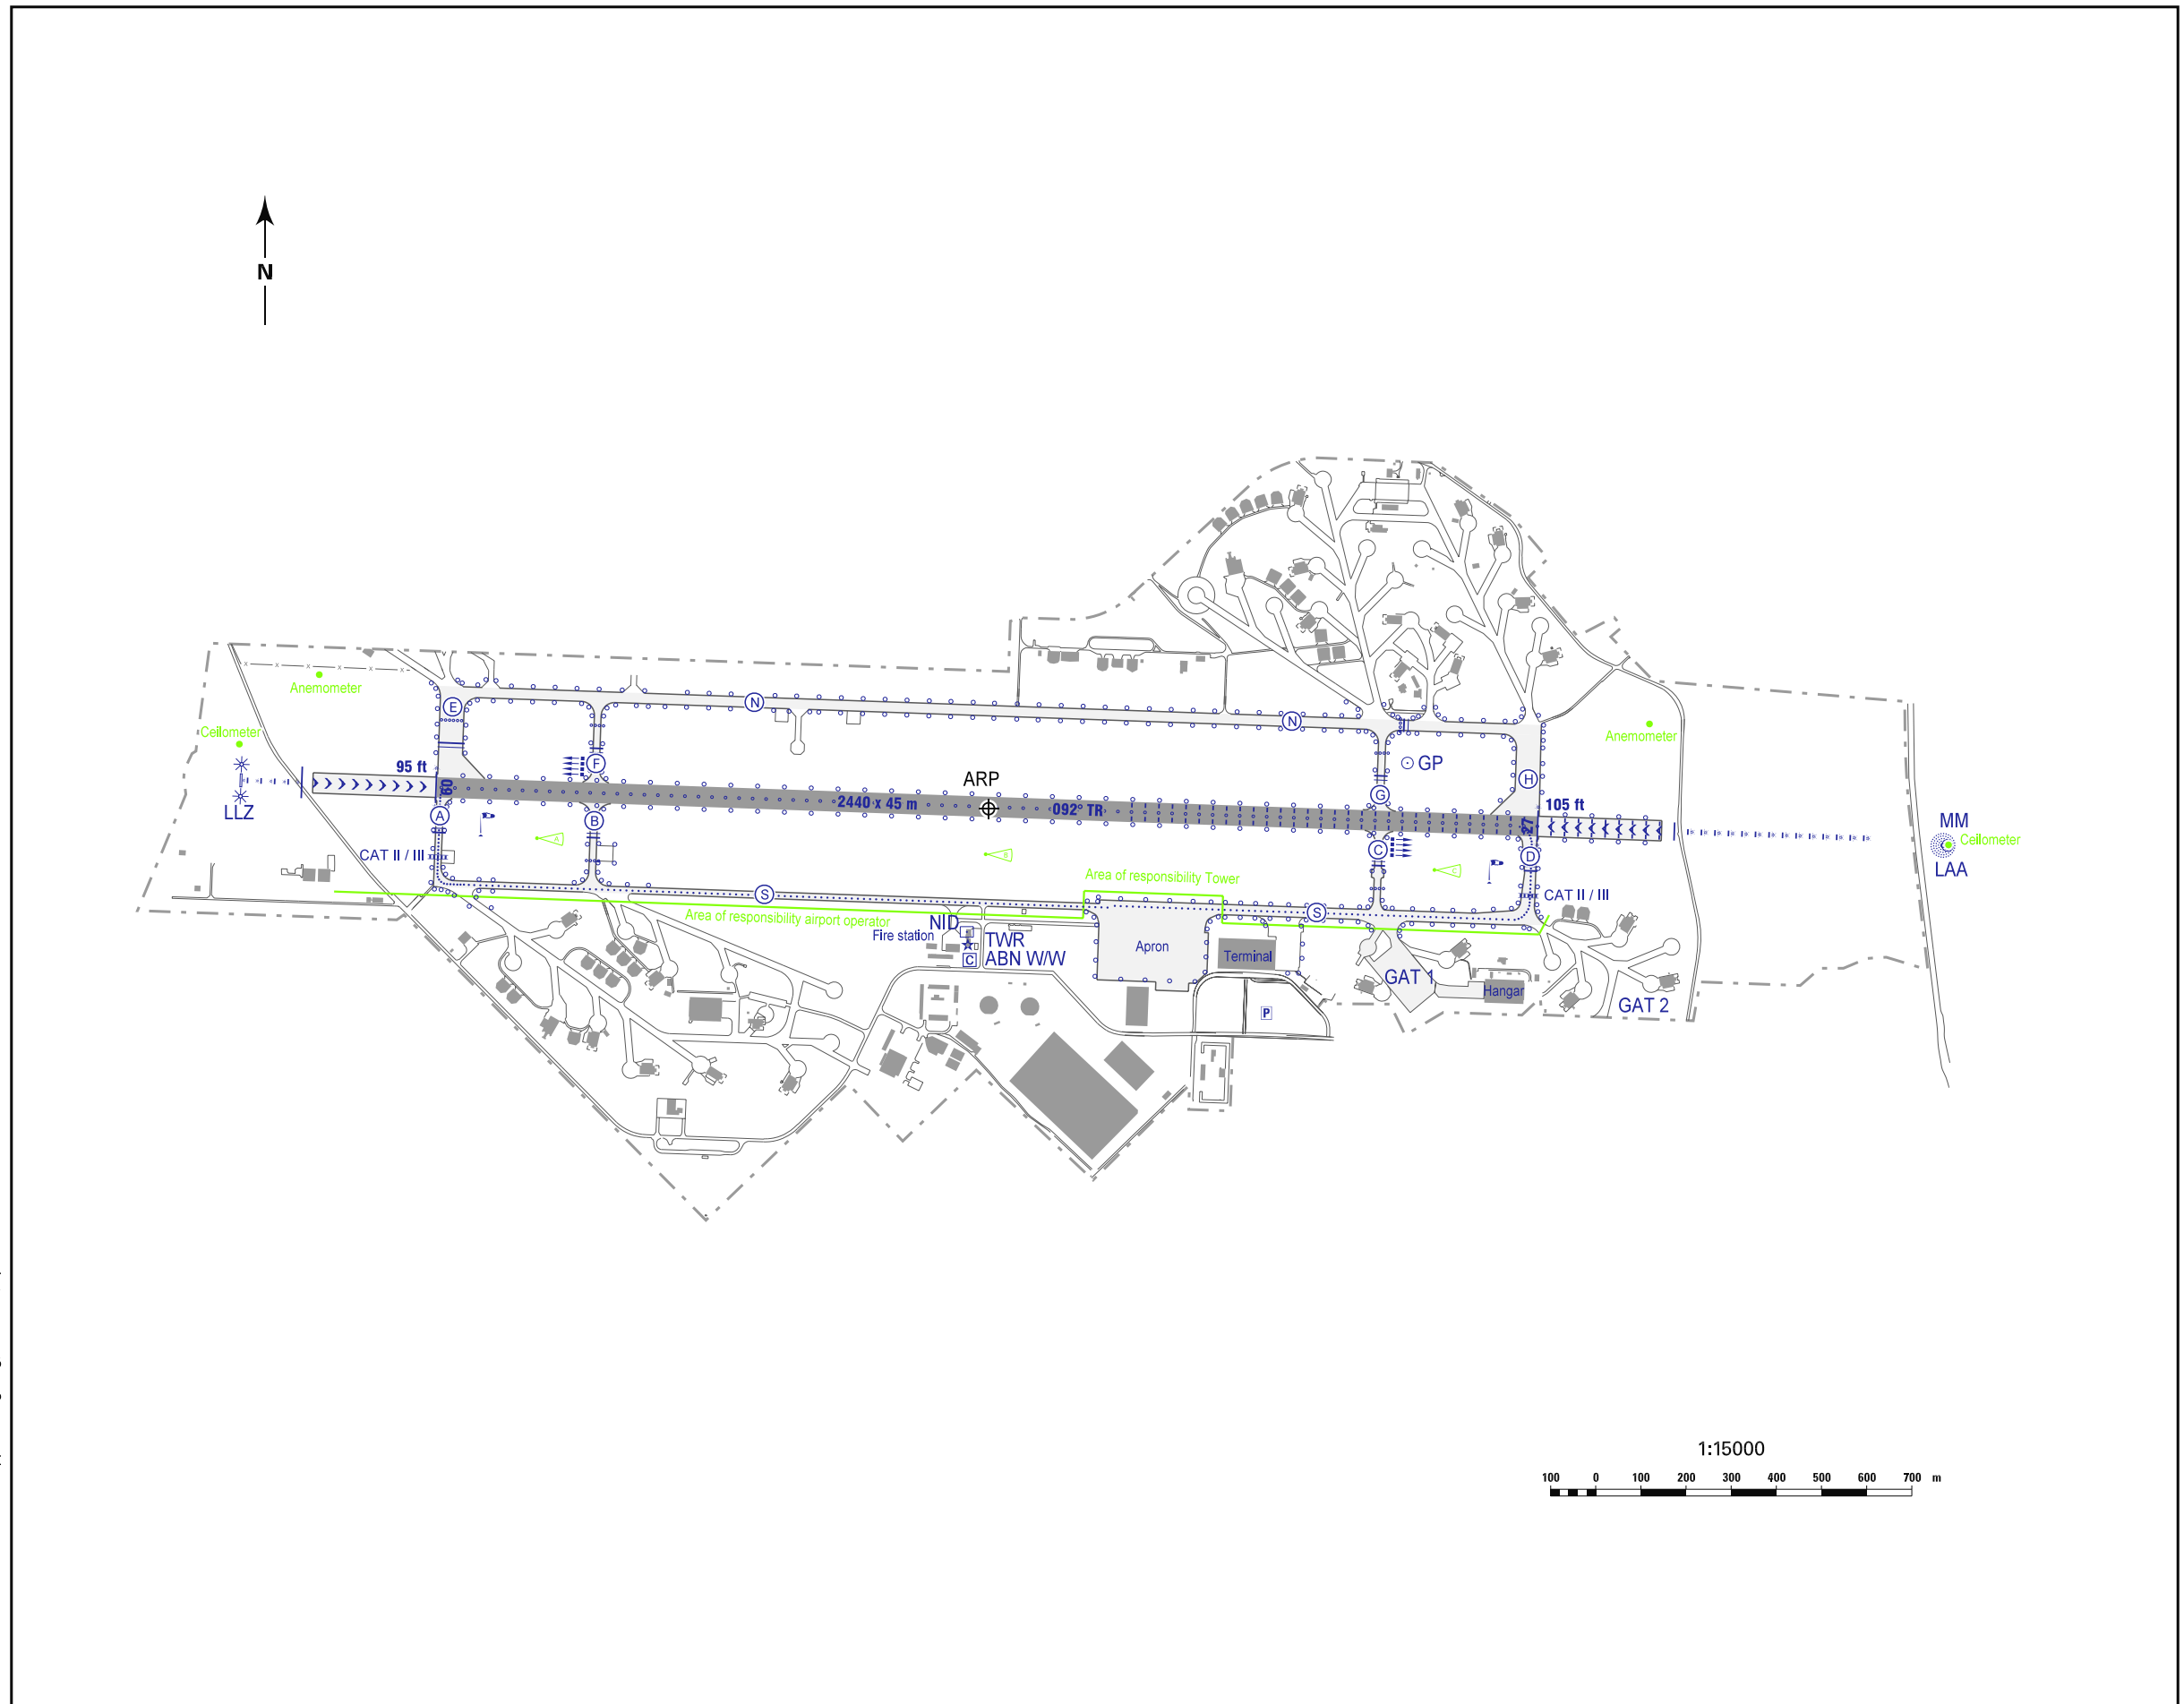

FLUGPLATZKARTE - ICAO  
AERODROME CHART - ICAO

ARP	96 ft	AERODROME
	N 51° 36' 08.69"	ELEVATION
	E 006° 08' 31.82"	106 ft

NIEDERRHEIN

Correction: Approach lighting, CAT II/III, apron.