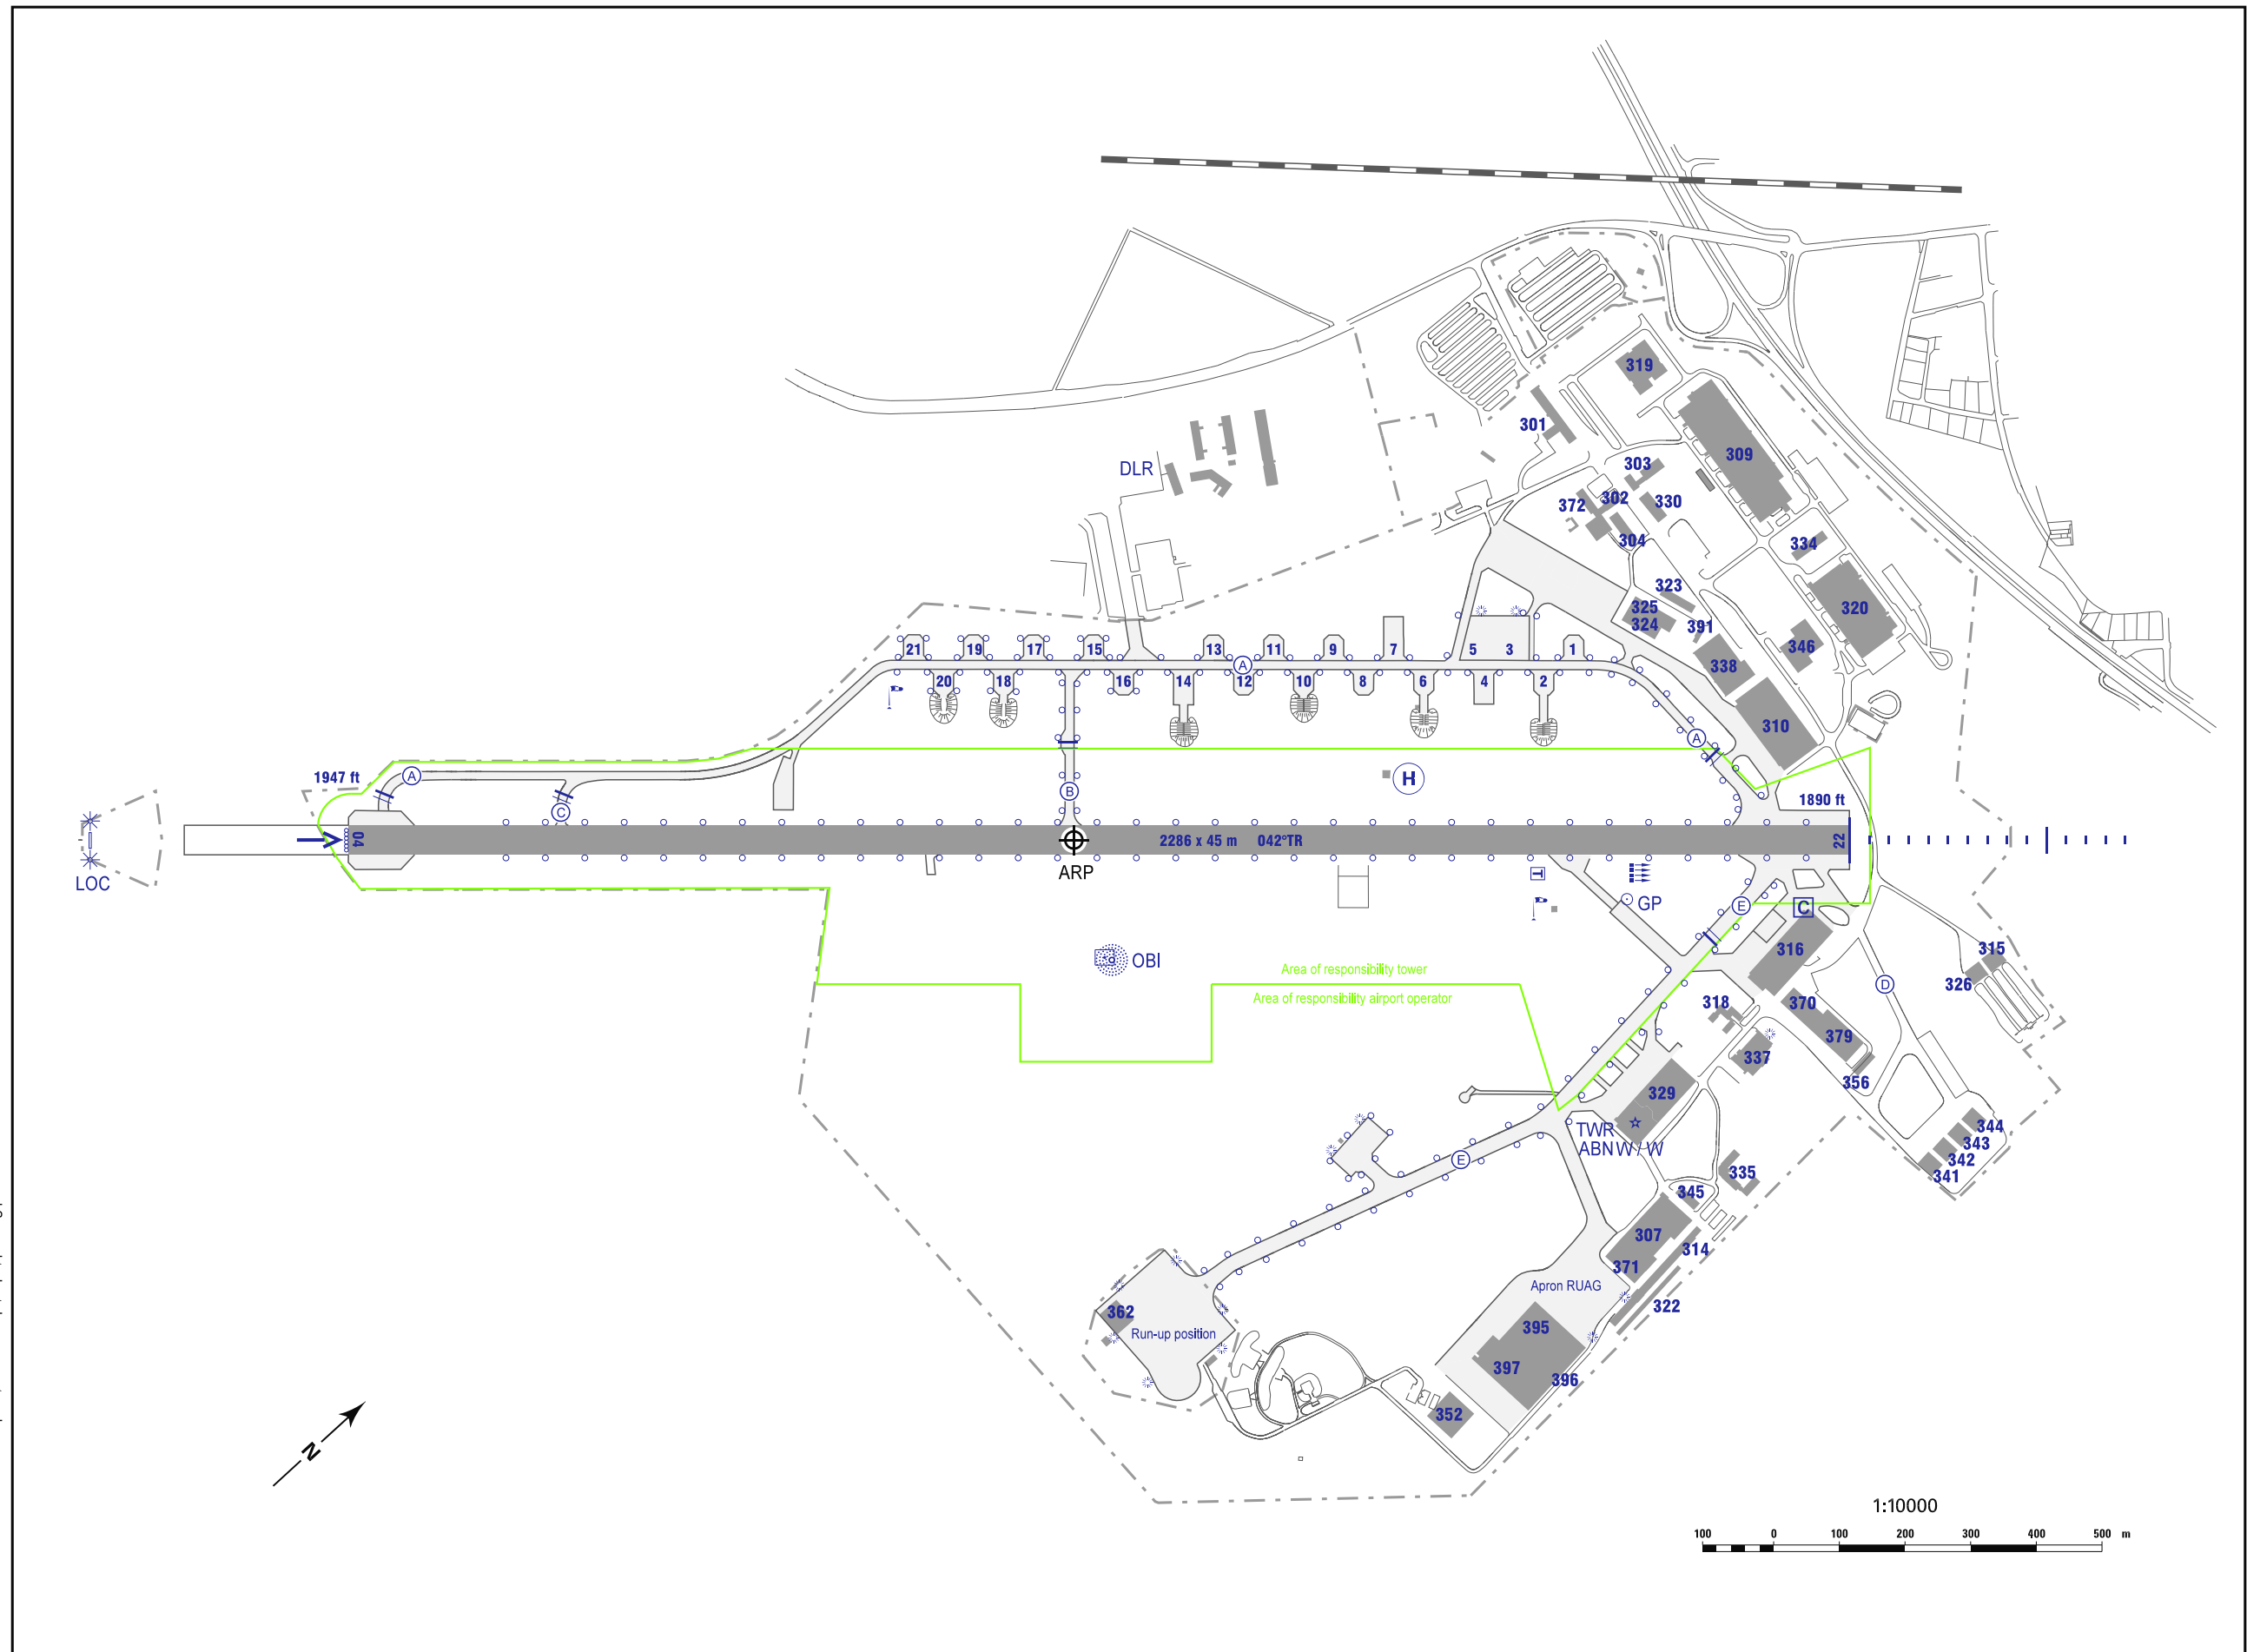

FLUGPLATZKARTE - ICAO
AERODROME CHART - ICAO

ARP 1906 ft	AERODROME
N 48° 04' 52.91"	ELEVATION
E 11° 16' 59.04"	1947 ft

OBERPFAFFENHOFEN

Correction: Apron, area of resp., topo, parking positions.