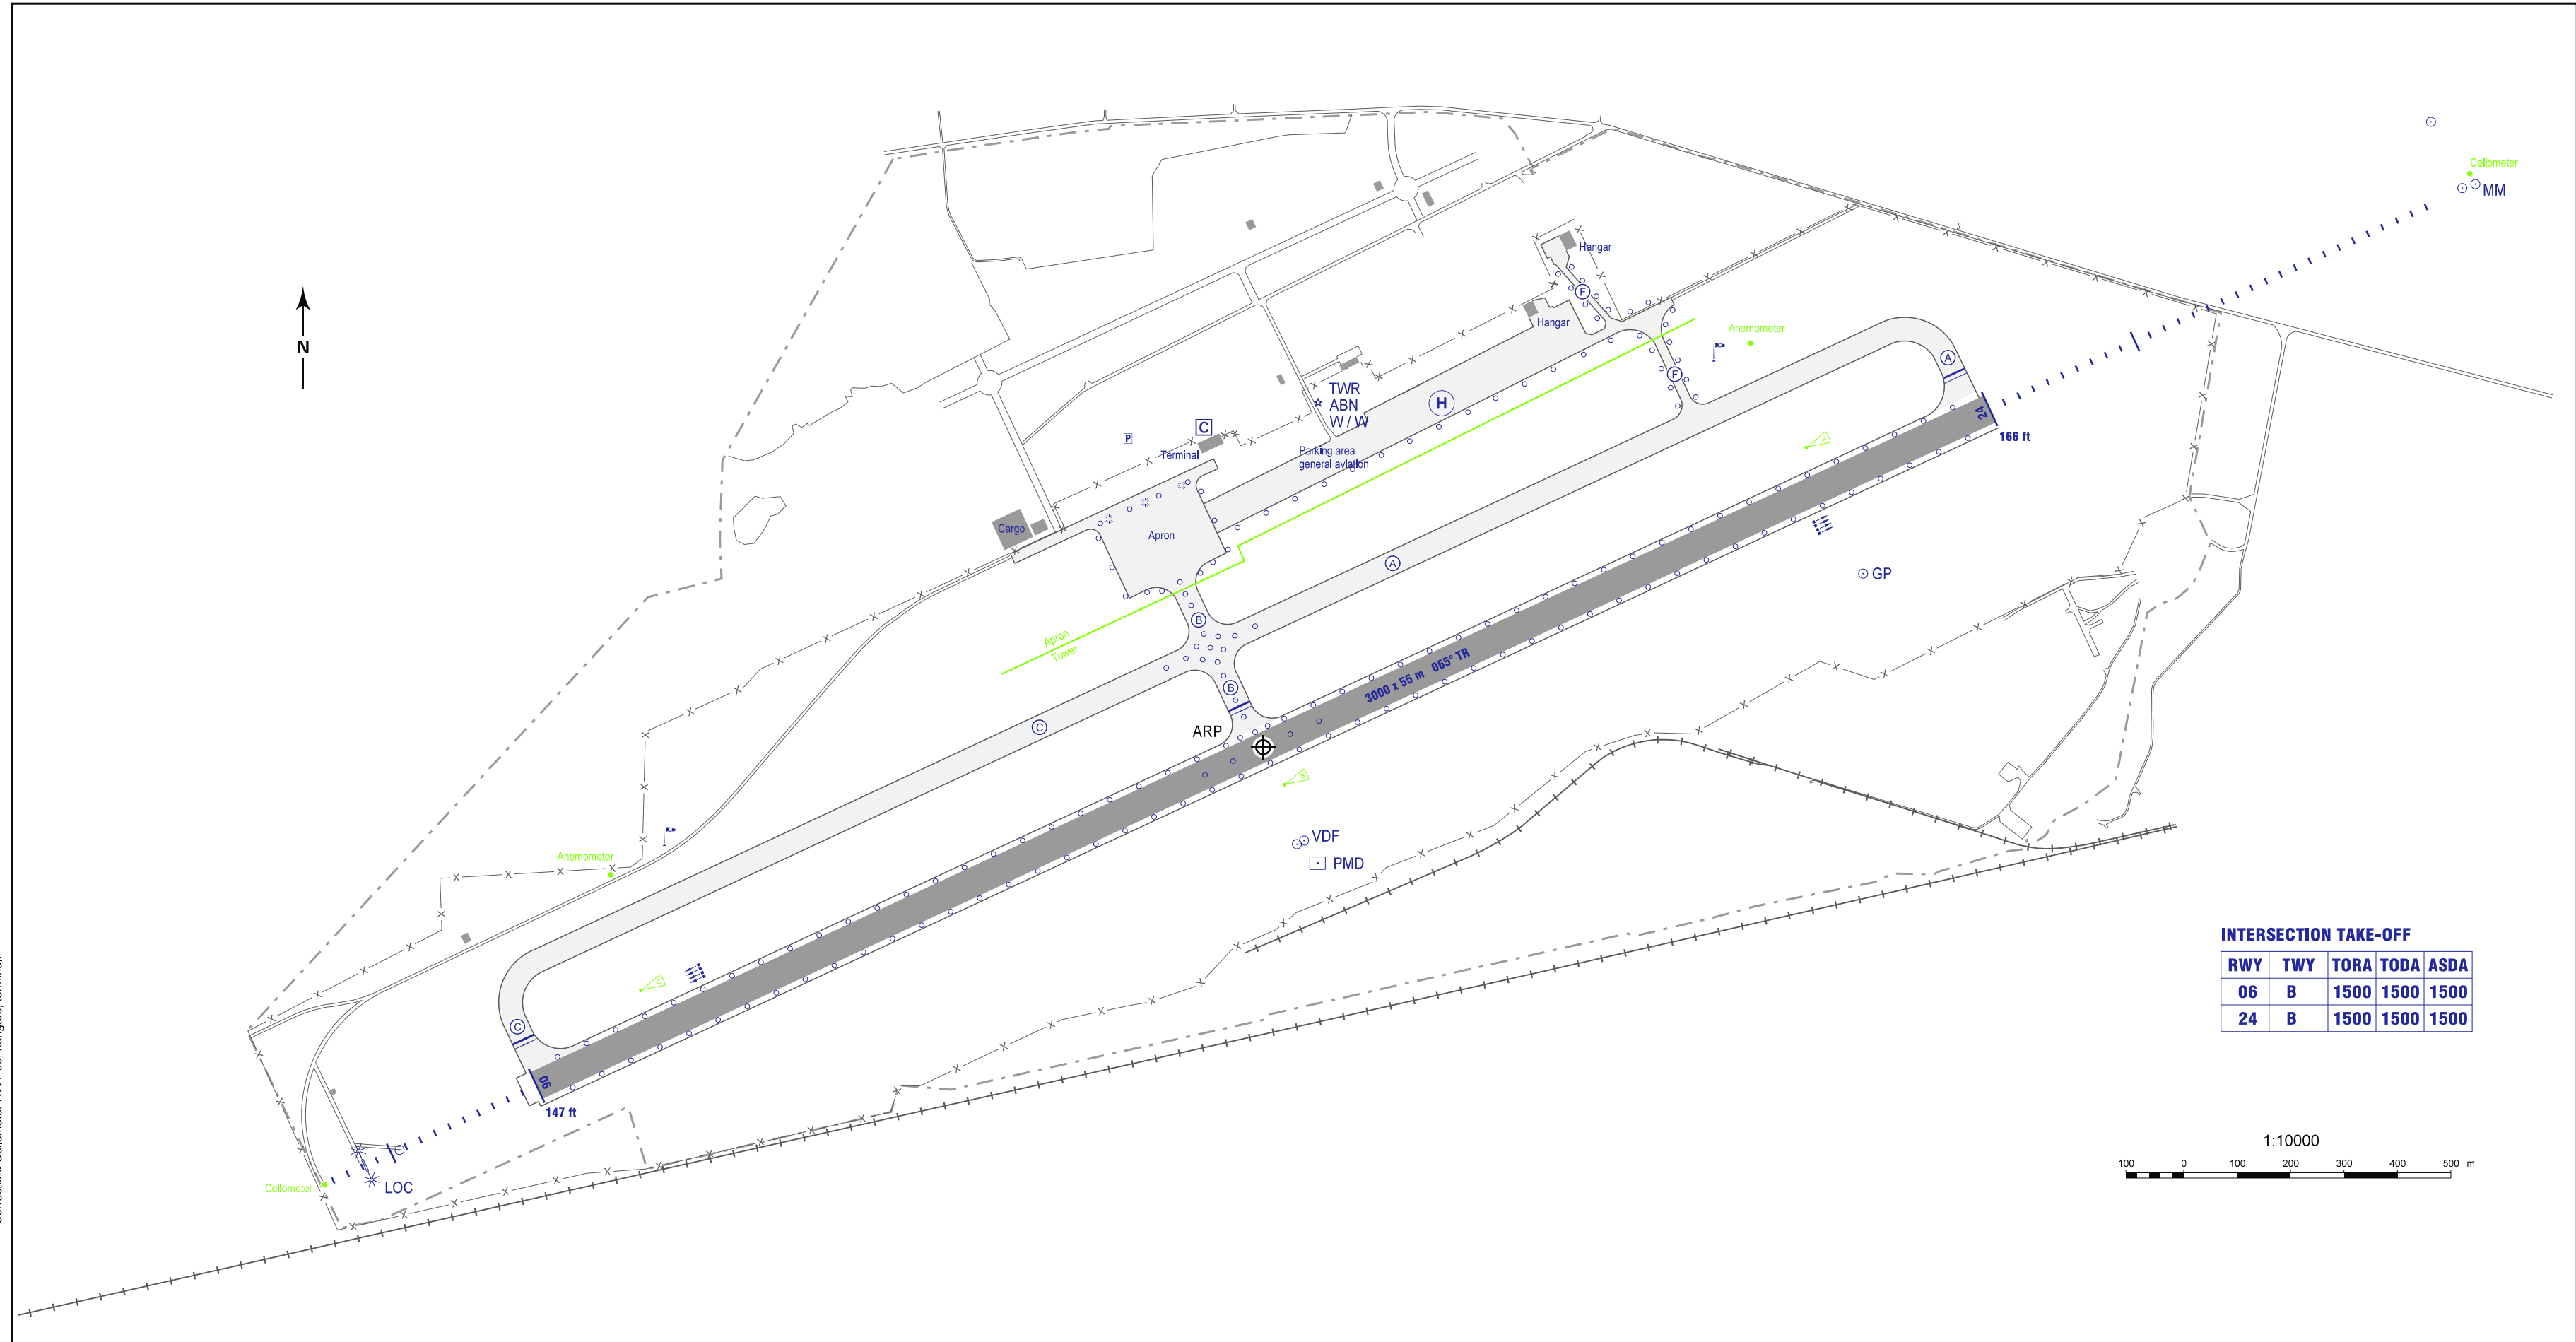

FLUGPLATZKARTE - ICAO  
AERODROME CHART - ICAO

ARP 148 ft  
N 53° 25' 37.19"  
E 011° 47' 00.37"  
AERODROME  
ELEVATION  
166 ft

SCHWERIN-PARCHIM

**INTERSECTION TAKE-OFF**

RWY	TWY	TORA	TODA	ASDA
06	B	1500	1500	1500
24	B	1500	1500	1500

Correction: Cellometer RWY 06, hangars, terminal.