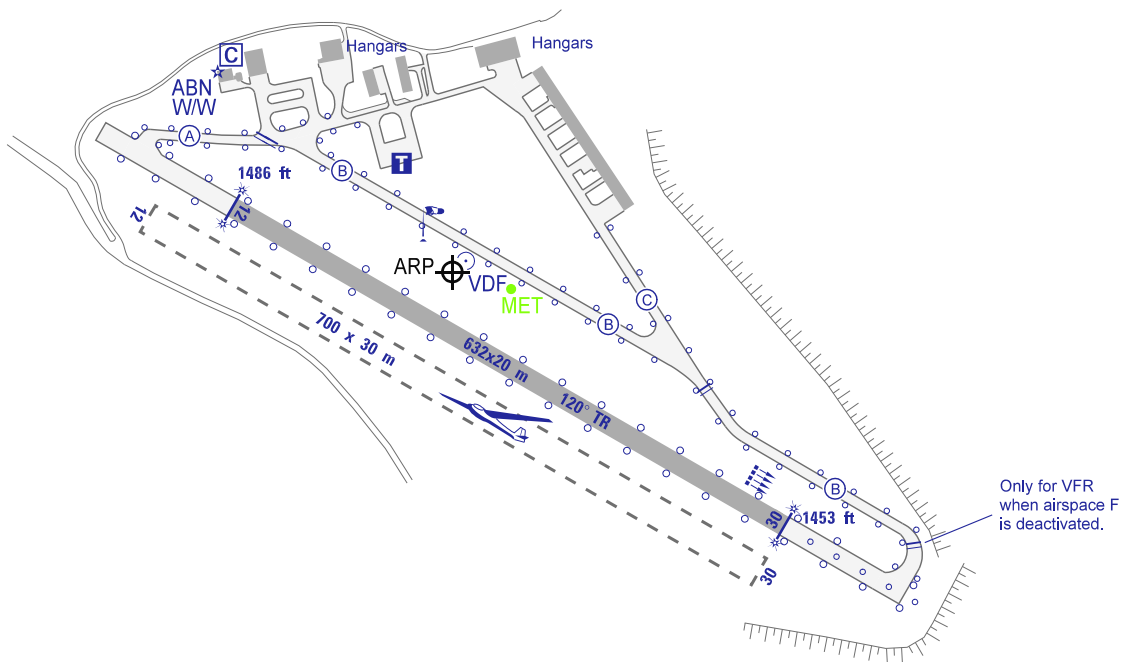

AERODROME CHART - ICAO

ARP 1472 ft  
N 50° 15' 47.80"  
E 010° 59' 42.18"

AERODROME  
ELEVATION  
1486 ft

COBURG-BRANDENSTEINSEBENE

1:7500

Correction: Aerodrome elevation, thresholds, runway, approach lights, stopbars, PAPI, topo.