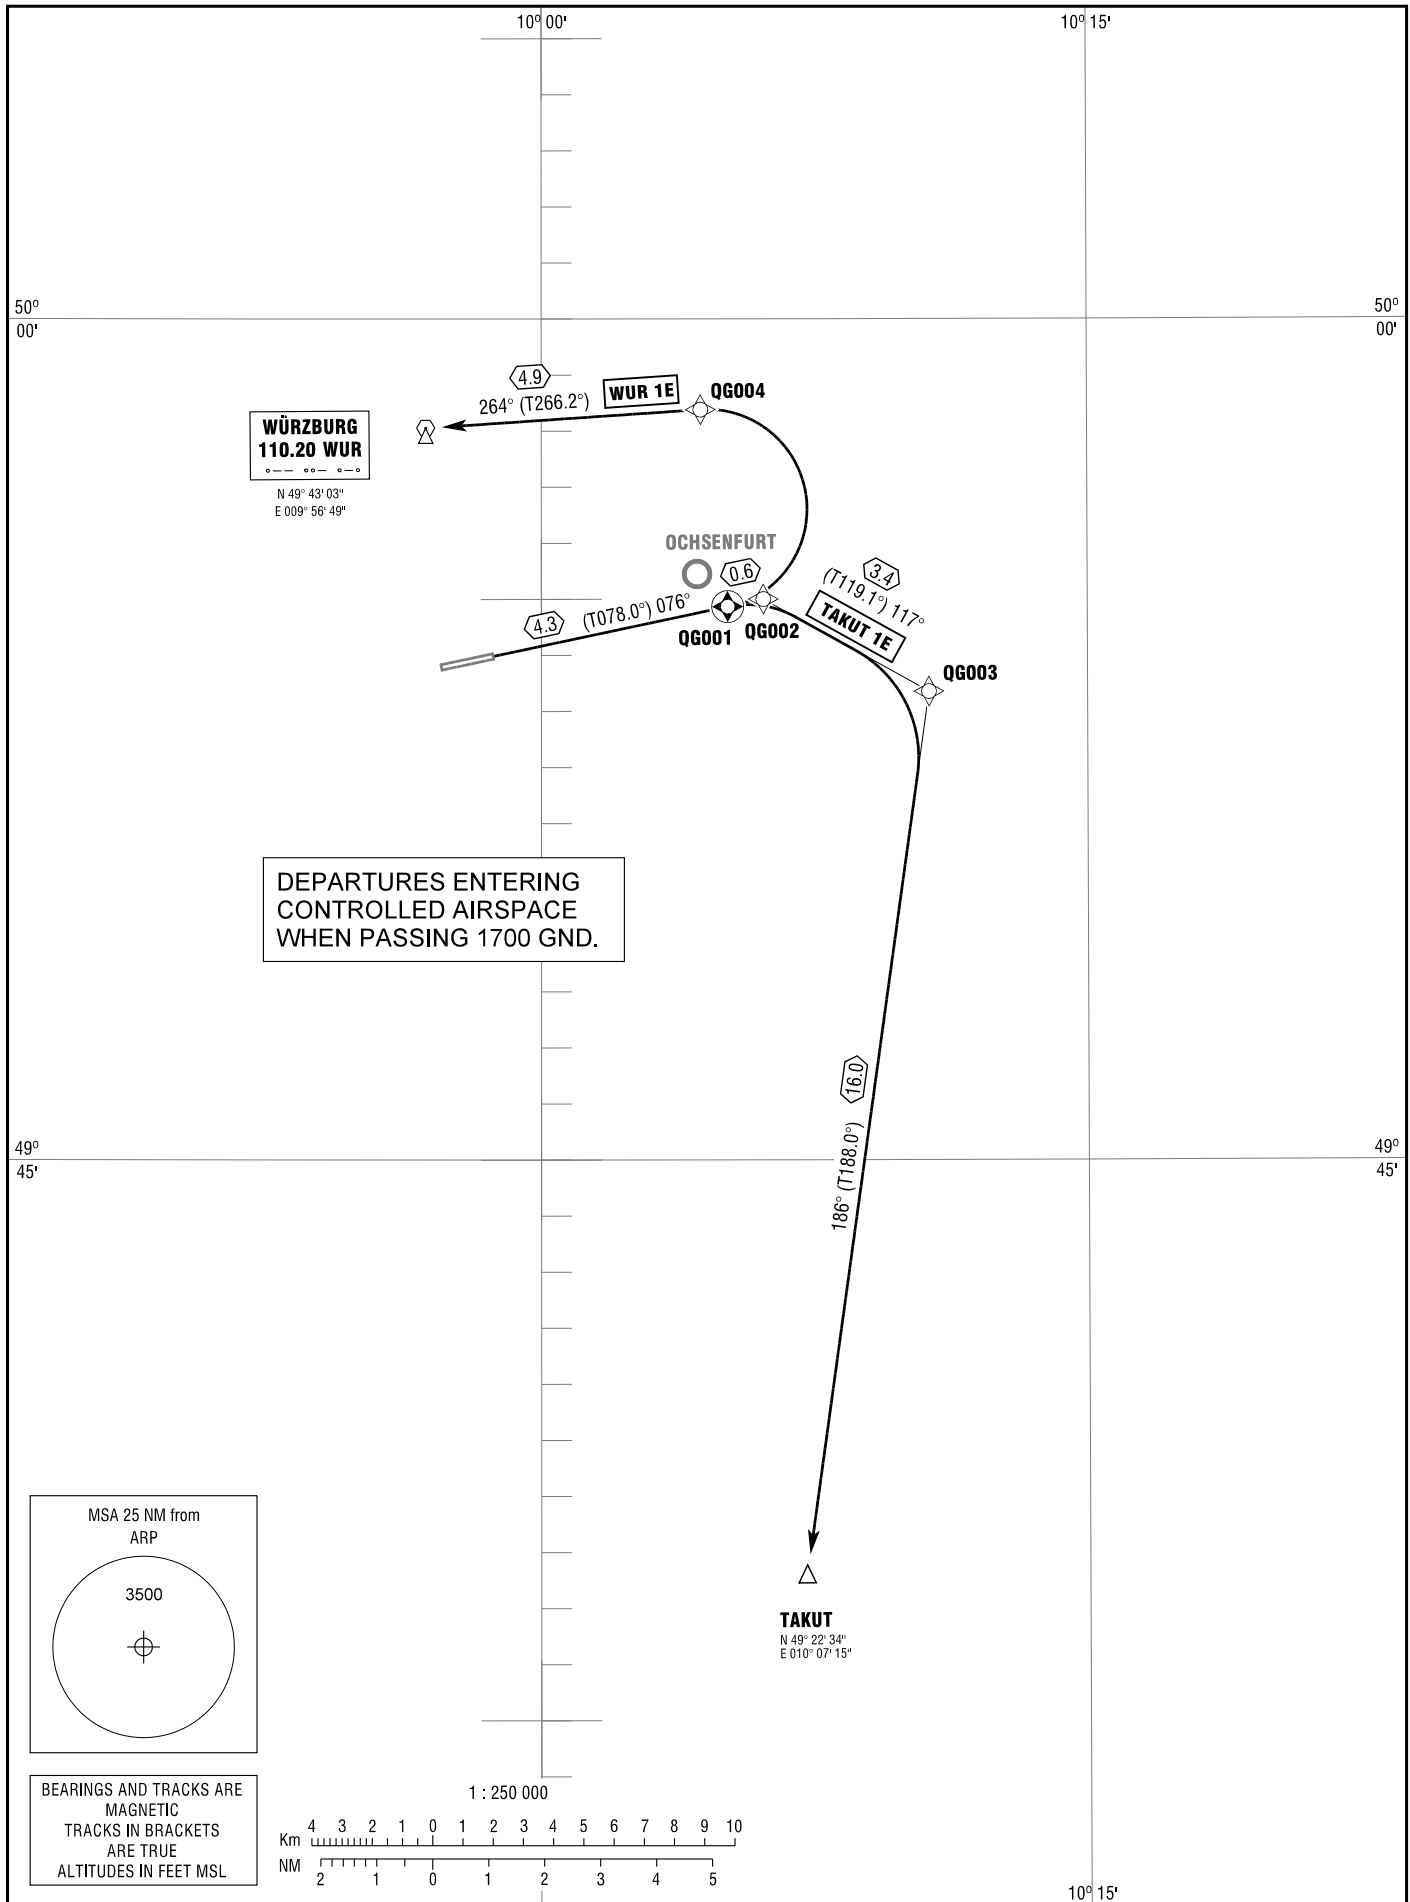

GIEBELSTADT
RWY 08

STETTEN RADAR	135.600
LANGEN RADAR	135.725
GIEBELSTADT INFO	122.500

TRANSITION
ALTITUDE 5000
VAR 2° E

STANDARD DEPARTURE
CHART - INSTRUMENT
RNAV (GPS)

Correction: Note added.