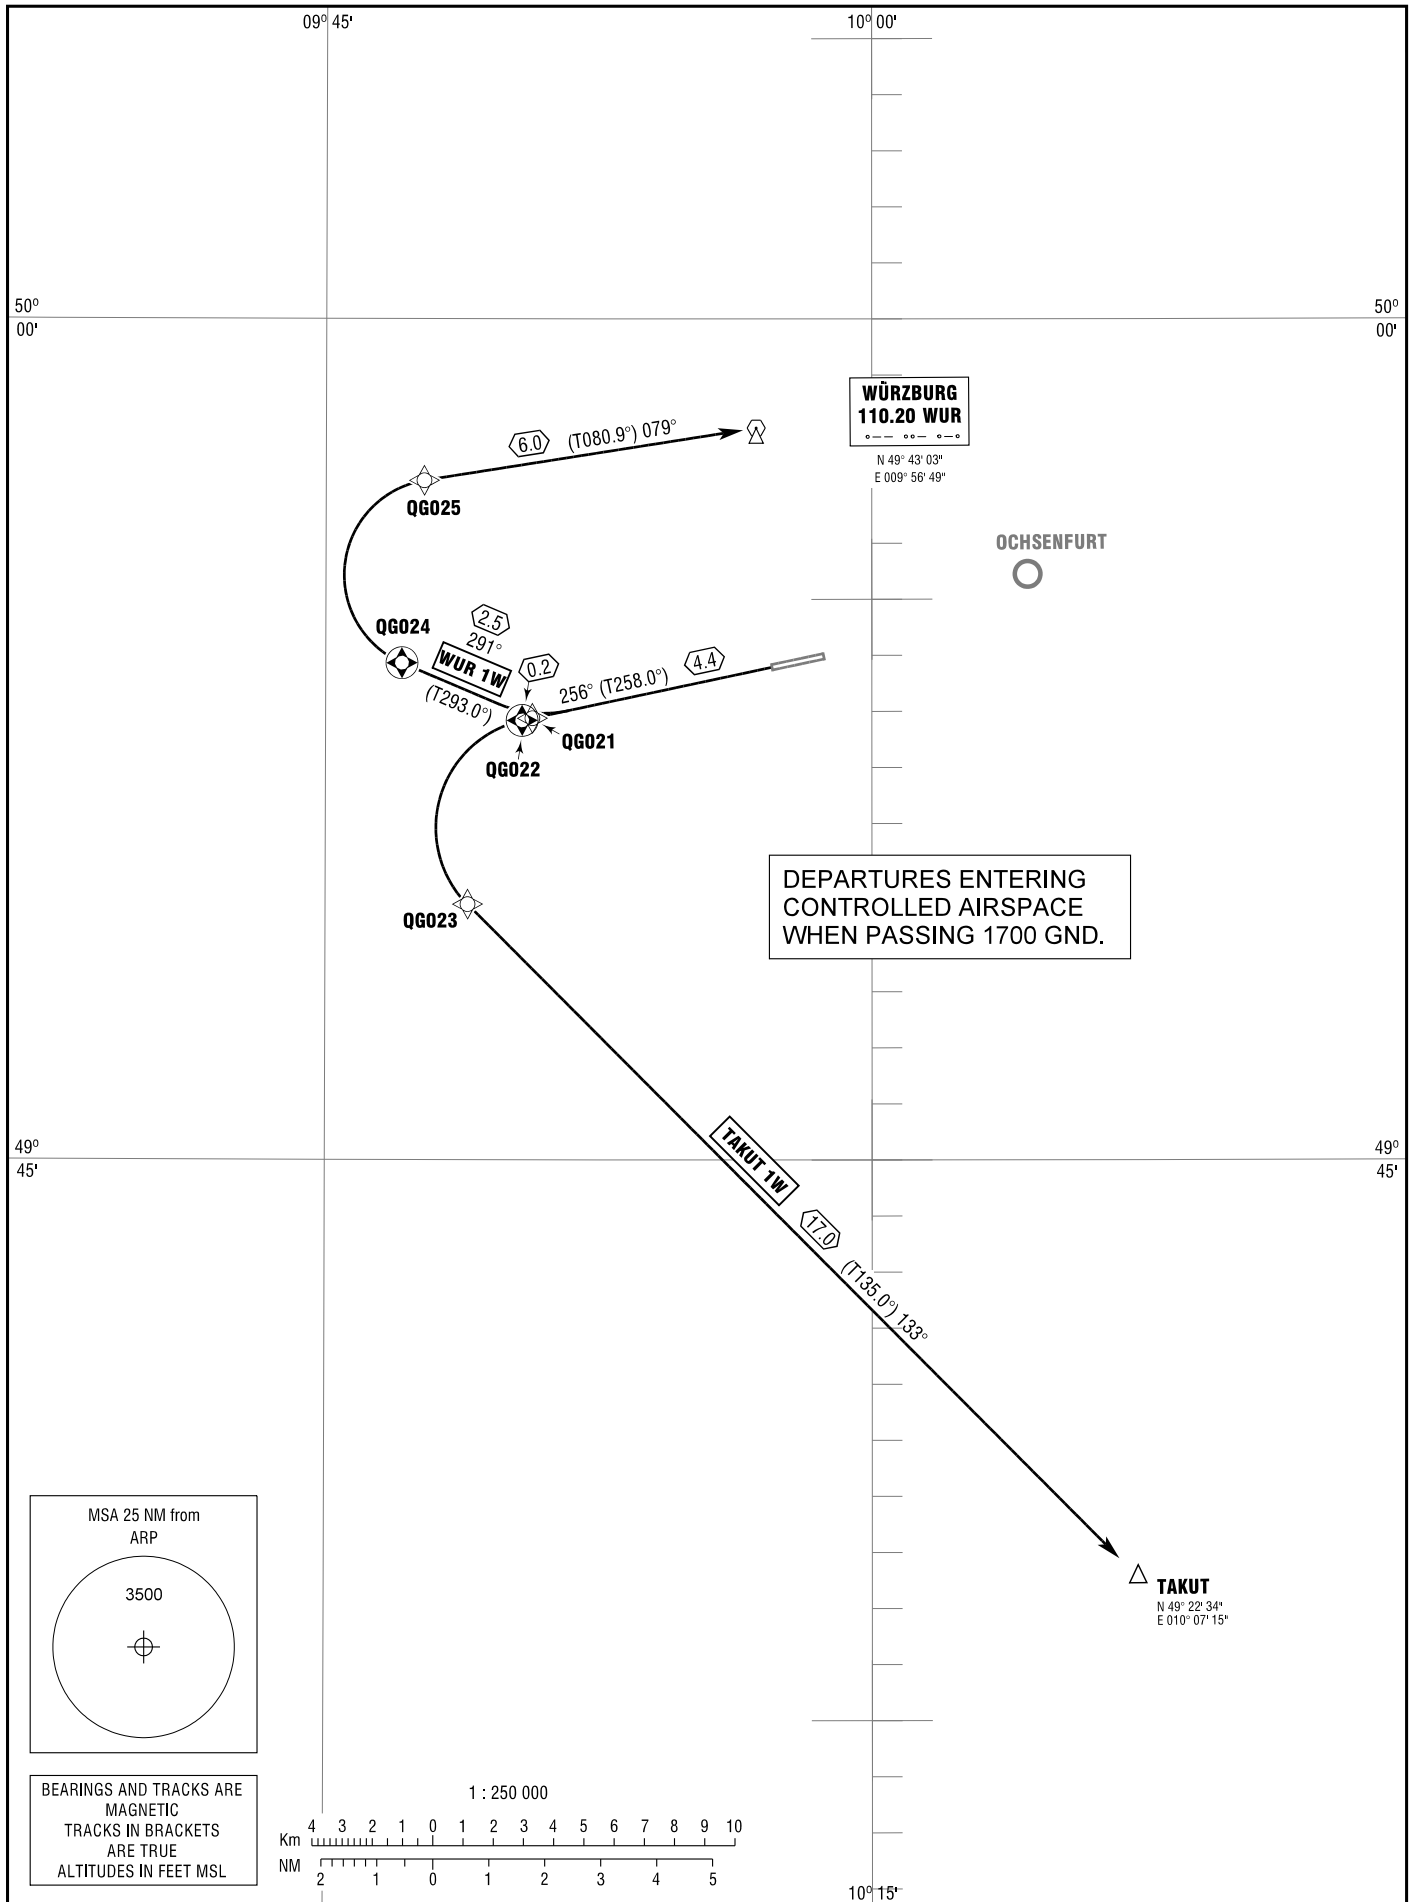

GIEBELSTADT
RWY 26

STETTEN RADAR	135.600
LANGEN RADAR	135.725
GIEBELSTADT INFO	122.500

TRANSITION
ALTITUDE 5000
VAR 2° E

STANDARD DEPARTURE
CHART - INSTRUMENT
RNAV (GPS)

Correction: Note added.