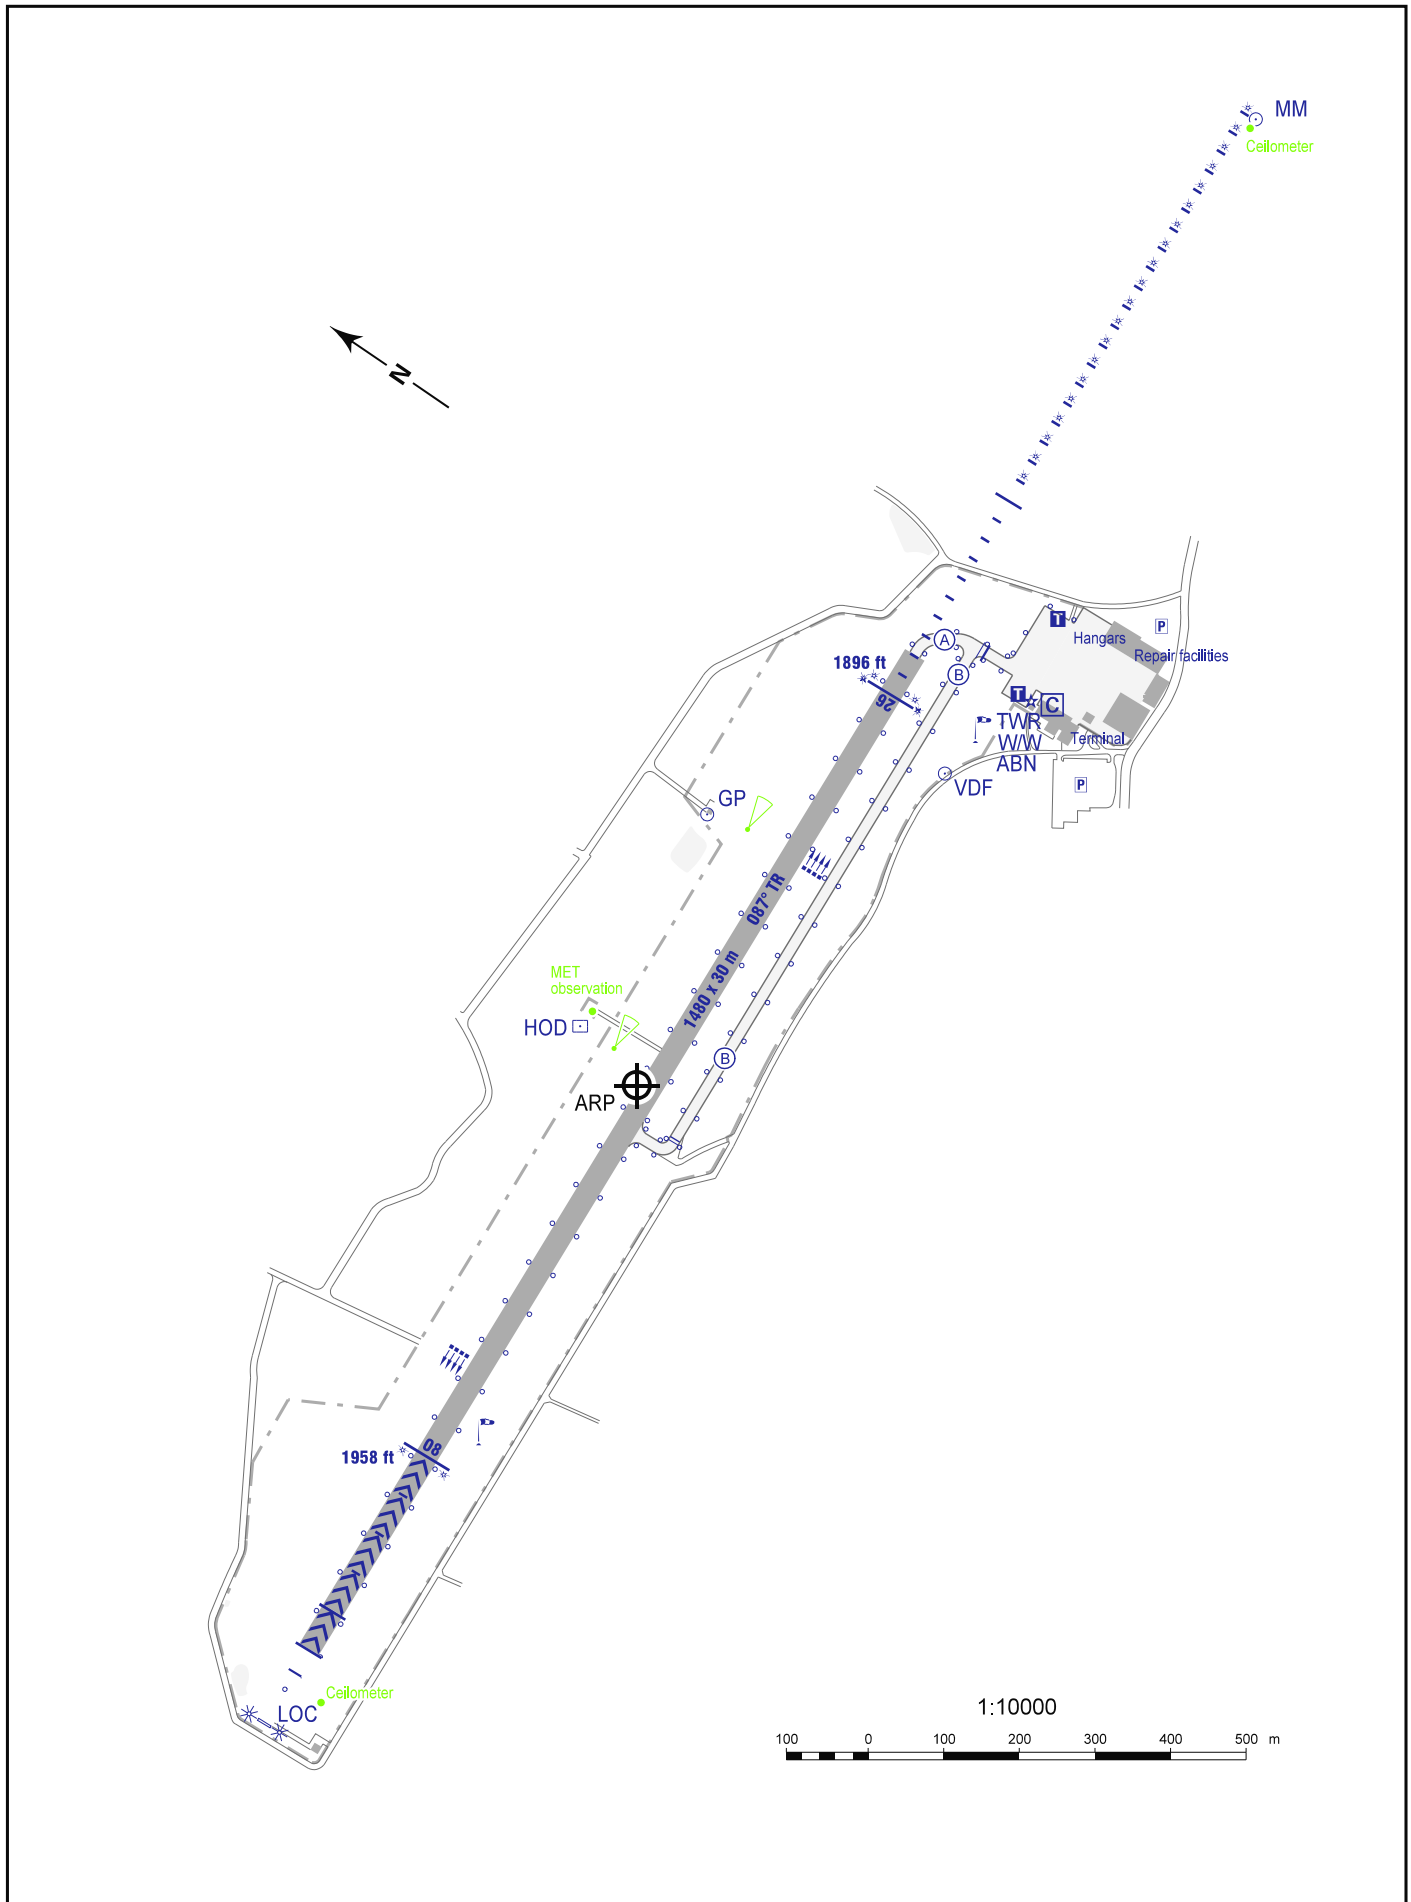

FLUGPLATZKARTE - ICAO
AERODROME CHART - ICAO

ARP 1921 ft	AERODROME
N 50° 17' 19.81"	ELEVATION
E 11° 51' 17.71"	1960 ft

HOF-PLAUEN

Correction: Threshold designations, LOC 08 deleted, hangars, apron, topo.