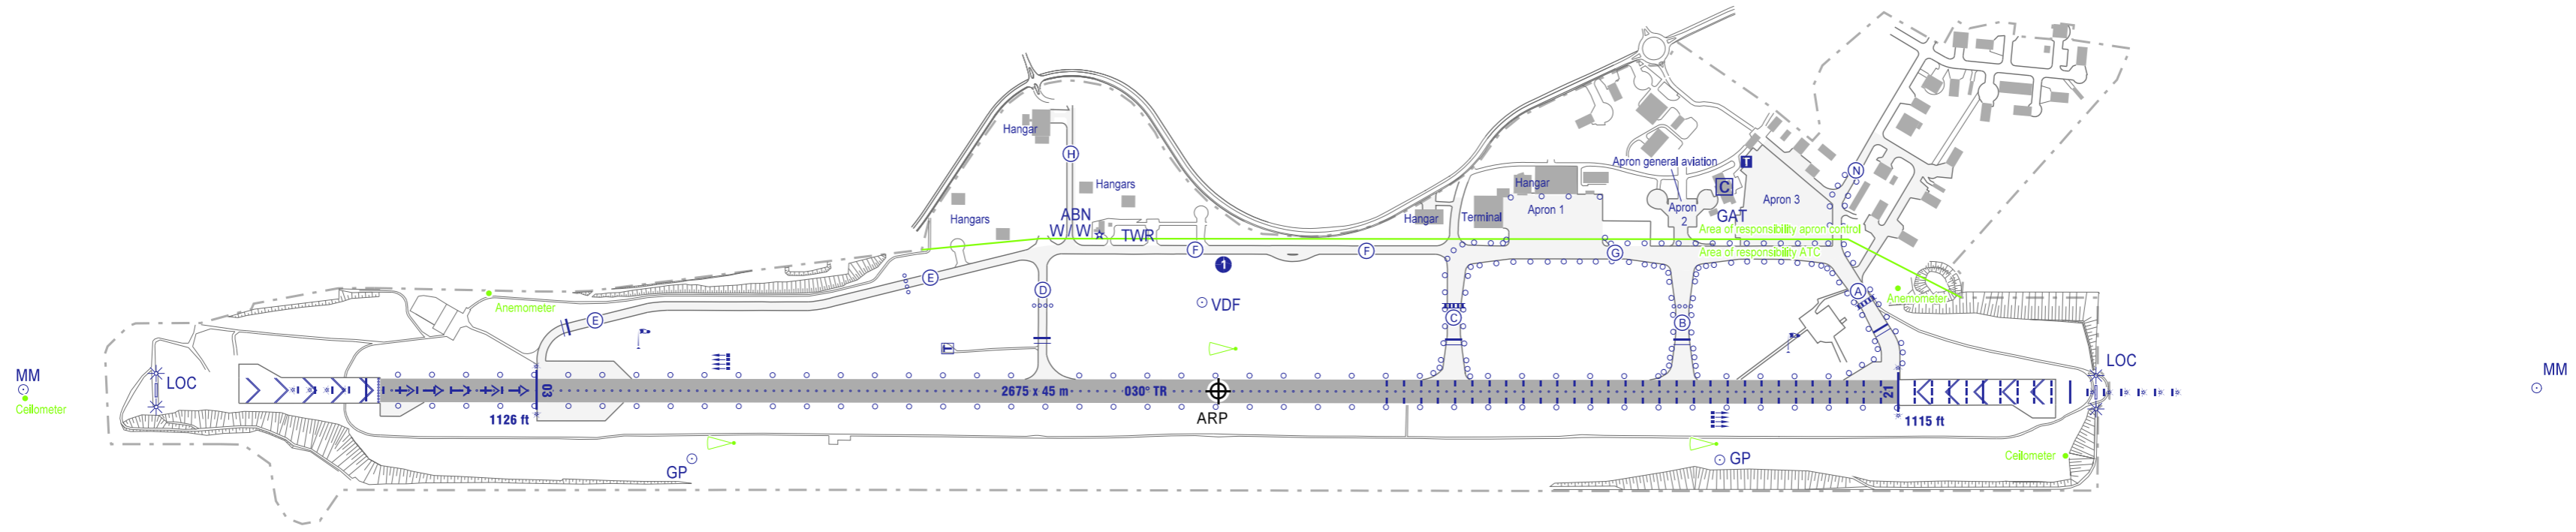

FLUGPLATZKARTE - ICAO  
AERODROME CHART - ICAO

ARP 1132 ft  
N 49° 12' 34.29"  
E 007° 24' 02.33"

AERODROME  
ELEVATION  
1133 ft

ZWEIBRÜCKEN

Supplementary Information

- 1 TWY F: Aircraft up to 5700 kg only.

INTERSECTION TAKE-OFF

RWY	TWY	TORA	TODA	ASDA
03	E	2400	2725	2400
03	D	1518	1843	1518
03	C	797	1122	797
21	B	2304	2679	2304
21	C	1901	2276	1901
21	D	1172	1547	1172

1:10000

Correction: Approach lighting, stopbars, topo.