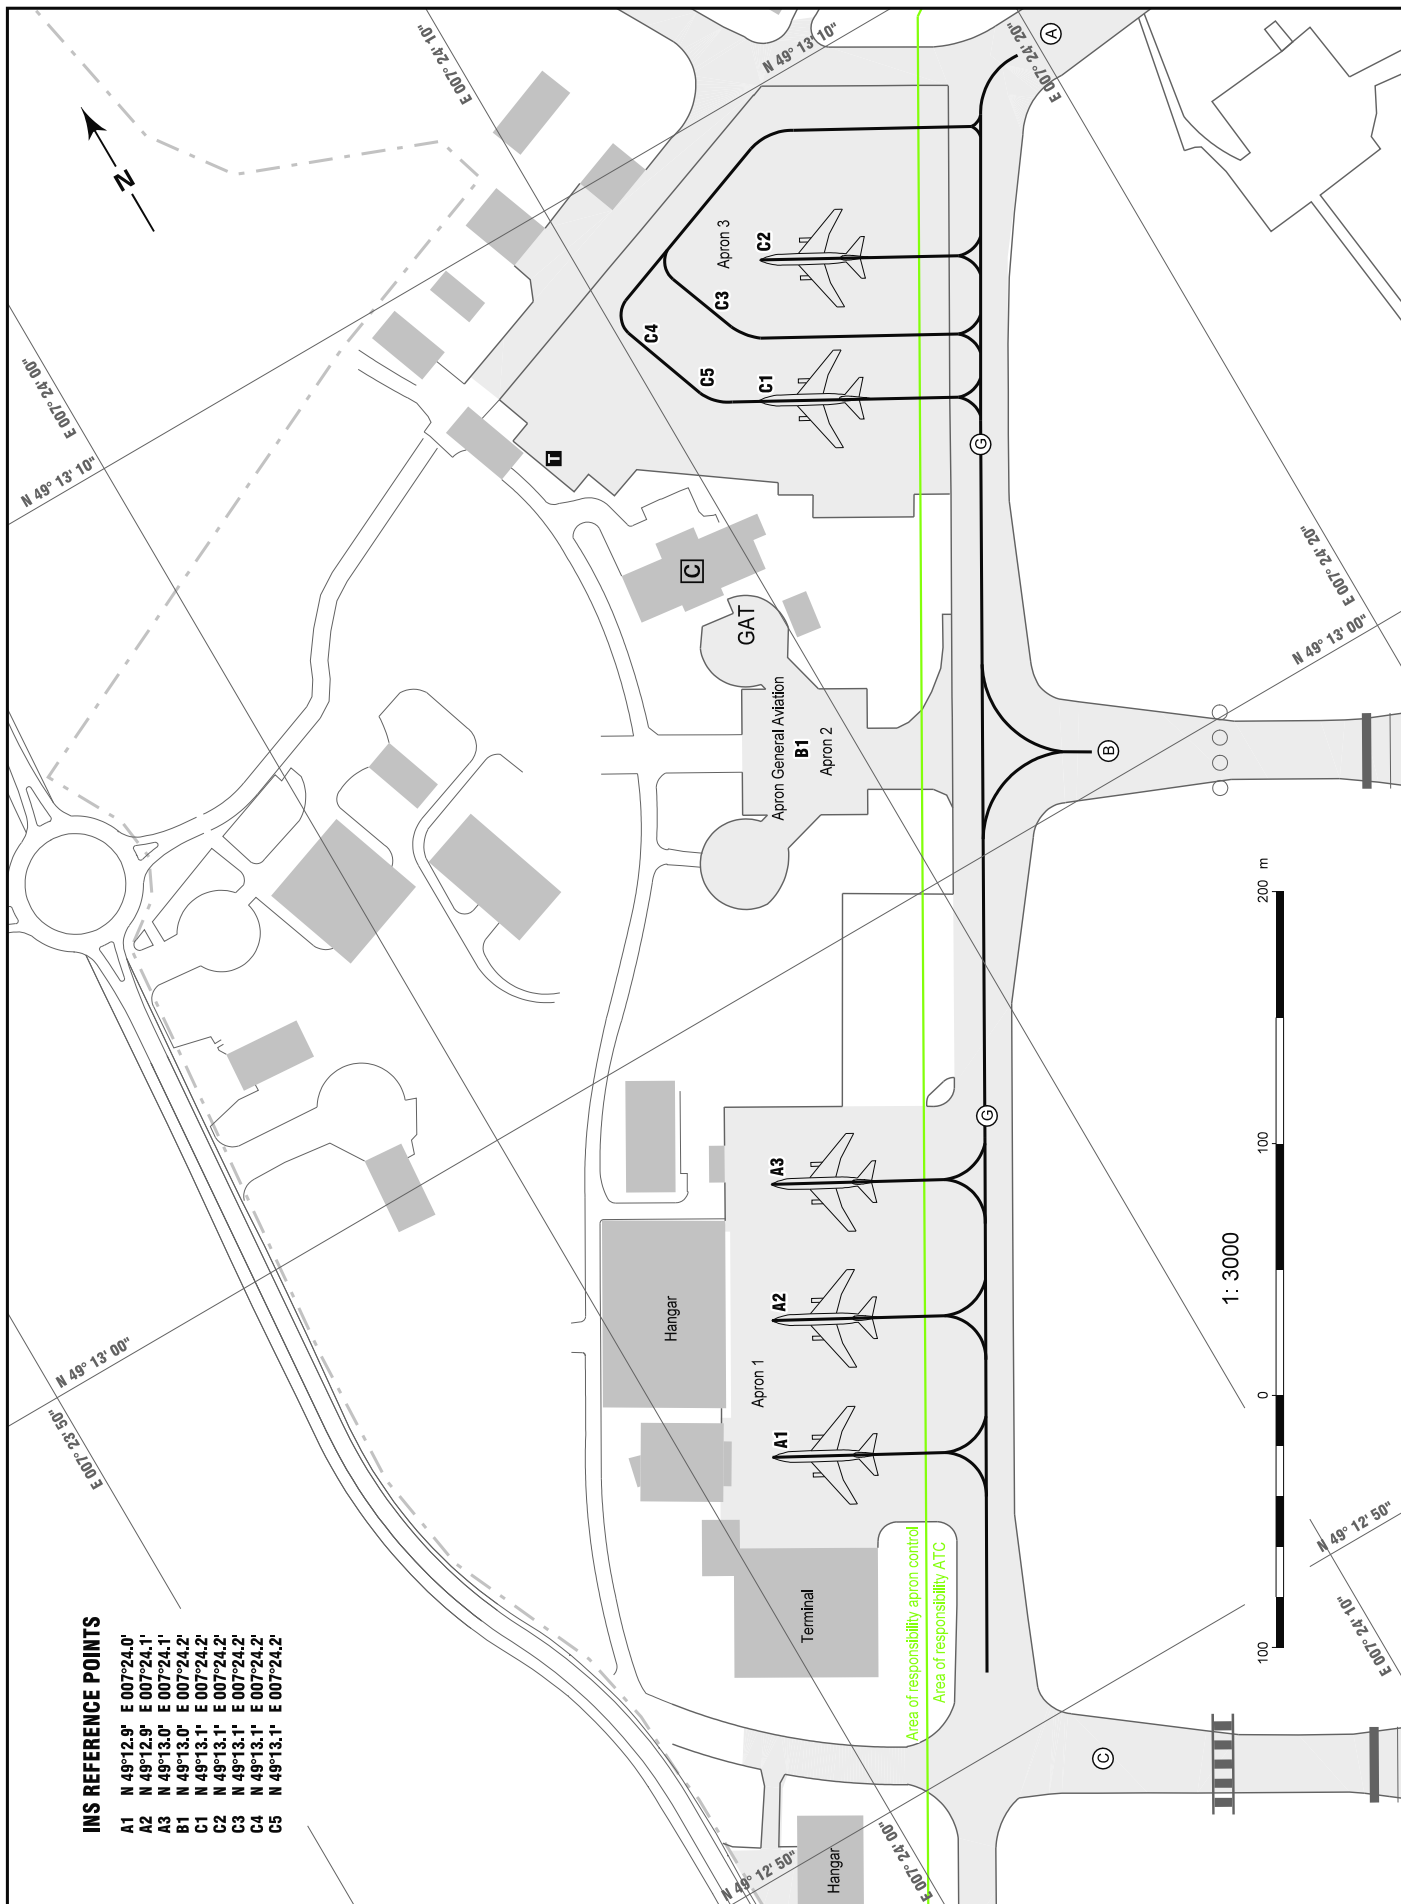

FLUGPLATZROLLKARTE - ICAO
AERODROME GROUND MOVEMENT CHART - ICAO

ZWEIBRÜCKEN

Correction: New chart.

INS REFERENCE POINTS

- A1 N 49°12.9' E 007°24.0'
- A2 N 49°12.9' E 007°24.1'
- A3 N 49°13.0' E 007°24.1'
- B1 N 49°13.0' E 007°24.2'
- C1 N 49°13.1' E 007°24.2'
- C2 N 49°13.1' E 007°24.2'
- C3 N 49°13.1' E 007°24.2'
- C4 N 49°13.1' E 007°24.2'
- C5 N 49°13.1' E 007°24.2'