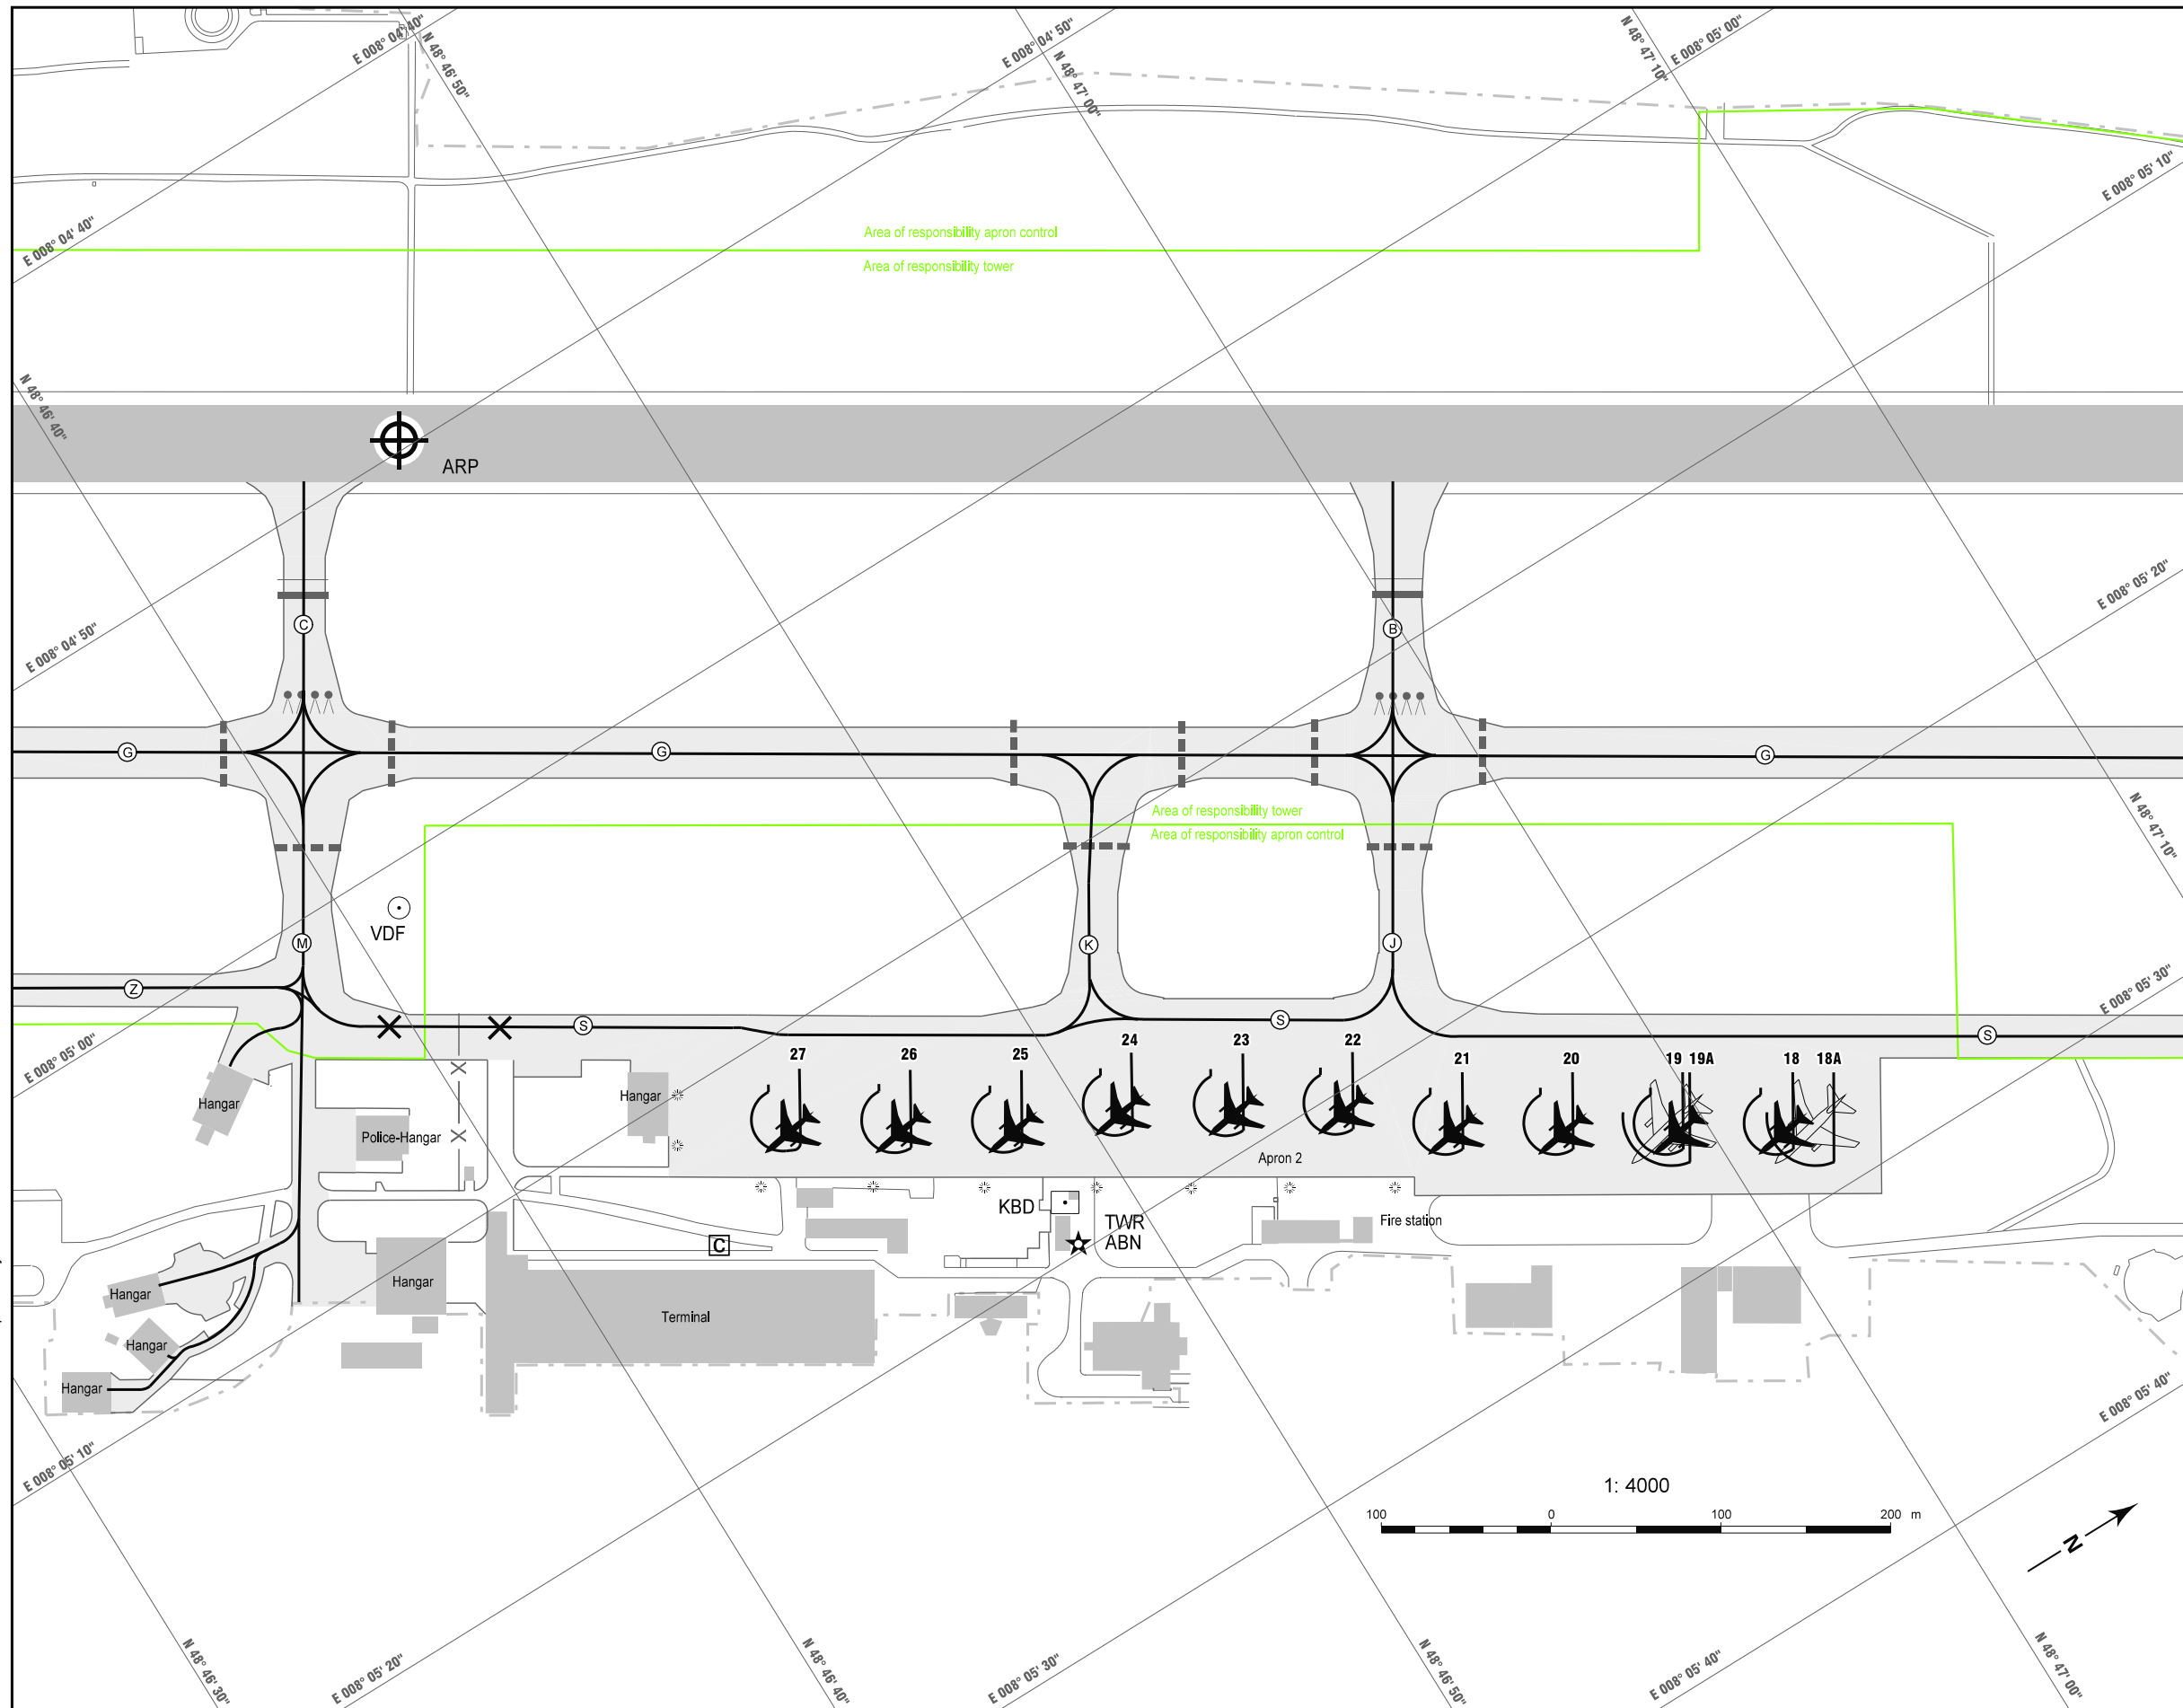

FLUGPLATZROLLKARTE - ICAO
AERODROME GROUND MOVEMENT CHART - ICAO

KARLSRUHE/BADEN-BADEN

Correction: TWY S and area of responsibility.