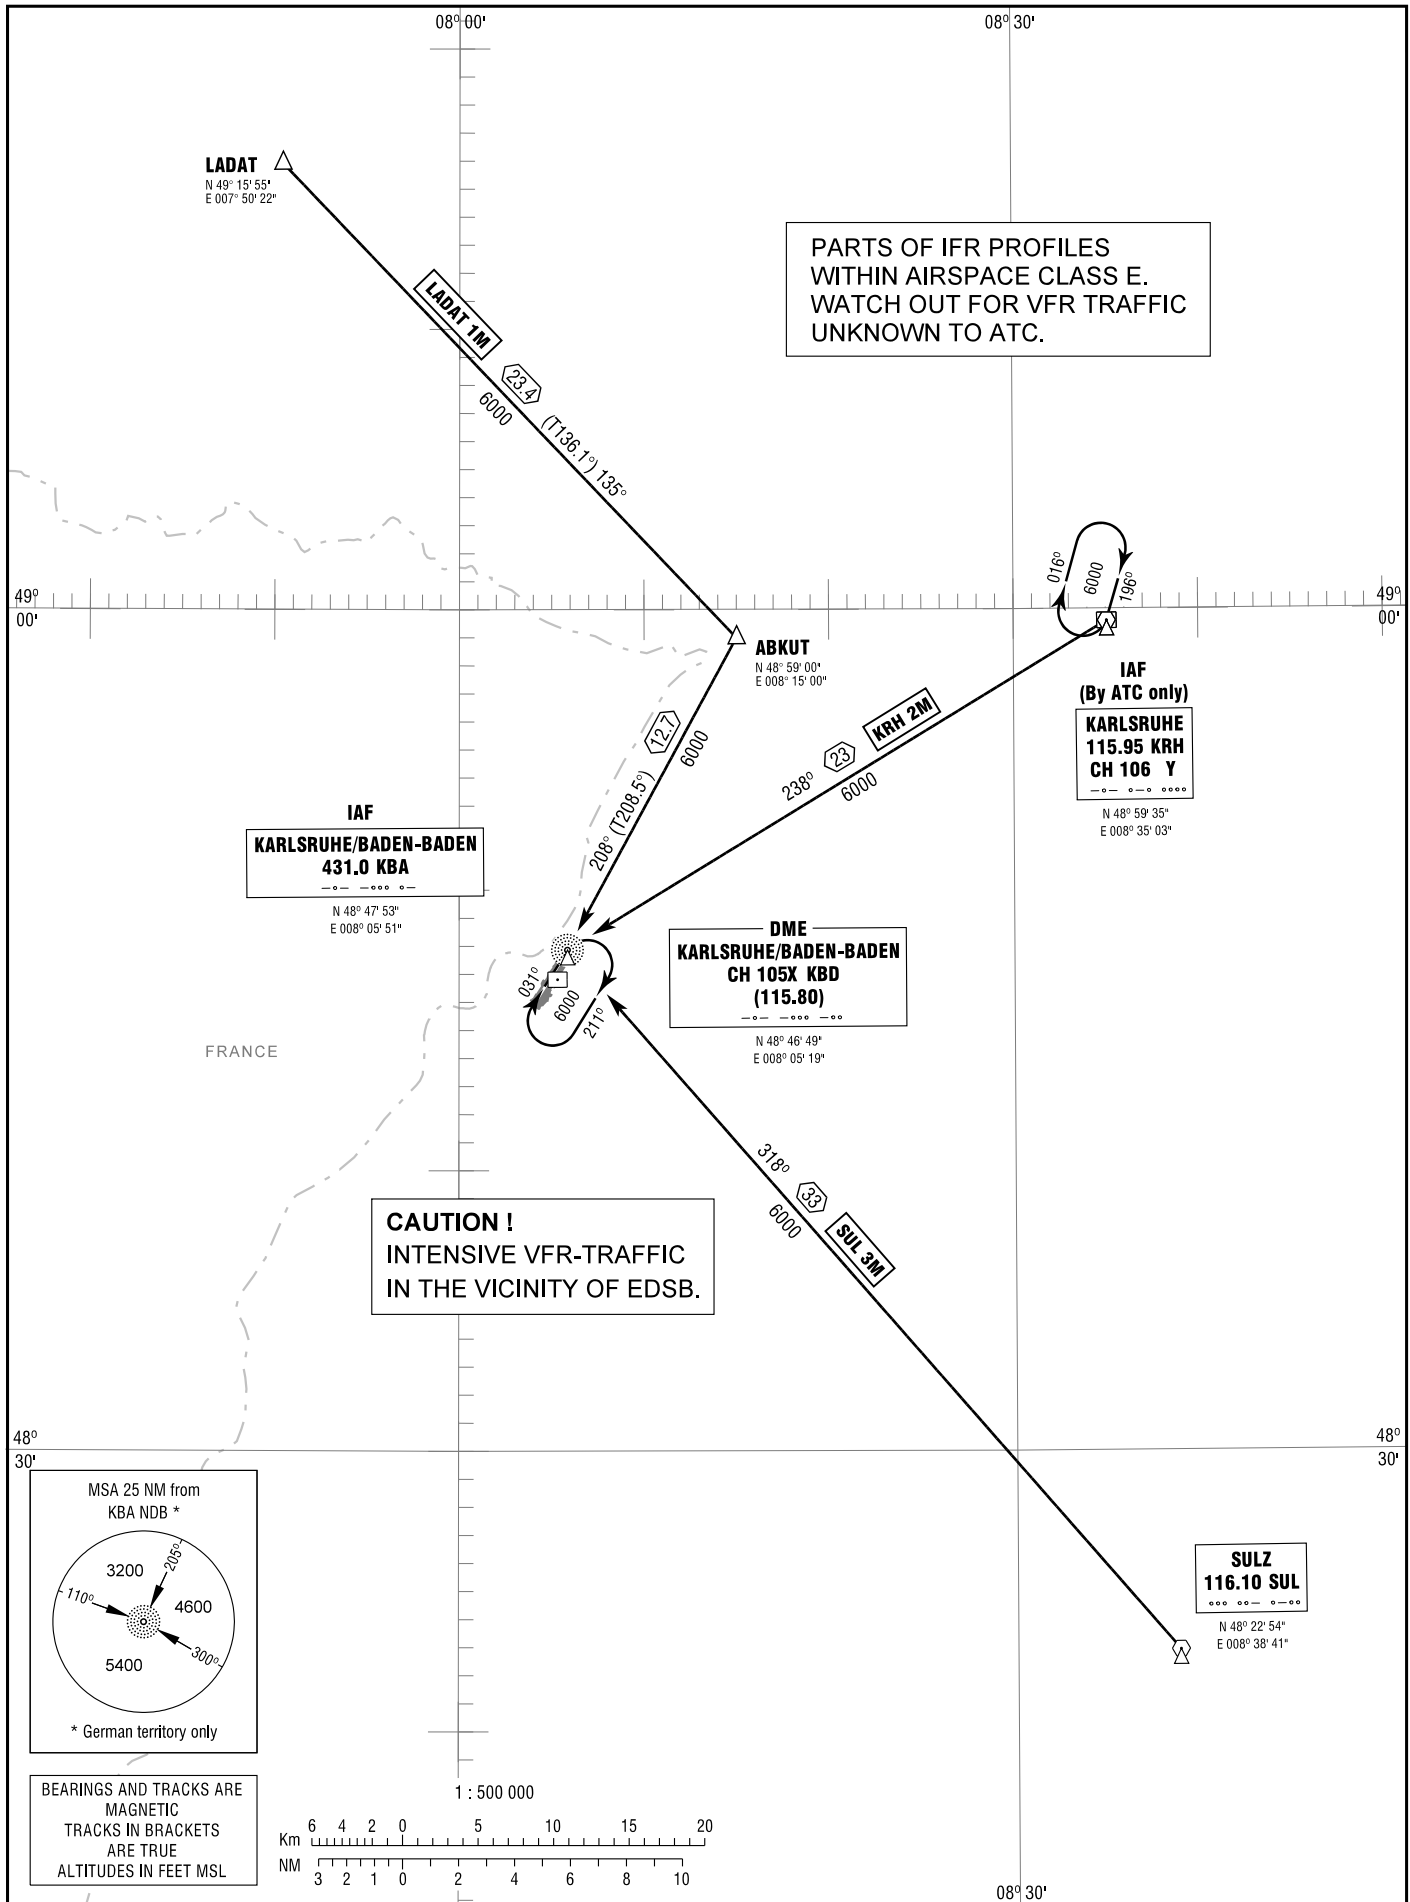

KARLSRUHE/BADEN-BADEN
RWY 03/21

BADEN ATIS	121.275
STRASBOURG APPROACH	119.575
BADEN TOWER	134.100

TRANSITION
ALTITUDE 5000
VAR 1° E

STANDARD ARRIVAL
CHART - INSTRUMENT
(STAR)

Correction: Communications, note added.