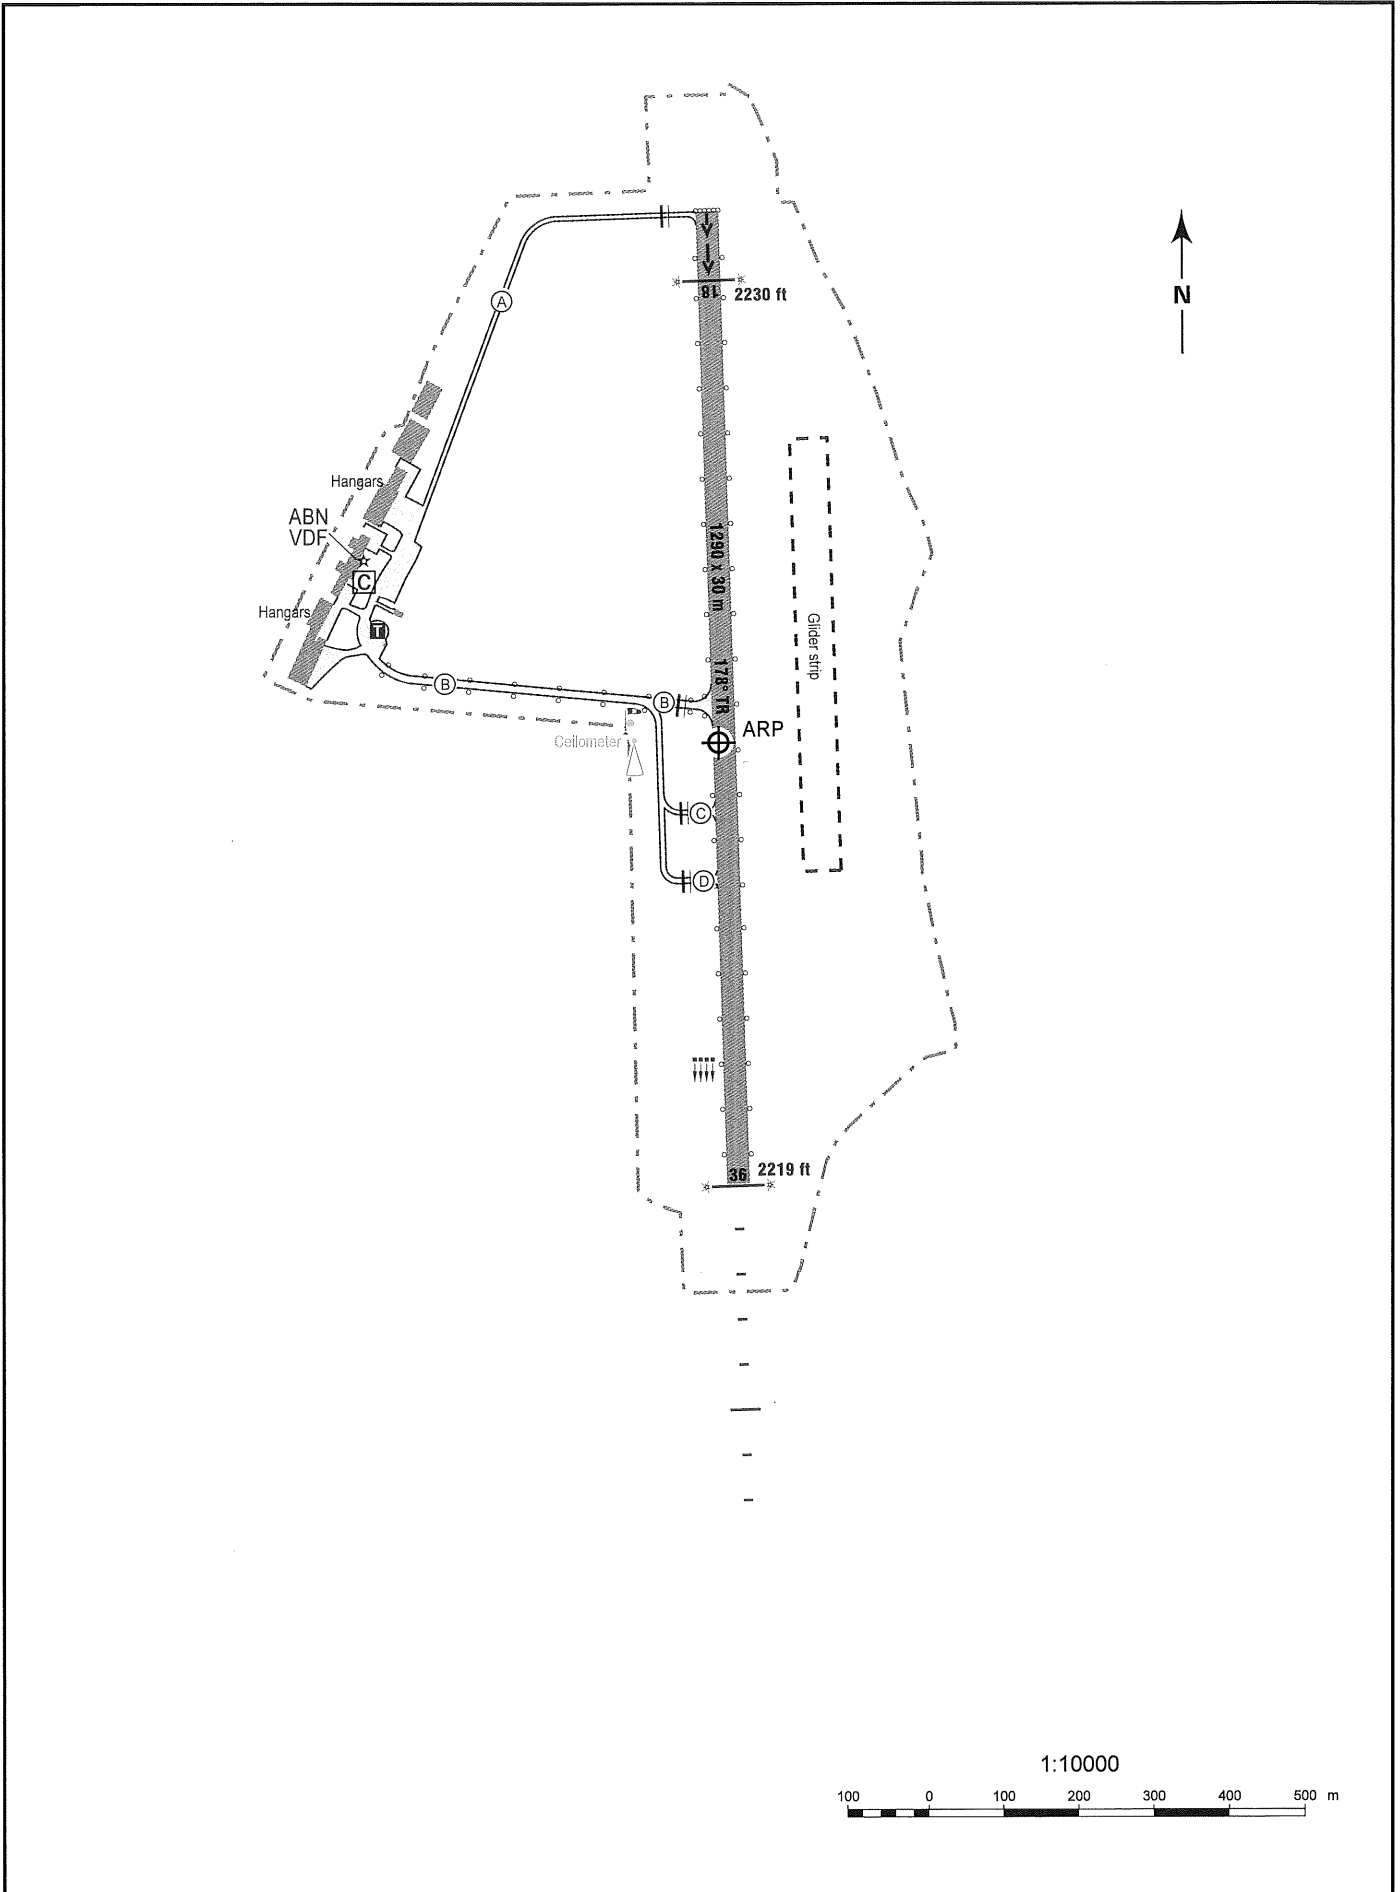

AERODROME CHART - ICAO

ARP 2227 ft
N 47° 58' 24.67"
E 008° 31' 19.60"

AERODROME
ELEVATION
2231 ft

DONAUESCHINGEN-VILLINGEN

1:10000

Correction: DVI and DON removed, taxiway lighting, buildings.