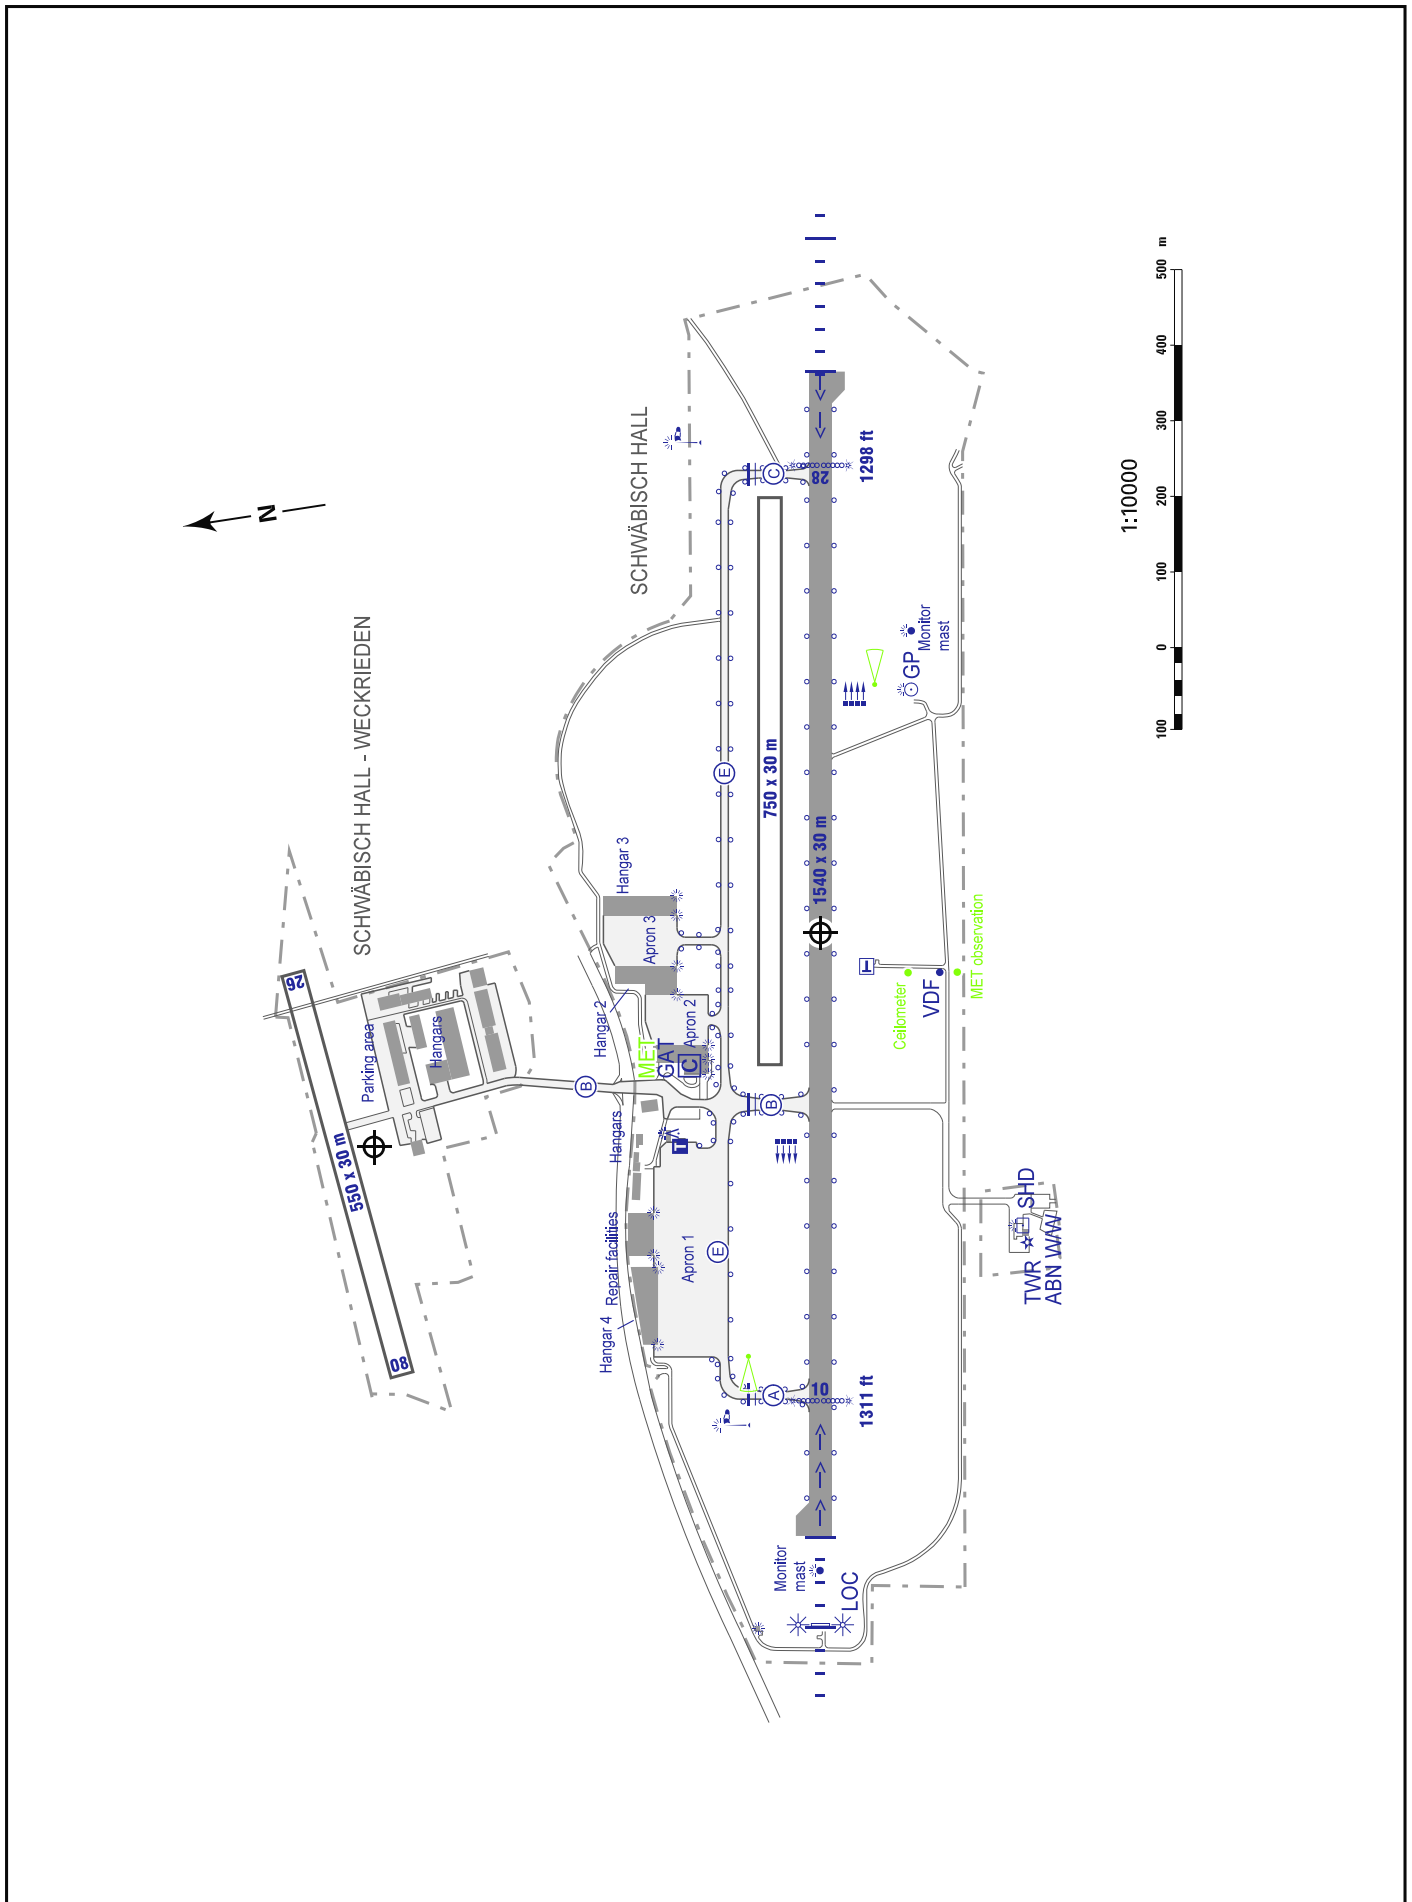

FLUGPLATZKARTE - ICAO
AERODROME CHART - ICAO

ARP 1307
N 49 ° 07' 05.942"
E 009 ° 47' 02.24"

AERODROME
ELEVATION
1311 ft

SCHWÄBISCH HALL

Correction: TWY B, hangars, fuel station.