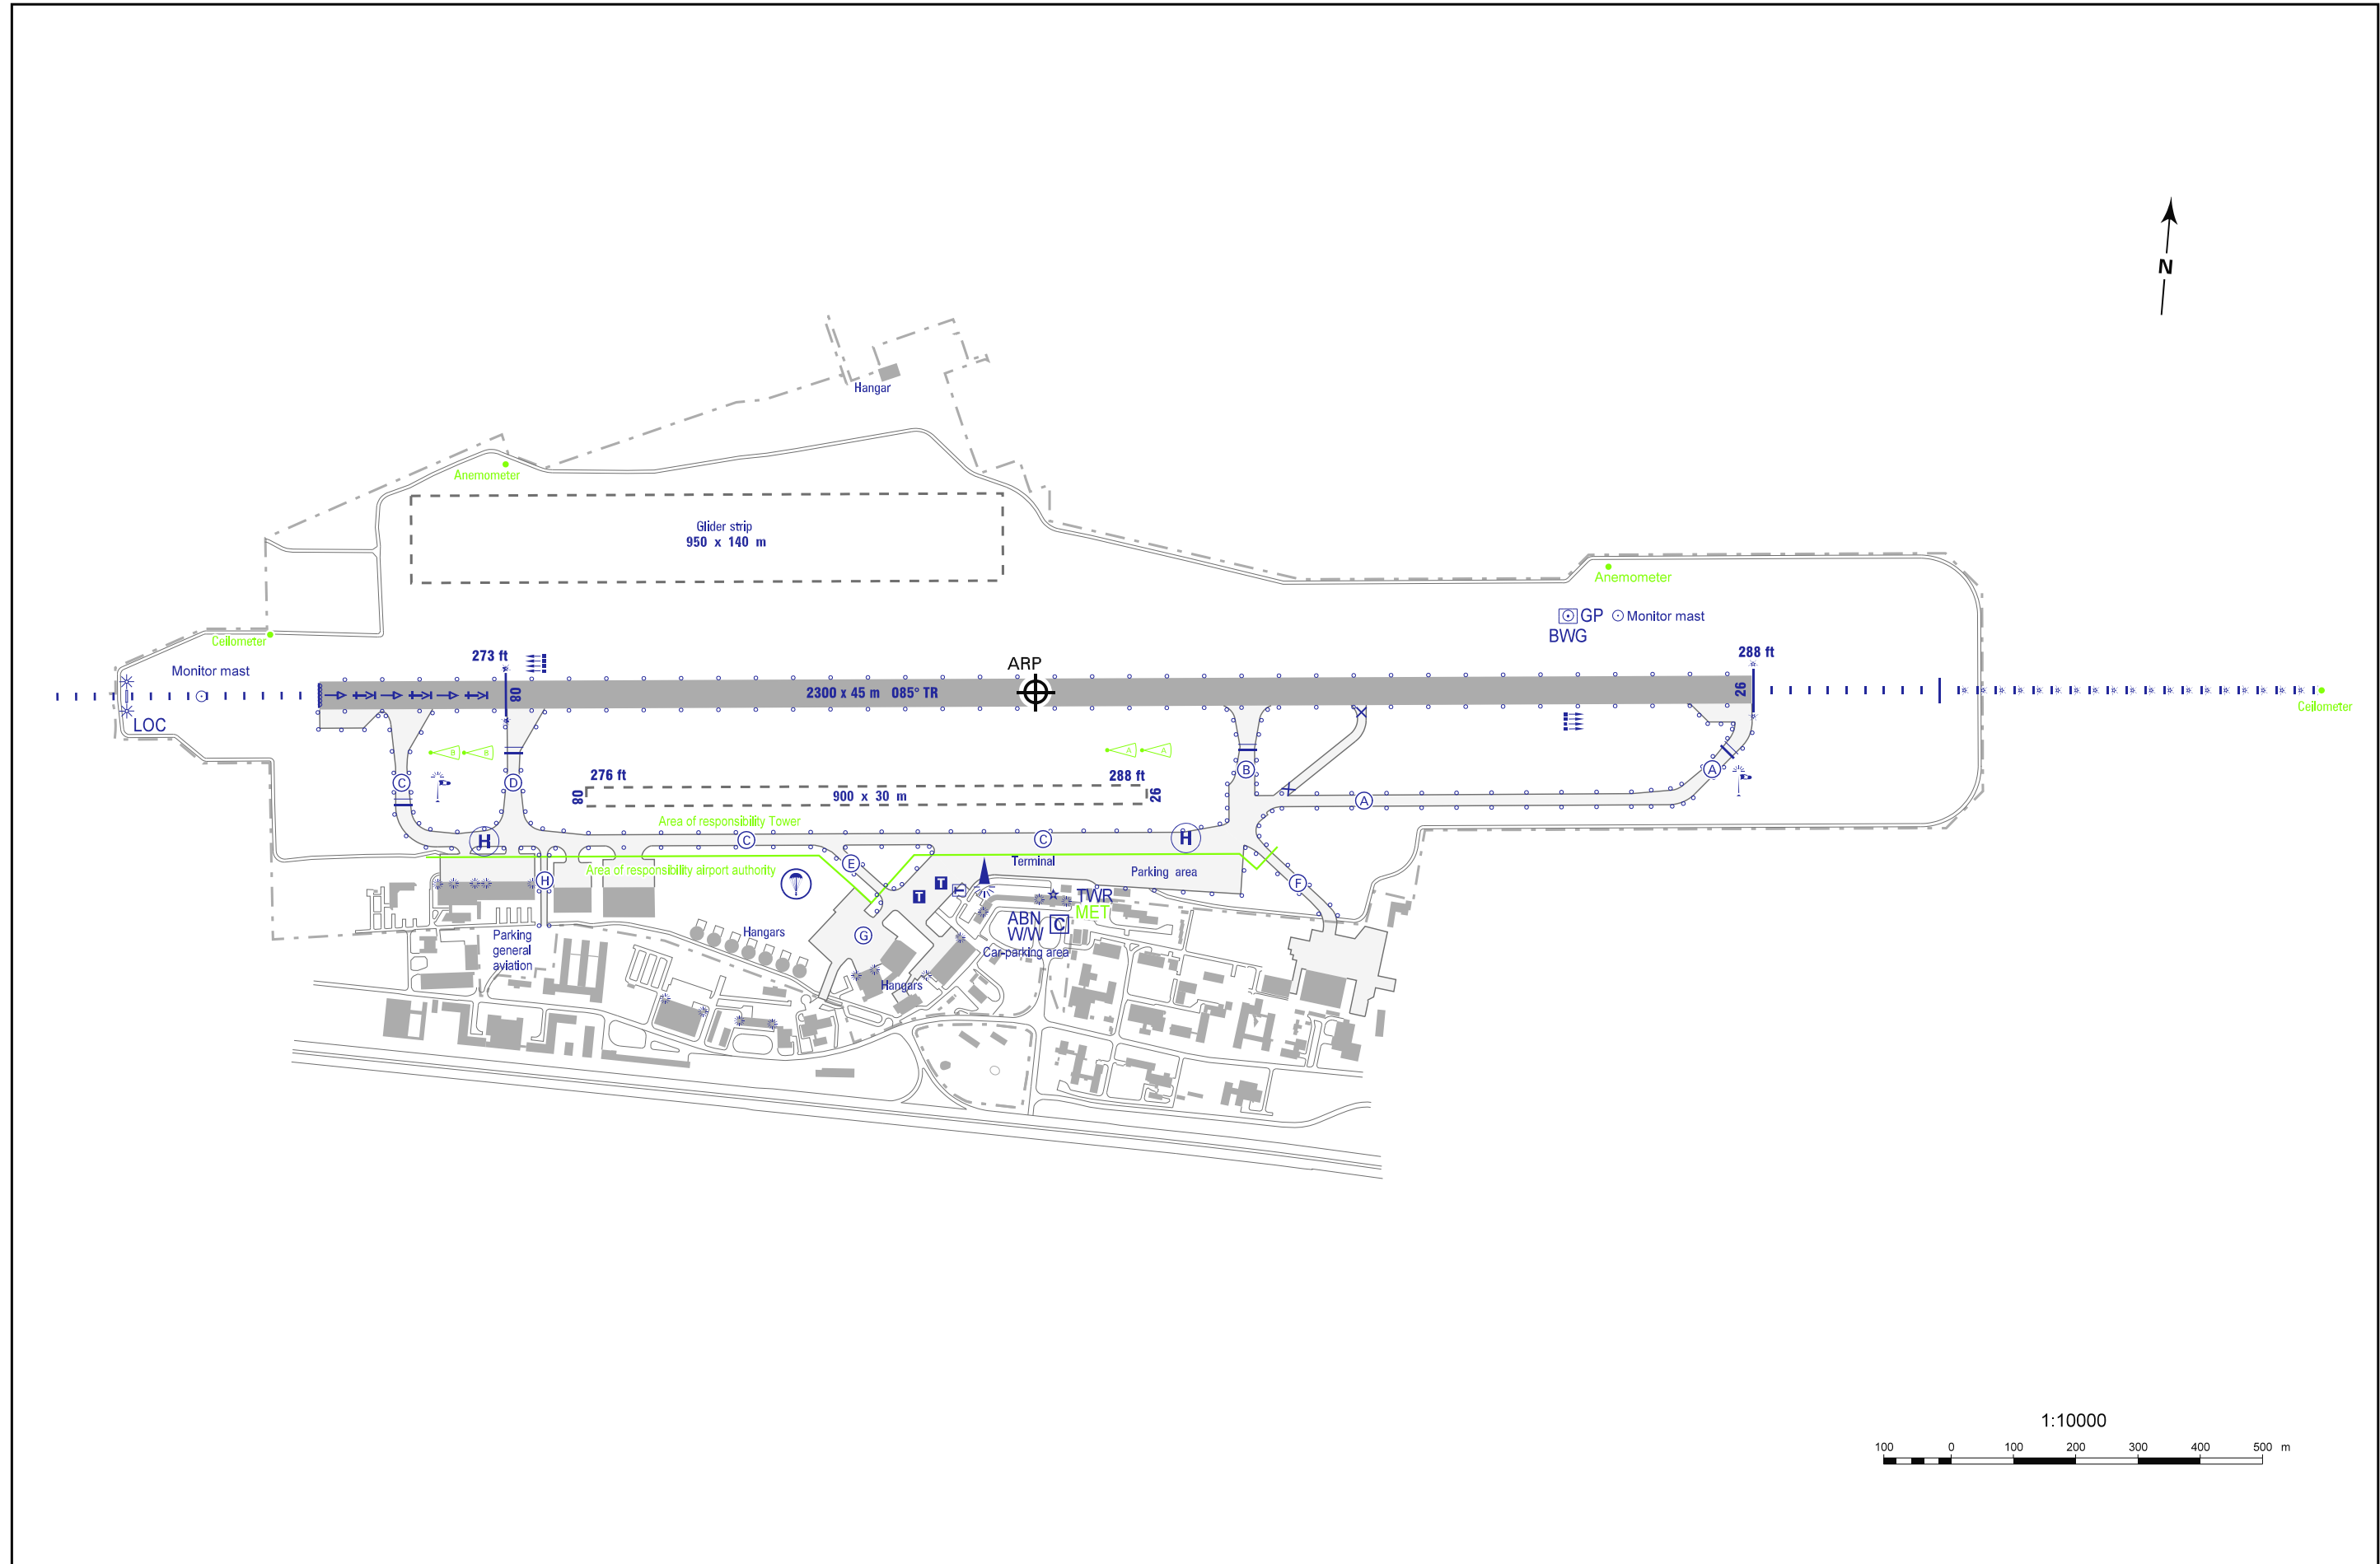

FLUGPLATZKARTE - ICAO
AERODROME CHART - ICAO

ARP 276 ft	AERODROME
N 52° 19' 09.7"	ELEVATION
E 010° 33' 32.0"	297 ft

BRAUNSCHWEIG-WOLFSBURG

Correction: AIS removed.