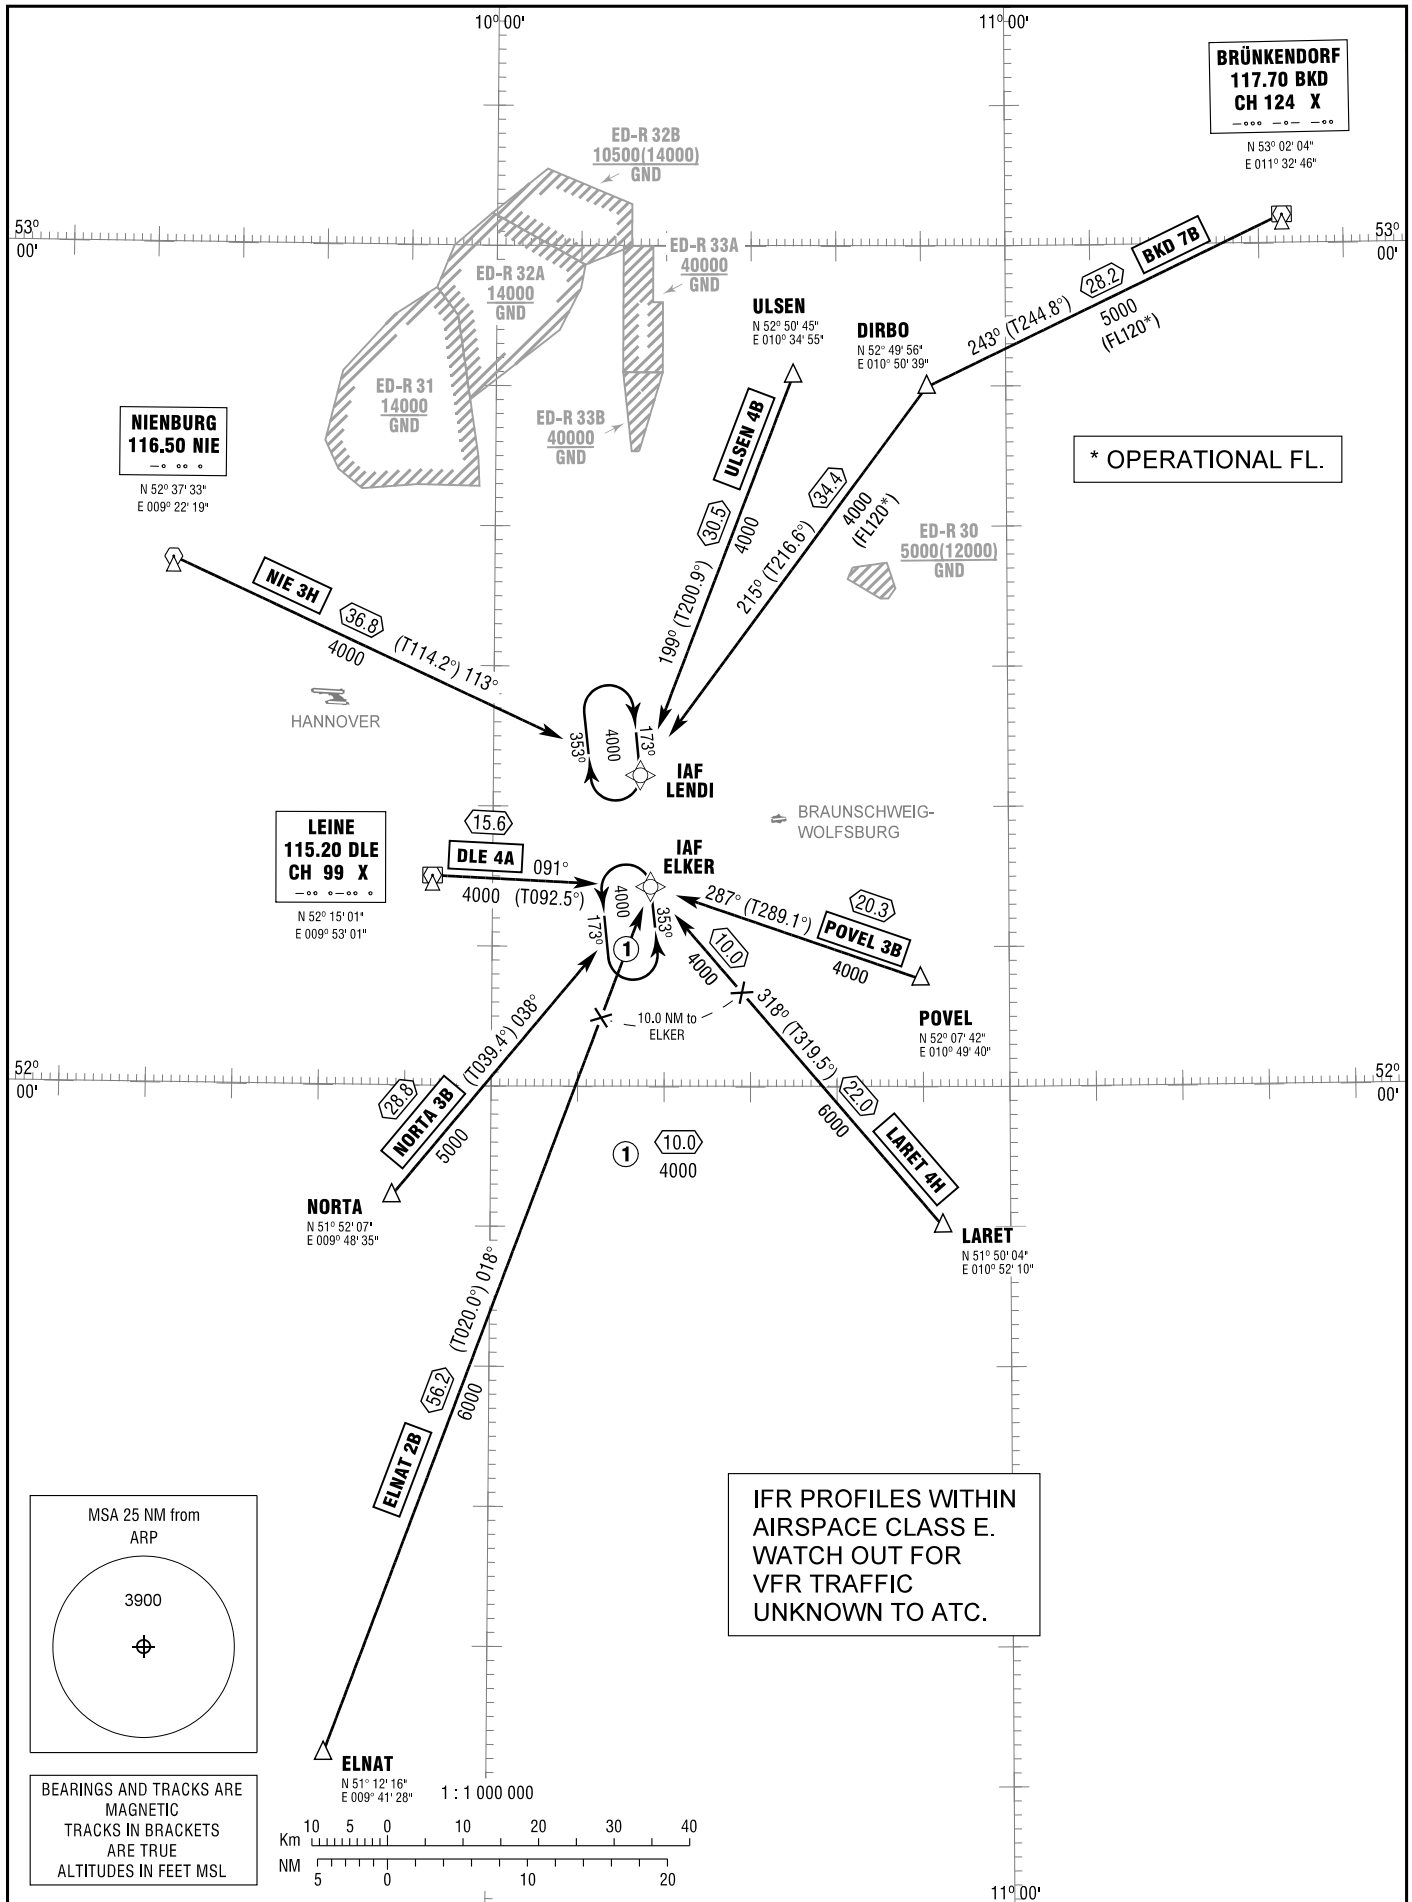

BRAUNSCHWEIG-WOLFSBURG
RWY 08

BREMEN RADAR 131.325

TRANSITION
ALTITUDE 5000
VAR 2° E

STANDARD ARRIVAL
CHART - INSTRUMENT
RNAV (GPS)

* OPERATIONAL FL.

IFR PROFILES WITHIN
AIRSPACE CLASS E.
WATCH OUT FOR
VFR TRAFFIC
UNKNOWN TO ATC.

Correction: Note added.