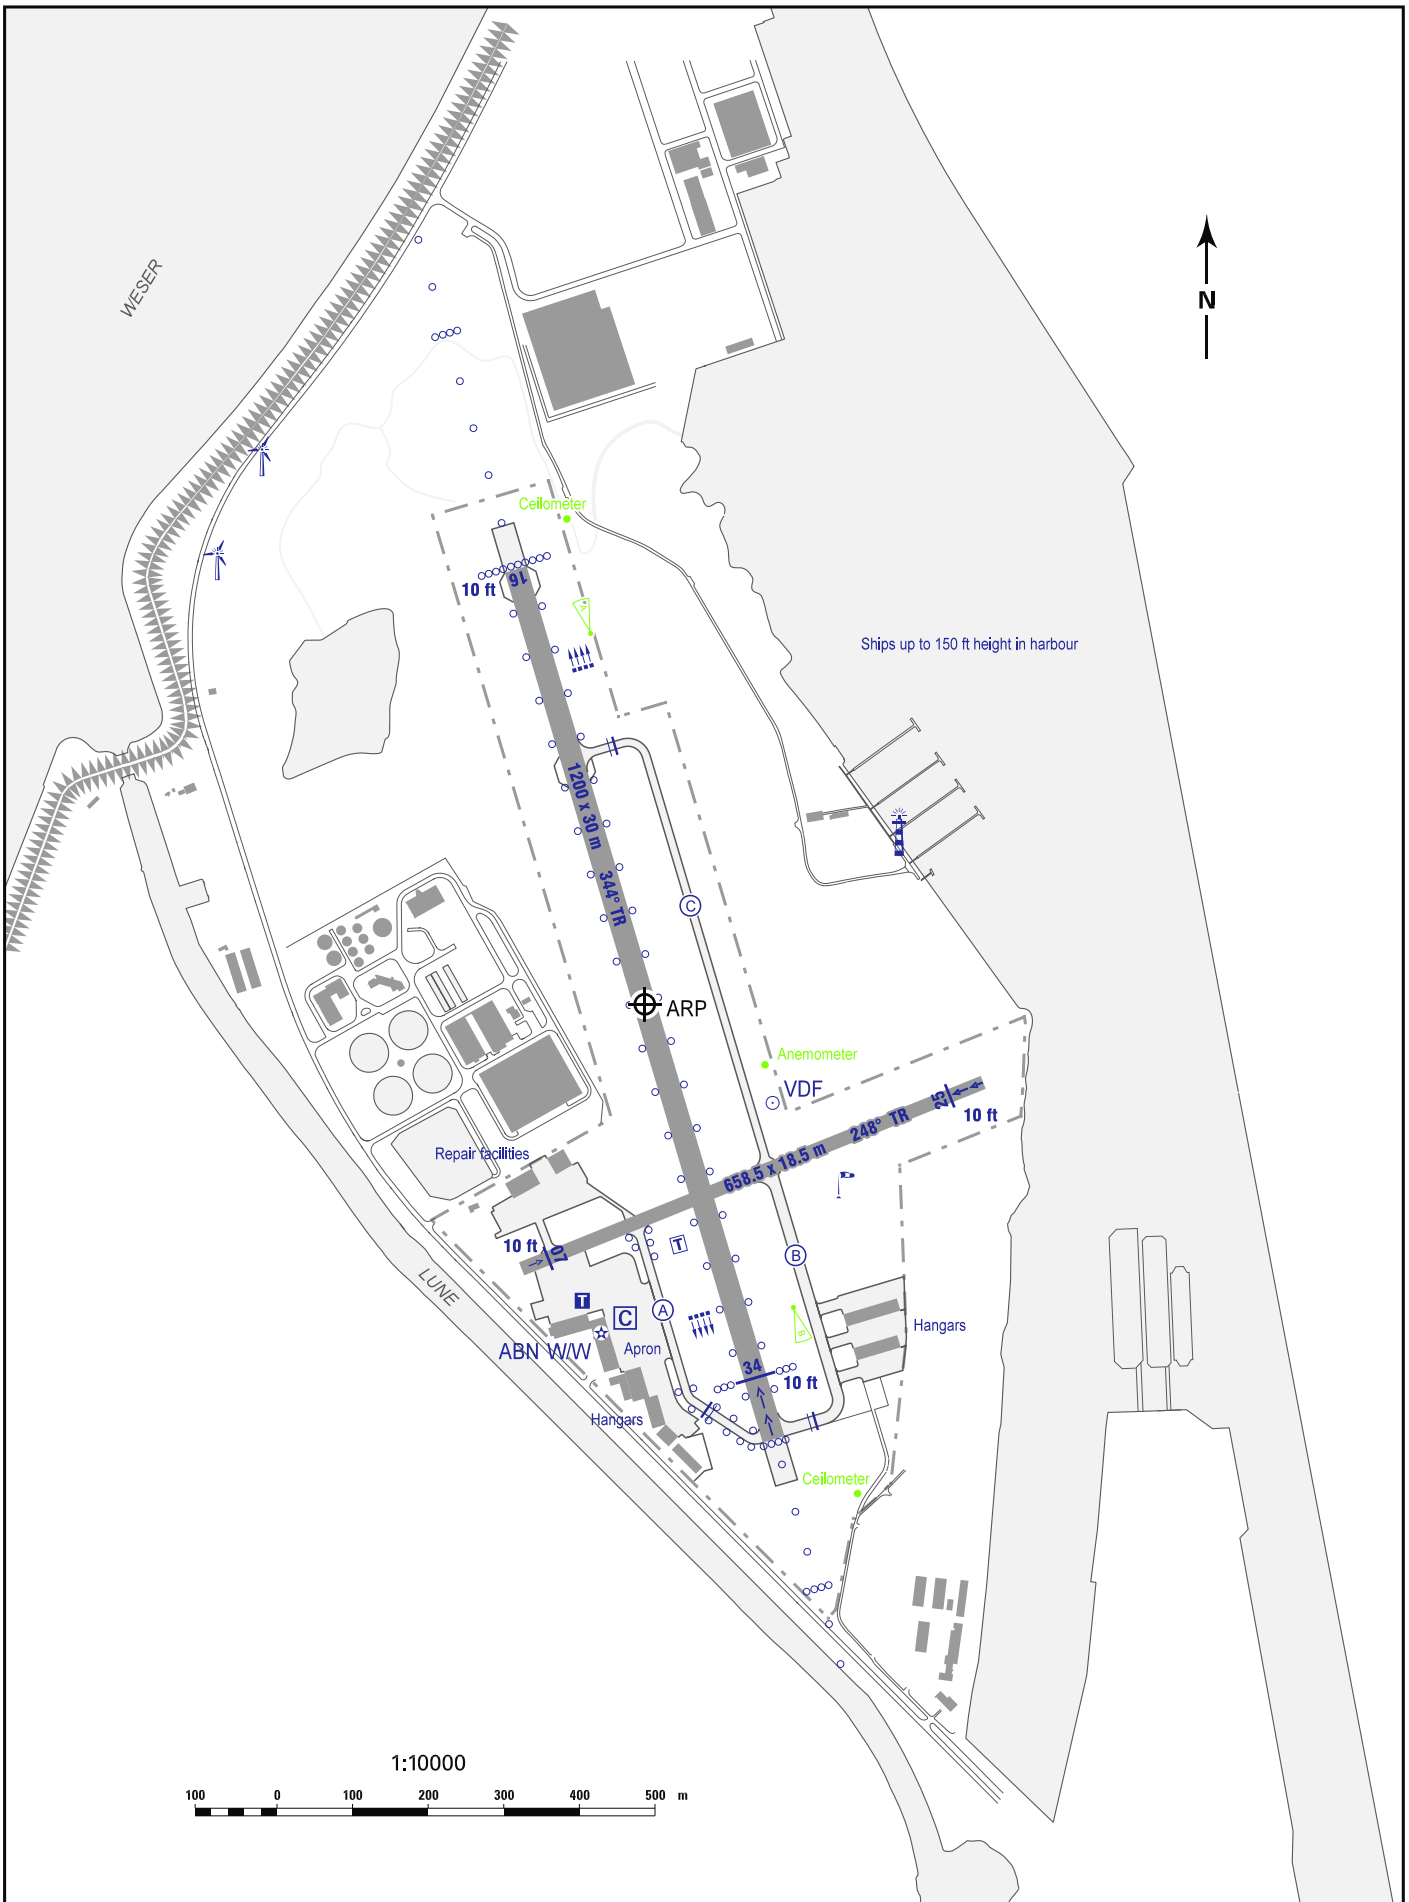

FLUGPLATZKARTE - ICAO  
AERODROME CHART - ICAO

ARP 10 ft  
N 53° 30' 25.49"  
E 008° 34' 22.36"

AERODROME  
ELEVATION  
11 ft

BREMERHAVEN

Correction: THR 16 lighting, parachute jumping site removed, hall extended.