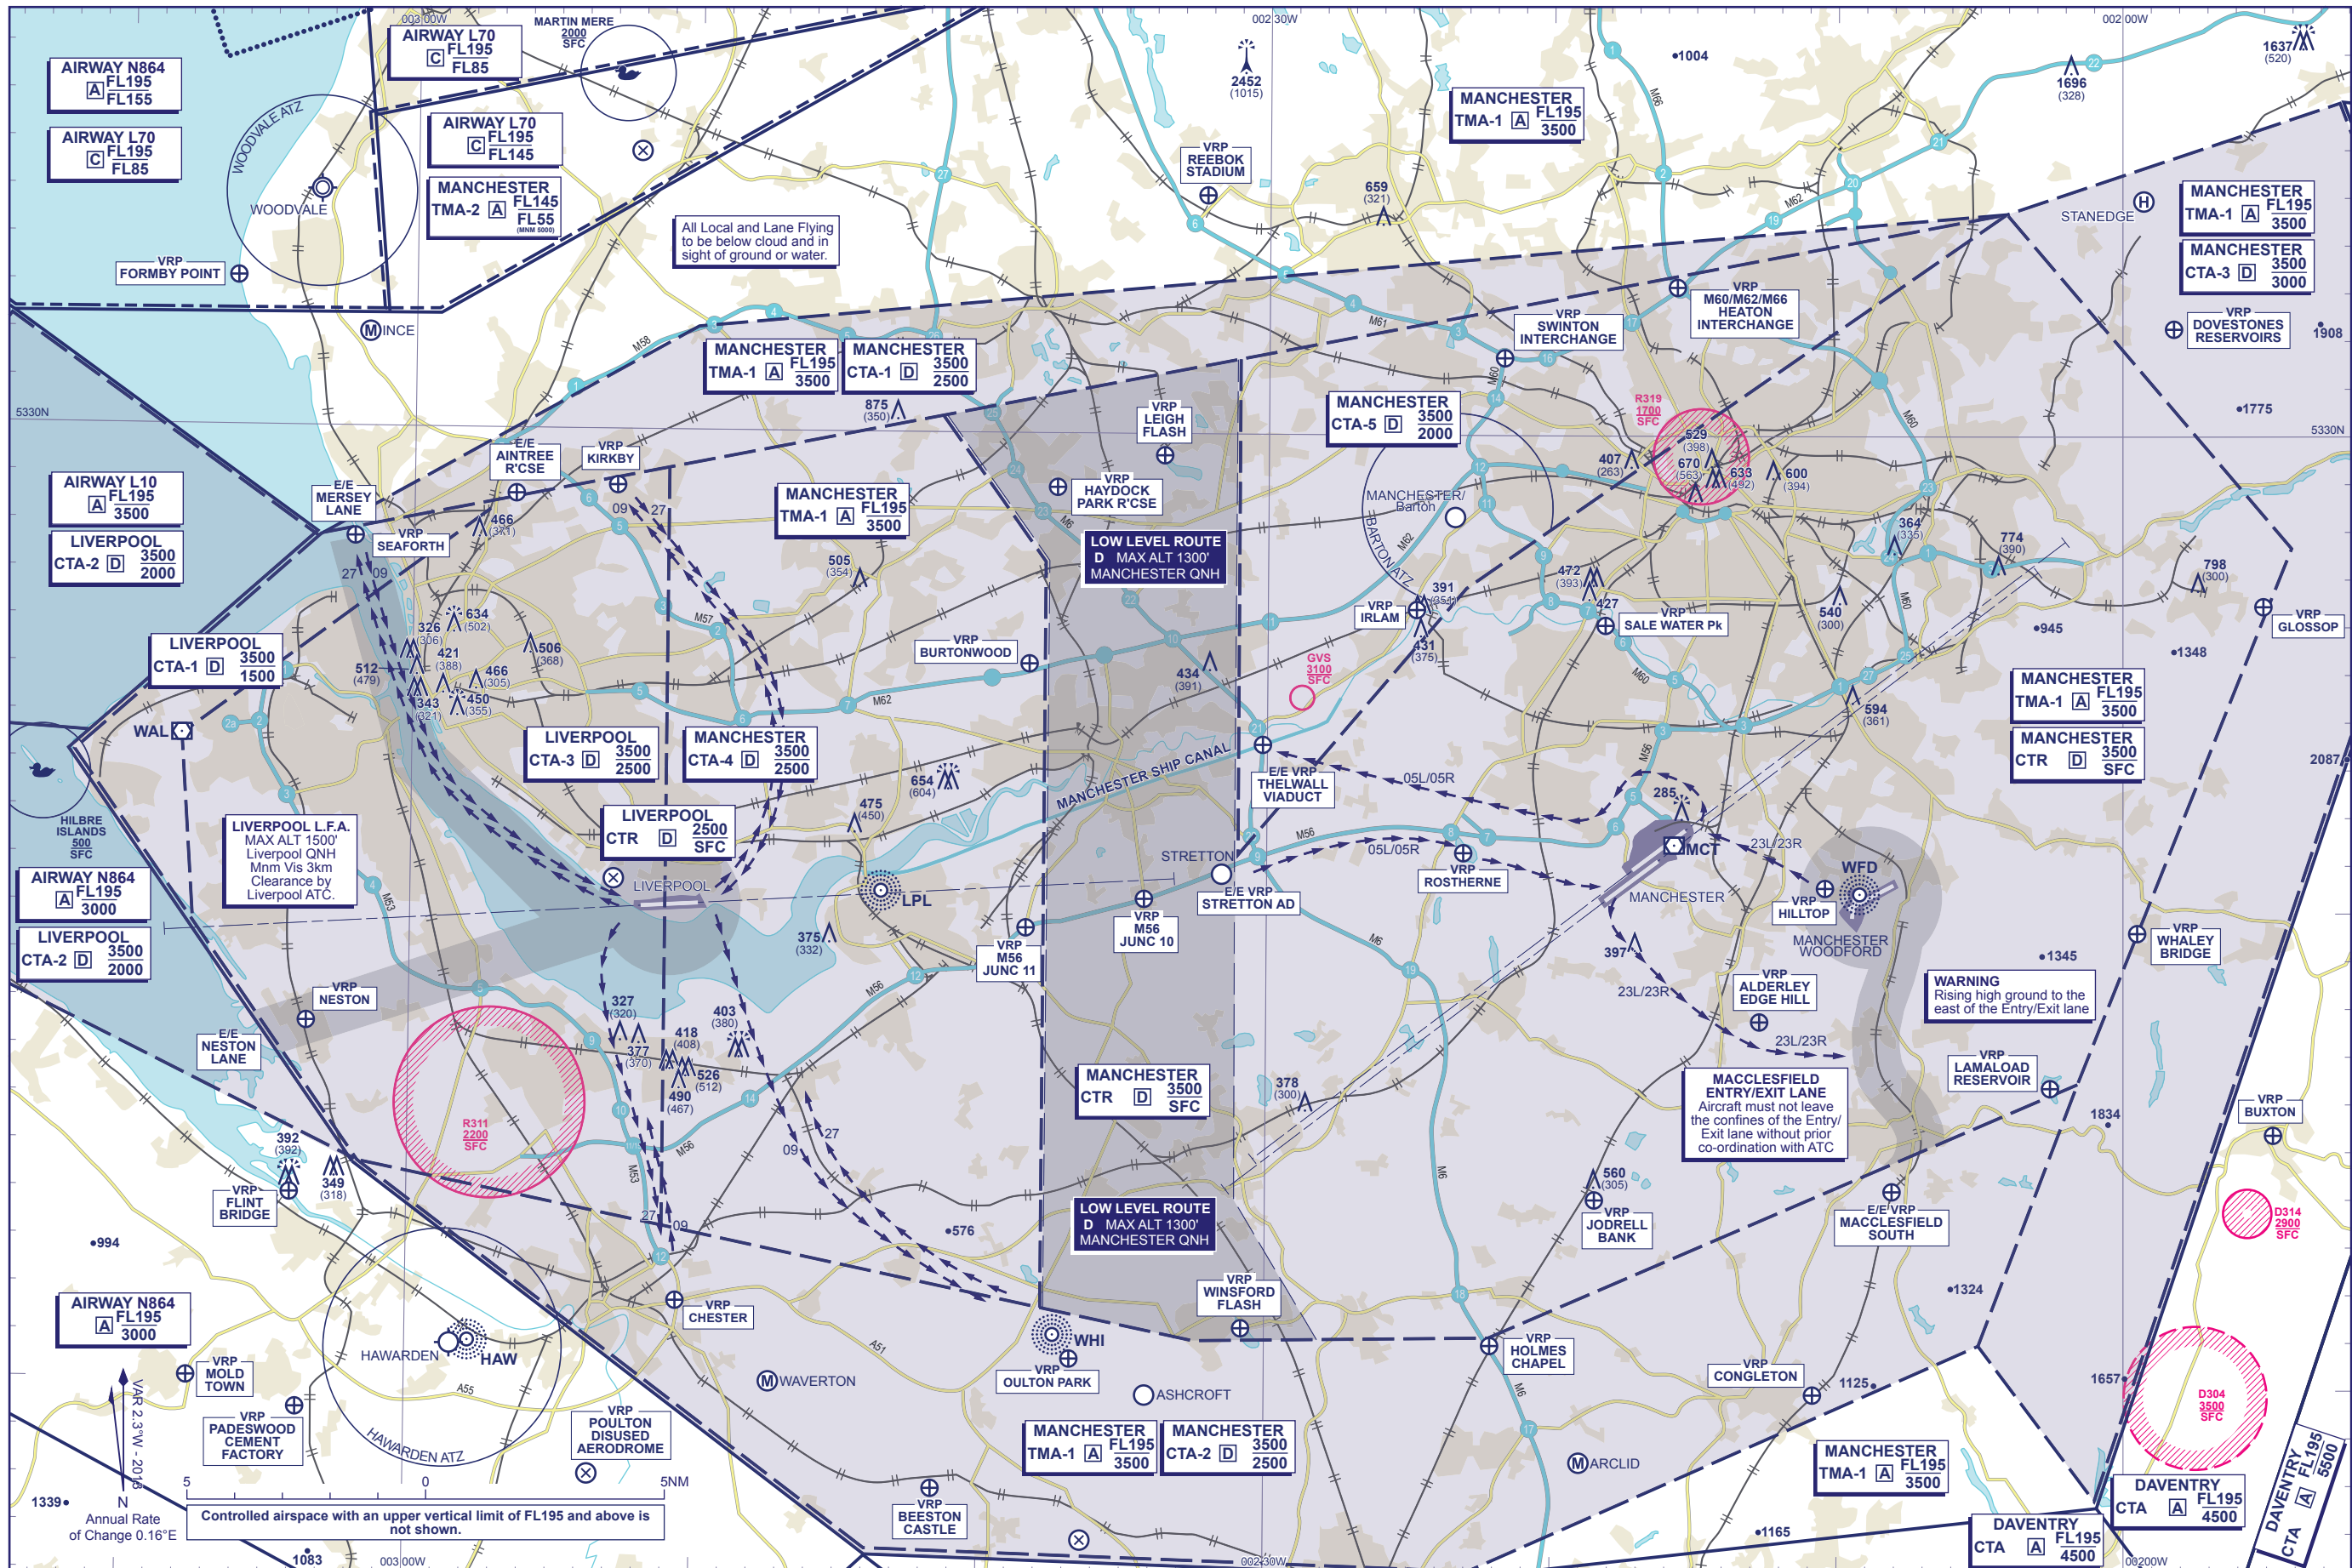

CONTROL ZONE AND CONTROL AREA CHART - ENTRY/EXIT LANES AND VRPs

MANCHESTER

CHANGE (12/13): NEW VRPs ADDED.

AERO INFO DATE 22 AUG 13

Civil Aviation Authority

AMDT 12/13