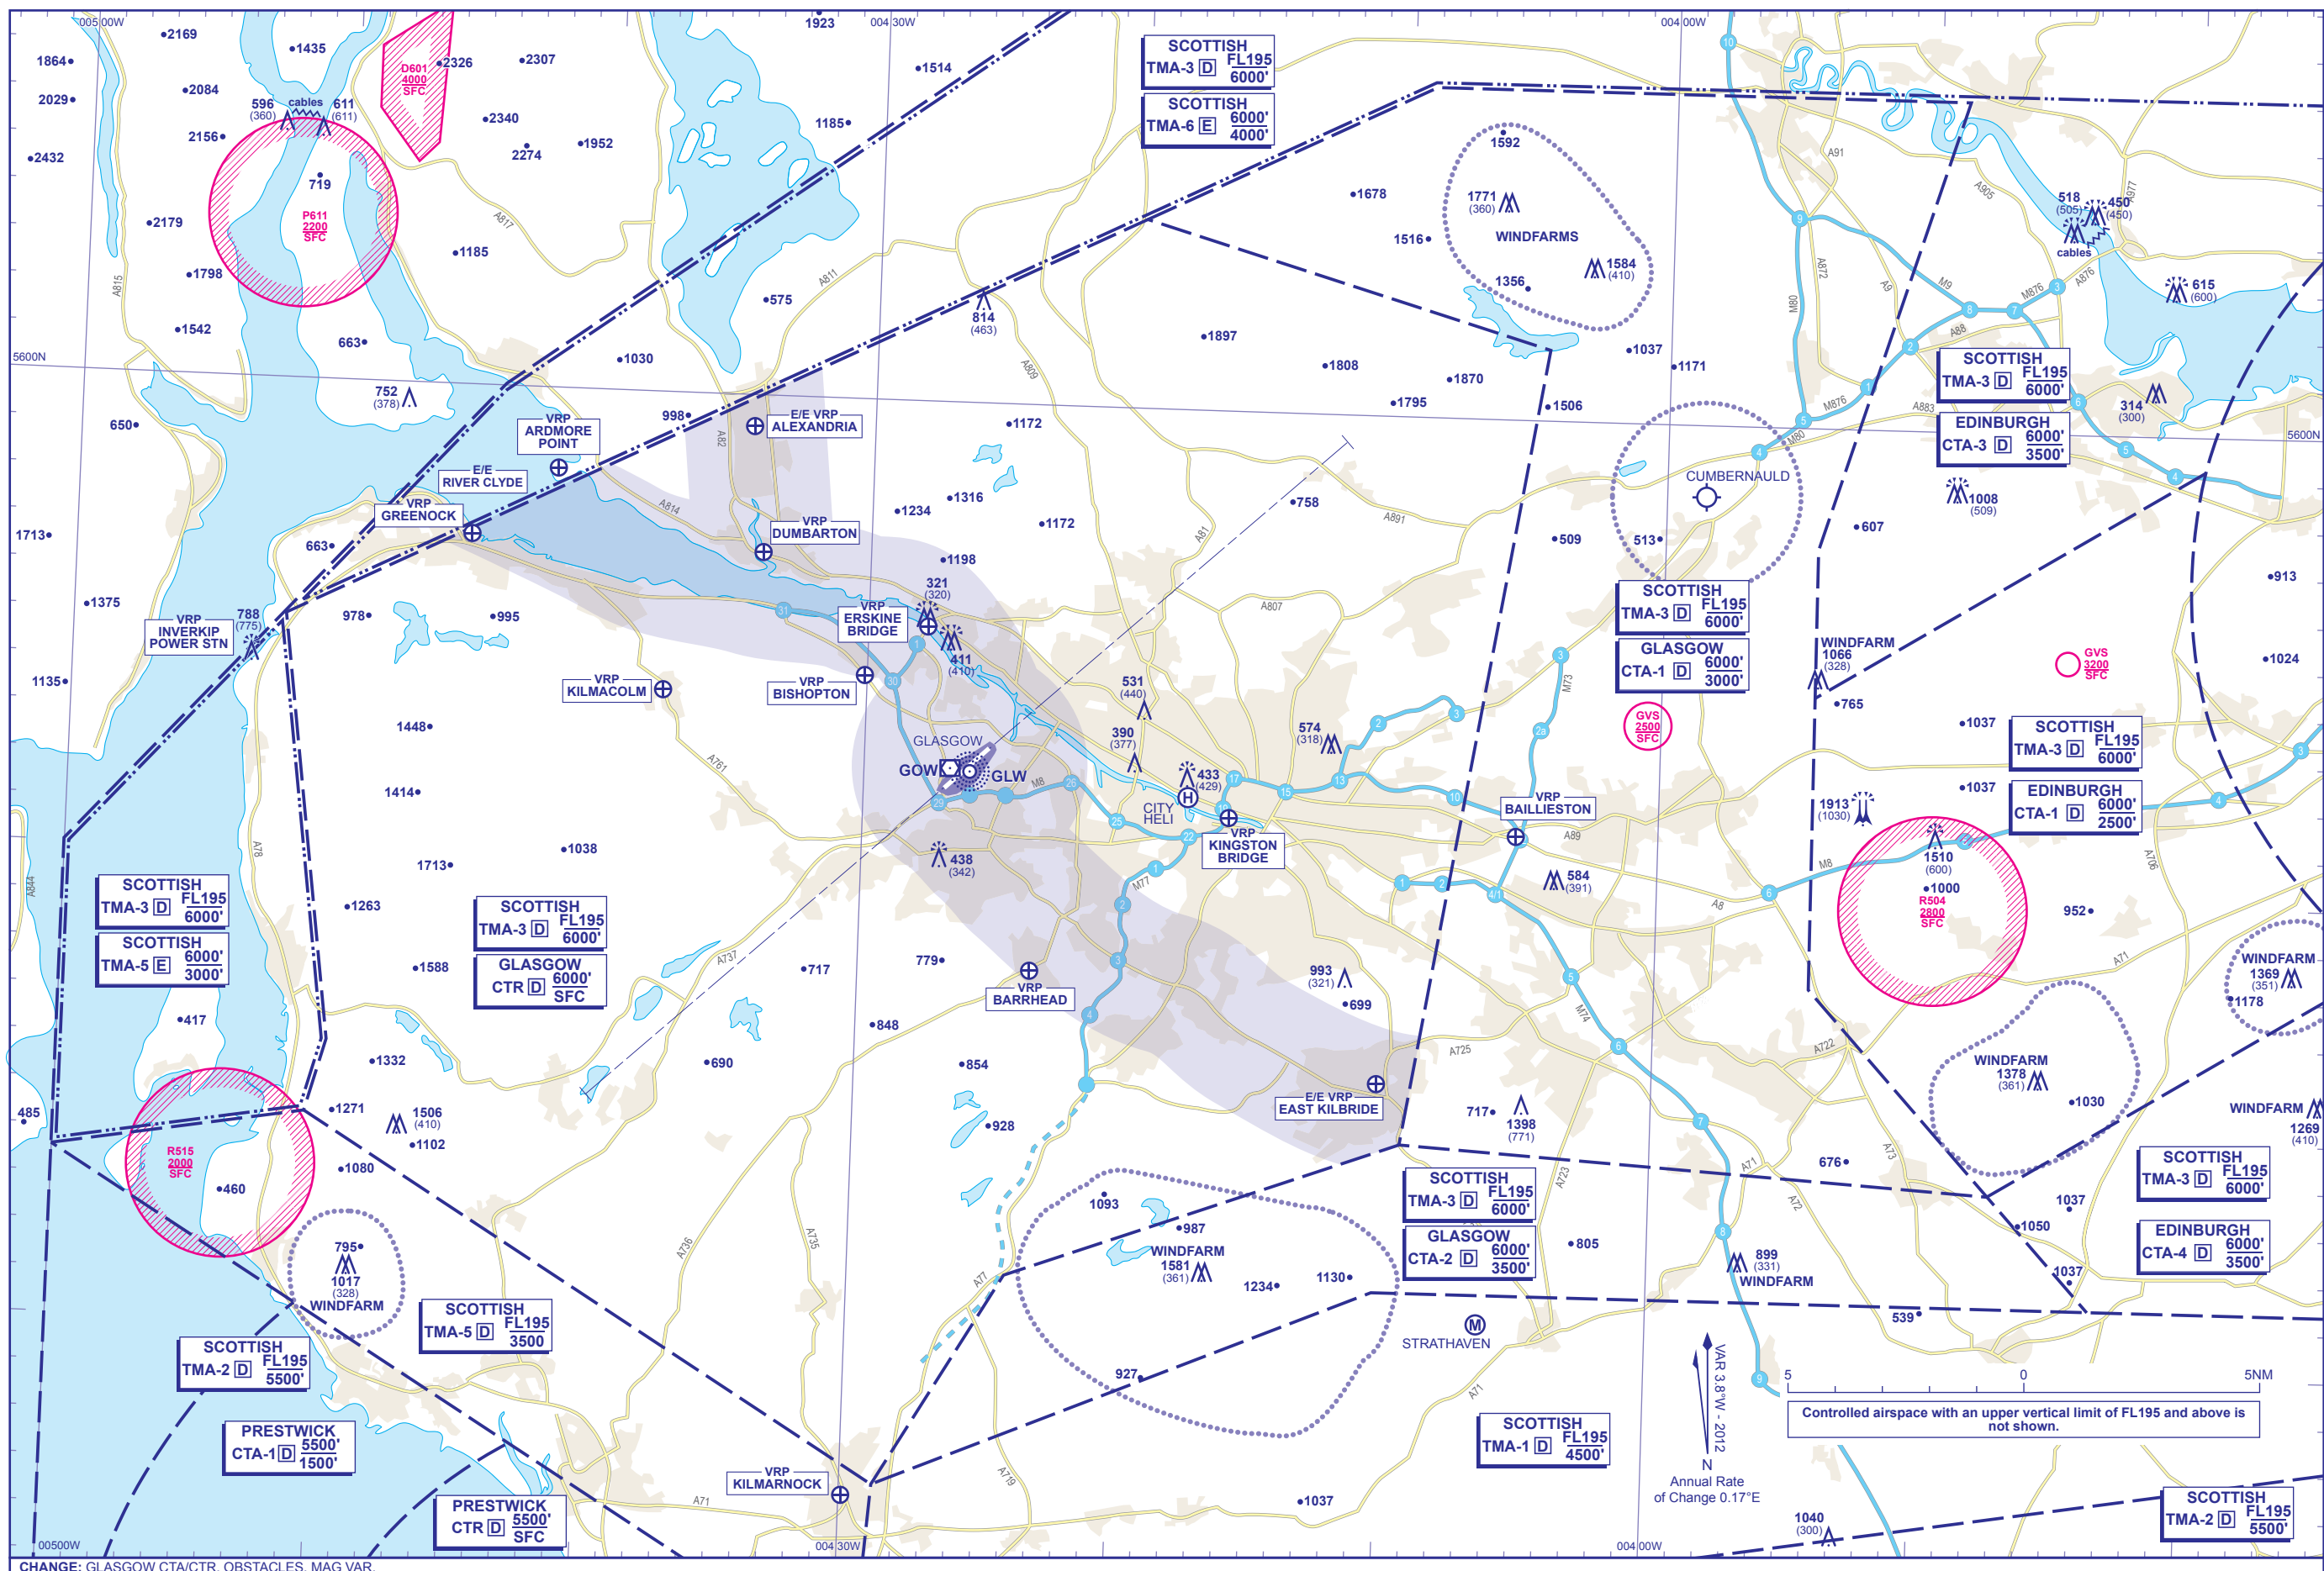

CONTROL ZONE AND CONTROL AREA CHART - ENTRY/EXIT LANES AND VRPs

GLASGOW

CHANGE: GLASGOW CTA/CTR. OBSTACLES. MAG VAR.

AERO INFO DATE 20 JAN 12