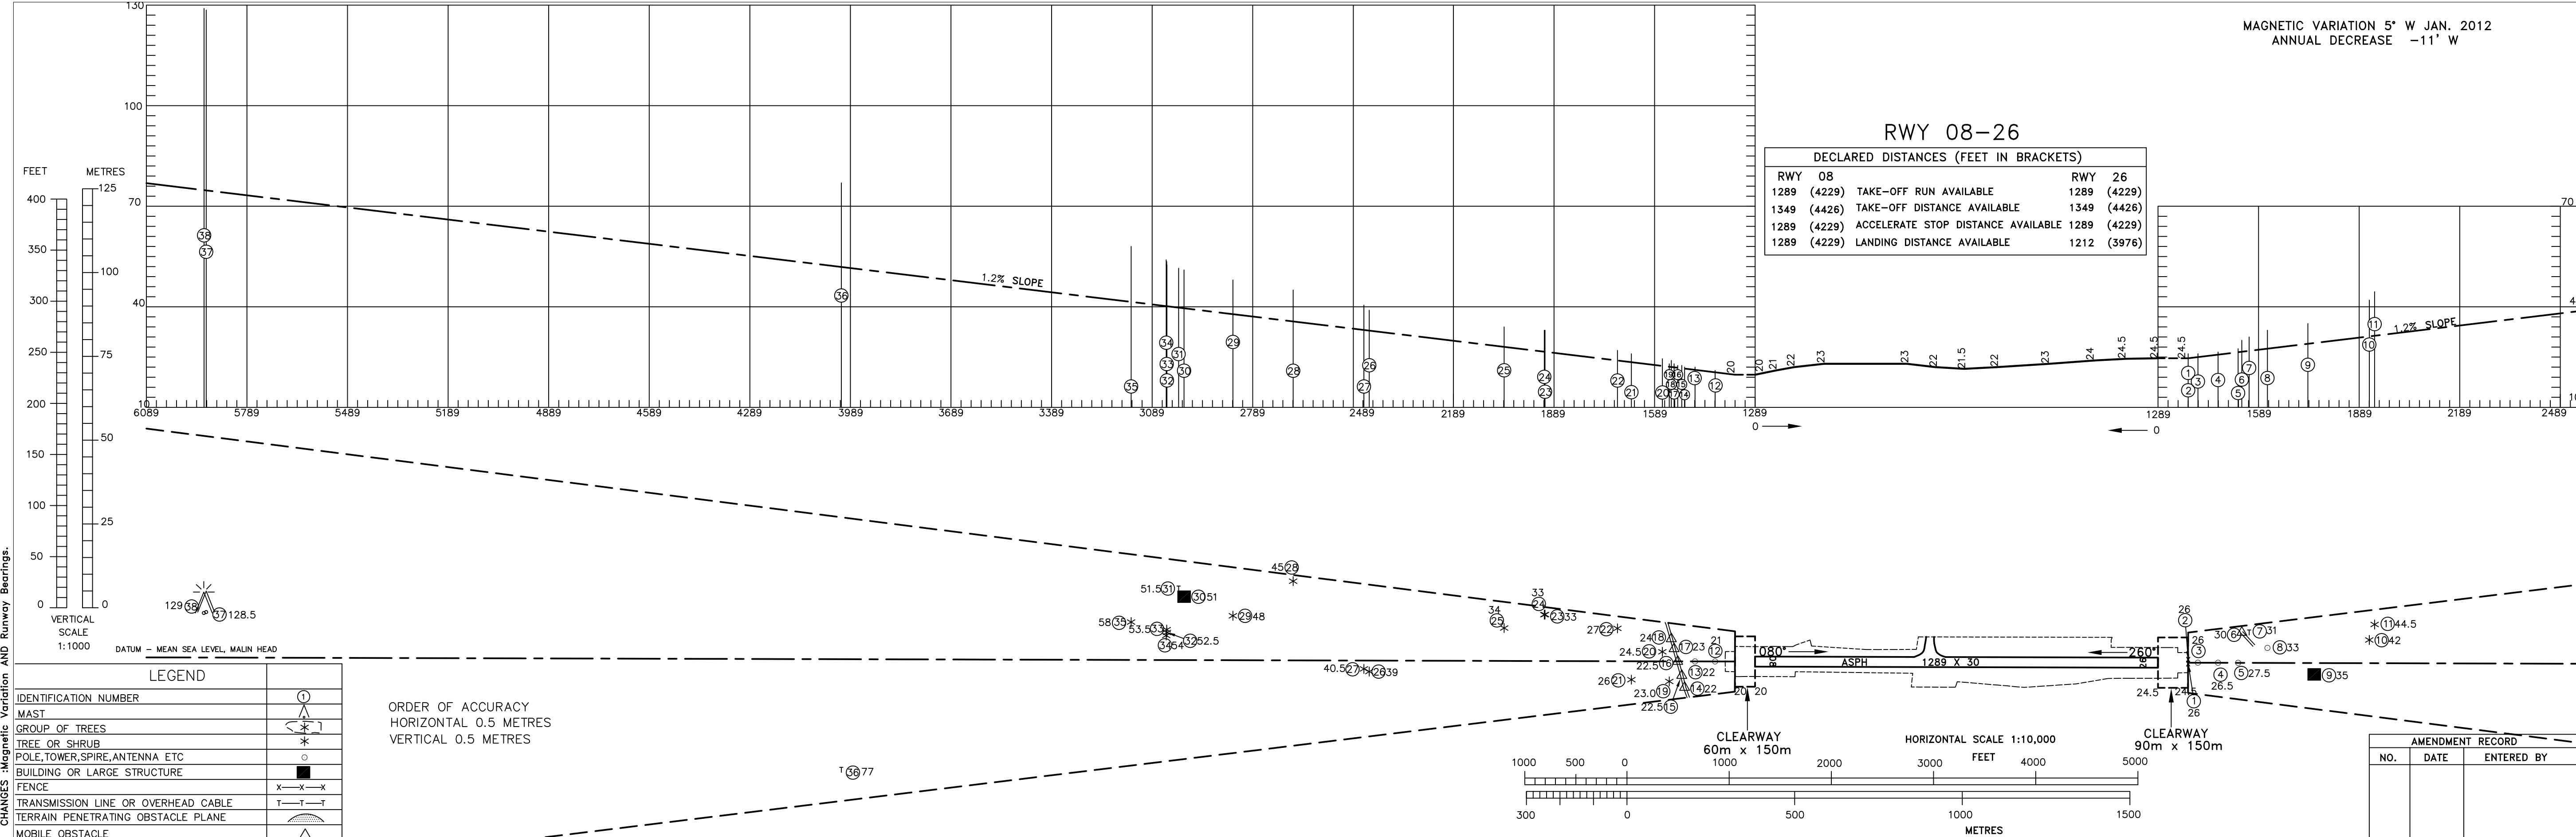

# AERODROME OBSTACLE CHART – ICAO

## GALWAY AIRPORT / IRELAND

DIMENSIONS AND ELEVATIONS IN METRES

TYPE A – OPERATING LIMITATIONS

CONSULT NOTAM FOR LATEST INFORMATION

MAGNETIC VARIATION 5° W JAN. 2012  
ANNUAL DECREASE -11' W

CHANGES -Magnetic Variation AND Runway Bearings.