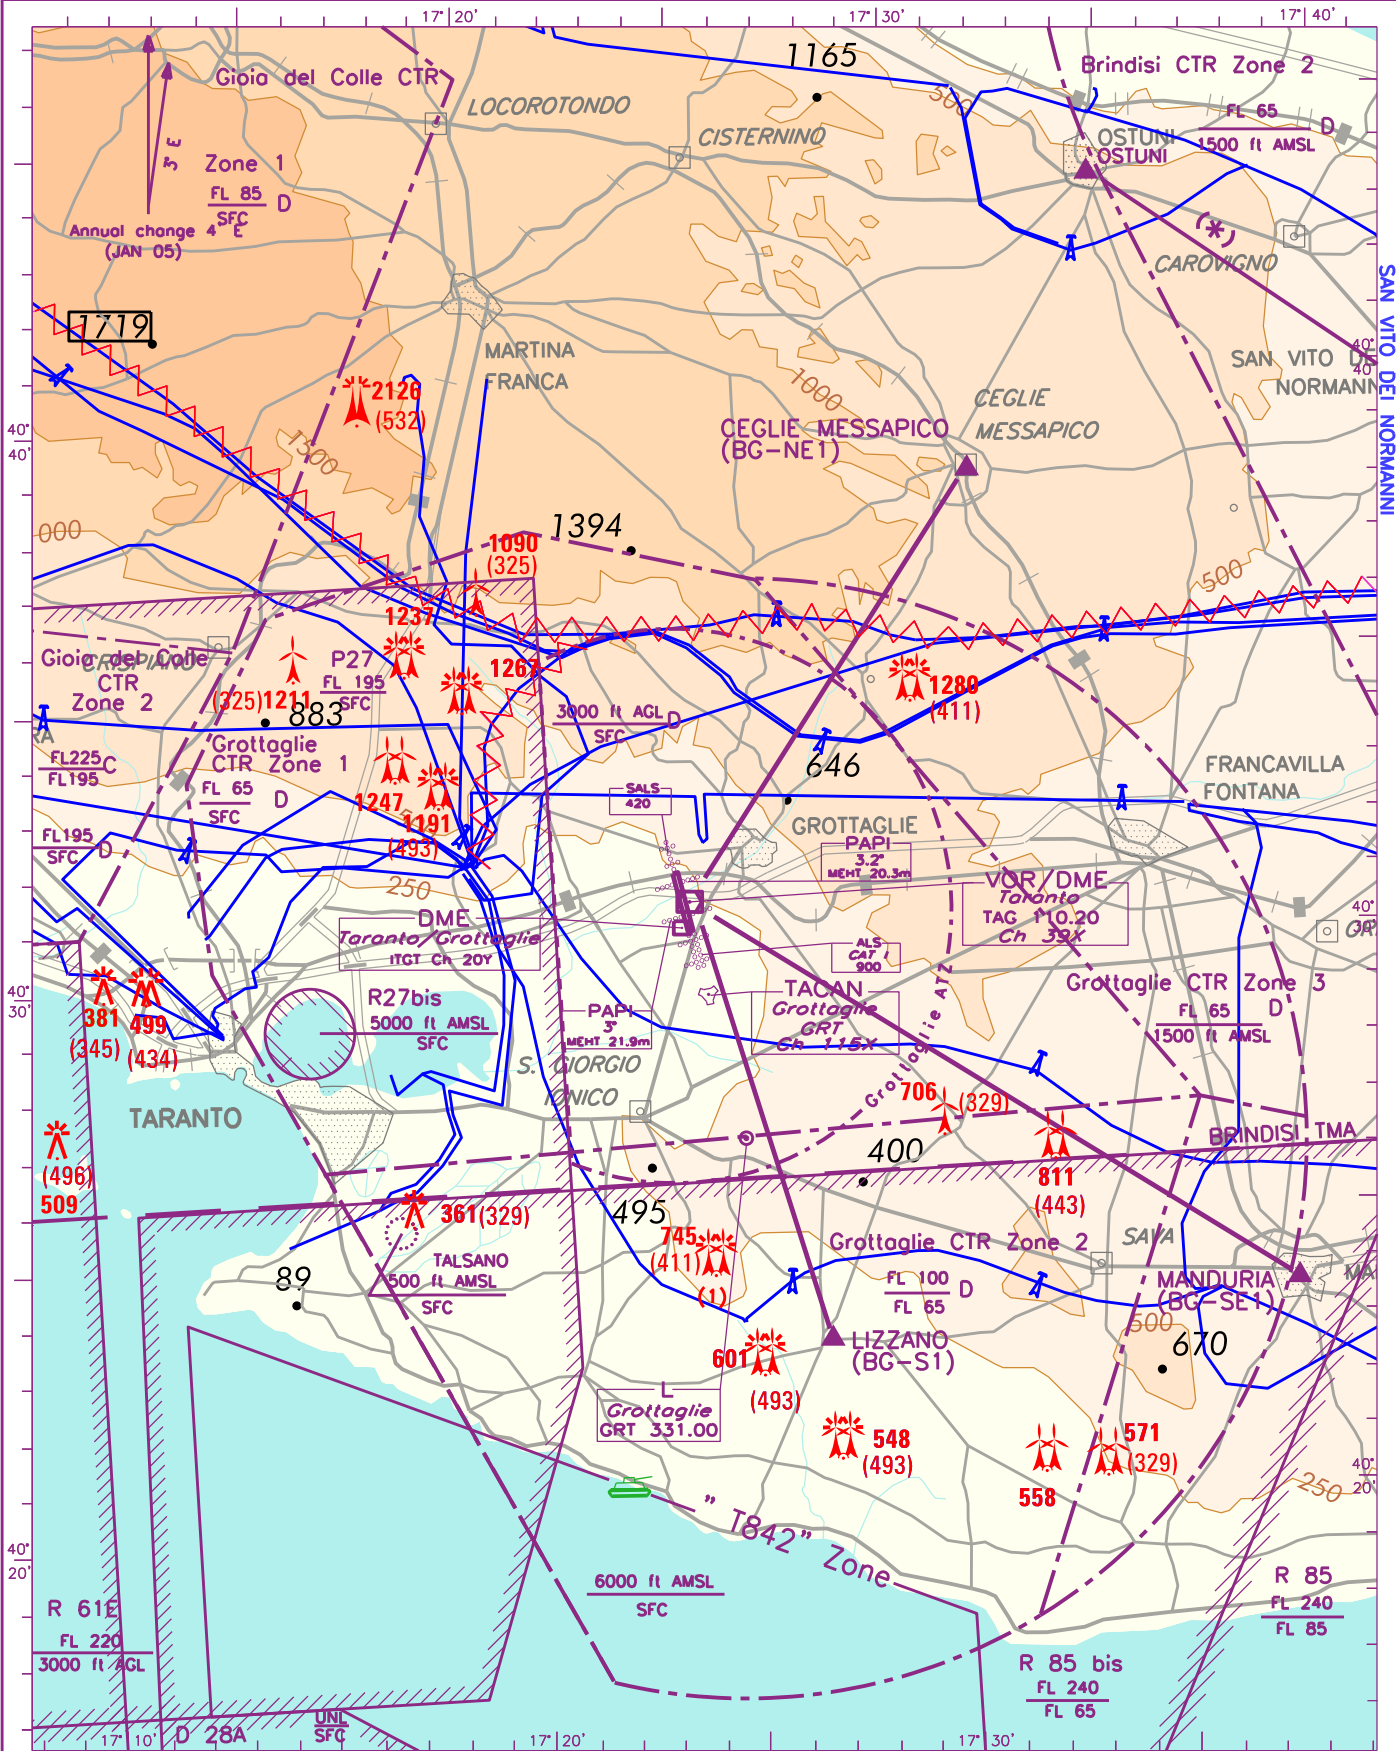

SCALE 1:250.000

APP *Grottaglie Approach* 118.700  
 TWR *Grottaglie Tower* 118.700  
 FIS *Brindisi Info* 131.125

AD ELEV  
 214

LIBG

TARANTO/GROTTAGLIE

CHANGE: FIS BRINDISI INFO FREQ AND UPDATED CHART

AIRSPACE CLASSIFICATION - See AIP ENR 1.4  
 TRANSITION ALT 5000 FT

BEARINGS ARE MAGNETIC - ELEV AND ALT ARE IN FT

(\*) Altitude suggested by BRINDISI APP:  
 1500/2000 ft (QNH/Brindisi).  
 Higher altitudes at ATC discretion only.

**(1) WARNING: PILOTS ARE STRONGLY REQUESTED TO WATCH FOR AND PAY DUE ATTENTION TO THE PRESENCE OF THE OBSTACLES (AEOLIC PROPELLERS) LOCATED CLOSE TO APPROACH SURFACE RWY35. THE ABOVE MENTIONED OBSTACLE DO NOT INTERFERE WITH APPROACH SURFACE RWY35**