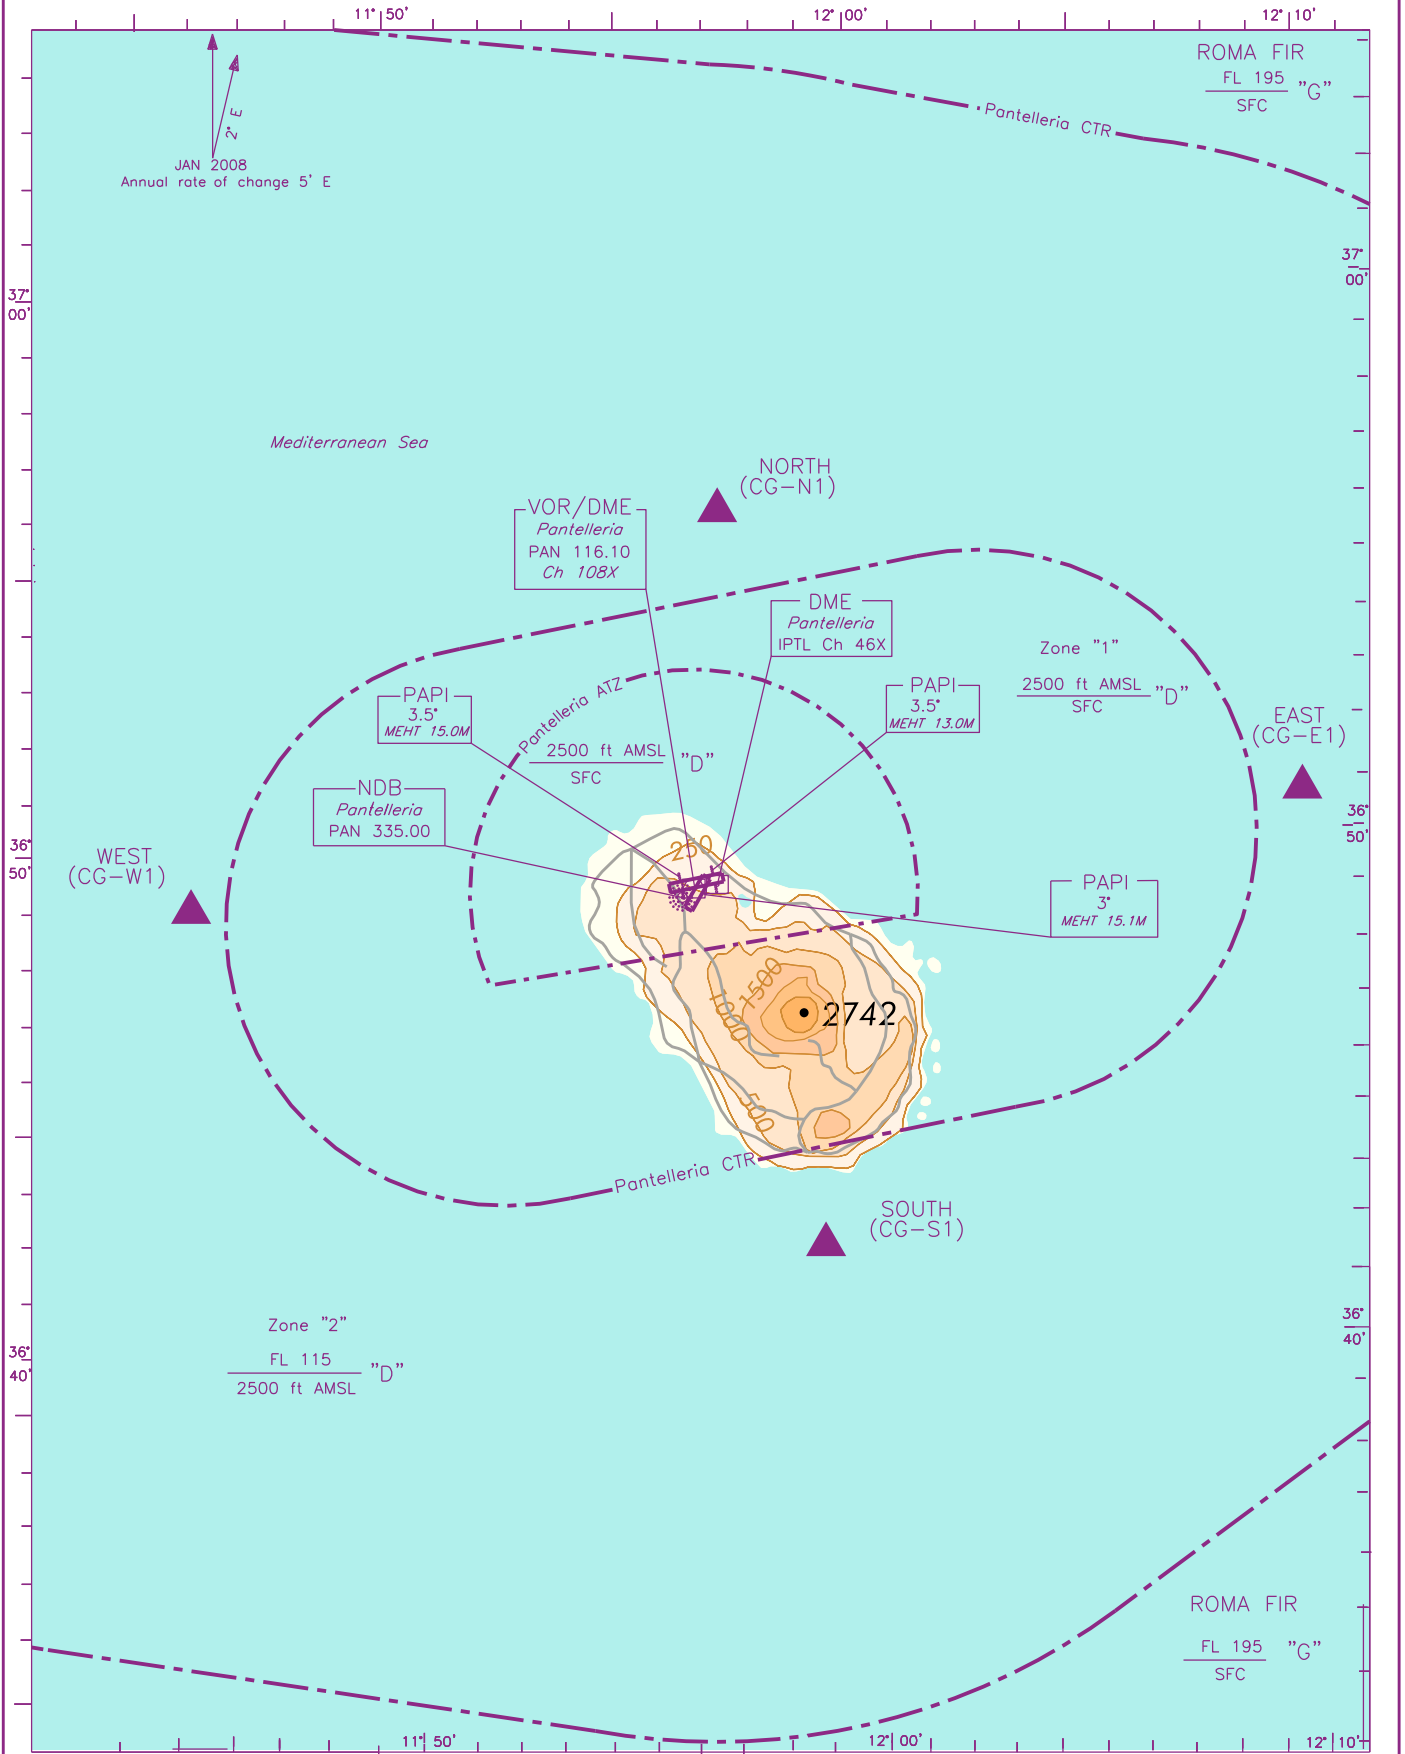

SCALE 1:250.000 	TWR <i>Pantelleria Tower</i> <b>118.450</b> <b>122.100</b> APP <i>Pantelleria Approach</i> <b>119.350</b> FIS <i>Roma Info</i> <b>125.750</b>	AD ELEV <b>629</b>	LICG <b>PANTELLERIA</b>
---------------------	--	-----------------------	----------------------------

CHANGE: VFR REPORTING POINTS RENAMED

AIRSPACE CLASSIFICATION: See AIP ENR 1.4	LEGEND
TRANSITION ALT 5000 FT	
BEARINGS ARE MAGNETIC ELEV AND ALT IN FT	