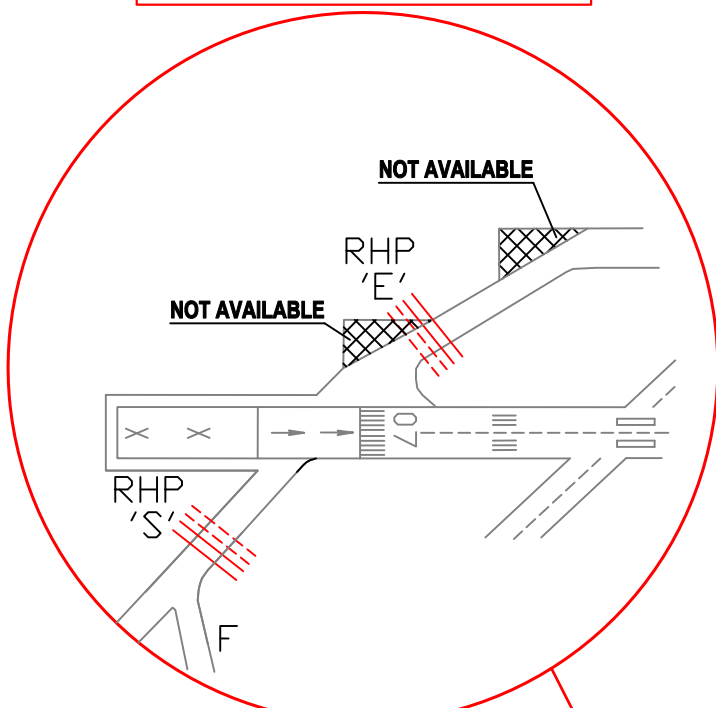

PALERMO / PUNTA RAISI

L I C J

38°10'55" N 013°05'58" E

**DO NOT CROSS THE RUNWAY
UNLESS CLEARED BY TWR (119.050)**

**CAUTION VACATING RWY 02/20 ON
F RHP S AHEAD AT 175 M**

**DO NOT CROSS THE RUNWAY
UNLESS CLEARED BY TWR (119.050)**

CHANGE: Updated chart