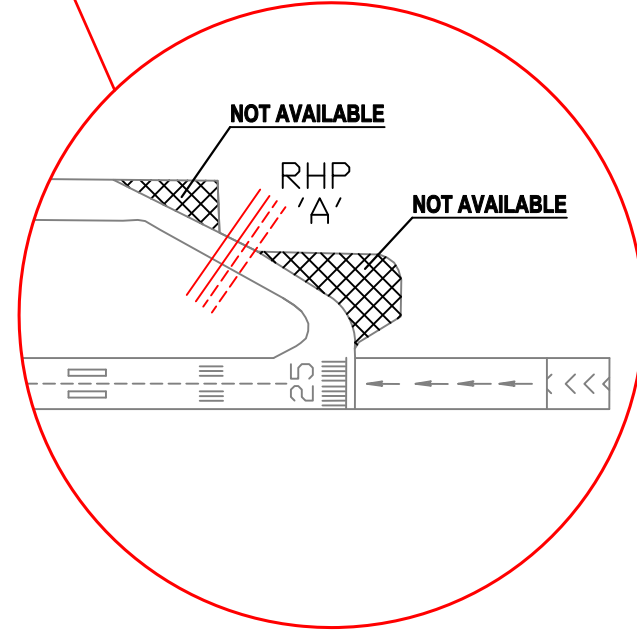

PALERMO / PUNTA RAISI

L I C J

38°10'55" N 013°05'58" E

**DO NOT CROSS THE RUNWAY
UNLESS CLEARED BY TWR (119.050)**

**CAUTION VACATING RWY 02/20 ON
F RHP S AHEAD AT 175 M**

**DO NOT CROSS THE RUNWAY
UNLESS CLEARED BY TWR (119.050)**

CHANGE: Updated chart