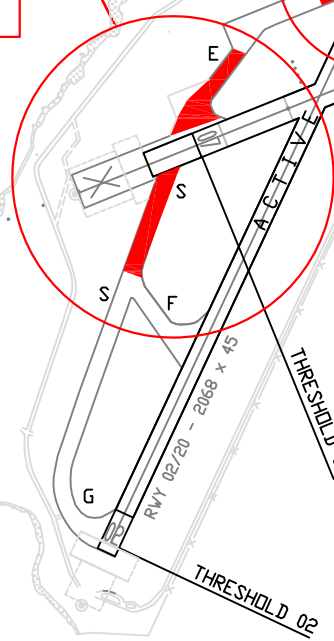

PALERMO / PUNTA RAISI

L I C J

38°10'55" N 013°05'58" E

**DO NOT CROSS THE RUNWAY
UNLESS CLEARED BY TWR (119.050)**

**CAUTION VACATING RWY 02/20 ON
F RHP S AHEAD AT 175 M**

**DO NOT CROSS THE RUNWAY
UNLESS CLEARED BY TWR (119.050)**

CHANGE: Updated chart