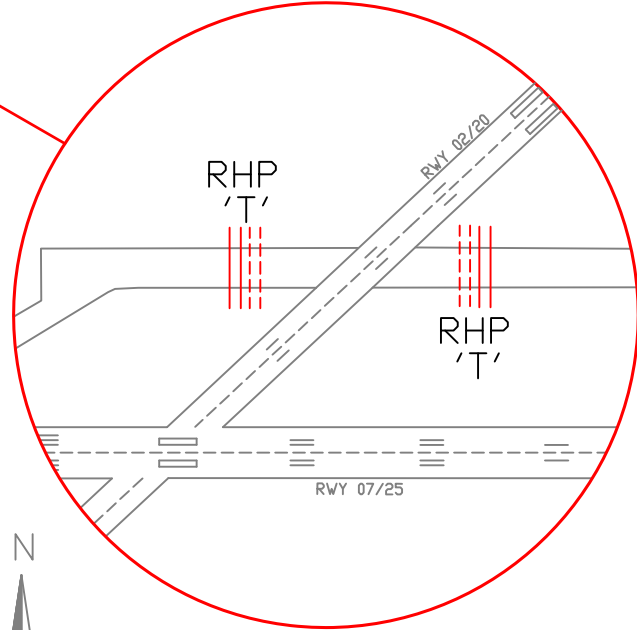

PALERMO / PUNTA RAISI

L I C J

38°10'55" N 013°05'58" E

**DO NOT CROSS THE RUNWAY
UNLESS CLEARED BY TWR (119.050)**

**CAUTION VACATING RWY 02/20 ON
F RHP S AHEAD AT 175 M**

**DO NOT CROSS THE RUNWAY
UNLESS CLEARED BY TWR (119.050)**

CHANGE: Updated chart