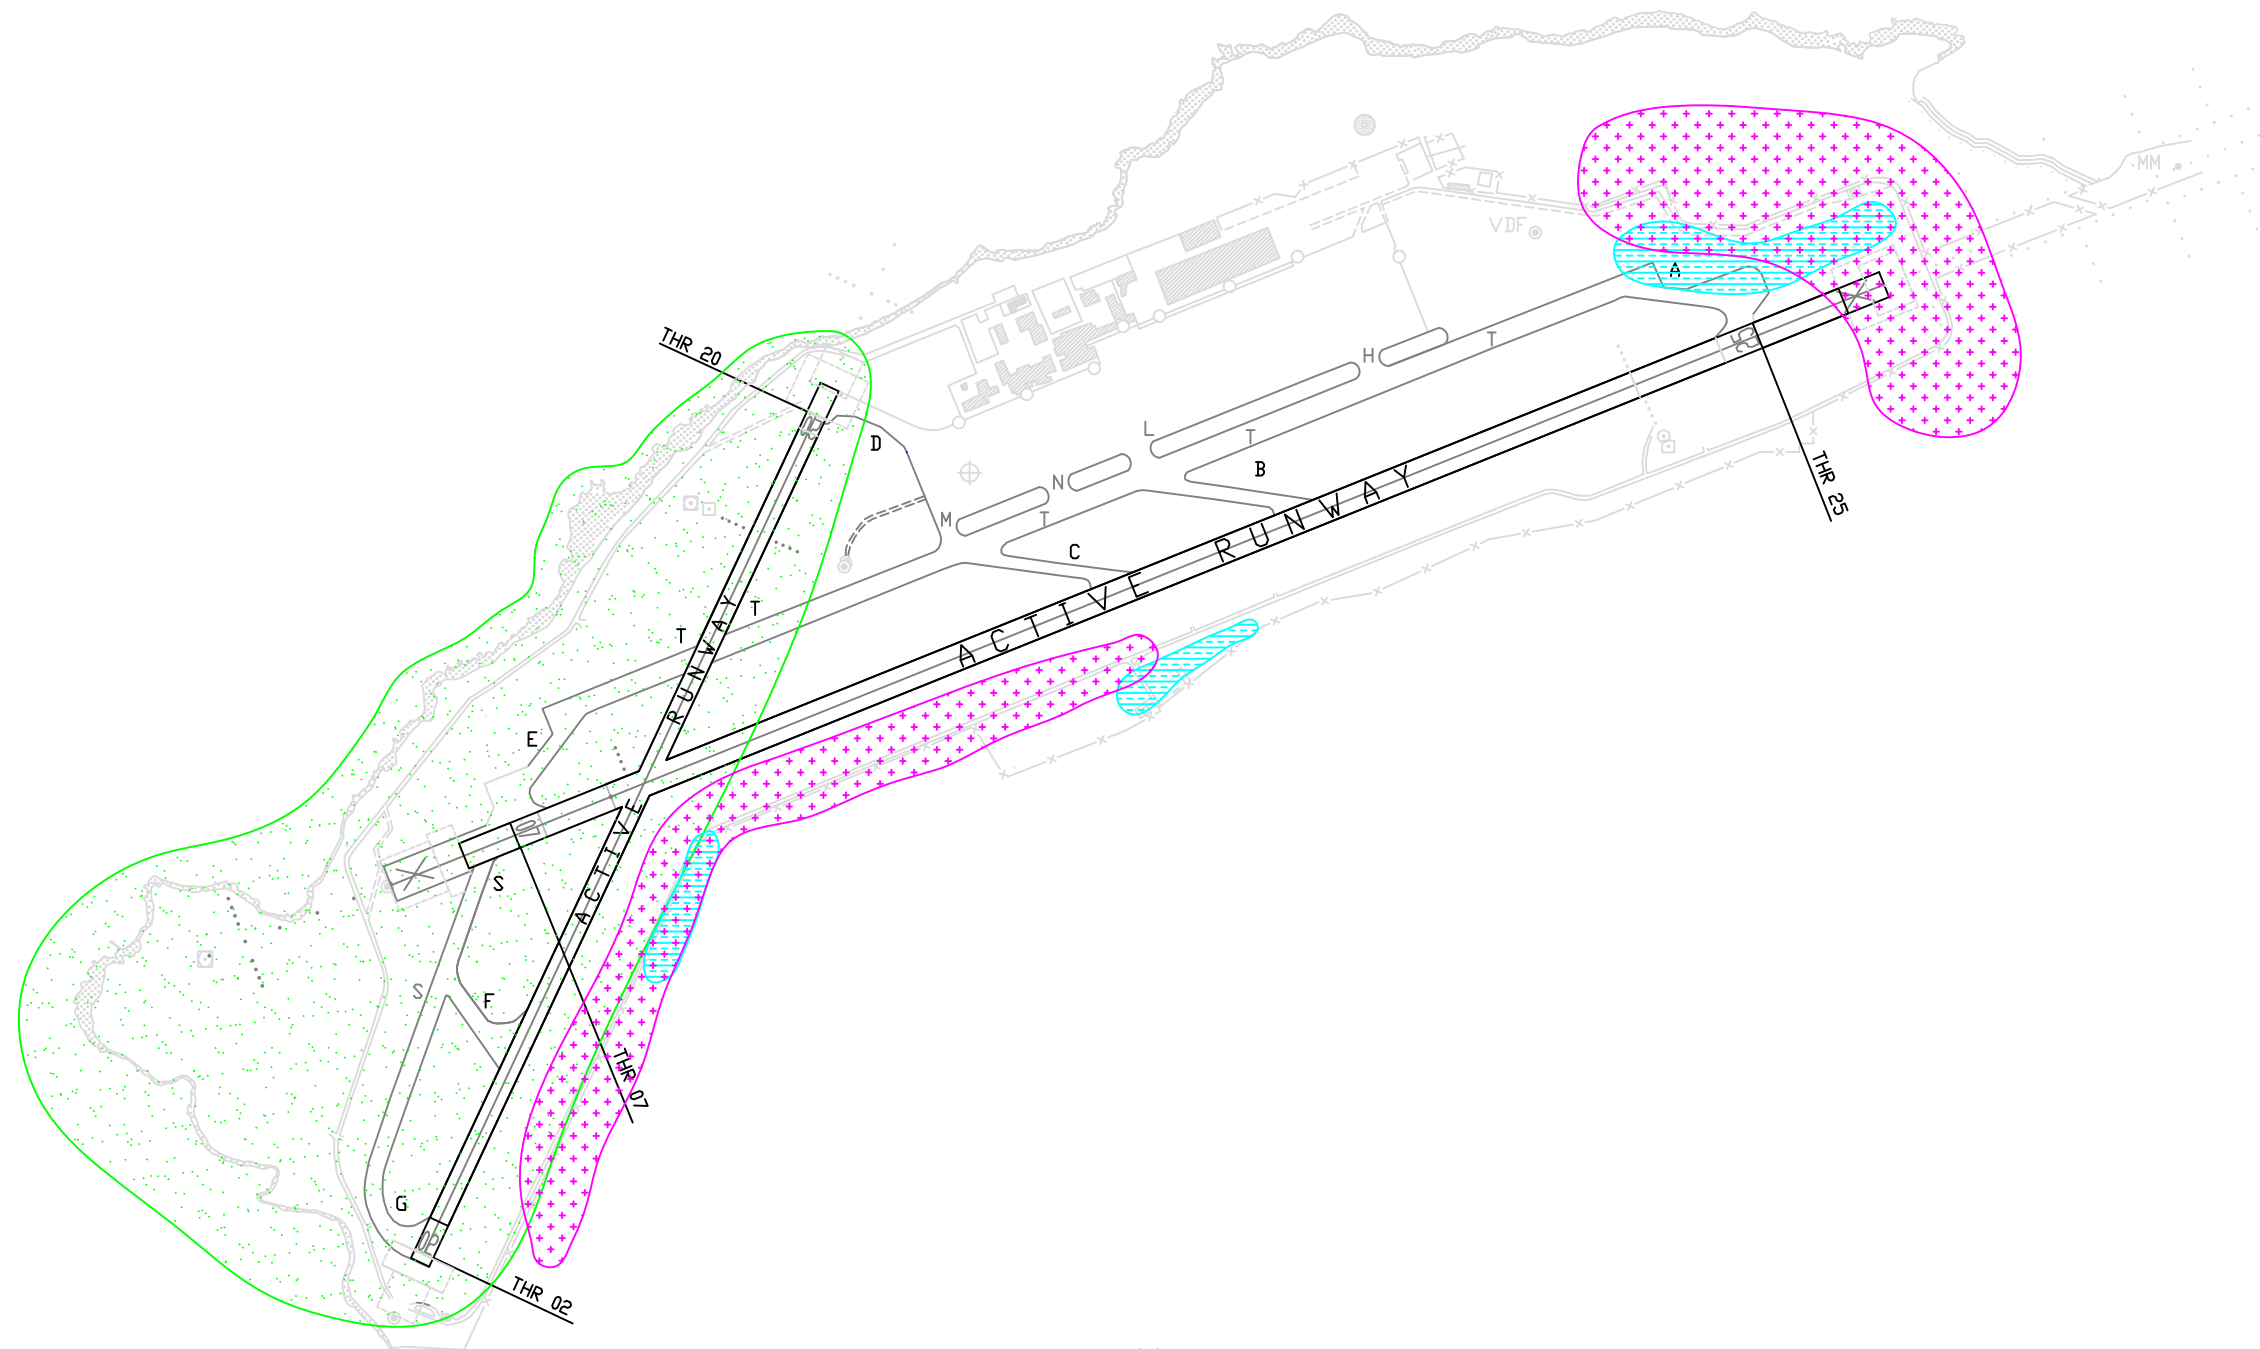

PALERMO / PUNTA RAISI

L I C J

38°10'55" N 013°05'58" E

-  GABBIANO REALE MEDITERRANEO / YELLOW-LEGGED GULL
-  STORNO / EUROPEAN STARLING
-  PICCIONE DOMESTICO / FERAL PIGEON

For further information see AD2 LICJ tab 23

CHANGE: Updated chart

Data surveyed from 01/01/2010 to 30/06/2012