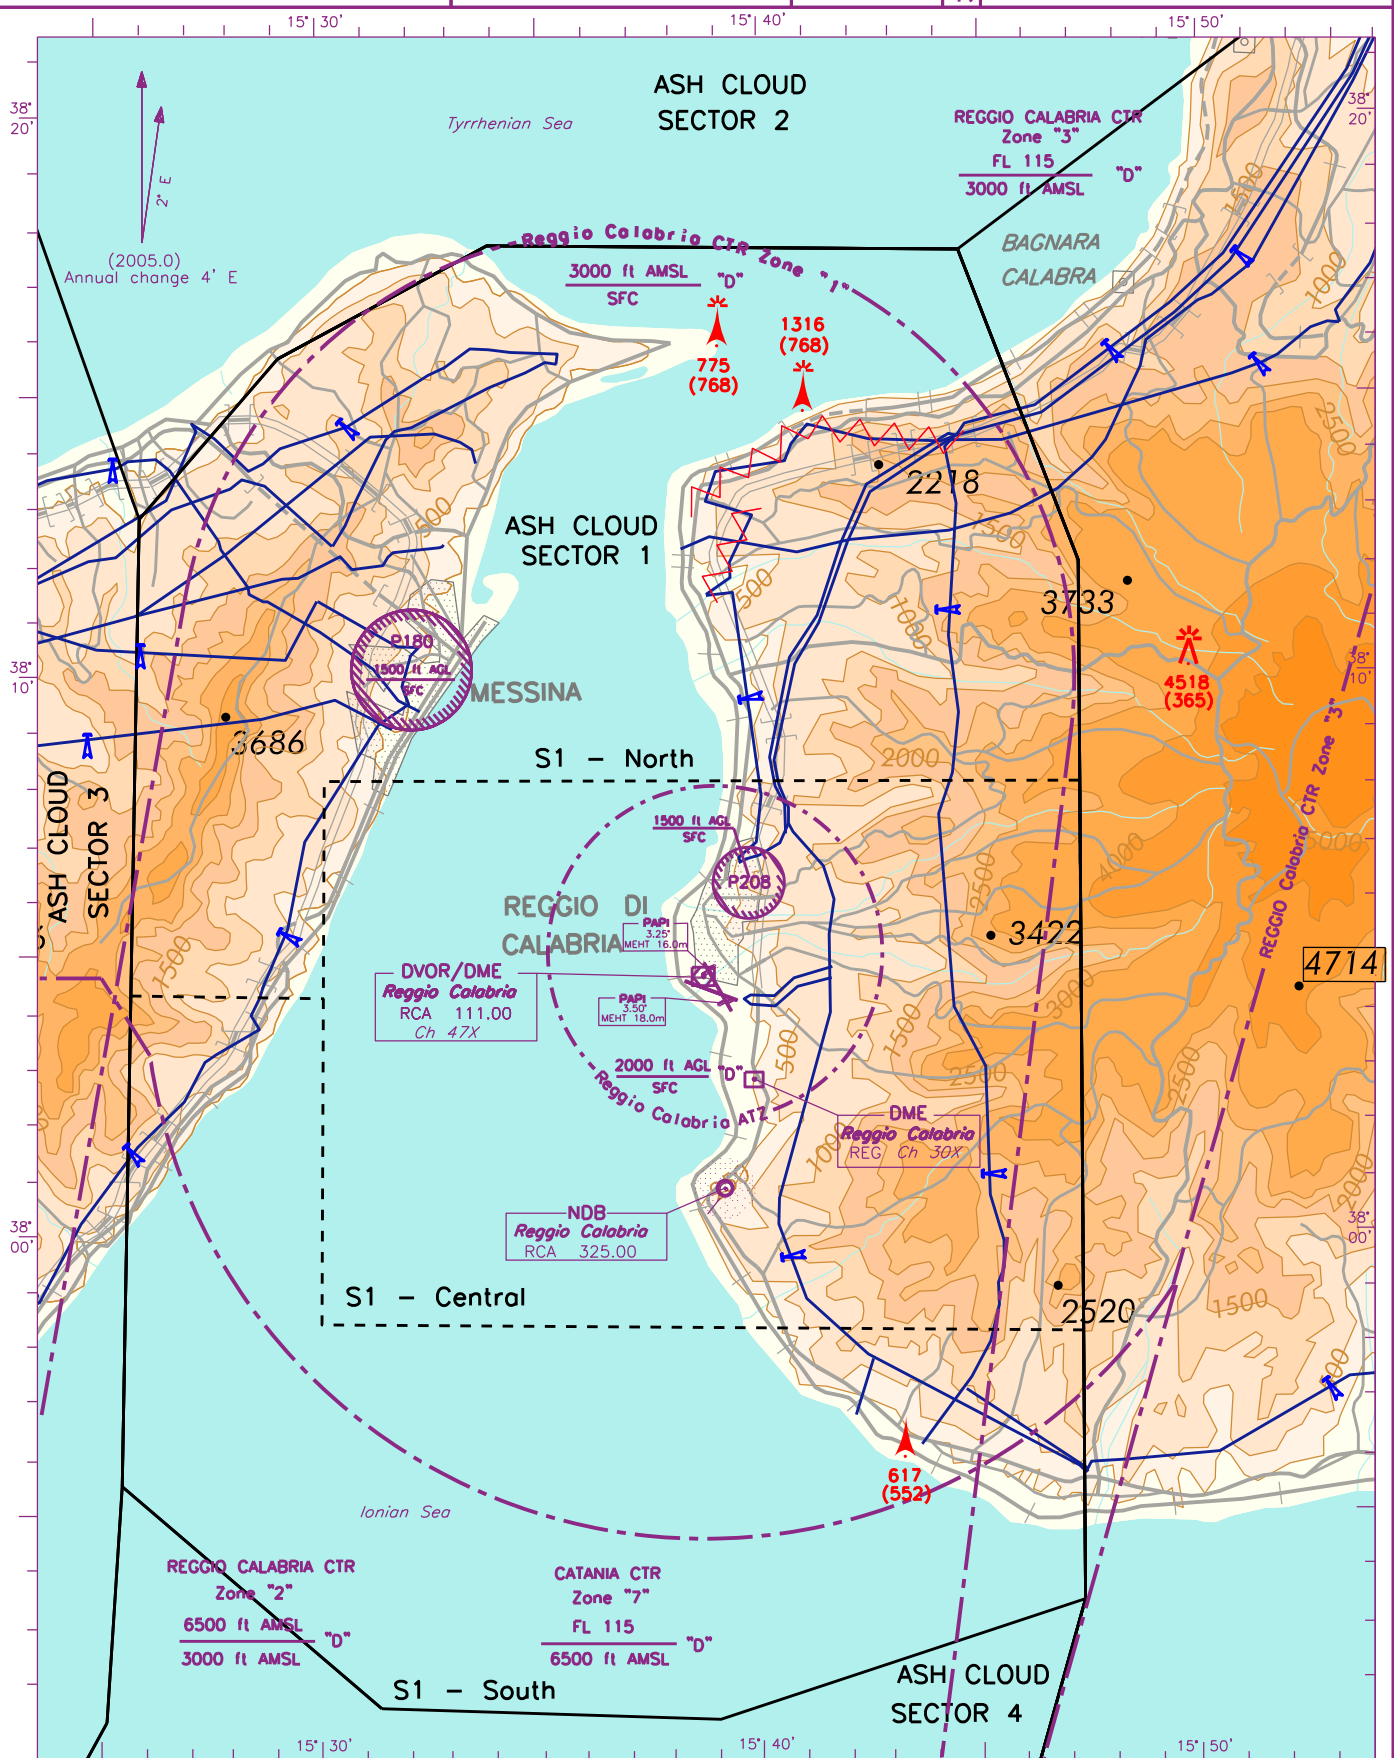

APP *Reggio Approach* 120.275
TWR *Reggio Tower* 118.250
FIS *Roma Info* 125.750

AD ELEV
95

L
I
C
R

REGGIO CALABRIA

CHANGE: Roma FIS instead of Brindisi FIS FREQ

AIRSPACE CLASSIFICATION
See AIP ENR 1.4

TRANSITION ALTITUDE 7000 FT

BEARINGS ARE MAGNETIC
ELEV AND ALT IN FT

LEGEND