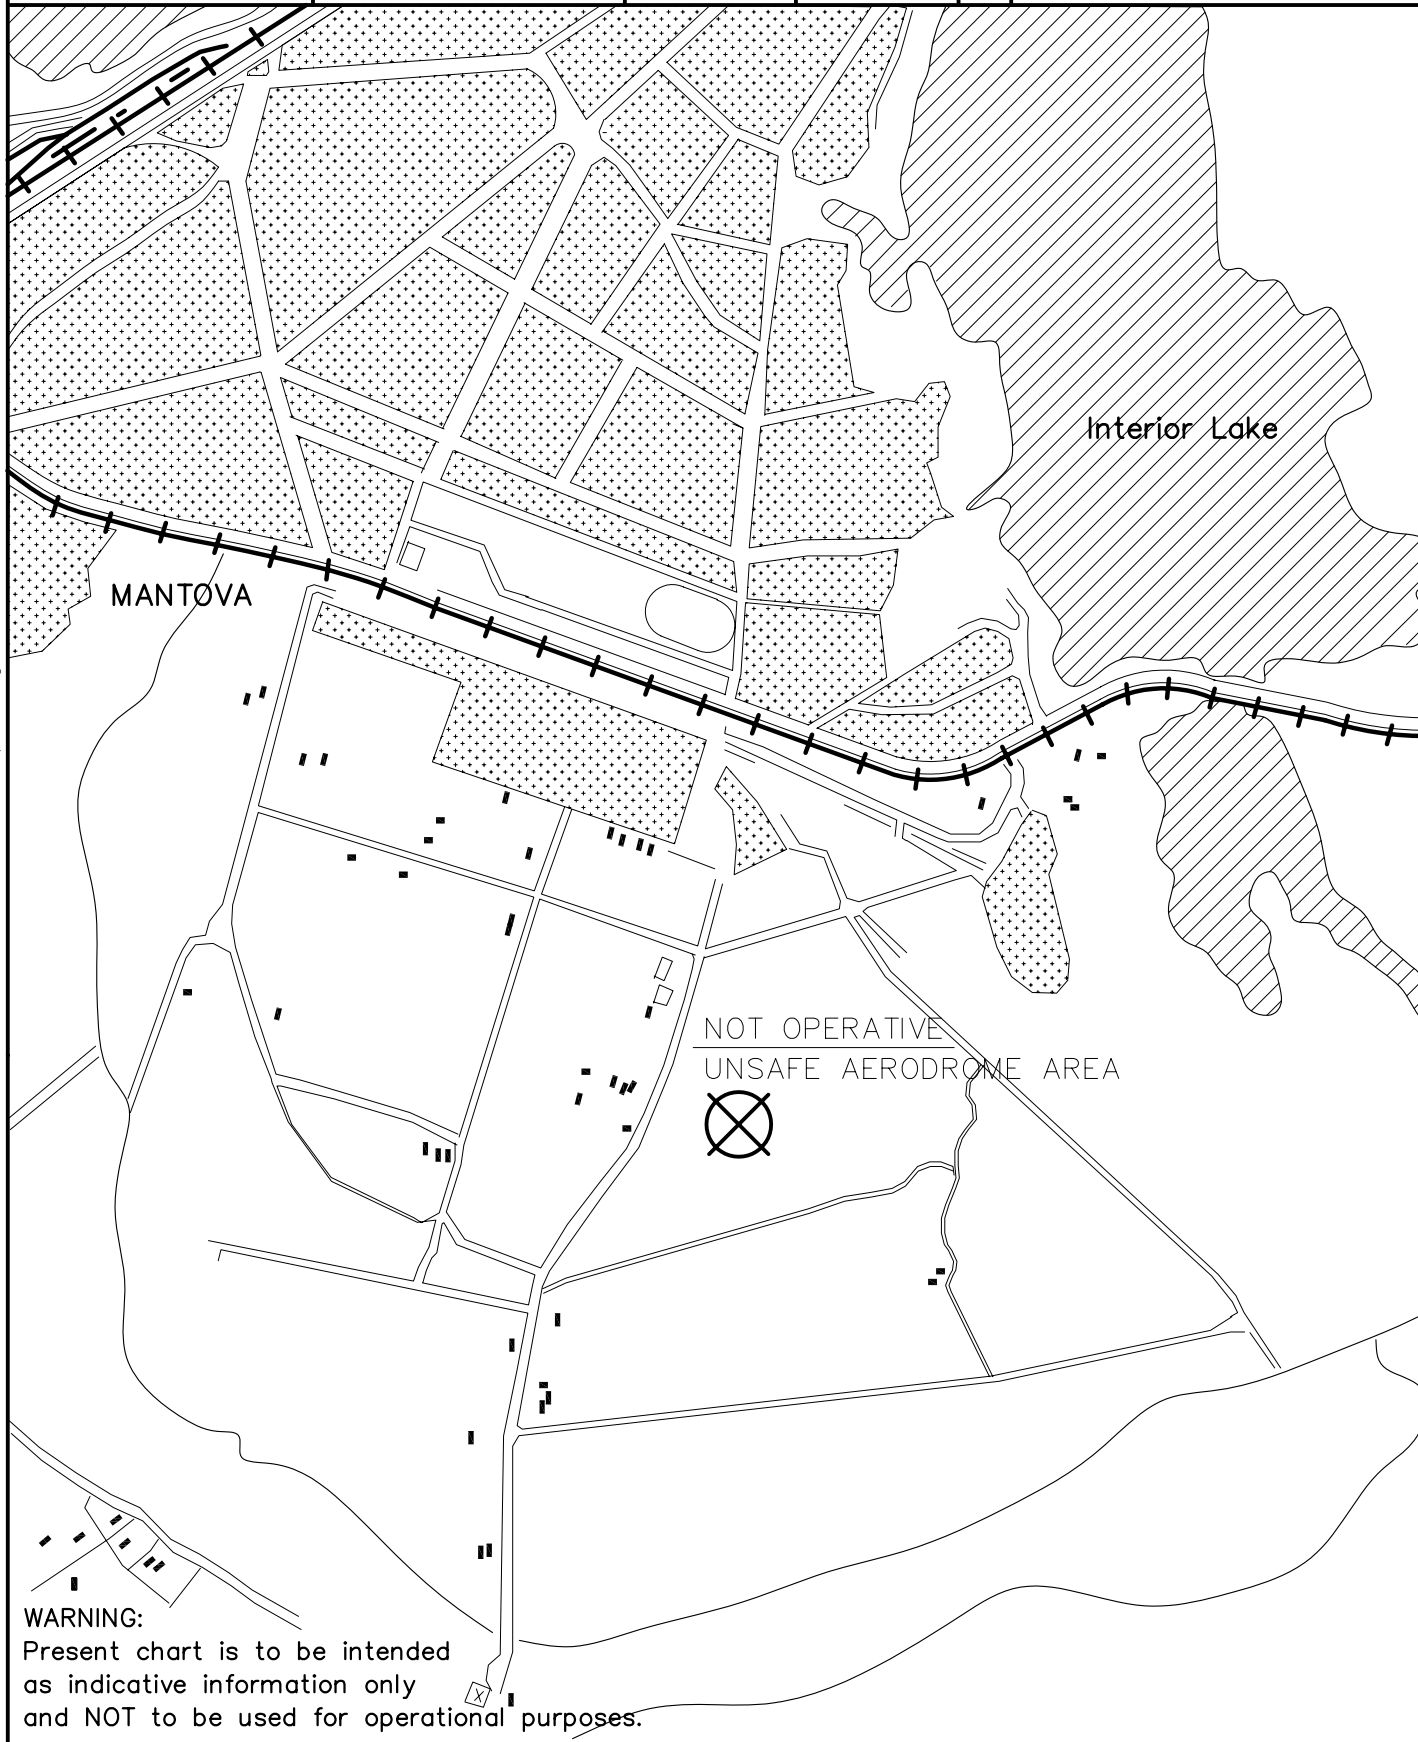

AD Operative Hours	Traffic Circuit	Mantova Radio	Aerodrome Elevation	L I D M	MANTOVA
See relevant AD pages	NIL	NIL	NIL		45°08'09" N 010°47'40" E *

CHANGE: AD section re-printing