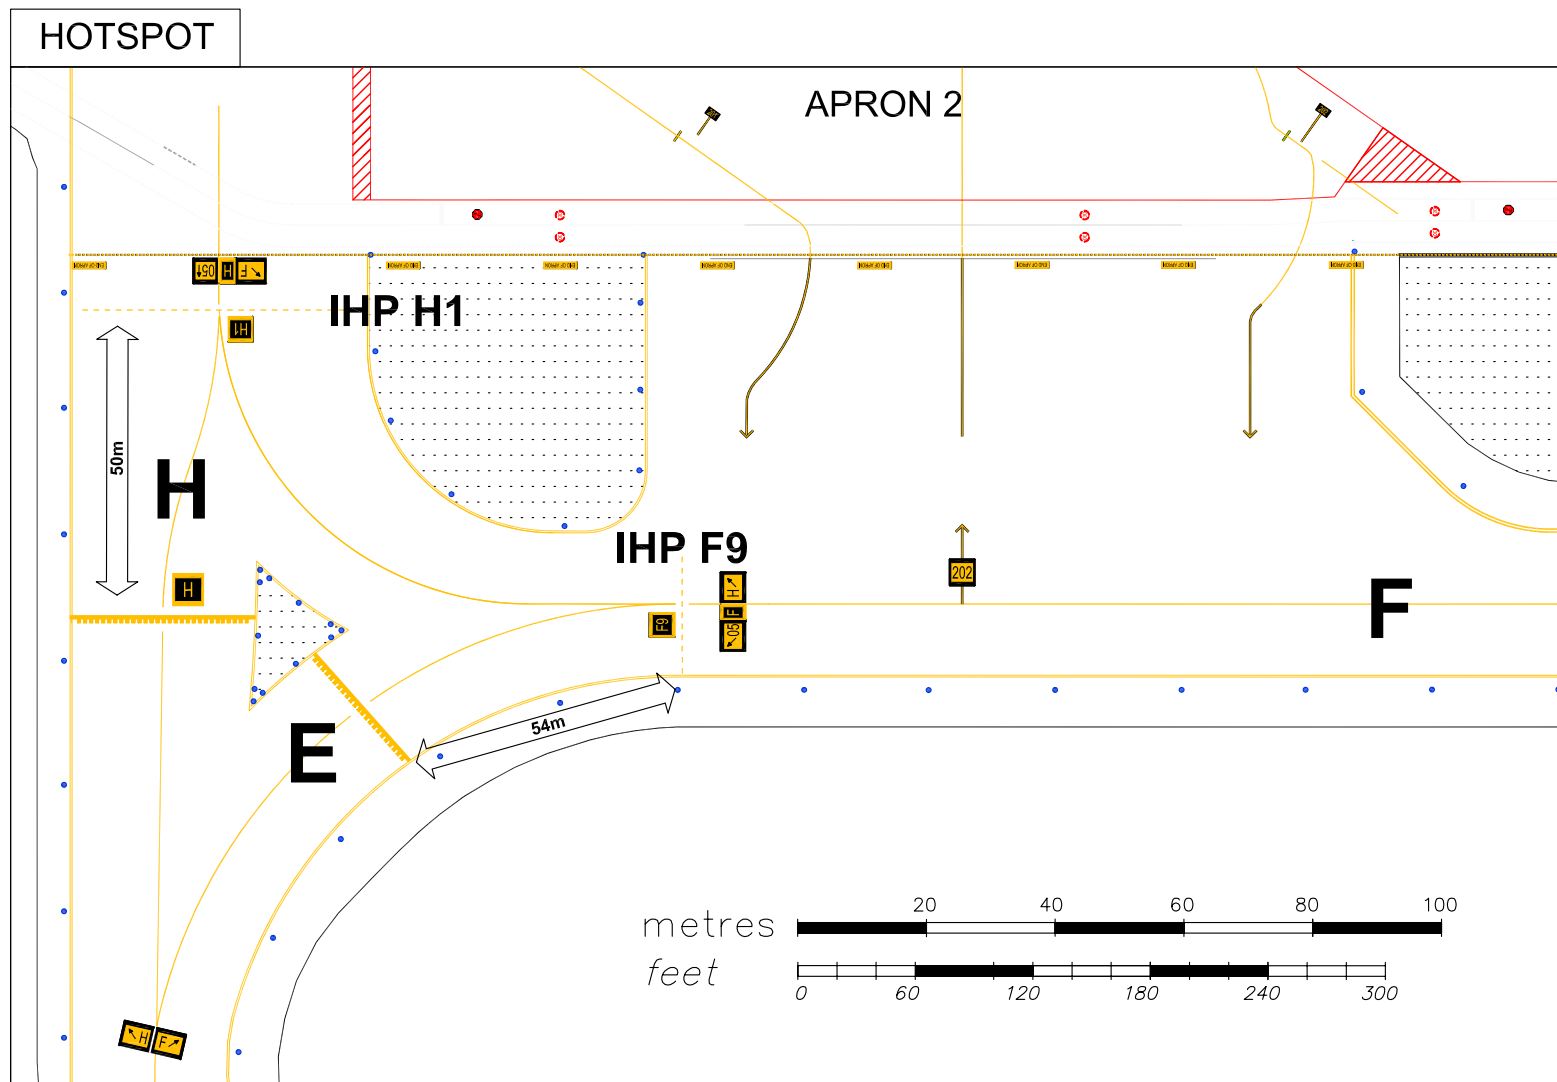

TWR 118.975	OLBIA / COSTA SMERALDA	
	L I E O	40°53'55" N 009°31'04" E *

CHANGE: Updated chart

REMARKS
IHP: Intermediate holding position