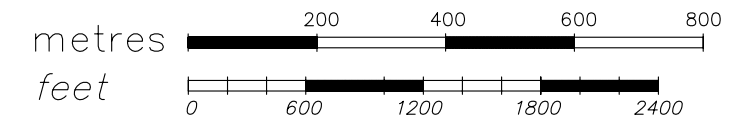

TWR 118.975	OLBIA / COSTA SMERALDA	
	L I E O	40°53'55" N 009°31'04" E *

CHANGE: Updated chart

REMARKS
IHP: Intermediate holding position