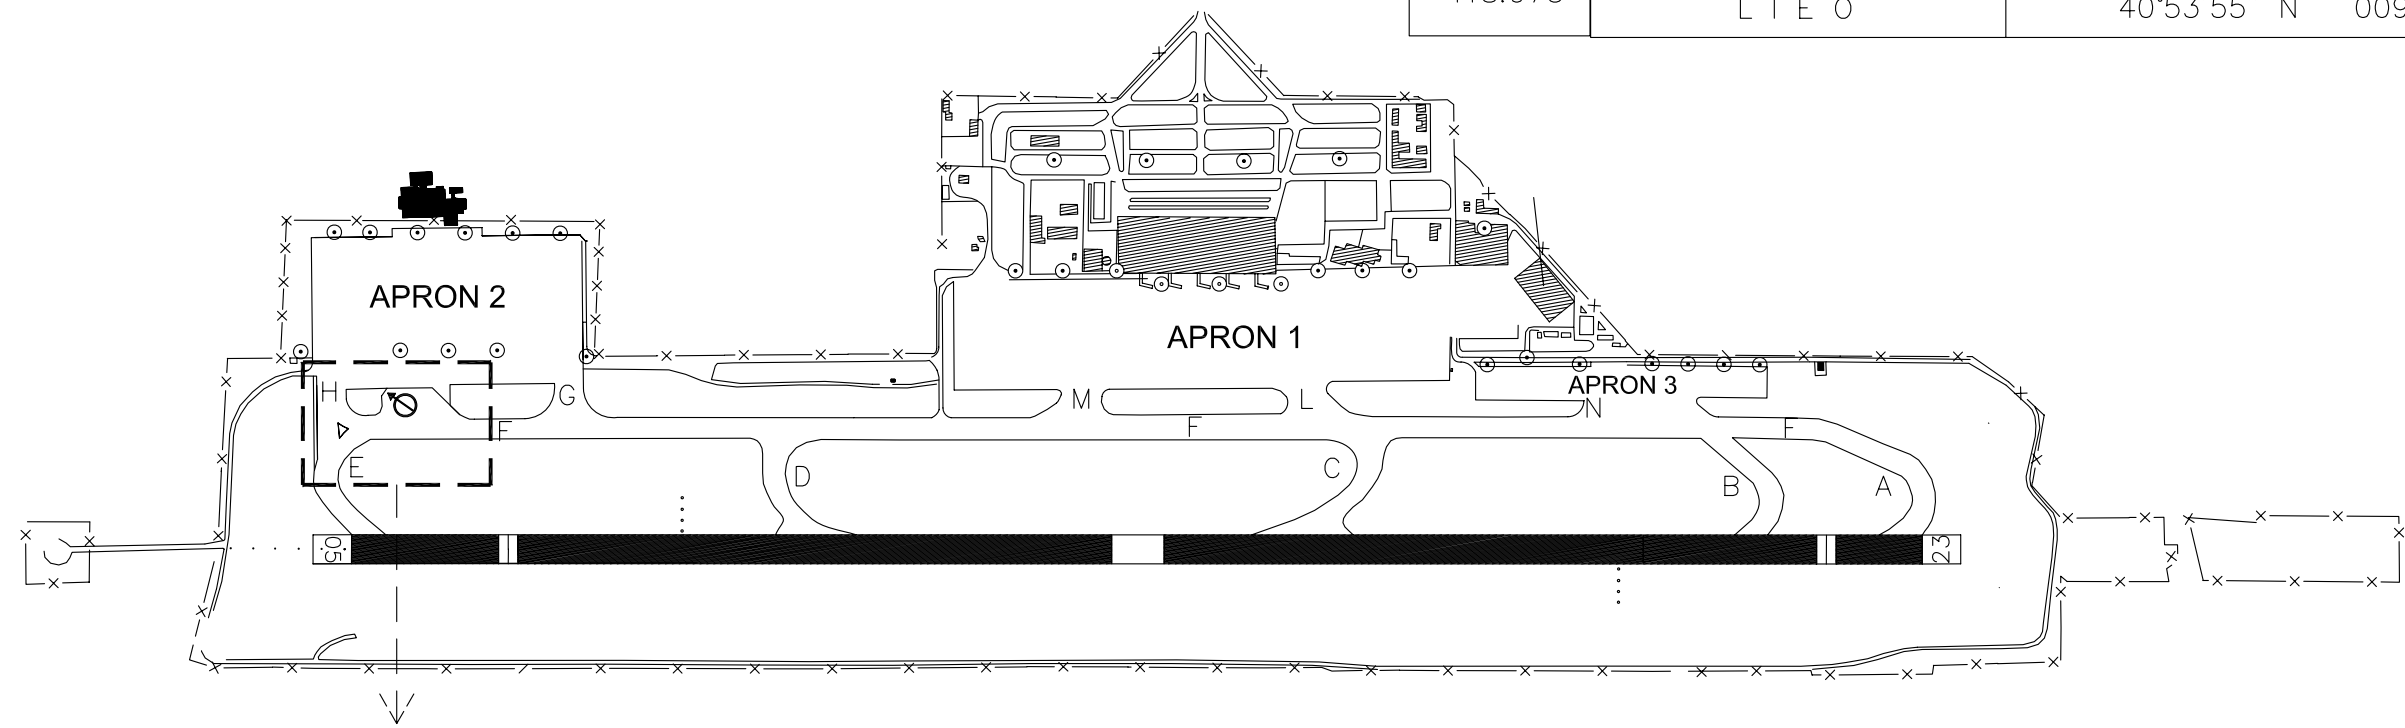

TWR 118.975	OLBIA / COSTA SMERALDA	
	L I E O	40°53'55" N 009°31'04" E *

CHANGE: Updated chart

REMARKS
IHP: Intermediate holding position