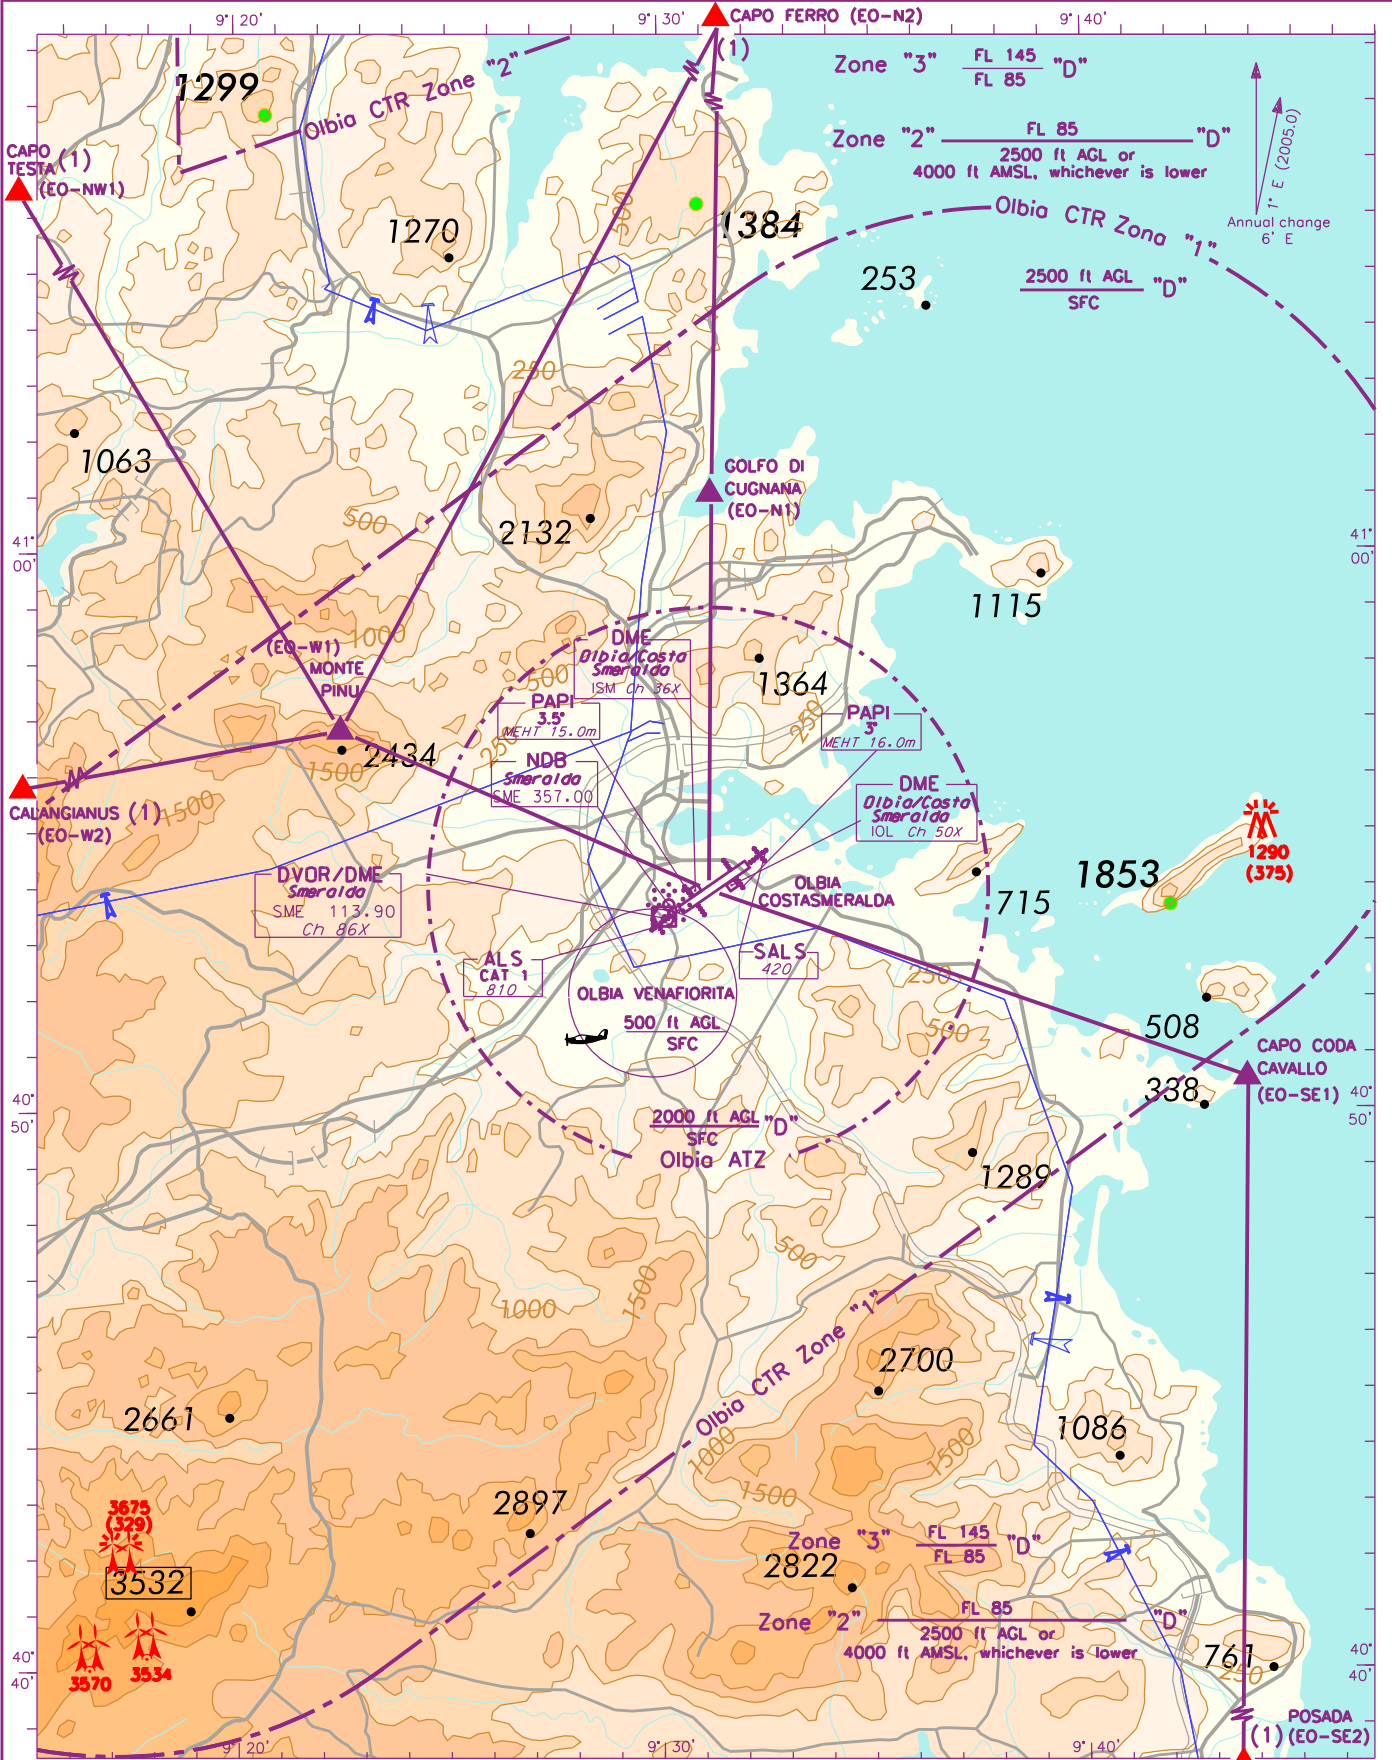

APP/Radar	Olbia APP Olbia Radar	125.950 (122.875)
TWR	Olbia TWR	118.975 (121.950)
FIS	Roma Info	125.750

AD ELEV	37
LINE	O

OLBIA/COSTA SMERALDA

CHANGE: OLBIA ATZ AND CTR CLASSIFICATION UPDATED

AIRSPACE CLASSIFICATION  
See AIP ENR 1.4

TRANSITION ALT 6000FT

BEARINGS ARE MAGNETIC  
ELEV AND ALT IN FT

REMARKS:  
(1) VFR entry points: at 1000 ft AGL or above only

LEGEND